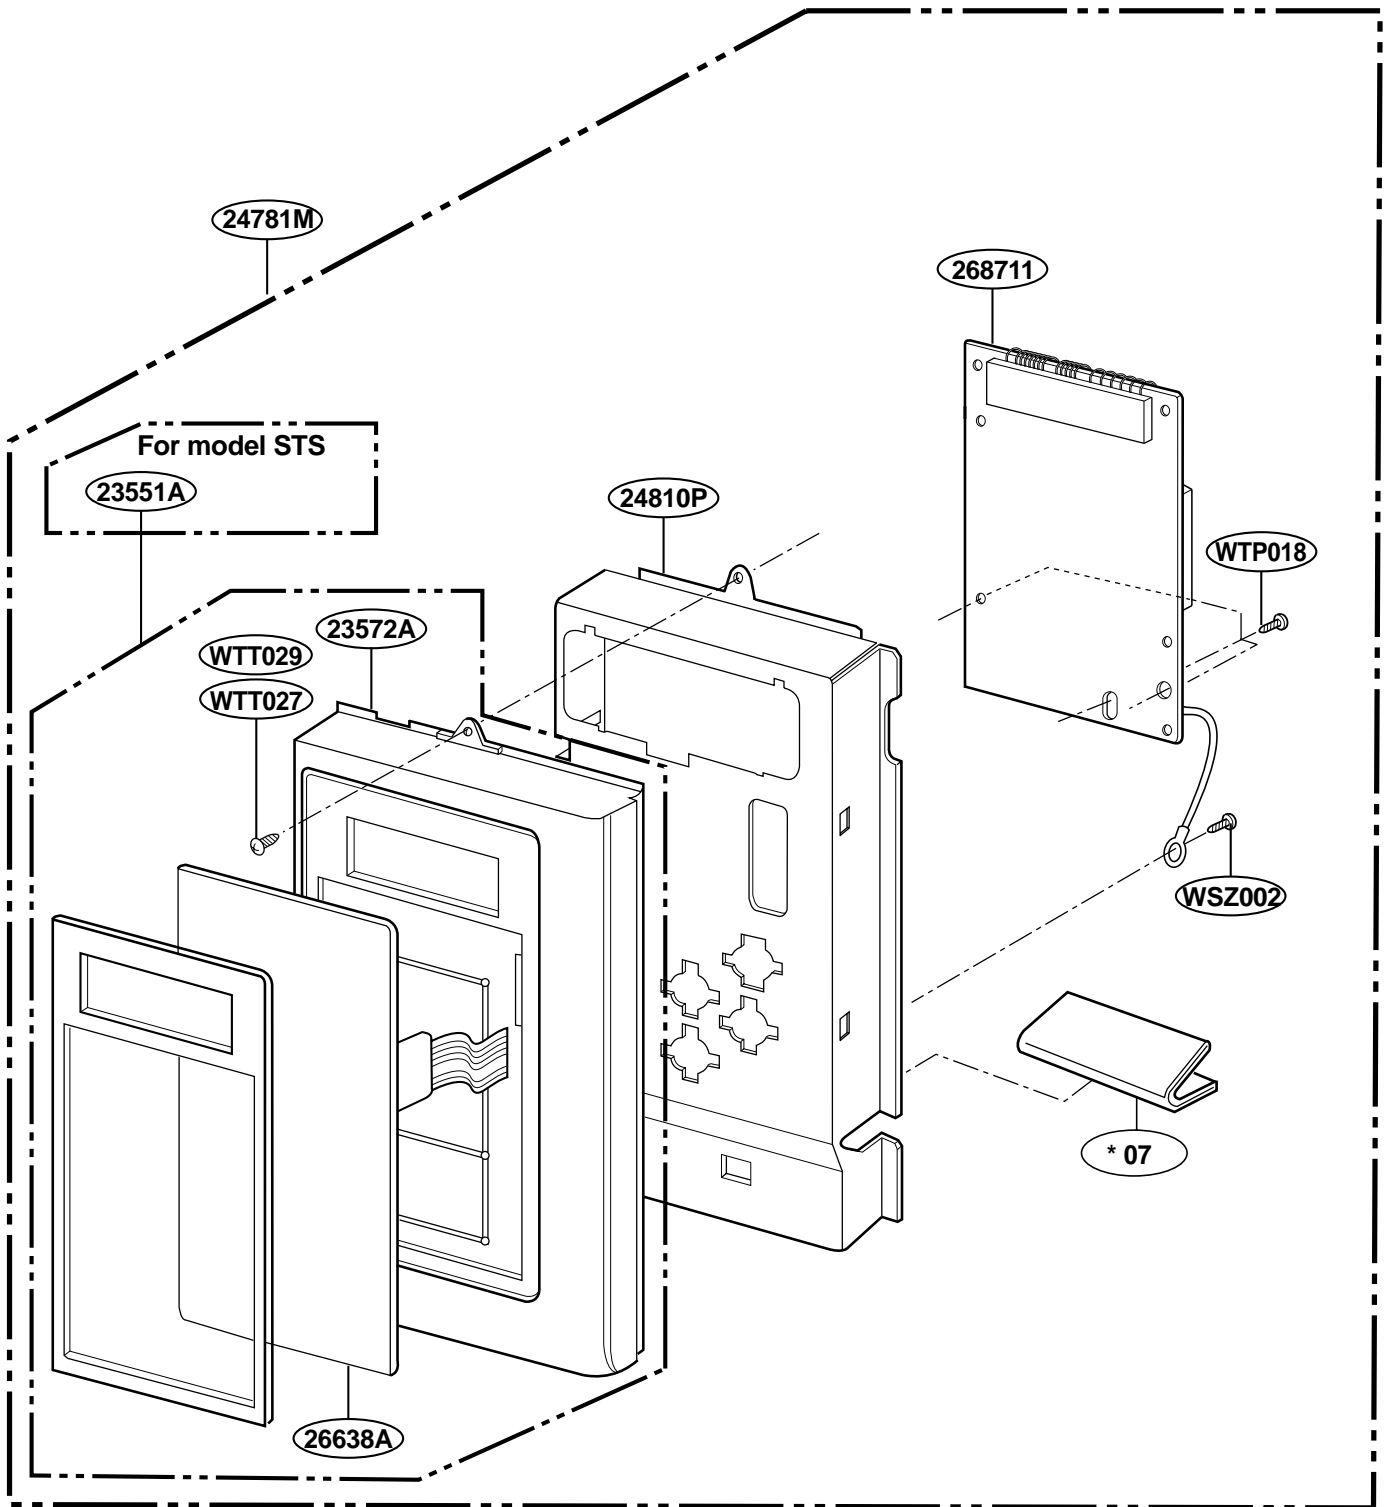

EXPLODED VIEW

MODEL : MH6150XL

DOOR PARTS

CONTROLLER PARTS

OVEN CAVITY PARTS

LATCH BOARD PARTS

INTERIOR PARTS(I)

INTERIOR PARTS (II)

INSTALLATION PARTS