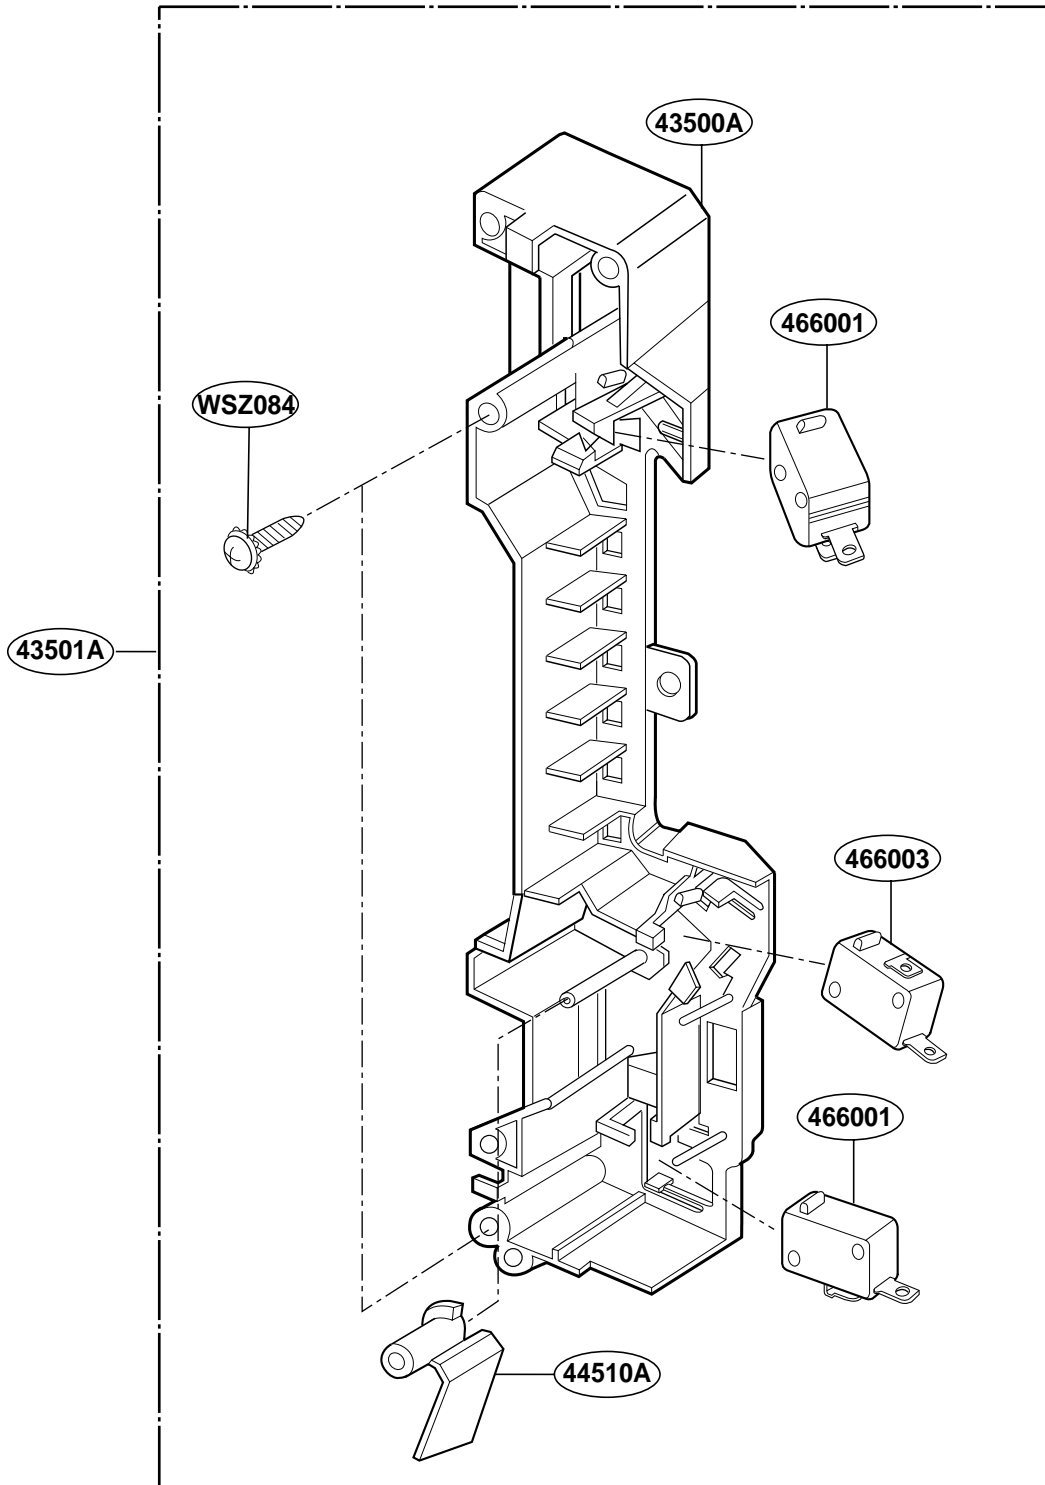

EXPLODED VIEW

MODEL : MH6150XL

DOOR PARTS

CONTROLLER PARTS

OVEN CAVITY PARTS

LATCH BOARD PARTS

INTERIOR PARTS(I)

INTERIOR PARTS (II)

INSTALLATION PARTS