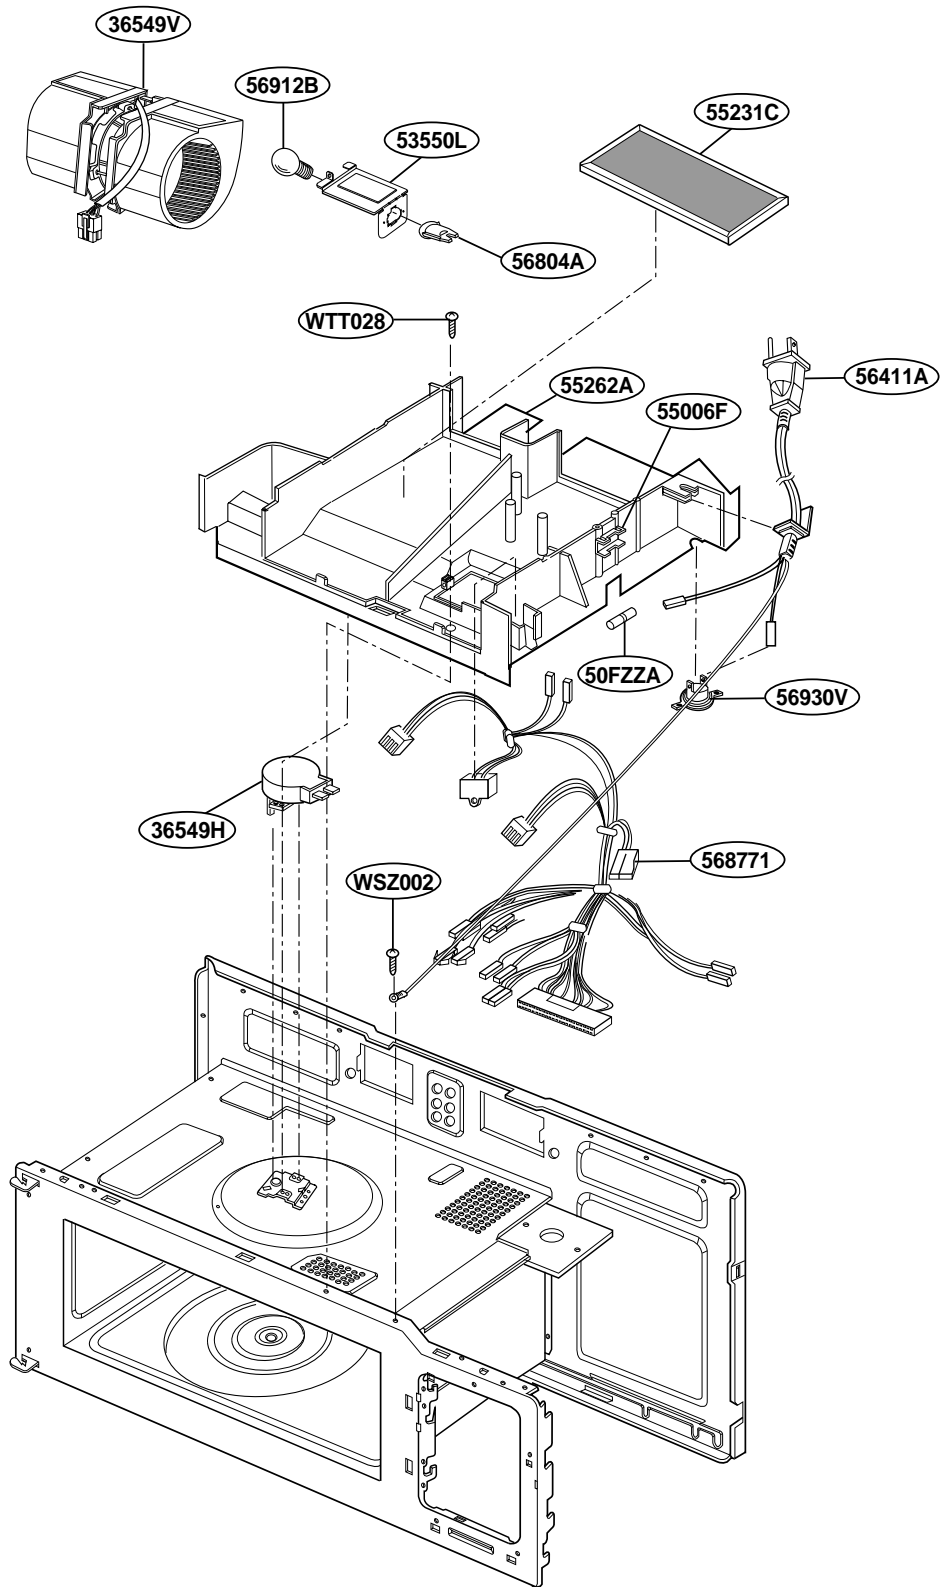

EXPLODED VIEW

MODEL : MH6150XL

DOOR PARTS

CONTROLLER PARTS

OVEN CAVITY PARTS

LATCH BOARD PARTS

INTERIOR PARTS(I)

INTERIOR PARTS (II)

INSTALLATION PARTS