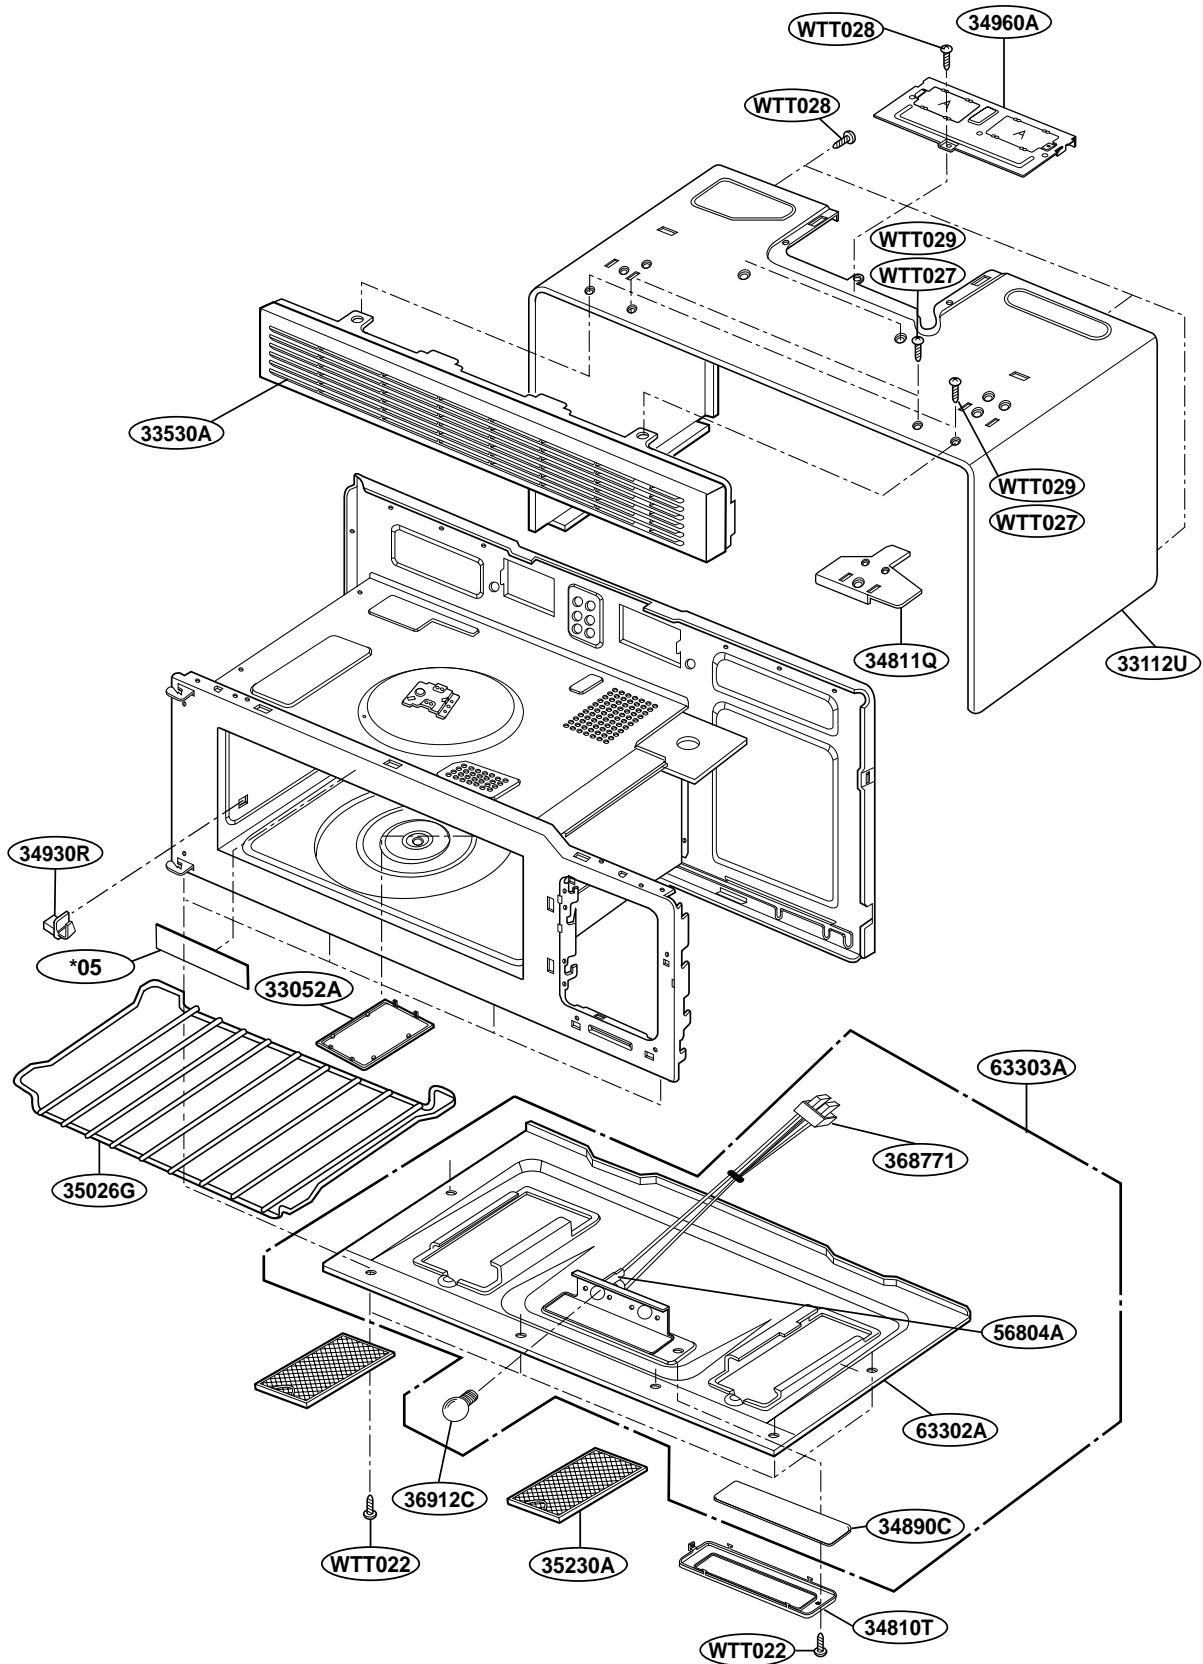

EXPLODED VIEW

MODEL : MH6150XL

DOOR PARTS

CONTROLLER PARTS

OVEN CAVITY PARTS

LATCH BOARD PARTS

INTERIOR PARTS(I)

INTERIOR PARTS (II)

INSTALLATION PARTS