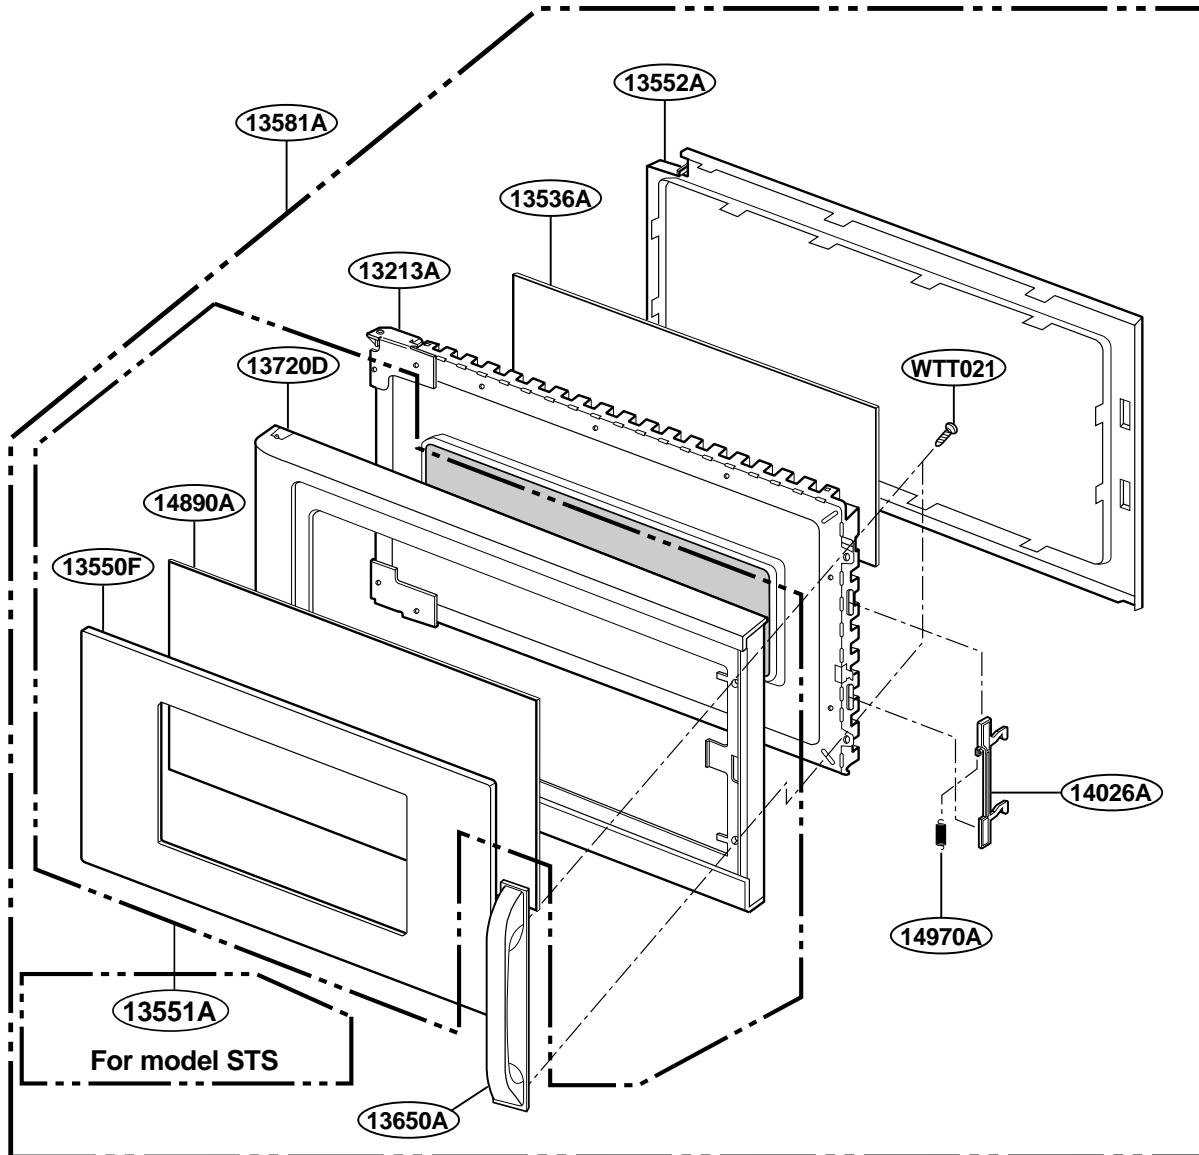

EXPLODED VIEW

MODEL : MH6150XL

DOOR PARTS

CONTROLLER PARTS

OVEN CAVITY PARTS

LATCH BOARD PARTS

INTERIOR PARTS(I)

INTERIOR PARTS (II)

INSTALLATION PARTS