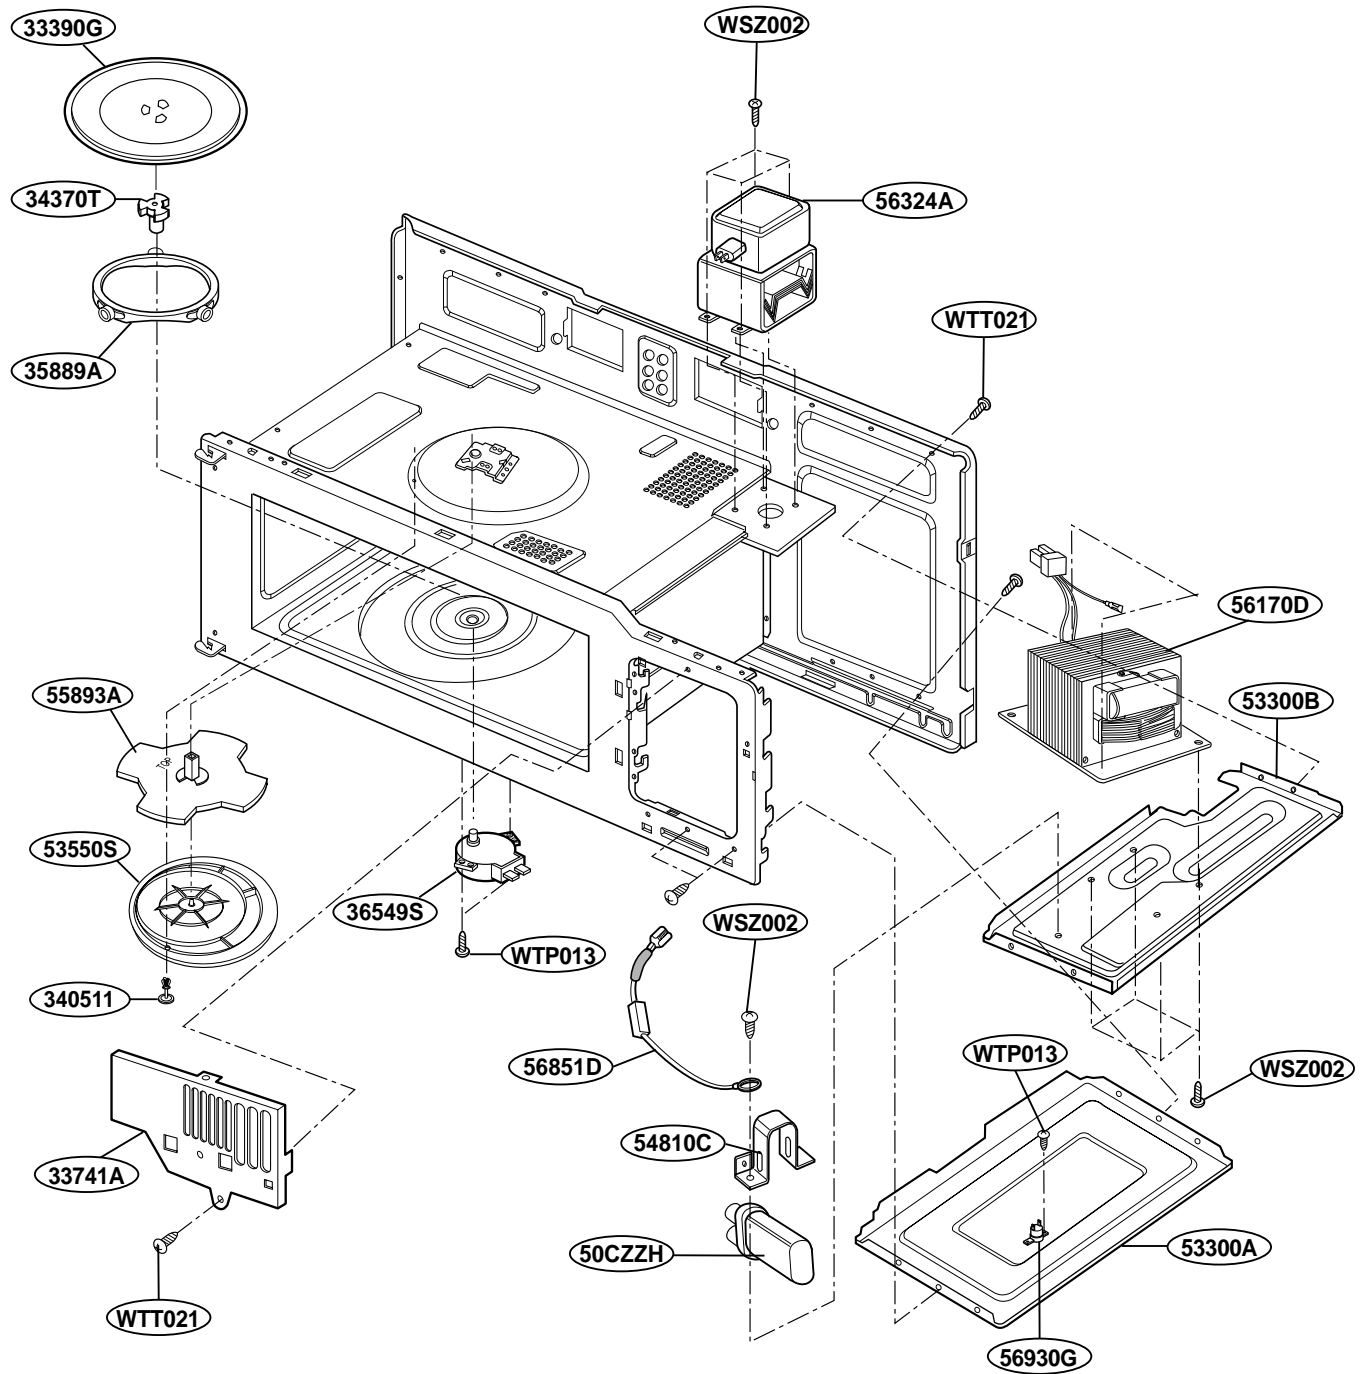

EXPLODED VIEW

MODEL : MH6150XL

DOOR PARTS

CONTROLLER PARTS

OVEN CAVITY PARTS

LATCH BOARD PARTS

INTERIOR PARTS(I)

INTERIOR PARTS (II)

INSTALLATION PARTS