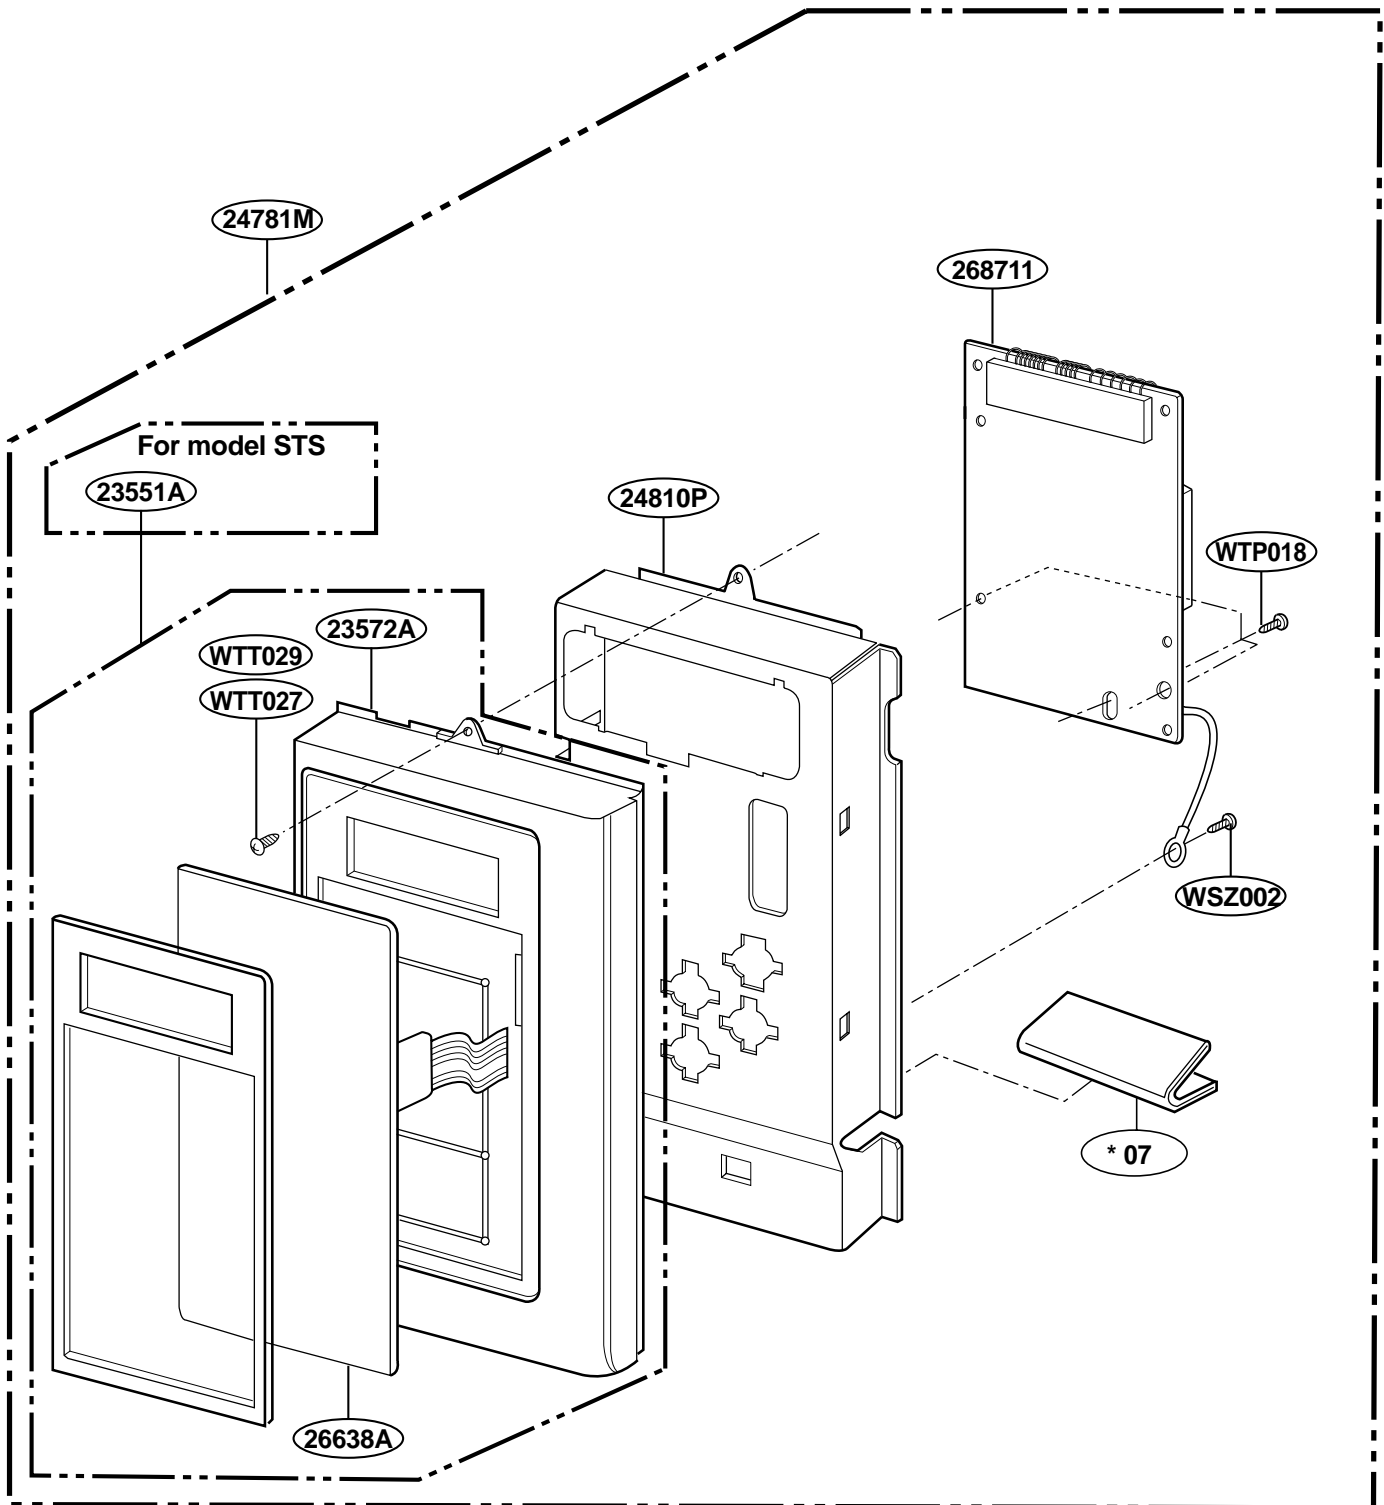

EXPLODED VIEW

MODEL : MH6150XL

DOOR PARTS

CONTROLLER PARTS

OVEN CAVITY PARTS

LATCH BOARD PARTS

INTERIOR PARTS(I)

INTERIOR PARTS (II)

INSTALLATION PARTS