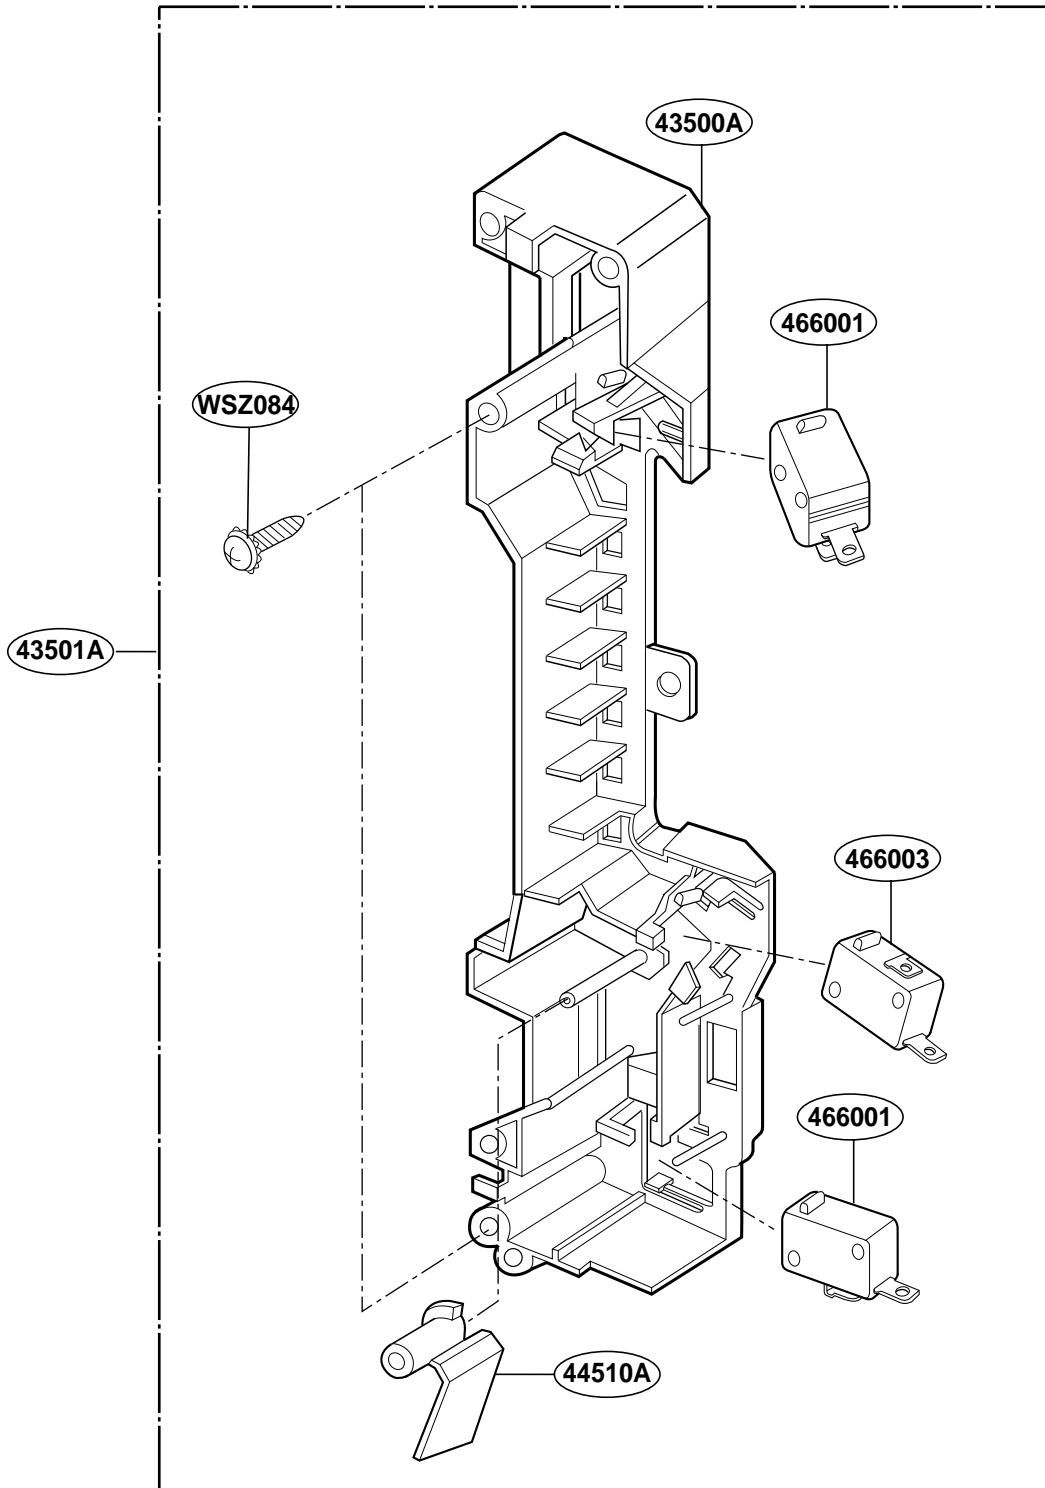

EXPLODED VIEW

MODEL : MH6150XL

DOOR PARTS

CONTROLLER PARTS

OVEN CAVITY PARTS

LATCH BOARD PARTS

INTERIOR PARTS(I)

INTERIOR PARTS (II)

INSTALLATION PARTS