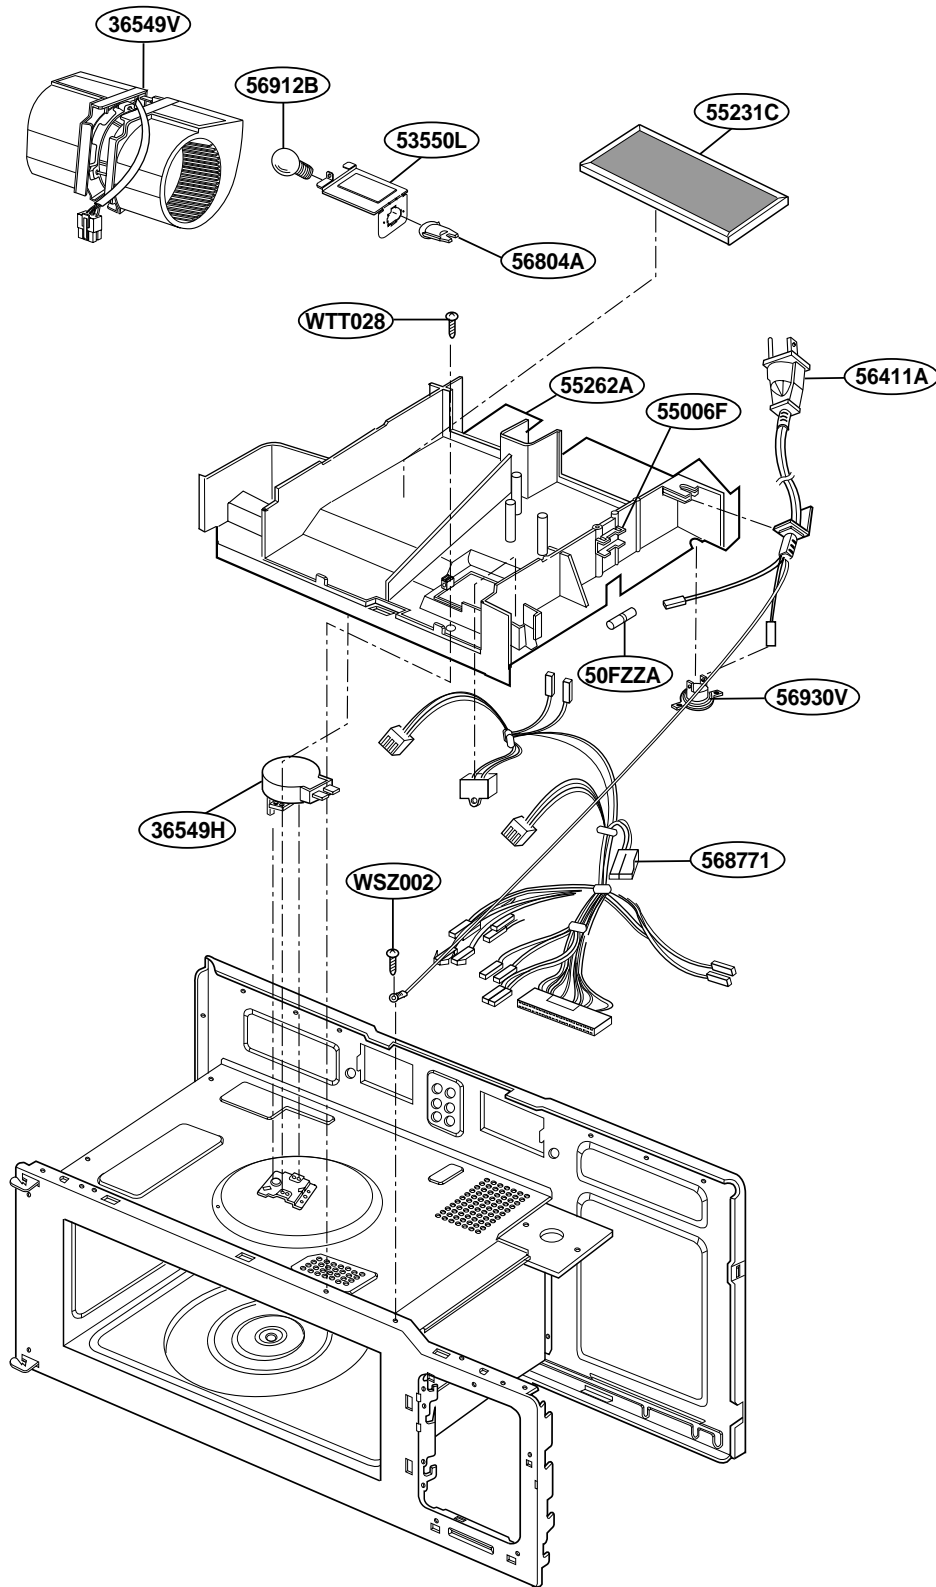

EXPLODED VIEW

MODEL : MH6150XL

DOOR PARTS

CONTROLLER PARTS

OVEN CAVITY PARTS

LATCH BOARD PARTS

INTERIOR PARTS(I)

INTERIOR PARTS (II)

INSTALLATION PARTS