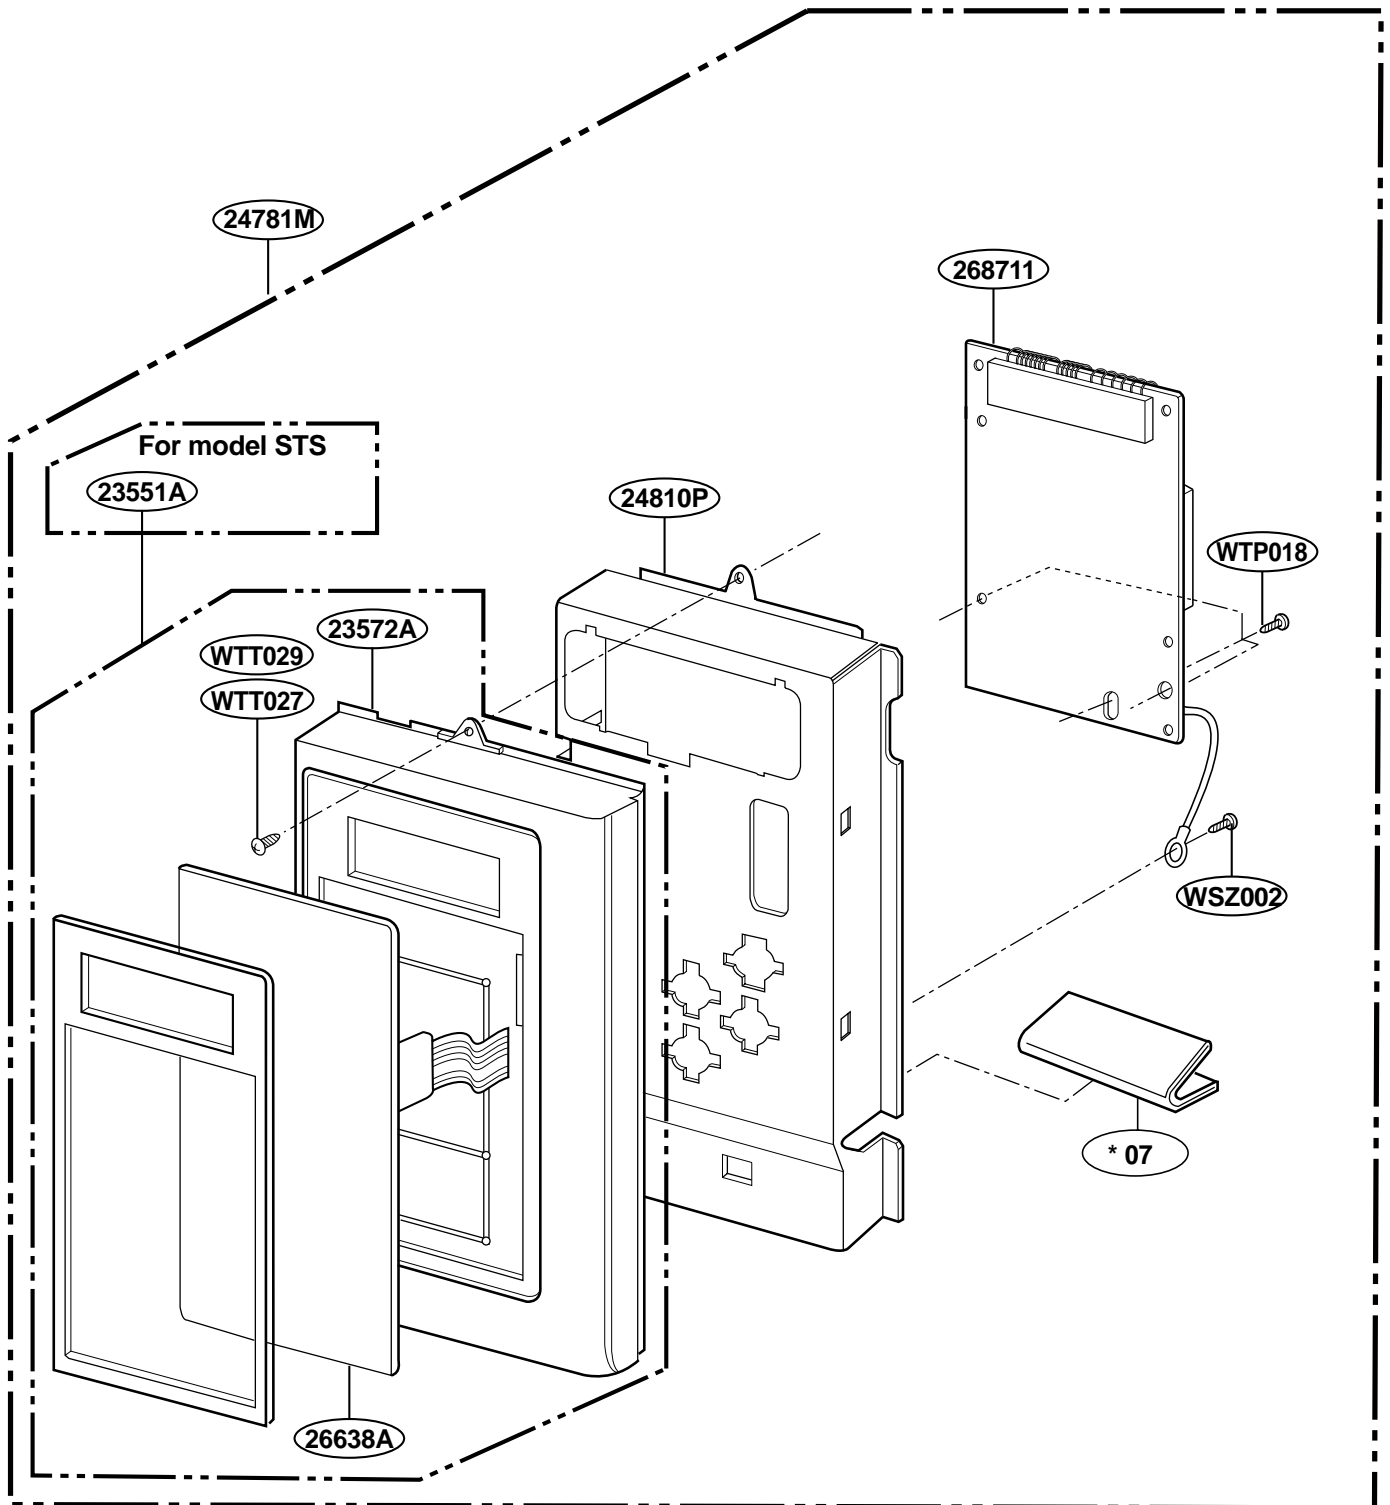

EXPLODED VIEW

MODEL : MH6150XL

DOOR PARTS

CONTROLLER PARTS

OVEN CAVITY PARTS

LATCH BOARD PARTS

INTERIOR PARTS(I)

INTERIOR PARTS (II)

INSTALLATION PARTS