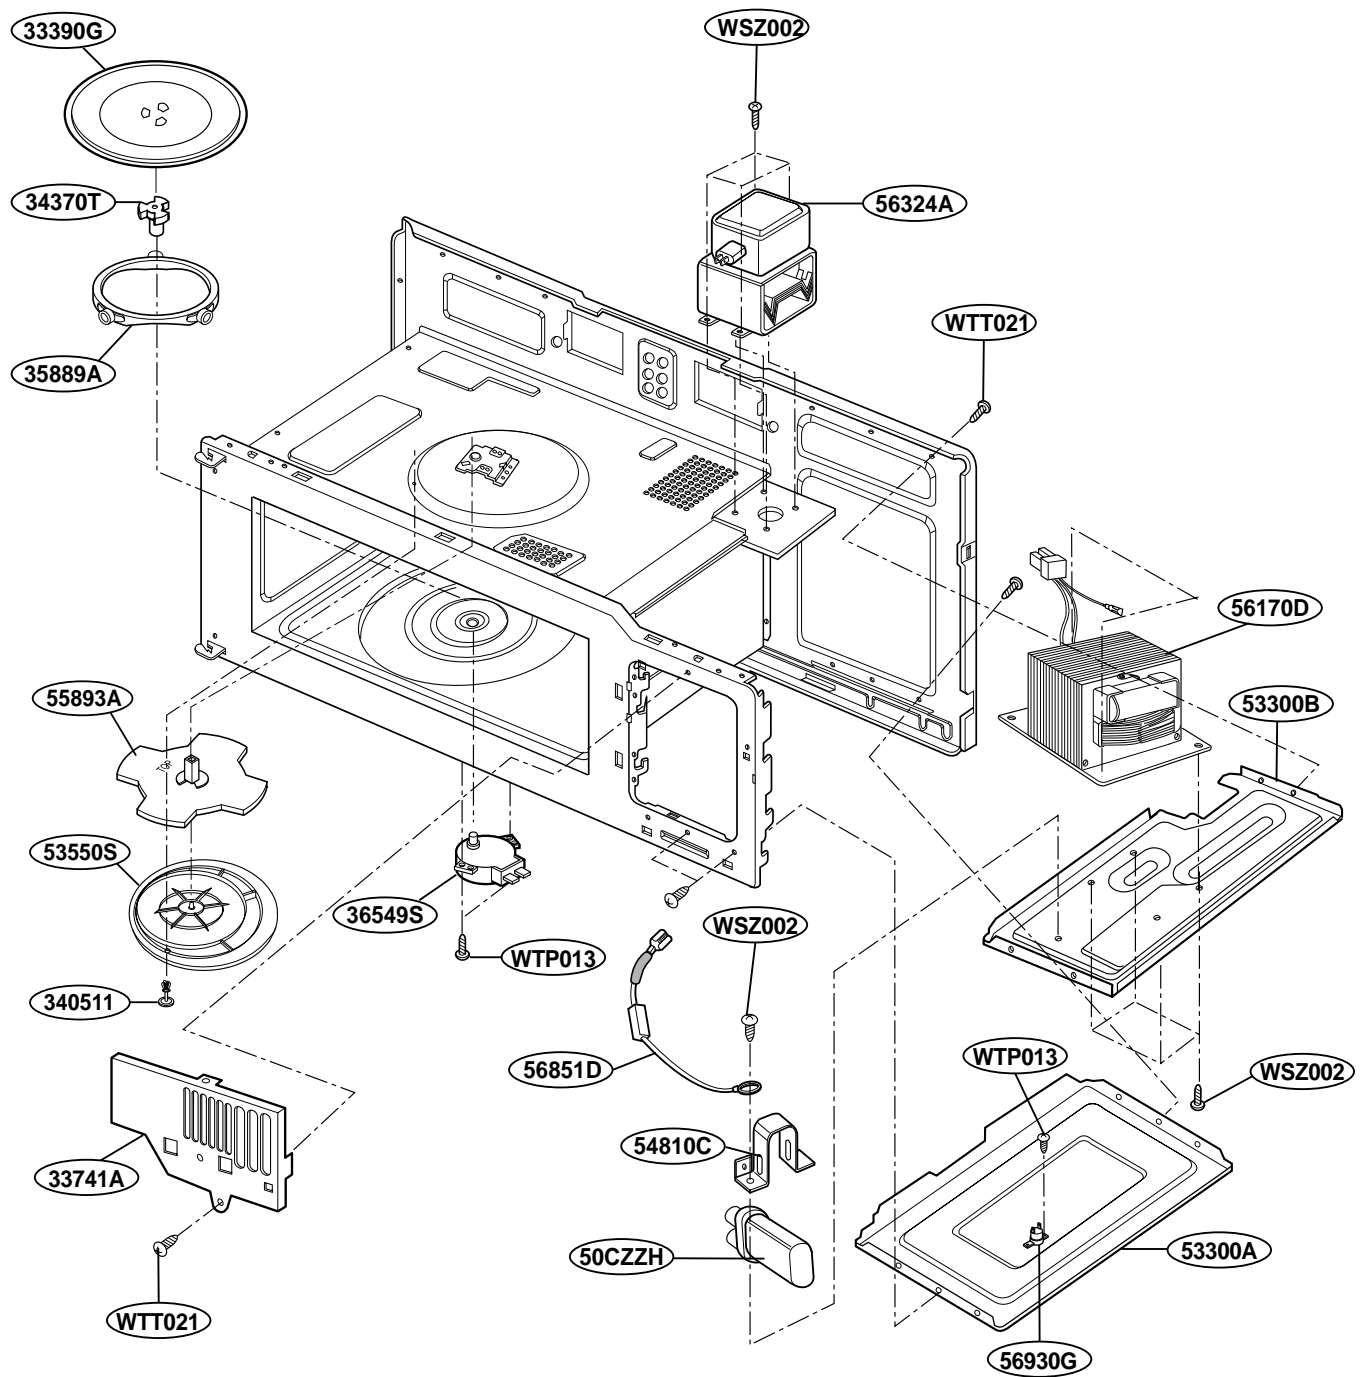

EXPLODED VIEW

MODEL : MH6150XL

DOOR PARTS

CONTROLLER PARTS

OVEN CAVITY PARTS

LATCH BOARD PARTS

INTERIOR PARTS(I)

INTERIOR PARTS (II)

INSTALLATION PARTS