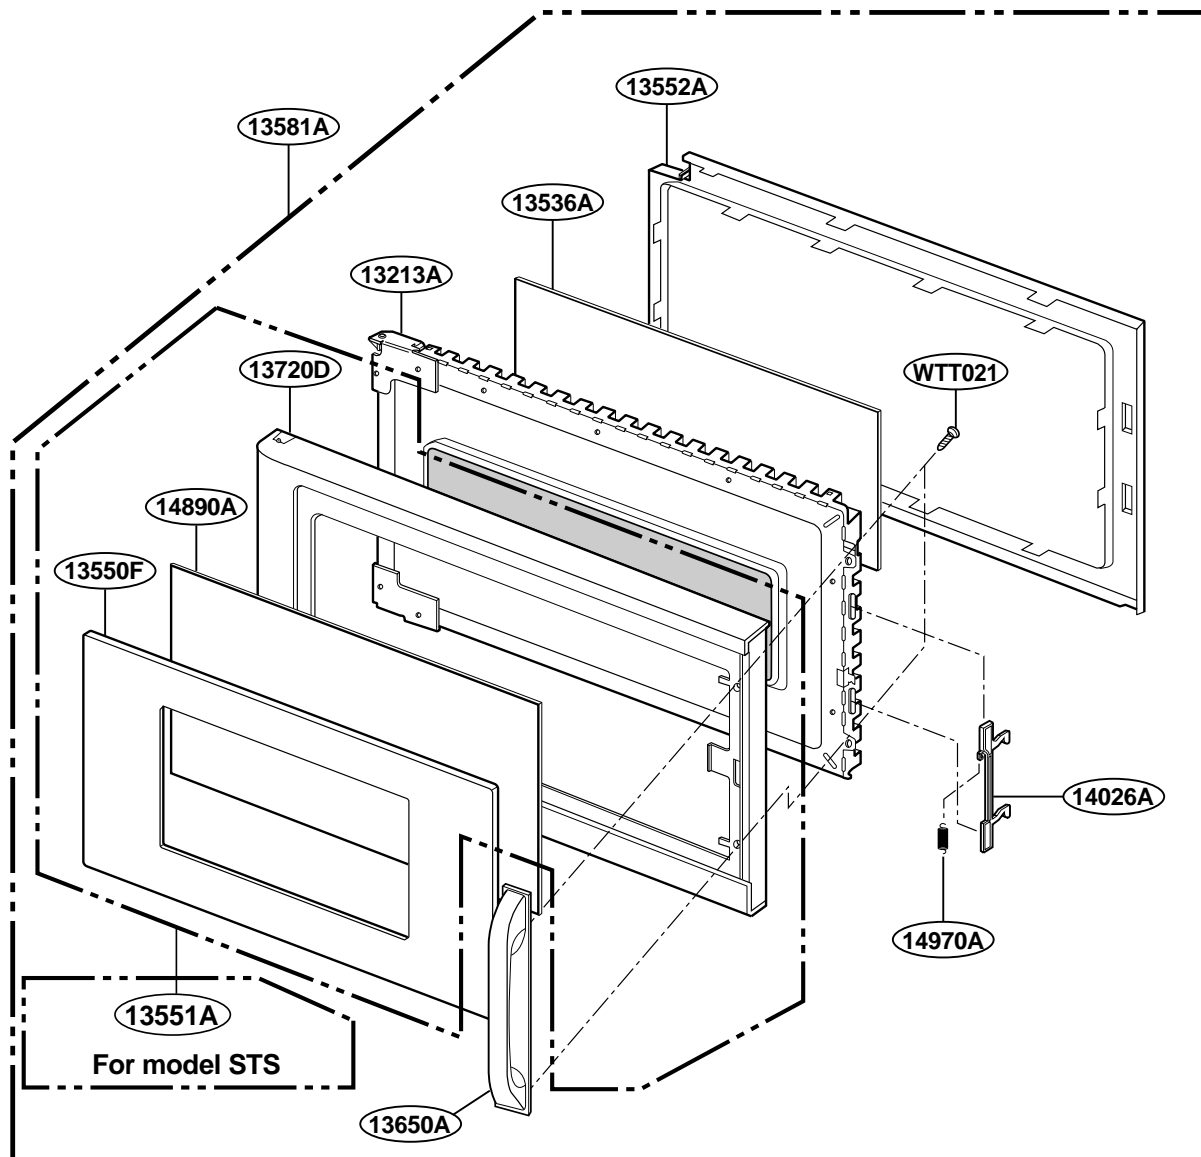

EXPLODED VIEW

MODEL : MH6150XL

DOOR PARTS

CONTROLLER PARTS

OVEN CAVITY PARTS

LATCH BOARD PARTS

INTERIOR PARTS(I)

INTERIOR PARTS (II)

INSTALLATION PARTS