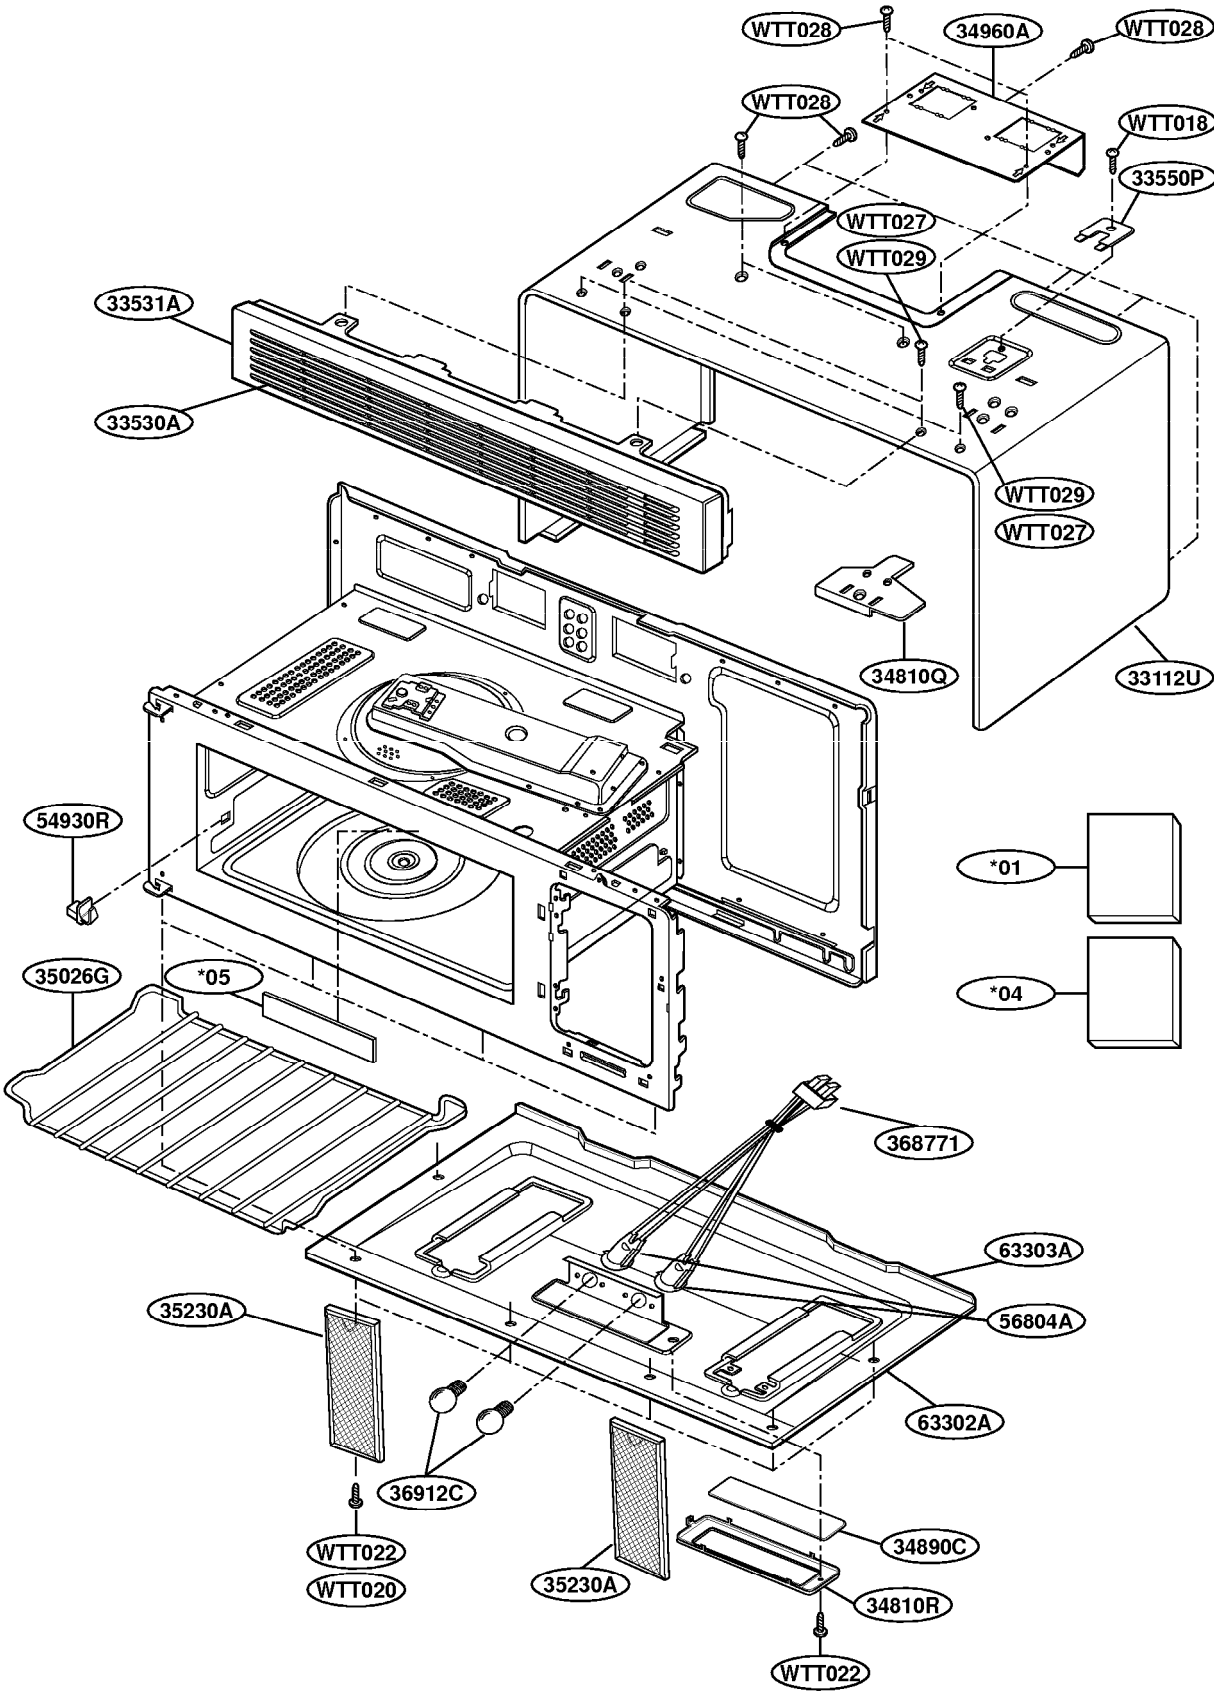

EXPLODED VIEW

MODEL : MH6151XH

DOOR PARTS

CONTROLLER PARTS

OVEN CAVITY PARTS

LATCH BOARD PARTS

INTERIOR PARTS (I)

INTERIOR PARTS (II)

INSTALLATION PARTS