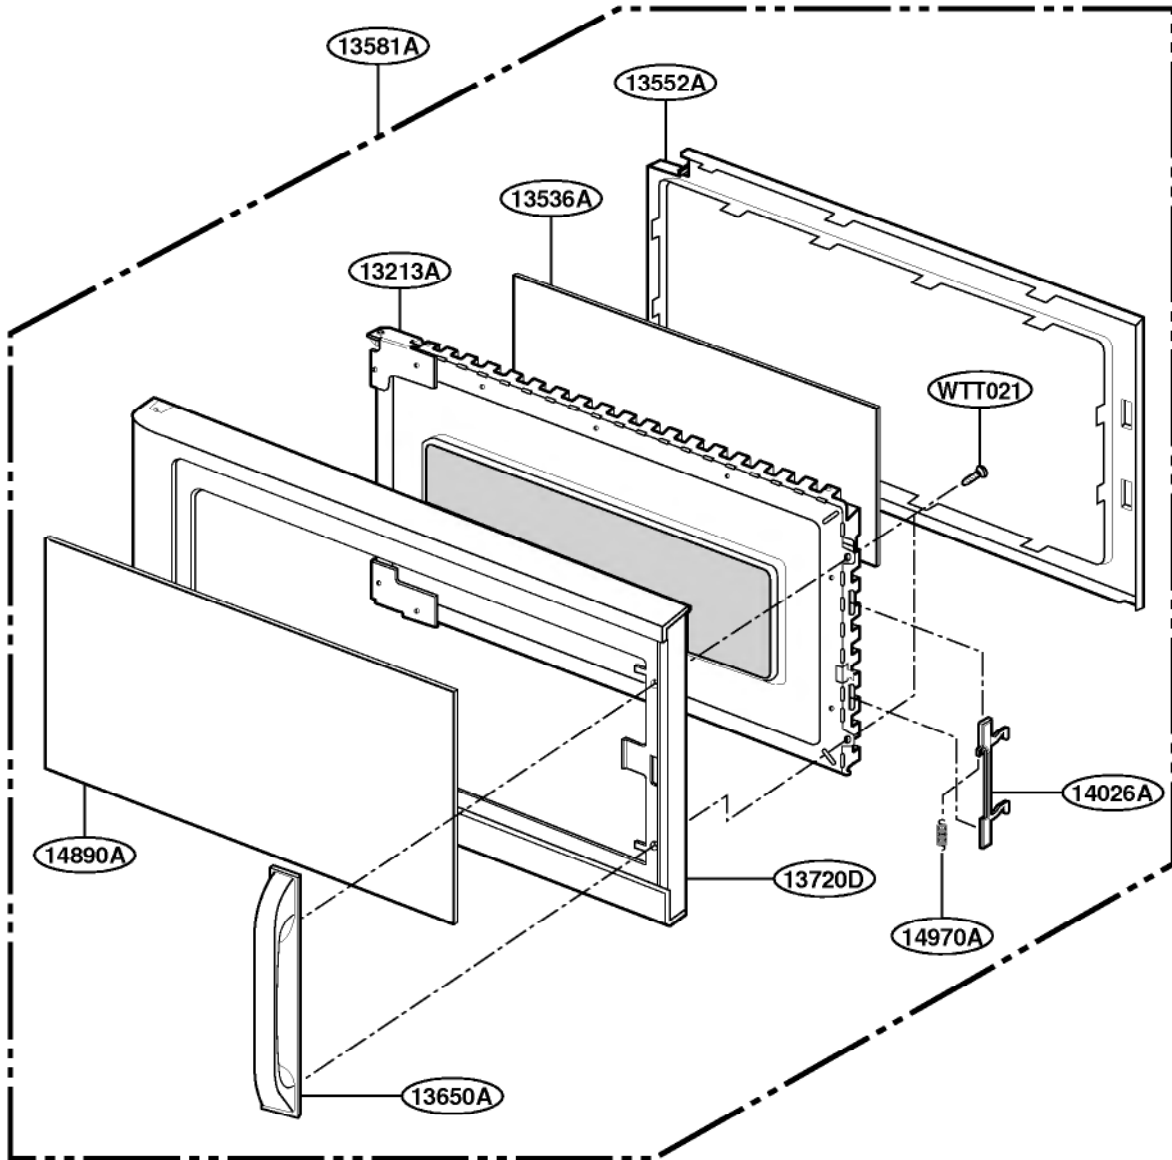

EXPLODED VIEW

MODEL : MH6151XH

DOOR PARTS

CONTROLLER PARTS

OVEN CAVITY PARTS

LATCH BOARD PARTS

INTERIOR PARTS (I)

INTERIOR PARTS (II)

INSTALLATION PARTS