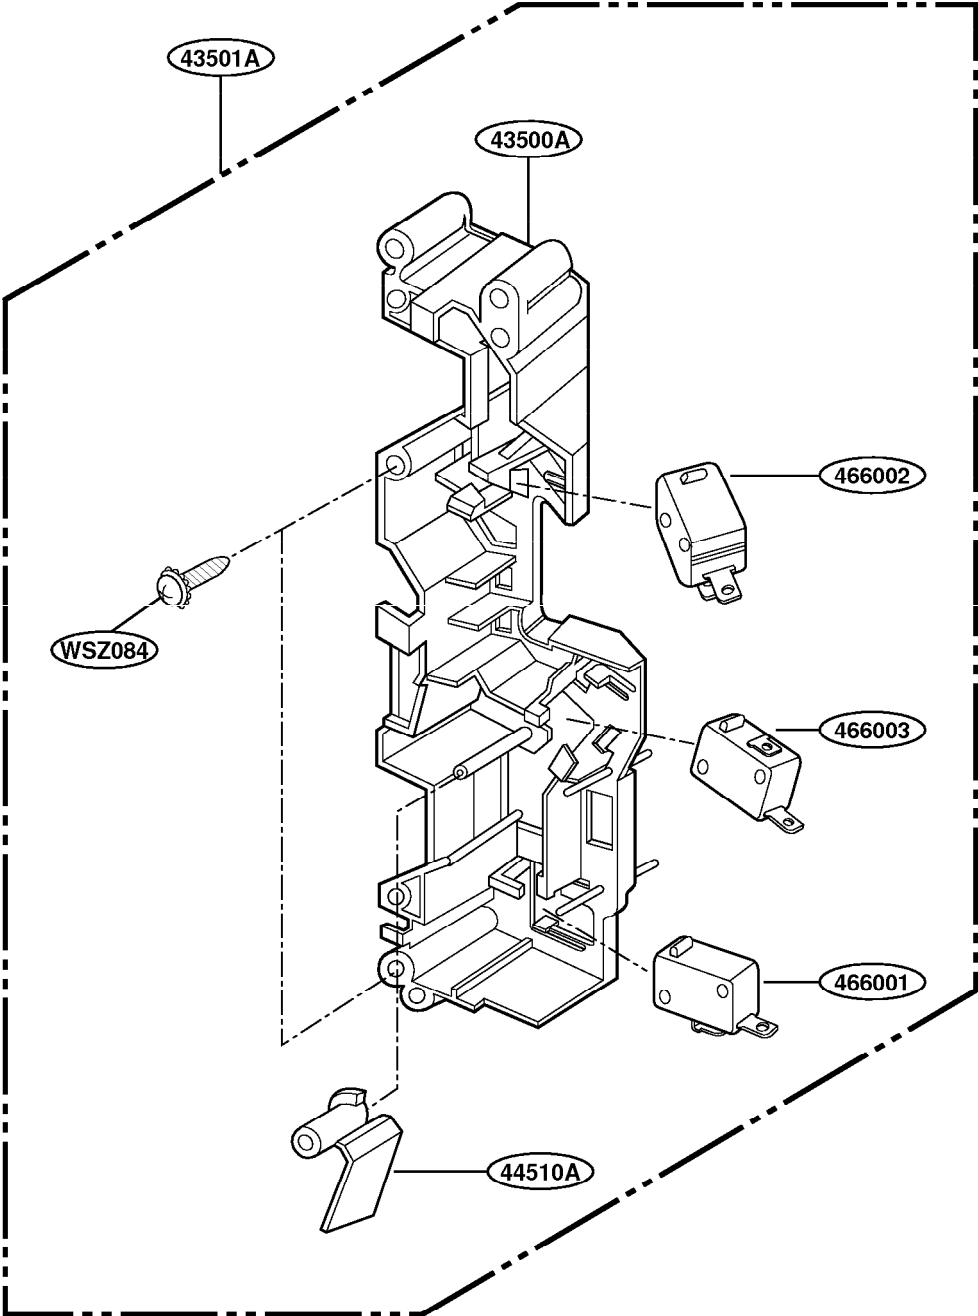

EXPLODED VIEW

MODEL : MH6151XH

DOOR PARTS

CONTROLLER PARTS

OVEN CAVITY PARTS

LATCH BOARD PARTS

INTERIOR PARTS (I)

INTERIOR PARTS (II)

INSTALLATION PARTS