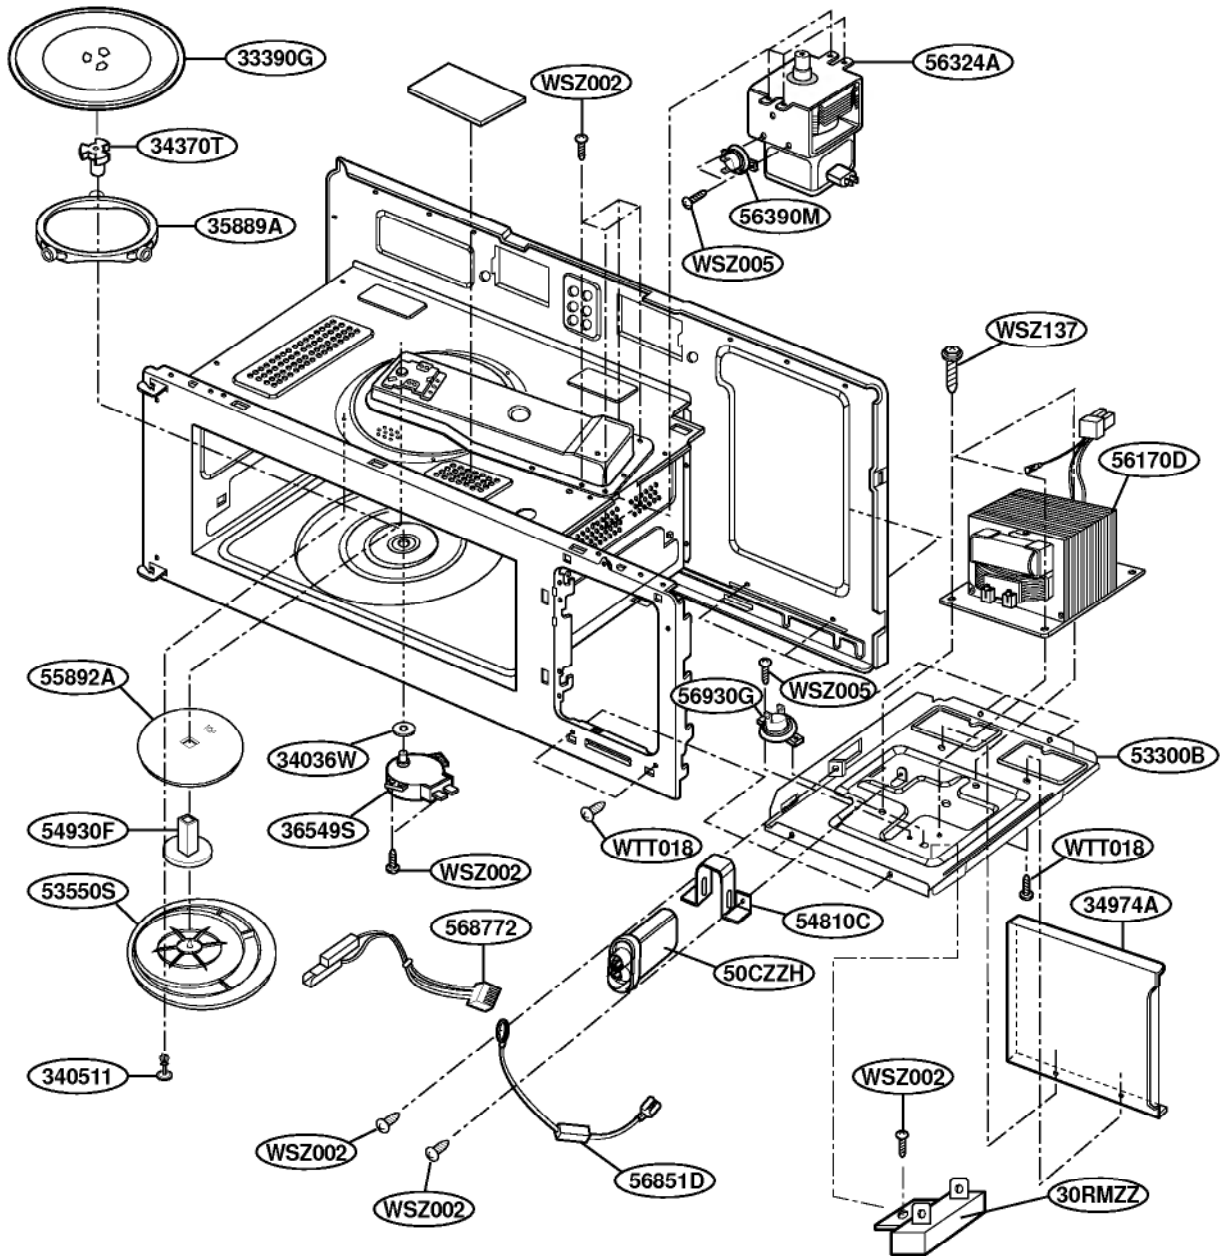

EXPLODED VIEW

MODEL : MH6151XH

DOOR PARTS

CONTROLLER PARTS

OVEN CAVITY PARTS

LATCH BOARD PARTS

INTERIOR PARTS (I)

INTERIOR PARTS (II)

INSTALLATION PARTS