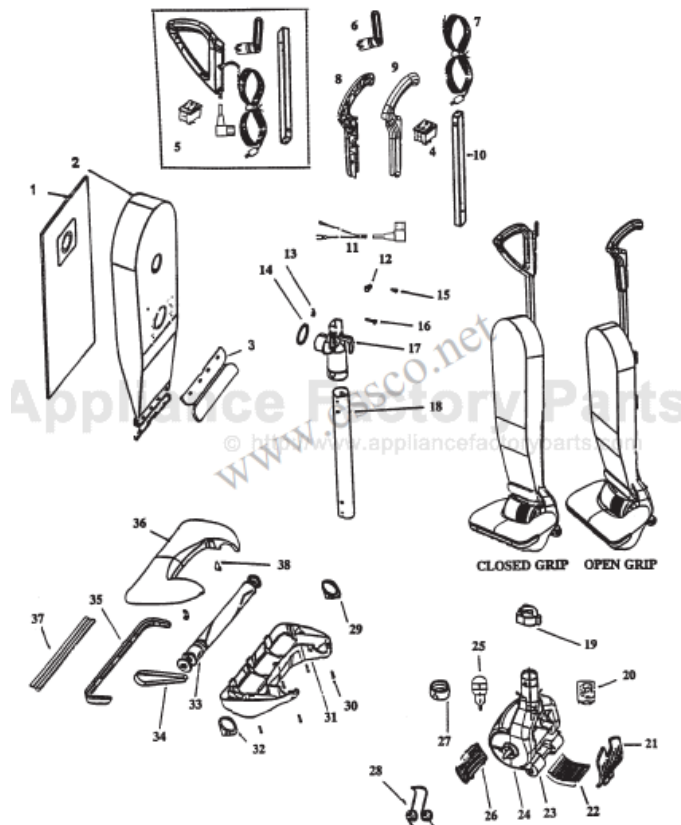

This Owner's Manual is provided and hosted by [Appliance Factory Parts](http://www.appliancefactoryparts.com).

Bissell Prolite 3560 Owner's Manual

[Shop genuine replacement parts for Bissell Prolite
3560](#)

[Find Your Bissell Vacuum Cleaner Parts - Select From 376 Models](#)

----- Manual continues below -----

BISSELL Original & Replacement

PROLITE Model 3560

Original & Replacement **BISSELL**

PROLITE Model 3560

KEY	PART NO.	DESCRIPTION	KEY	PART NO.	DESCRIPTION
1	B-32052	Paper Bag Style 6 HEPA 3 Pk	23	B-010-3920	Rear Wheel
2	B-714-0237	Cloth Bag Ass'y (Inc. Key #3)	24	B-013-2057	Motor Ass'y (Inc. Key #20, 23, 25, 26)
3	NLA	Bag Clip	25	HR-3500	Headlight Bulb
4	B-210-8828	Switch, Open Grip	26	B-013-3929	Lens
5	NLA	Closed Grip Ass'y (Inc. Key #4, 6, 7, 10,11)	27	B-013-3935	Collar
6	NLA	Cord Hook	28	B-010-8455	Bag Retainer Spring
7	NLA	Power Cord	29	B-013-3937	Right Bushing
8	NLA	Right Open Grip	30	B-880-7030	Screw
9	NLA	Left Open Grip	31	NLA	Nozzle Housing Ass'y
10	NLA	Upper Handle Tube	32	NLA	Left Bushing
11	NLA	Power Connector	33	B-014-1166	Brushroll Ass'y With Oblong Ends
12	NLA	Cable Clamp	33	B-210-1131	Brushroll Ass'y With Round Ends
13	B-880-5006	Hex Nut	34	B-32053	Belt, Style 6 Flat 2 Pk
14	NLA	Handle Connector Seal	35	NLA	Furniture Guard
15	B-880-7024	Screw	36	NLA	Nozzle Cover Upper & Lower W/Wheels
16	NLA	Screw	37	NLA	Wiper Blade
17	B-013-2056	Handle Connector Ass'y (Inc. Key #14)	38	B-010-1602	Detent Spring
18	NLA	Dust Tube			Items Not Illustrated
19	NLA	Yoke			NLA Users Guide
20	B-010-7320	Receptacle			NLA Wheel
21	NLA	Filter Cover			NLA Axle
22	B-32054	Exhaust Filter, Style 6 Filtrete 2 Pk			