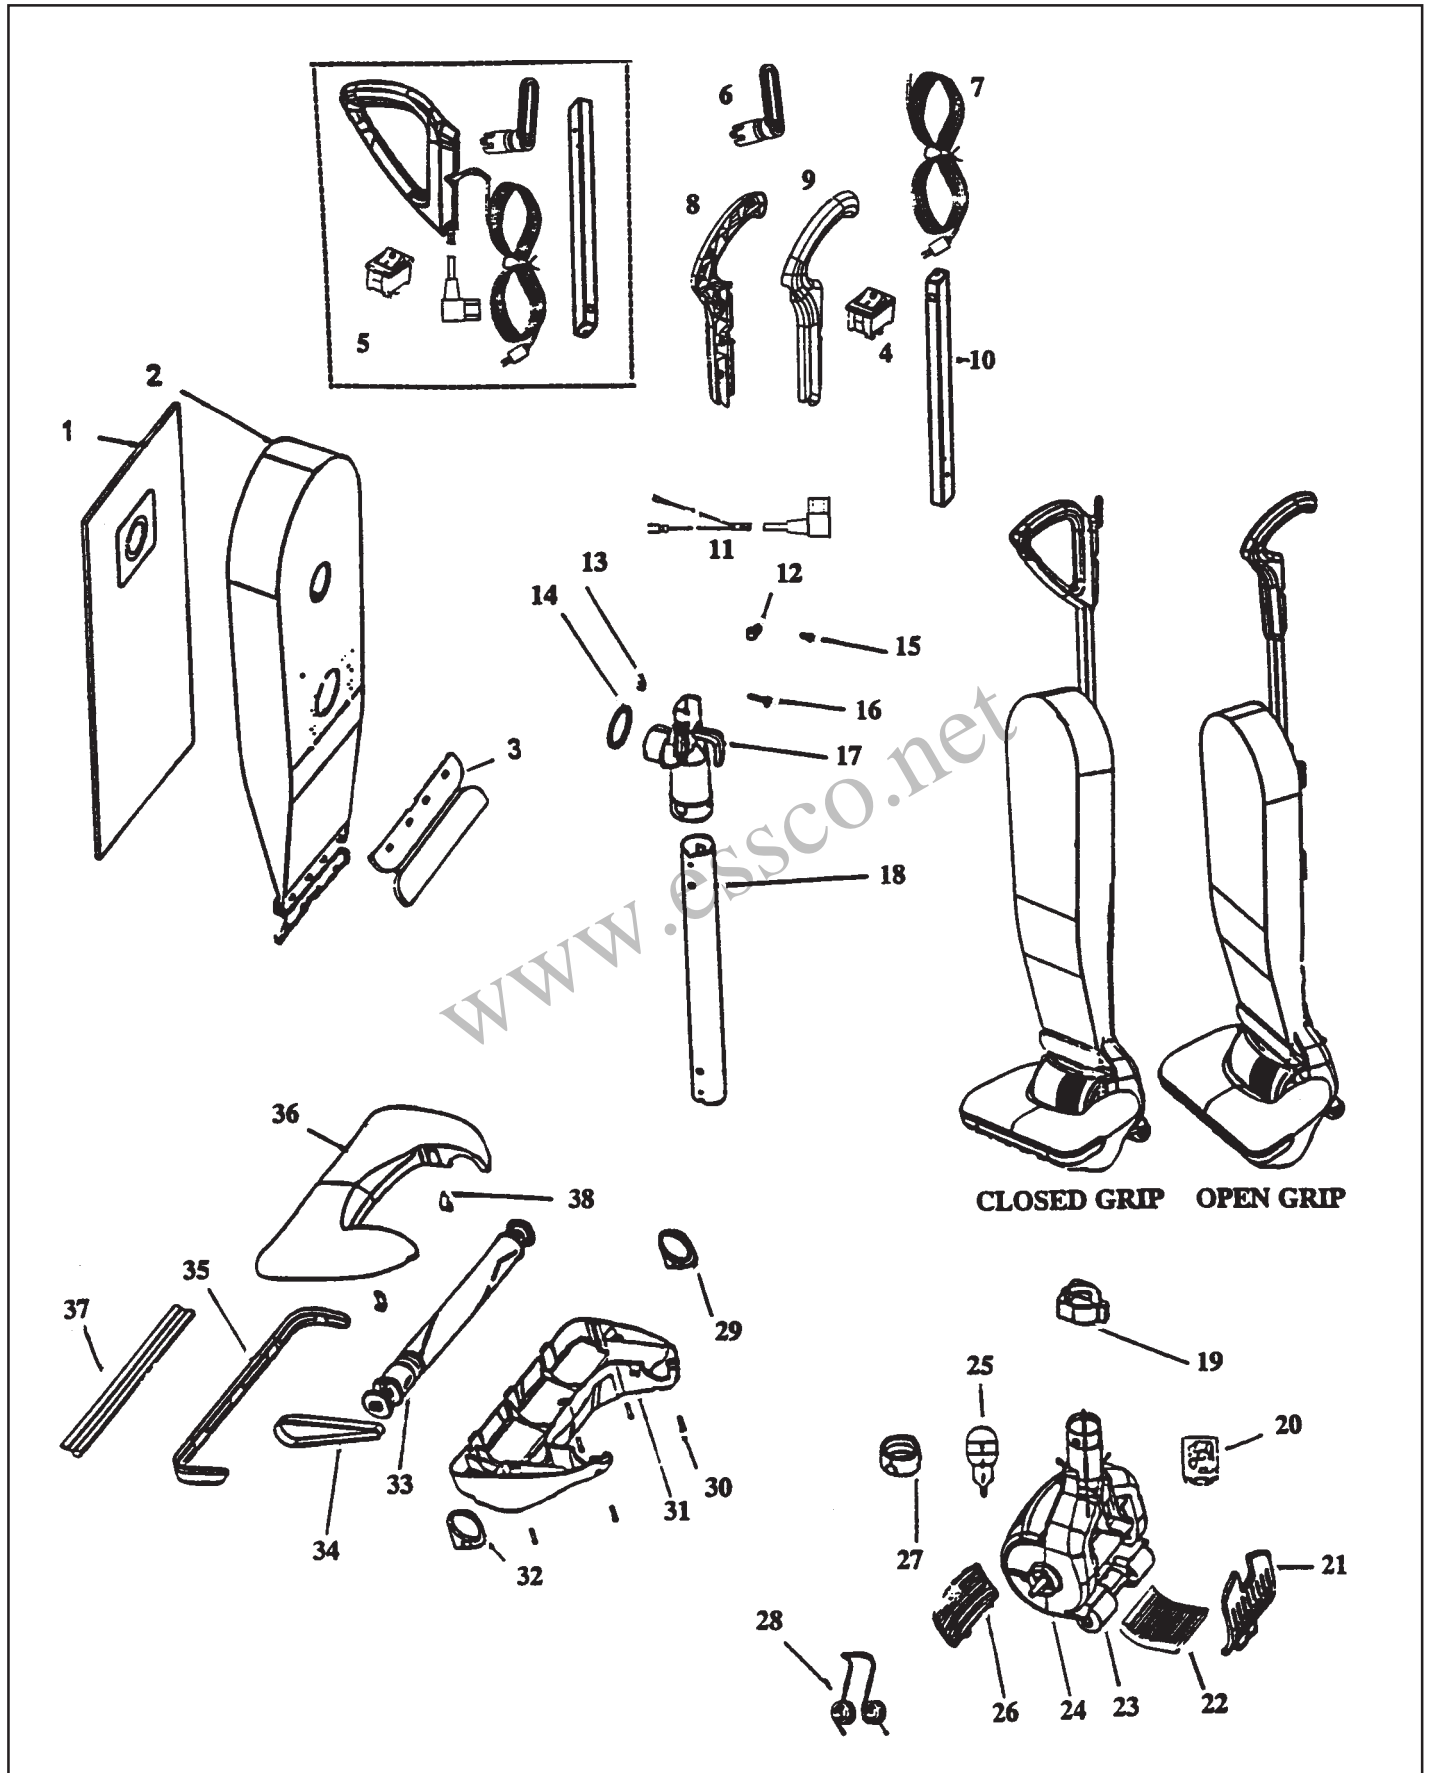

[Find Your Bissell Vacuum Cleaner Parts - Select From 376 Models](#)

----- Manual continues below -----

BISSELL Original & Replacement

PROLITE Model 3560

Original & Replacement **BISSELL**

PROLITE Model 3560

KEY	PART NO.	DESCRIPTION	KEY	PART NO.	DESCRIPTION
1	B-32052	Paper Bag Style 6 HEPA 3 Pk	23	B-010-3920	Rear Wheel
2	B-714-0237	Cloth Bag Ass'y (Inc. Key #3)	24	B-013-2057	Motor Ass'y (Inc. Key #20, 23, 25, 26)
3	NLA	Bag Clip	25	HR-3500	Headlight Bulb
4	B-210-8828	Switch, Open Grip	26	B-013-3929	Lens
5	NLA	Closed Grip Ass'y (Inc. Key #4, 6, 7, 10,11)	27	B-013-3935	Collar
6	NLA	Cord Hook	28	B-010-8455	Bag Retainer Spring
7	NLA	Power Cord	29	B-013-3937	Right Bushing
8	NLA	Right Open Grip	30	B-880-7030	Screw
9	NLA	Left Open Grip	31	NLA	Nozzle Housing Ass'y
10	NLA	Upper Handle Tube	32	NLA	Left Bushing
11	NLA	Power Connector	33	B-014-1166	Brushroll Ass'y With Oblong Ends
12	NLA	Cable Clamp	33	B-210-1131	Brushroll Ass'y With Round Ends
13	B-880-5006	Hex Nut	34	B-32053	Belt, Style 6 Flat 2 Pk
14	NLA	Handle Connector Seal	35	NLA	Furniture Guard
15	B-880-7024	Screw	36	NLA	Nozzle Cover Upper & Lower W/Wheels
16	NLA	Screw	37	NLA	Wiper Blade
17	B-013-2056	Handle Connector Ass'y (Inc. Key #14)	38	B-010-1602	Detent Spring
18	NLA	Dust Tube			Items Not Illustrated
19	NLA	Yoke			NLA Users Guide
20	B-010-7320	Receptacle			NLA Wheel
21	NLA	Filter Cover			NLA Axle
22	B-32054	Exhaust Filter, Style 6 Filtrete 2 Pk			