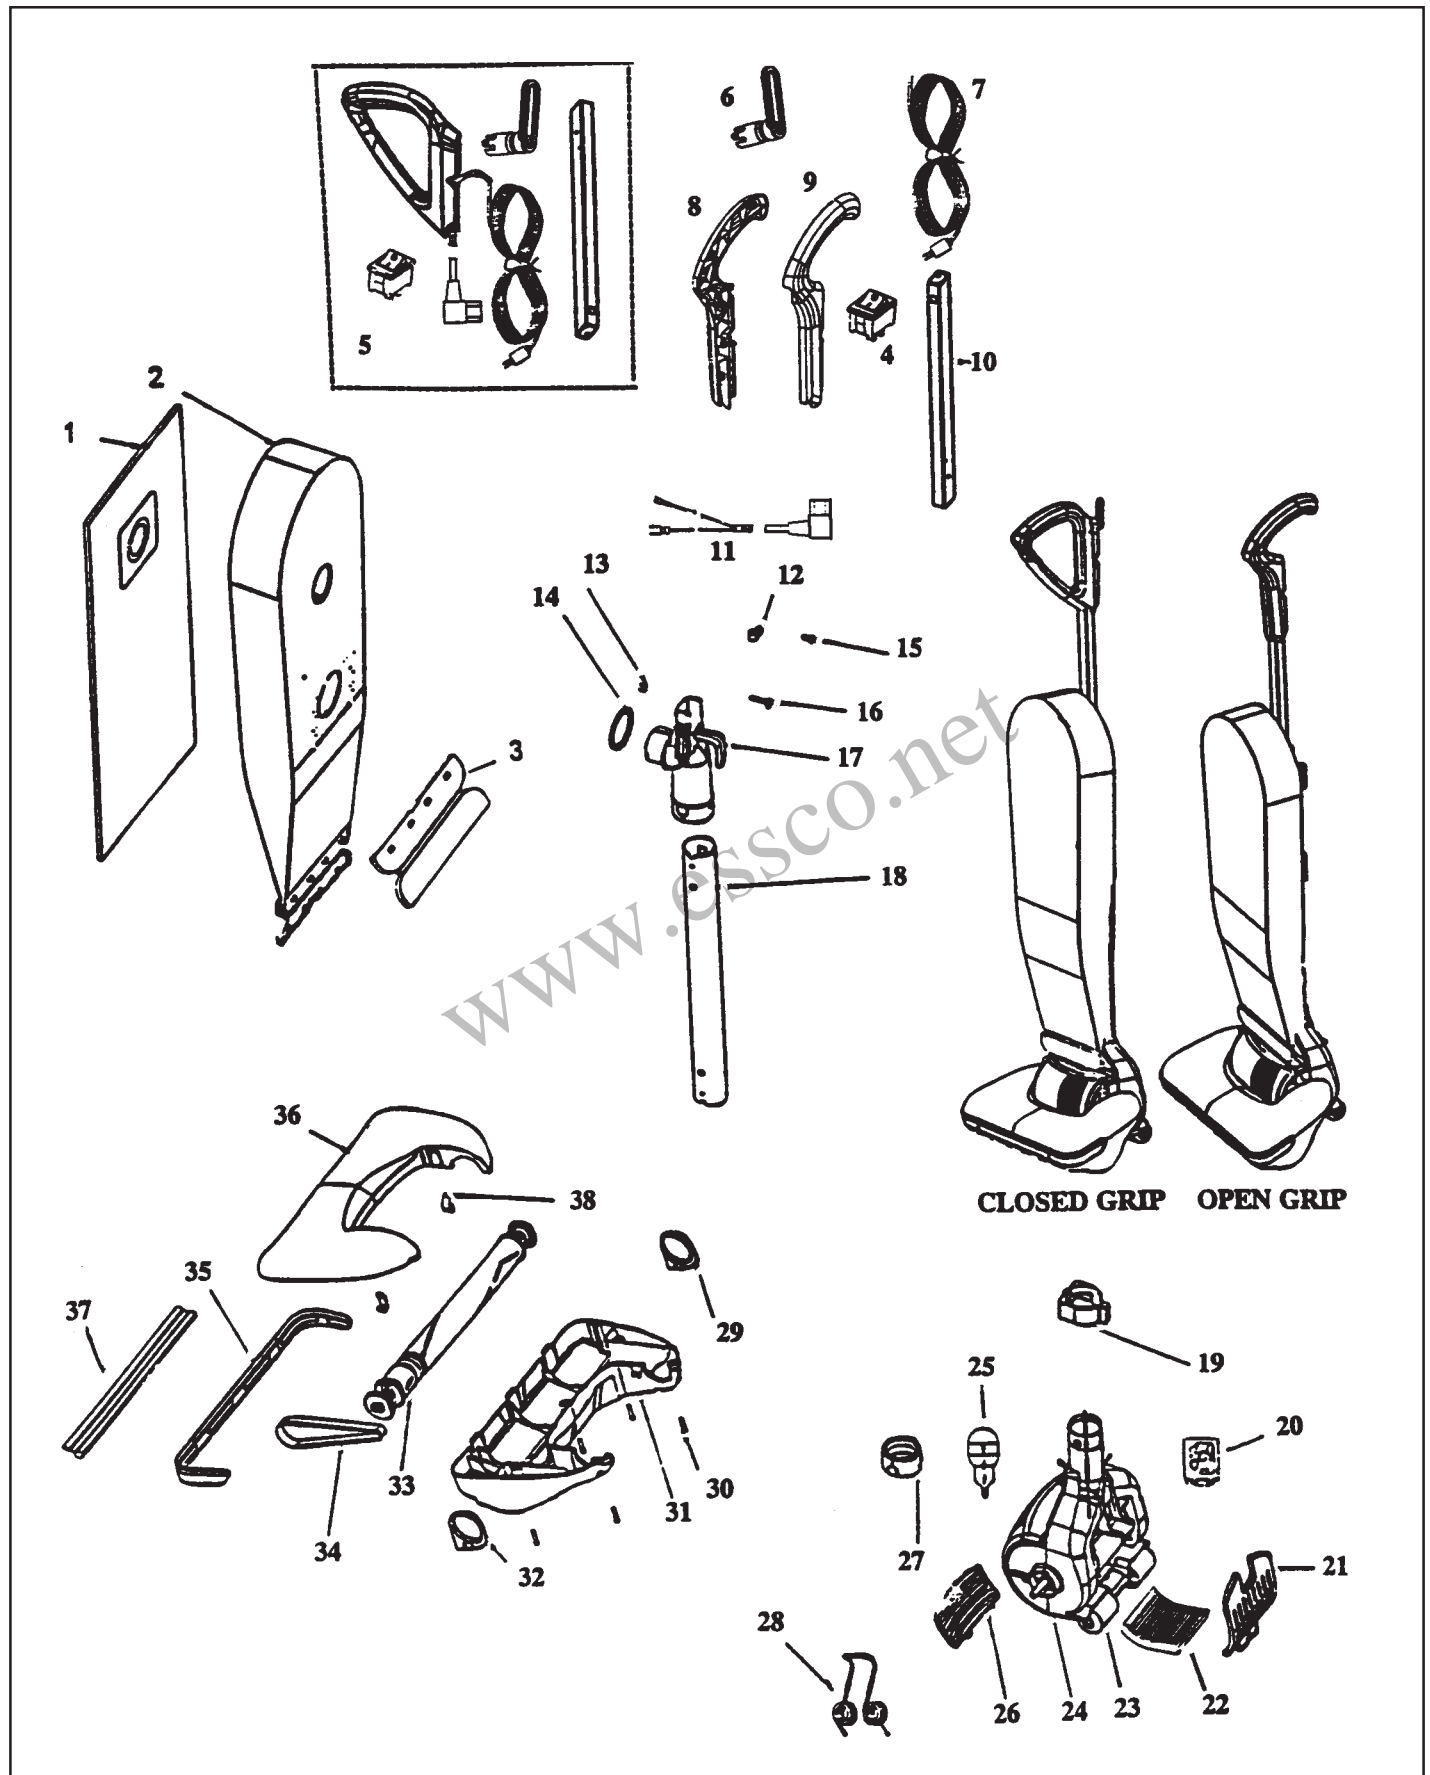

BISSELL Original & Replacement

PROLITE Model 3560

Original & Replacement

BISSELL

PROLITE Model 3560

KEY	PART NO.	DESCRIPTION	KEY	PART NO.	DESCRIPTION
1	B-32052	Paper Bag Style 6 HEPA 3 Pk	23	B-010-3920	Rear Wheel
2	B-714-0237	Cloth Bag Ass'y (Inc. Key #3)	24	B-013-2057	Motor Ass'y (Inc. Key #20, 23, 25, 26)
3	NLA	Bag Clip	25	HR-3500	Headlight Bulb
4	B-210-8828	Switch, Open Grip	26	B-013-3929	Lens
5	NLA	Closed Grip Ass'y (Inc. Key #4, 6, 7, 10,11)	27	B-013-3935	Collar
6	NLA	Cord Hook	28	B-010-8455	Bag Retainer Spring
7	NLA	Power Cord	29	B-013-3937	Right Bushing
8	NLA	Right Open Grip	30	B-880-7030	Screw
9	NLA	Left Open Grip	31	NLA	Nozzle Housing Ass'y
10	NLA	Upper Handle Tube	32	NLA	Left Bushing
11	NLA	Power Connector	33	B-014-1166	Brushroll Ass'y With Oblong Ends
12	NLA	Cable Clamp	33	B-210-1131	Brushroll Ass'y With Round Ends
13	B-880-5006	Hex Nut	34	B-32053	Belt, Style 6 Flat 2 Pk
14	NLA	Handle Connector Seal	35	NLA	Furniture Guard
15	B-880-7024	Screw	36	NLA	Nozzle Cover Upper & Lower W/Wheels
16	NLA	Screw	37	NLA	Wiper Blade
17	B-013-2056	Handle Connector Ass'y (Inc. Key #14)	38	B-010-1602	Detent Spring
18	NLA	Dust Tube			Items Not Illustrated
19	NLA	Yoke			NLA Users Guide
20	B-010-7320	Receptacle			NLA Wheel
21	NLA	Filter Cover			NLA Axle
22	B-32054	Exhaust Filter, Style 6 Filtrete 2 Pk			