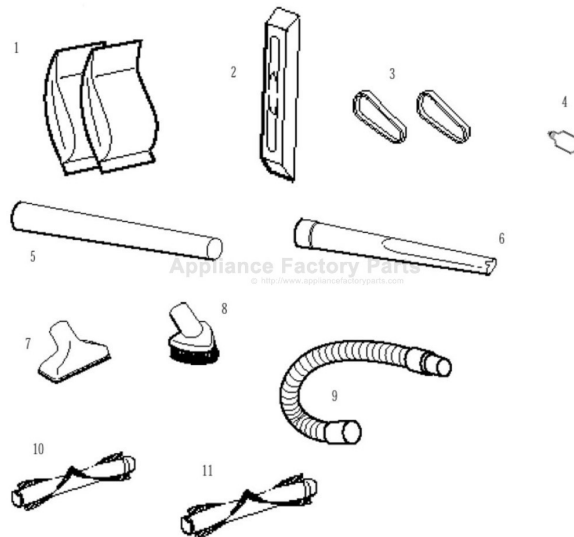

This Owner's Manual is provided and hosted by [Appliance Factory Parts](#).

Bissell 3541 Owner's Manual

[Shop genuine replacement parts for Bissell 3541](#)

[Find Your Bissell Vacuum Cleaner Parts - Select From 377 Models](#)

----- Manual continues below part list -----

Available Replacement Parts for Bissell 3541

B-32029	PAPER BAG, UPRIGHTS, 3PK
HR-3500	HEADLIHT BULB

BISSELL Original & Replacement

POWERCLEAN & PUREAIR Models 3540-1, 3540-2, 3540-3, 3541, 3541P