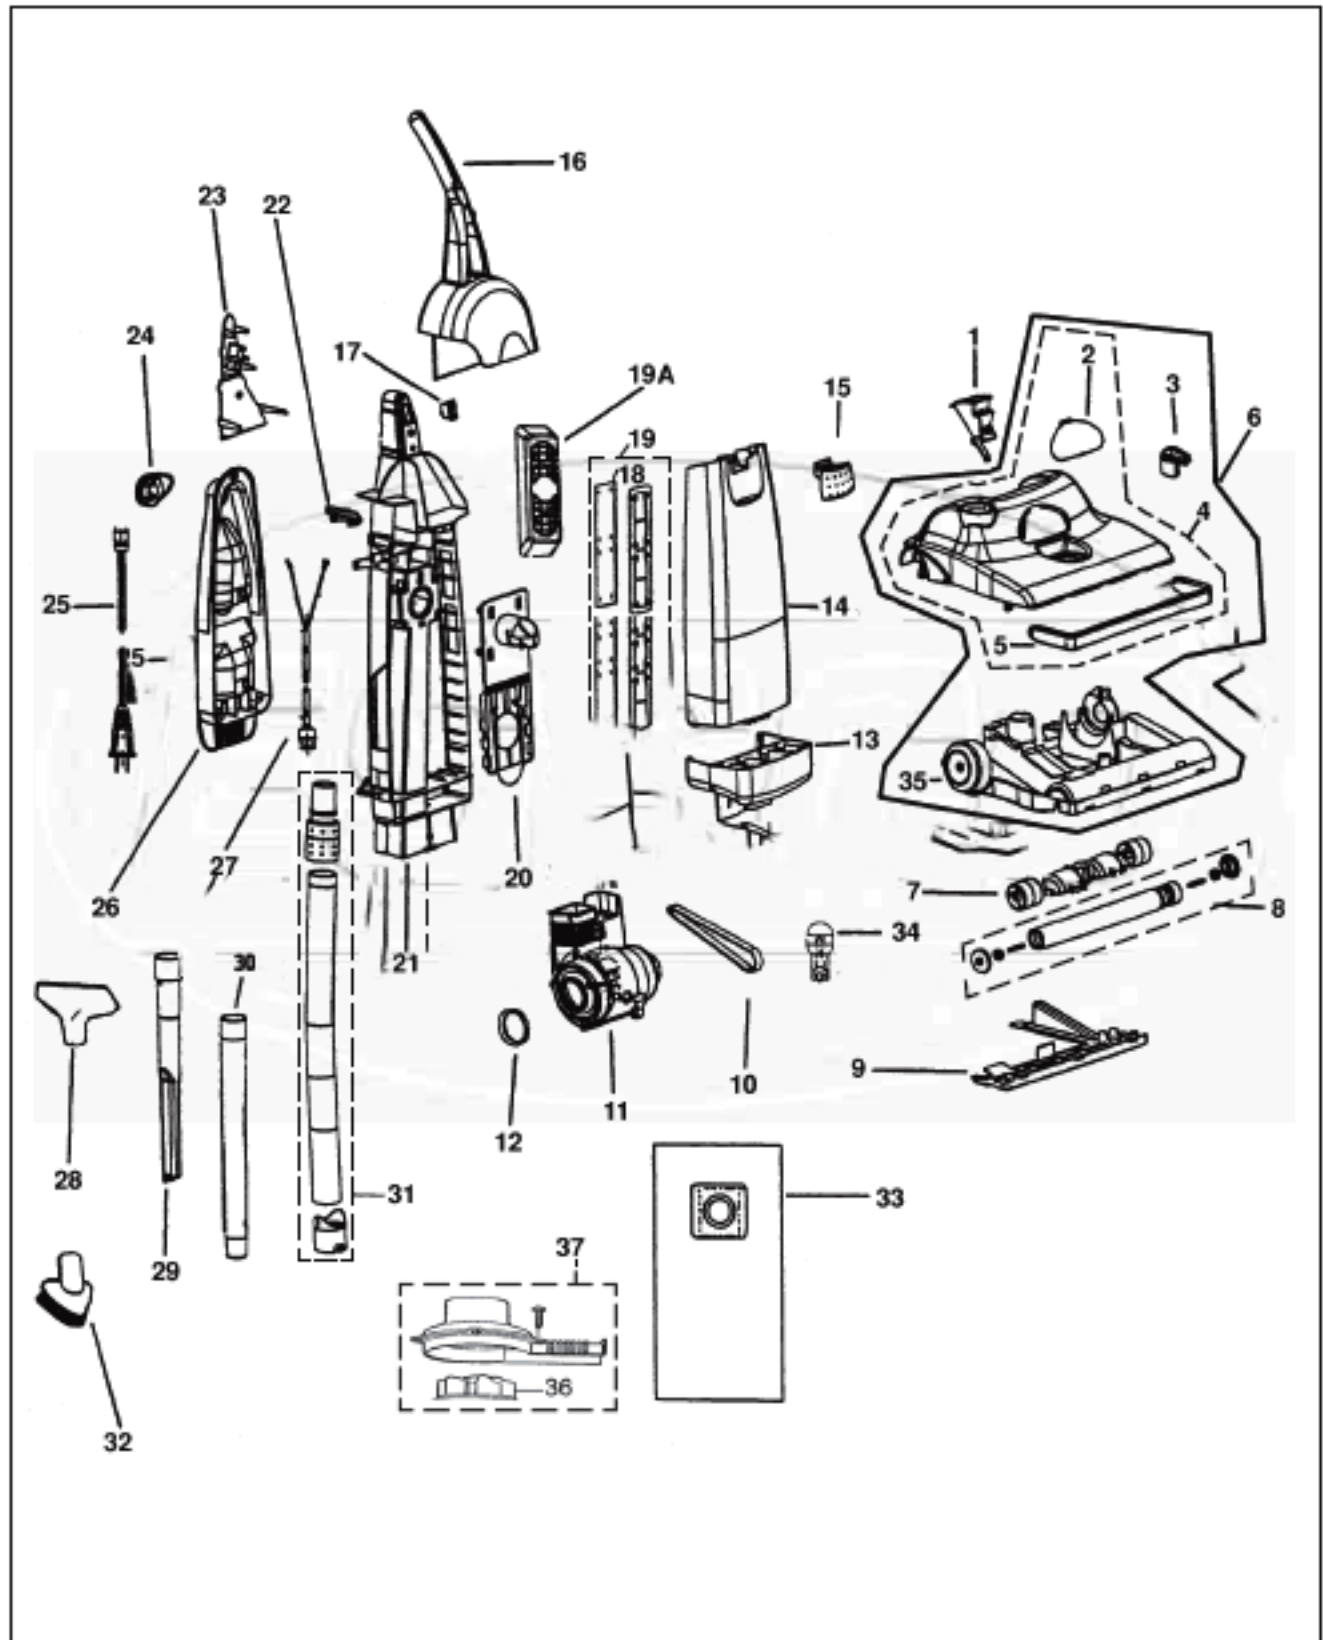

This Owner's Manual is provided and hosted by [Appliance Factory Parts](#).

Bissell 3541 Owner's Manual

[Shop genuine replacement parts for Bissell 3541](#)

[Find Your Bissell Vacuum Cleaner Parts - Select From 377 Models](#)

----- Manual continues below part list -----

Available Replacement Parts for Bissell 3541

B-32029	PAPER BAG, UPRIGHTS, 3PK
HR-3500	HEADLIHT BULB

BISSELL Original & Replacement

POWERCLEAN & PUREAIR Models 3540-1, 3540-2, 3540-3, 3541, 3541P