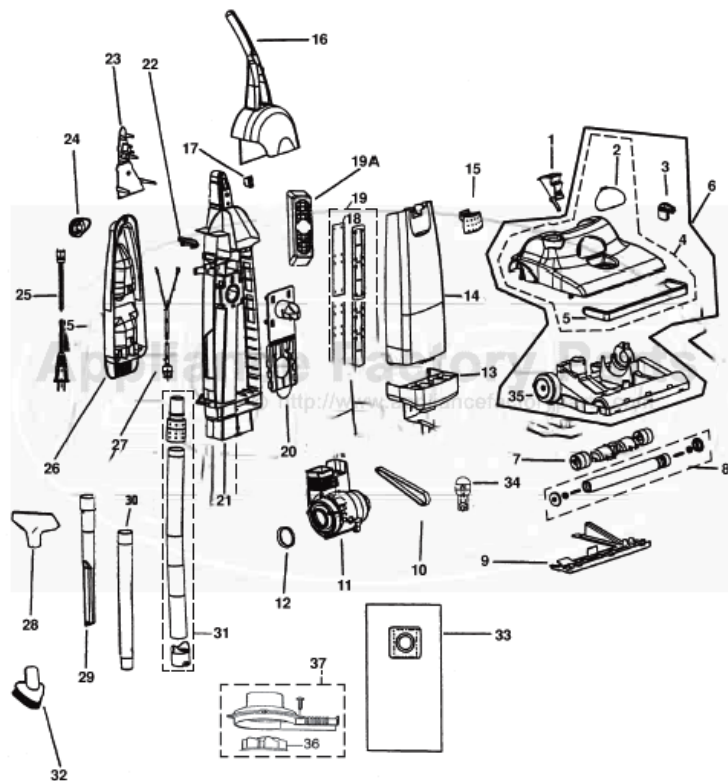

This Owner's Manual is provided and hosted by [Appliance Factory Parts](http://www.appliancefactoryparts.com).

Bissell 3540-1 Owner's Manual

[Shop genuine replacement parts for Bissell 3540-1](#)

[Find Your Bissell Vacuum Cleaner Parts - Select From 377 Models](#)

----- Manual continues below part list -----

Available Replacement Parts for Bissell 3540-1

[HR-3500](#)

HEADLIHT BULB

BISSELL Original & Replacement

POWERCLEAN & PUREAIR Models 3540-1, 3540-2, 3540-3, 3541, 3541P