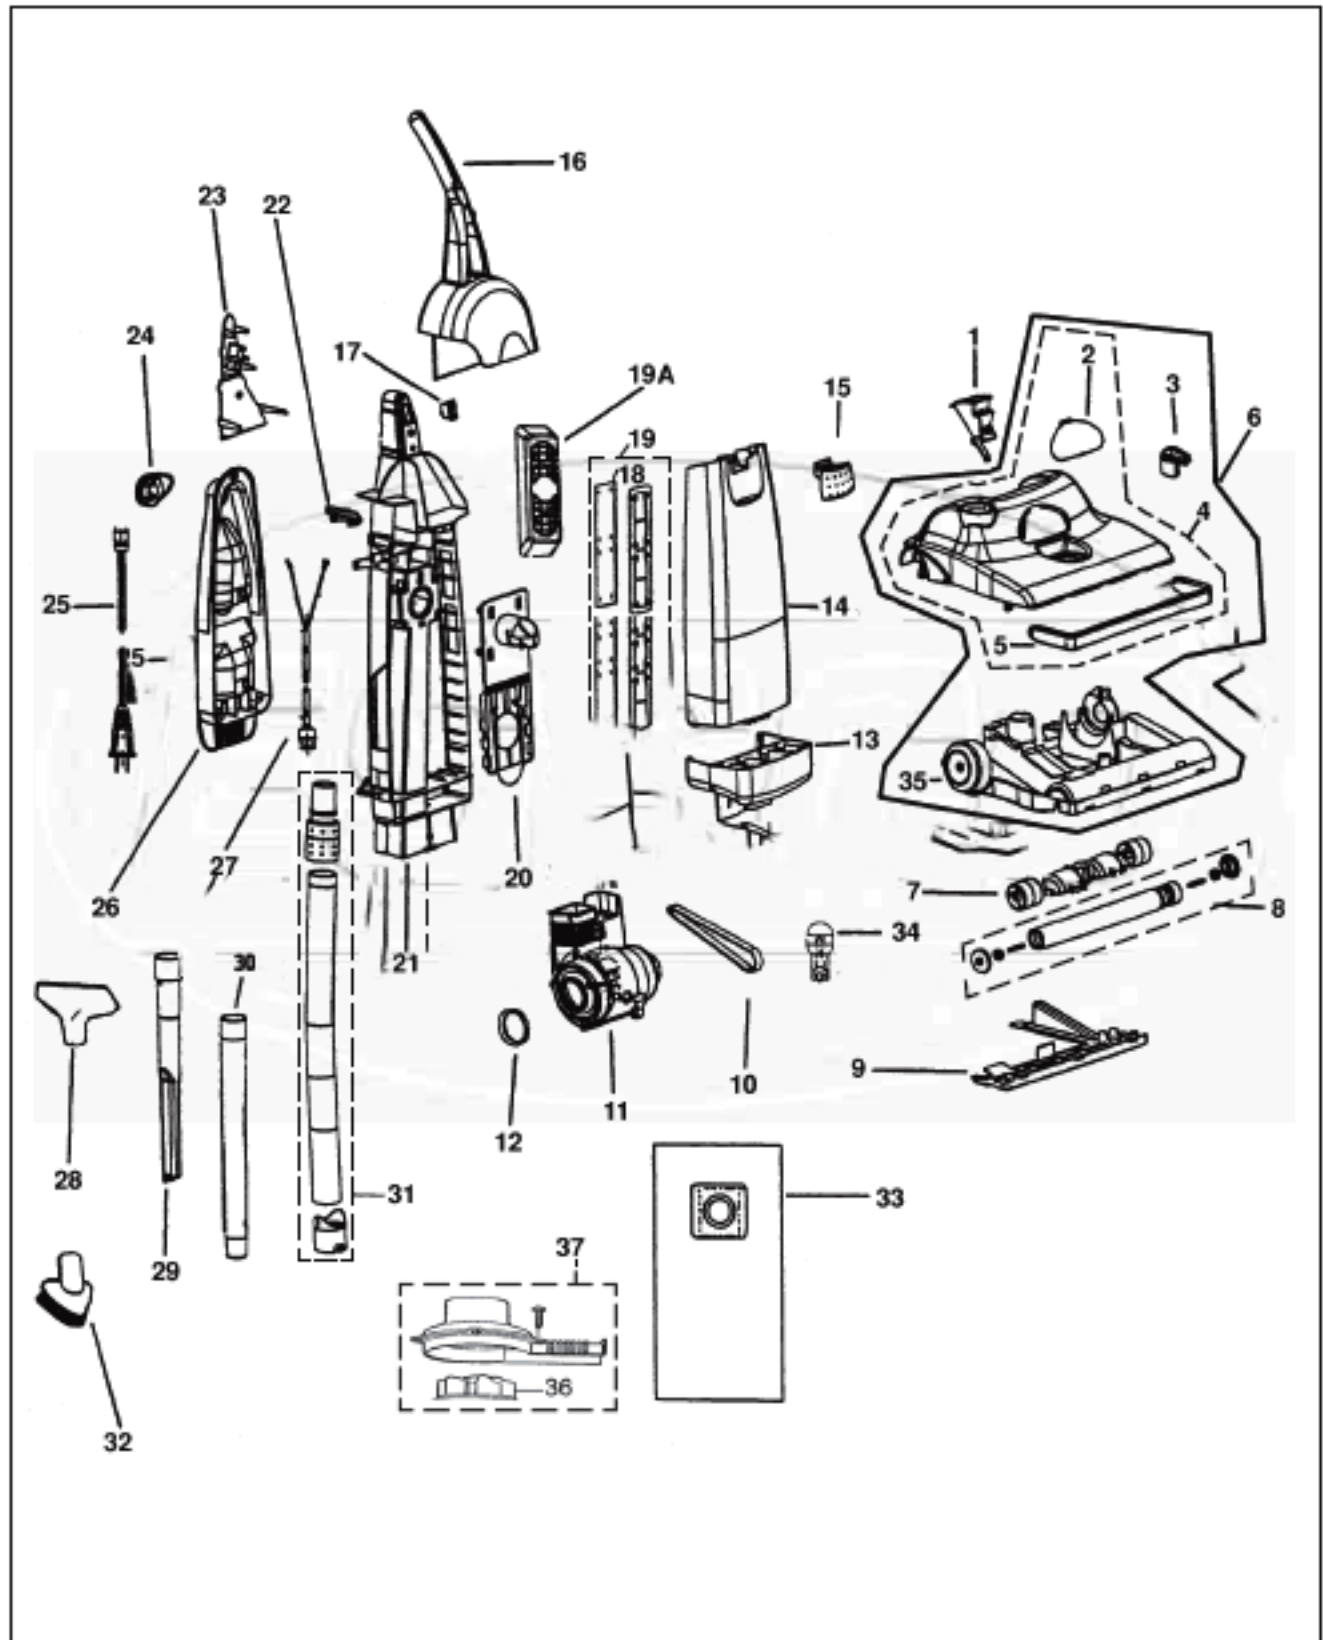

----- Manual continues below part list -----

Available Replacement Parts for Bissell 3540-1

[HR-3500](#)

HEADLIHT BULB

BISSELL Original & Replacement

POWERCLEAN & PUREAIR Models 3540-1, 3540-2, 3540-3, 3541, 3541P