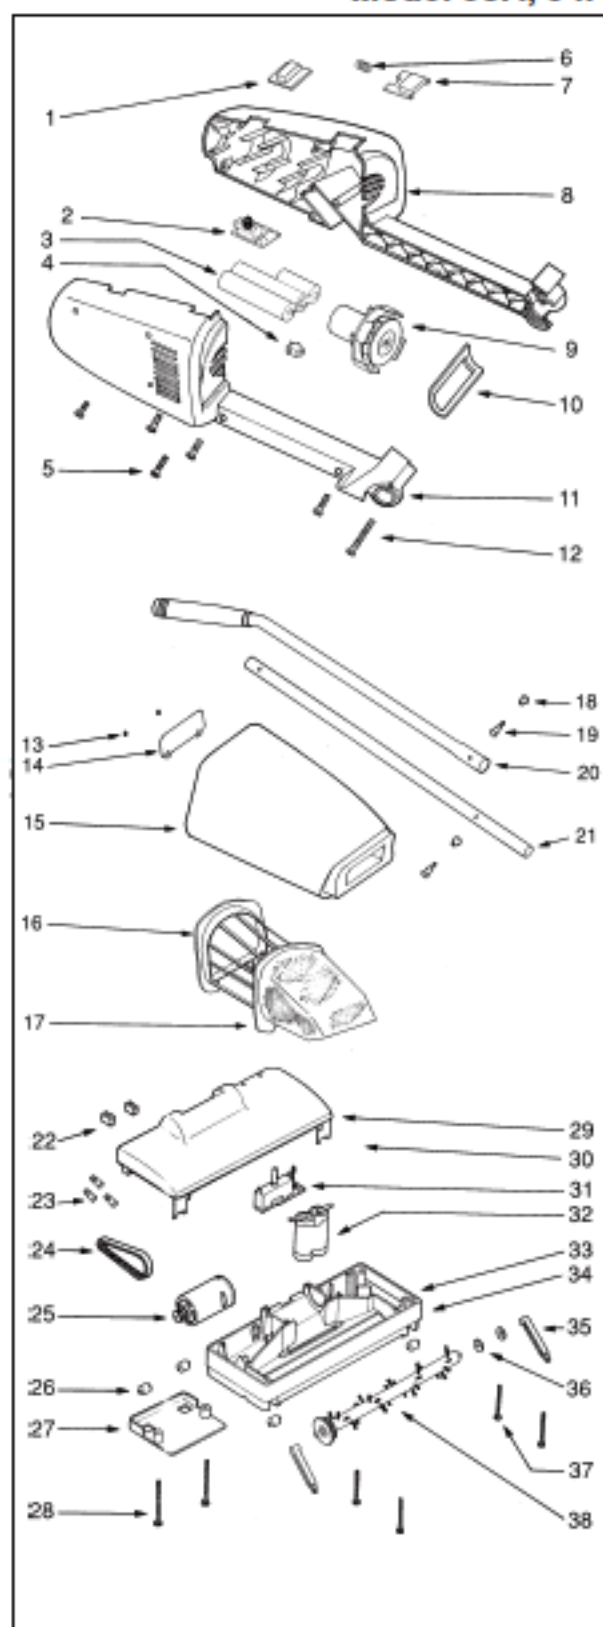

# Original & Replacement **EUREKA**

**BRUSH-UP/BOSS LITE**

**Model 93A, 94A**

KEY	PART NO.	DESCRIPTION
1	E-37631-1	Switch Button
2	NLA	Circuit Board & Switch Ass'y
3	E-37460	Battery Set
4	E-37663	Jack
5	E-55712	Screw
6	E-55794	Spring
7	E-37449-2	Latch 94A
7	E-37449-5	Latch 93A
8	E-01672-1	Housing & Graphics (LH) 94A
8	E-14486-4	Housing & Graphics (LH) 93A
9	E-37461	Motor Ass'y
10	E-37457	Seal
11	E-01671-1	Housing & Graphics (RH) 94A
11	E-01671A-4	Housing & Graphics (RH) 93A
12	E-55712-1	Screw
13	E-55692	Push-on Ring
14	E-37464	Flap
15	NLA	Dust Container
16	E-13920-1	Filter Support
17	E-37466-1	Filter Ass'y
18	E-56003	Handle Retainer Nut
19	E-56004	Handle Retainer Screw
20	E-37665-1	Handle Ass'y - Upper
21	E-37671-1	Handle Tube - Lower
22	E-56328	Motor Pad
23	E-52314-1	Wire Nut
23	<b>SS-3270</b>	<b>Wire Nut</b>
24	E-56334	Drive Belt
25	E-37664	Motor & Pulley Ass'y 94A
25	E-38546	Motor & Pulley Ass'y 93A
26	E-53252	Wheel & Axle
27	E-14050-1	Base Cover Plate 94A
27	E-14050-4	Base Cover Plate 93A
28	E-55712-3	Screw
29	E-01674-1	Nozzle Cover & Graphics Ass'y 94A
29	E-14487-3	Nozzle Cover & Graphics Ass'y 93A
30	E-37476	Upper Gasket
31	E-53288	Circuit Board & Breaker Ass'y
32	NLA	Battery Set
33	E-01673-1	Nozzle Base 94A
33	E-01673-4	Nozzle Base 93A
34	E-37477	Lower Gasket
35	E-37658	Bearing Arm
36	E-56333	Sealing Washer
37	E-55712-4	Screw
38	E-26654	Disturbulator Ass'y
	E-56396	Hardware Package (Not Illustrated)
	E-56003	Hand. Ret. Nut
	E-56004	Hand. Ret. Screw
	E-56019	Screw
	E-56020	Plastic Anchor
	E-26655-1	Transformer (Not Illustrated)
	E-14089-1	Charging Stand (Not Illustrated)