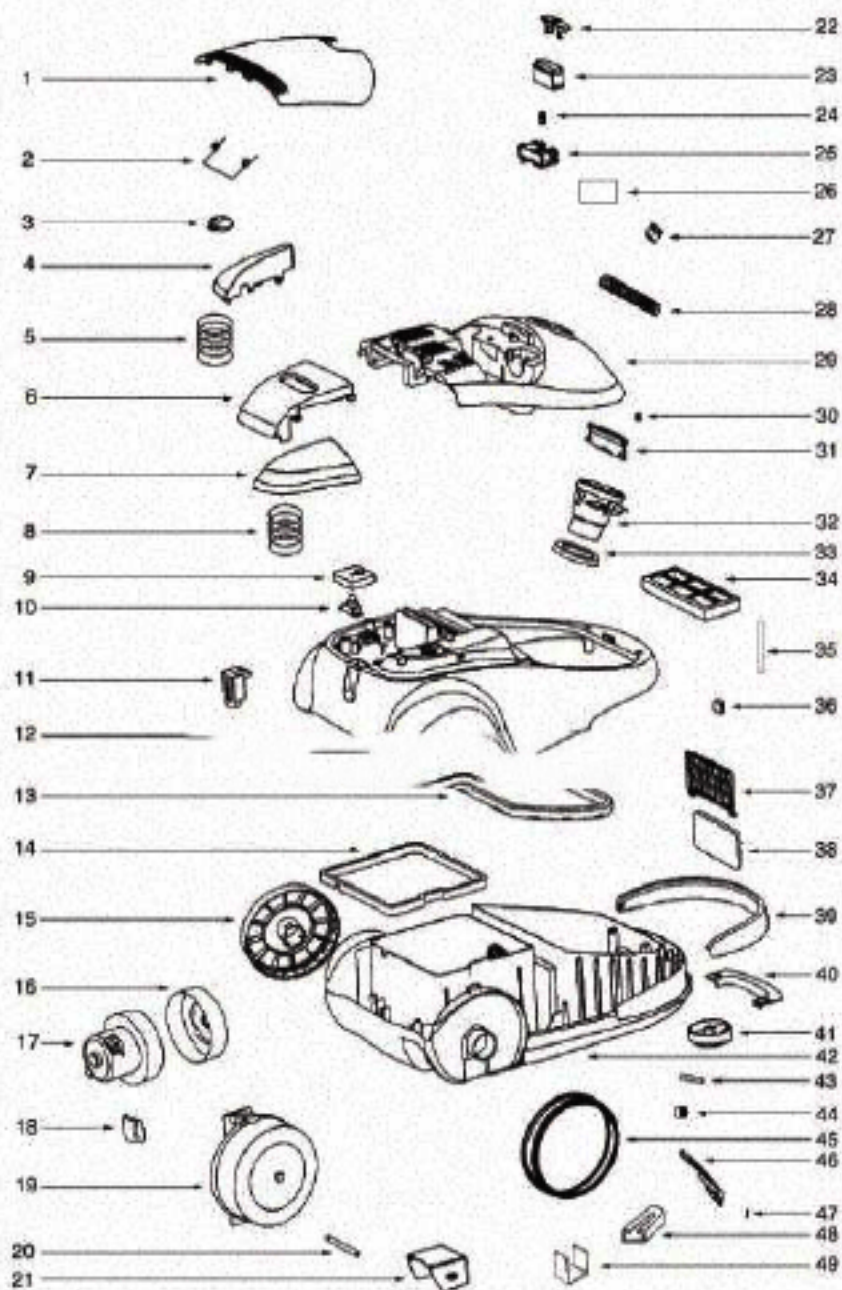

This Owner's Manual is provided and hosted by [Appliance Factory Parts](#).

Eureka 6833A Owner's Manual

[Shop genuine replacement parts for Eureka 6833A](#)

[Find Your Eureka Vacuum Cleaner Parts - Select From 855 Models](#)

----- Manual continues below part list -----

Available Replacement Parts for Eureka 6833A

73276	4-Pk Tri Wing
e-58065	VACUUM BELT EUREKA BELT 2 PACK
ER-2017	BRUSH ROLLER ROLL 54325-1
155506	MOTOR

Ref#	Part	Description	Comments	Qty
1	39737-374M	ACCESSORY COVER		
2	73278	SPRING - ACCESSORY COVER		
3	39910-355N	ADJUSTMENT KNOB		
4	39738-355N	SWITCH PEDAL		
5	73276	SPRING - PEDAL		
6	39911-374M	REAR COVER & GRAPHICS ASS		
7	39739-355N	CORD WINDER PEDAL		
9	73267-119N	SWITCH COVER		
10	39749	ON/OFF SWITCH		
11	73270-374M	HOOK		
12	39734-374M	MIDDLE SHELL		
13	39751	BAG COMPARTMENT SEAL		
14	39747	MOTOR COMPARTMENT SEAL		
15	39744-374M	REAR WHEEL HUB		
16	39759	MOTOR SEAL		
17	39777	MOTOR ASSEMBLY		
18	39785	MOTOR SEAT		
19	39758	CORD REEL		
20	73272	CORD WINDOW SHAFT		
21	73271-355N	CORD WINDOW		
22	73265-355N	ACCESSORY COVER BUTTON		
23	73284	BAG INDICATOR COVER		
24	73283	AIR FLOW ADJUSTER		
25	73281	BAG INDICATOR BASE		
26	39776	PC BOARD		
27	73282	BAG INDICATOR BUOY		
28	73285	BAG INDICATOR SPRING		
29	39735-374M	BAG COVER ASSEMBLY		
30	73279	BAG COVER SPRING		
31	73268-355N	BAG COVER LATCH		
32	73273-374M	BAG COVER ASSEMBLY		
33	73275	RUBBER GASKET		
34	62040	EXHAUST FILTER PKG - STYL		
35	39765	FILTER SEAL		
36	73274	WIRE HOLDER		
37	39740-119N	INLET FILTER FRAME		
38	39750	INLET FILTER		
39	39746-355N	FURNITURE GUAR:		
40	39760	HANDLE PLATE		
41	39742-355N	FRONT WHEEL SUPPORT		
42	39733-355N	LOWER SHELL		
43	73280	FRONT WHEEL AXLE		
44	39743-355N	FRONT WHEEL		
45	39745-355N	REAR WHEEL TIRE		
46	39741-355N	BAG HOLDER		
47	73277	BAG HOLDER SPRING		
48	73269-355N	FLOOR TOOL BRACKET		
49	39768	SOUND FOAM		