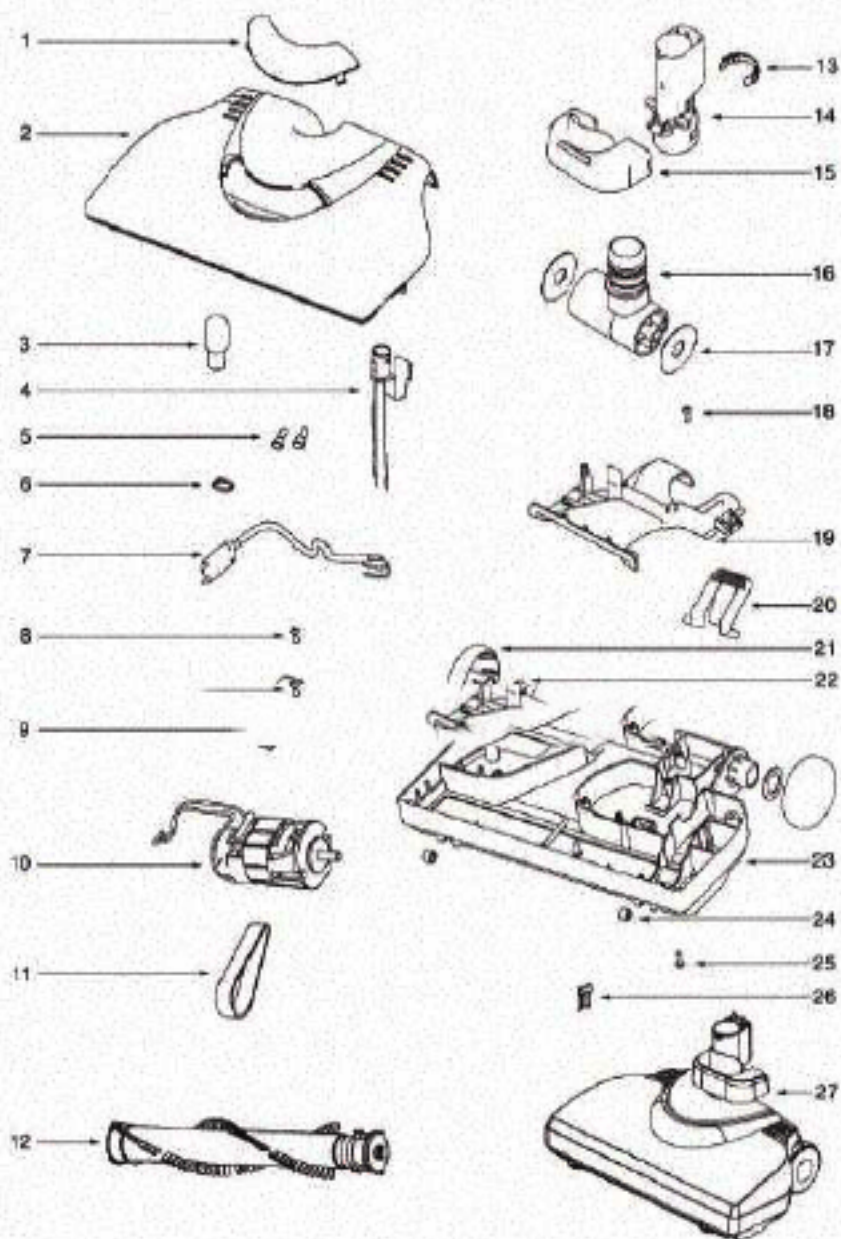

Ref#	Part	Description	Comments	Qty
1	39737-374M	ACCESSORY COVER		
2	73278	SPRING - ACCESSORY COVER		
3	39910-355N	ADJUSTMENT KNOB		
4	39738-355N	SWITCH PEDAL		
5	73276	SPRING - PEDAL		
6	39911-374M	REAR COVER & GRAPHICS ASS		
7	39739-355N	CORD WINDER PEDAL		
9	73267-119N	SWITCH COVER		
10	39749	ON/OFF SWITCH		
11	73270-374M	HOOK		
12	39734-374M	MIDDLE SHELL		
13	39751	BAG COMPARTMENT SEAL		
14	39747	MOTOR COMPARTMENT SEAL		
15	39744-374M	REAR WHEEL HUB		
16	39759	MOTOR SEAL		
17	39777	MOTOR ASSEMBLY		
18	39785	MOTOR SEAT		
19	39758	CORD REEL		
20	73272	CORD WINDOW SHAFT		
21	73271-355N	CORD WINDOW		
22	73265-355N	ACCESSORY COVER BUTTON		
23	73284	BAG INDICATOR COVER		
24	73283	AIR FLOW ADJUSTER		
25	73281	BAG INDICATOR BASE		
26	39776	PC BOARD		
27	73282	BAG INDICATOR BUOY		
28	73285	BAG INDICATOR SPRING		
29	39735-374M	BAG COVER ASSEMBLY		
30	73279	BAG COVER SPRING		
31	73268-355N	BAG COVER LATCH		
32	73273-374M	BAG COVER ASSEMBLY		
33	73275	RUBBER GASKET		
34	62040	EXHAUST FILTER PKG - STYL		
35	39765	FILTER SEAL		
36	73274	WIRE HOLDER		
37	39740-119N	INLET FILTER FRAME		
38	39750	INLET FILTER		
39	39746-355N	FURNITURE GUAR:		
40	39760	HANDLE PLATE		
41	39742-355N	FRONT WHEEL SUPPORT		
42	39733-355N	LOWER SHELL		
43	73280	FRONT WHEEL AXLE		
44	39743-355N	FRONT WHEEL		
45	39745-355N	REAR WHEEL TIRE		
46	39741-355N	BAG HOLDER		
47	73277	BAG HOLDER SPRING		
48	73269-355N	FLOOR TOOL BRACKET		
49	39768	SOUND FOAM		