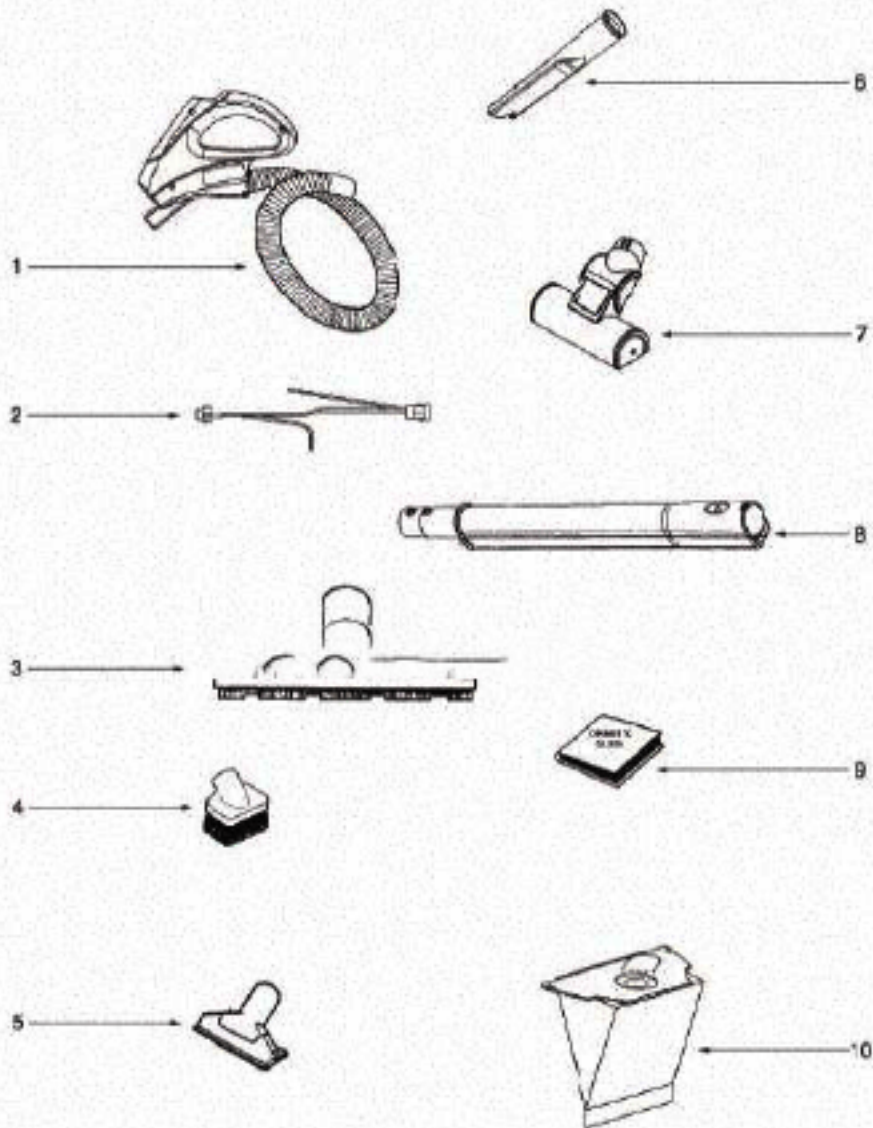

Ref#	Part	Description	Comments	Qty
1	61977-1	POWERHEAD HOSE ASSY - CTN		
2	39420-1	SWITCH & CONNECTOR ASSEMB		
3	39632	DELUXE 14" FLOOR TOOL		
4	39761-119N	DUSTING BRUSH		
5	39763-119N	UPHOLSTERY NOZZLE		
6	39764-119N	CREVICE TOOL		
7	28612A	TURBO NOZZLE ASSY (MODEL		
8	39422-1	DIRECT CONNECT WAND ASSEM		
10	61990	PAPER BAG PKG ASSY (STYLE