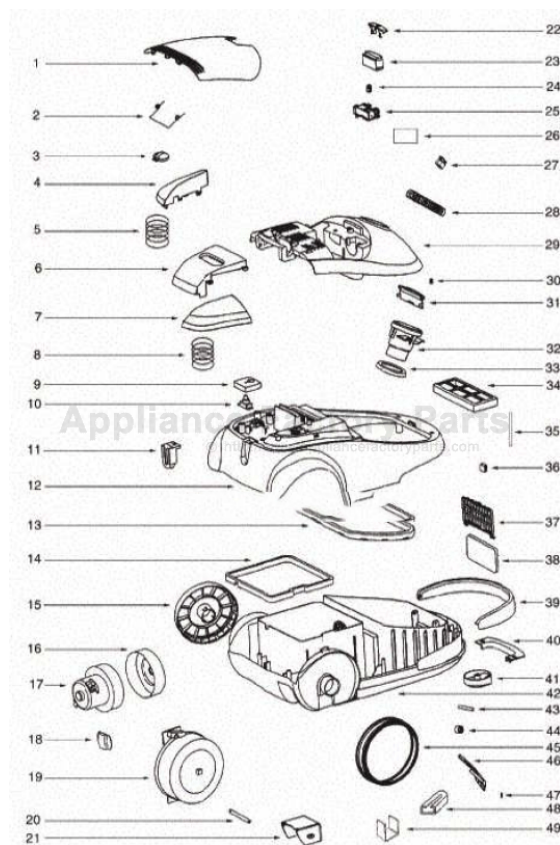

This Owner's Manual is provided and hosted by [Appliance Factory Parts](#).

Eureka 6833A Owner's Manual

[Shop genuine replacement parts for Eureka 6833A](#)

[Find Your Eureka Vacuum Cleaner Parts - Select From 855 Models](#)

----- Manual continues below part list -----

Available Replacement Parts for Eureka 6833A

73276	4-Pk Tri Wing
e-58065	VACUUM BELT EUREKA BELT 2 PACK
ER-2017	BRUSH ROLLER ROLL 54325-1
155506	MOTOR

Ref#	Part	Description	Comments	Qty
1	39737-374M	ACCESSORY COVER		
2	73278	SPRING - ACCESSORY COVER		
3	39910-355N	ADJUSTMENT KNOB		
4	39738-355N	SWITCH PEDAL		
5	73276	SPRING - PEDAL		
6	39911-374M	REAR COVER & GRAPHICS ASS		
7	39739-355N	CORD WINDER PEDAL		
9	73267-119N	SWITCH COVER		
10	39749	ON/OFF SWITCH		
11	73270-374M	HOOK		
12	39734-374M	MIDDLE SHELL		
13	39751	BAG COMPARTMENT SEAL		
14	39747	MOTOR COMPARTMENT SEAL		
15	39744-374M	REAR WHEEL HUB		
16	39759	MOTOR SEAL		
17	39777	MOTOR ASSEMBLY		
18	39785	MOTOR SEAT		
19	39758	CORD REEL		
20	73272	CORD WINDOW SHAFT		
21	73271-355N	CORD WINDOW		
22	73265-355N	ACCESSORY COVER BUTTON		
23	73284	BAG INDICATOR COVER		
24	73283	AIR FLOW ADJUSTER		
25	73281	BAG INDICATOR BASE		
26	39776	PC BOARD		
27	73282	BAG INDICATOR BUOY		
28	73285	BAG INDICATOR SPRING		
29	39735-374M	BAG COVER ASSEMBLY		
30	73279	BAG COVER SPRING		
31	73268-355N	BAG COVER LATCH		
32	73273-374M	BAG COVER ASSEMBLY		
33	73275	RUBBER GASKET		
34	62040	EXHAUST FILTER PKG - STYL		
35	39765	FILTER SEAL		
36	73274	WIRE HOLDER		
37	39740-119N	INLET FILTER FRAME		
38	39750	INLET FILTER		
39	39746-355N	FURNITURE GUAR:		
40	39760	HANDLE PLATE		
41	39742-355N	FRONT WHEEL SUPPORT		
42	39733-355N	LOWER SHELL		
43	73280	FRONT WHEEL AXLE		
44	39743-355N	FRONT WHEEL		
45	39745-355N	REAR WHEEL TIRE		
46	39741-355N	BAG HOLDER		
47	73277	BAG HOLDER SPRING		
48	73269-355N	FLOOR TOOL BRACKET		
49	39768	SOUND FOAM		