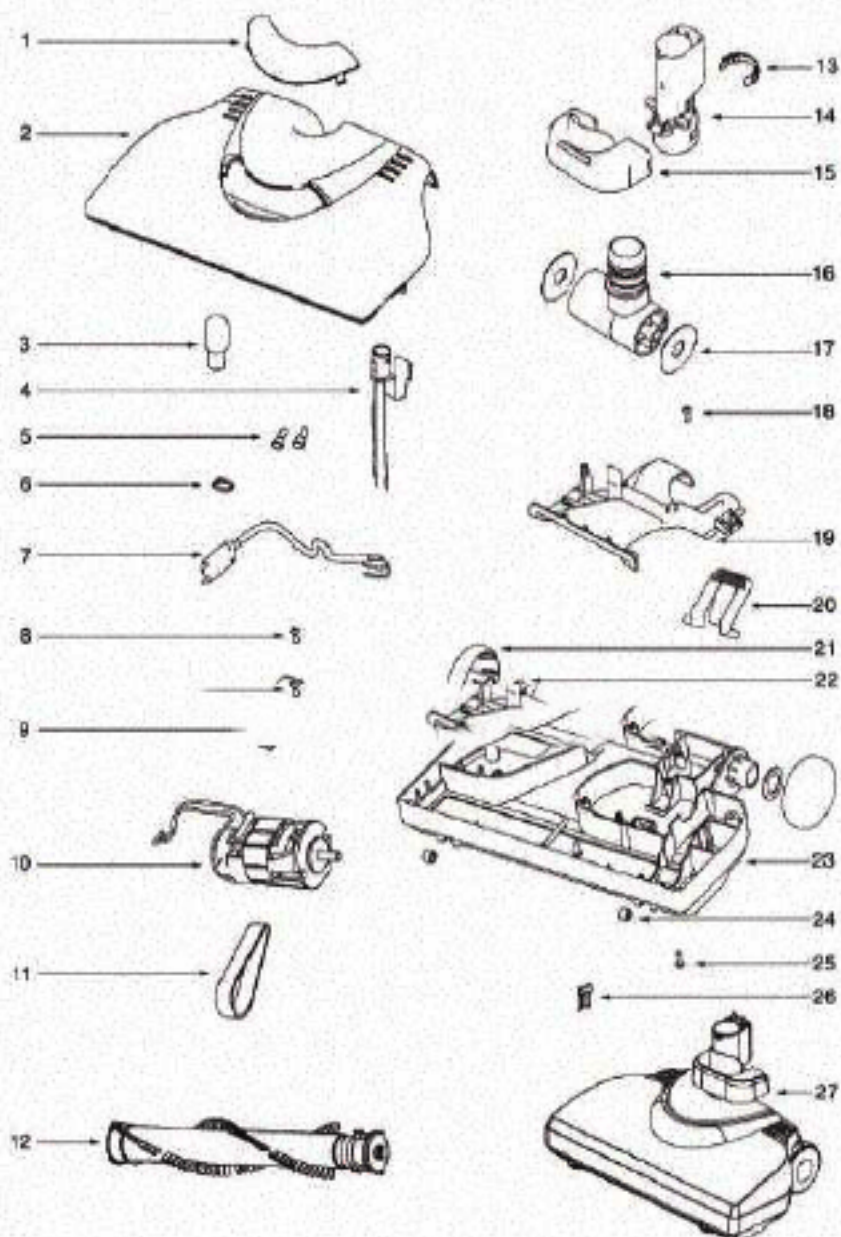

----- Manual continues below part list -----

Available Replacement Parts for Eureka 6833A

73276	4-Pk Tri Wing
e-58065	VACUUM BELT EUREKA BELT 2 PACK
ER-2017	BRUSH ROLLER ROLL 54325-1
155506	MOTOR

Ref#	Part	Description	Comments	Qty
1	39737-374M	ACCESSORY COVER		
2	73278	SPRING - ACCESSORY COVER		
3	39910-355N	ADJUSTMENT KNOB		
4	39738-355N	SWITCH PEDAL		
5	73276	SPRING - PEDAL		
6	39911-374M	REAR COVER & GRAPHICS ASS		
7	39739-355N	CORD WINDER PEDAL		
9	73267-119N	SWITCH COVER		
10	39749	ON/OFF SWITCH		
11	73270-374M	HOOK		
12	39734-374M	MIDDLE SHELL		
13	39751	BAG COMPARTMENT SEAL		
14	39747	MOTOR COMPARTMENT SEAL		
15	39744-374M	REAR WHEEL HUB		
16	39759	MOTOR SEAL		
17	39777	MOTOR ASSEMBLY		
18	39785	MOTOR SEAT		
19	39758	CORD REEL		
20	73272	CORD WINDOW SHAFT		
21	73271-355N	CORD WINDOW		
22	73265-355N	ACCESSORY COVER BUTTON		
23	73284	BAG INDICATOR COVER		
24	73283	AIR FLOW ADJUSTER		
25	73281	BAG INDICATOR BASE		
26	39776	PC BOARD		
27	73282	BAG INDICATOR BUOY		
28	73285	BAG INDICATOR SPRING		
29	39735-374M	BAG COVER ASSEMBLY		
30	73279	BAG COVER SPRING		
31	73268-355N	BAG COVER LATCH		
32	73273-374M	BAG COVER ASSEMBLY		
33	73275	RUBBER GASKET		
34	62040	EXHAUST FILTER PKG - STYL		
35	39765	FILTER SEAL		
36	73274	WIRE HOLDER		
37	39740-119N	INLET FILTER FRAME		
38	39750	INLET FILTER		
39	39746-355N	FURNITURE GUAR:		
40	39760	HANDLE PLATE		
41	39742-355N	FRONT WHEEL SUPPORT		
42	39733-355N	LOWER SHELL		
43	73280	FRONT WHEEL AXLE		
44	39743-355N	FRONT WHEEL		
45	39745-355N	REAR WHEEL TIRE		
46	39741-355N	BAG HOLDER		
47	73277	BAG HOLDER SPRING		
48	73269-355N	FLOOR TOOL BRACKET		
49	39768	SOUND FOAM		