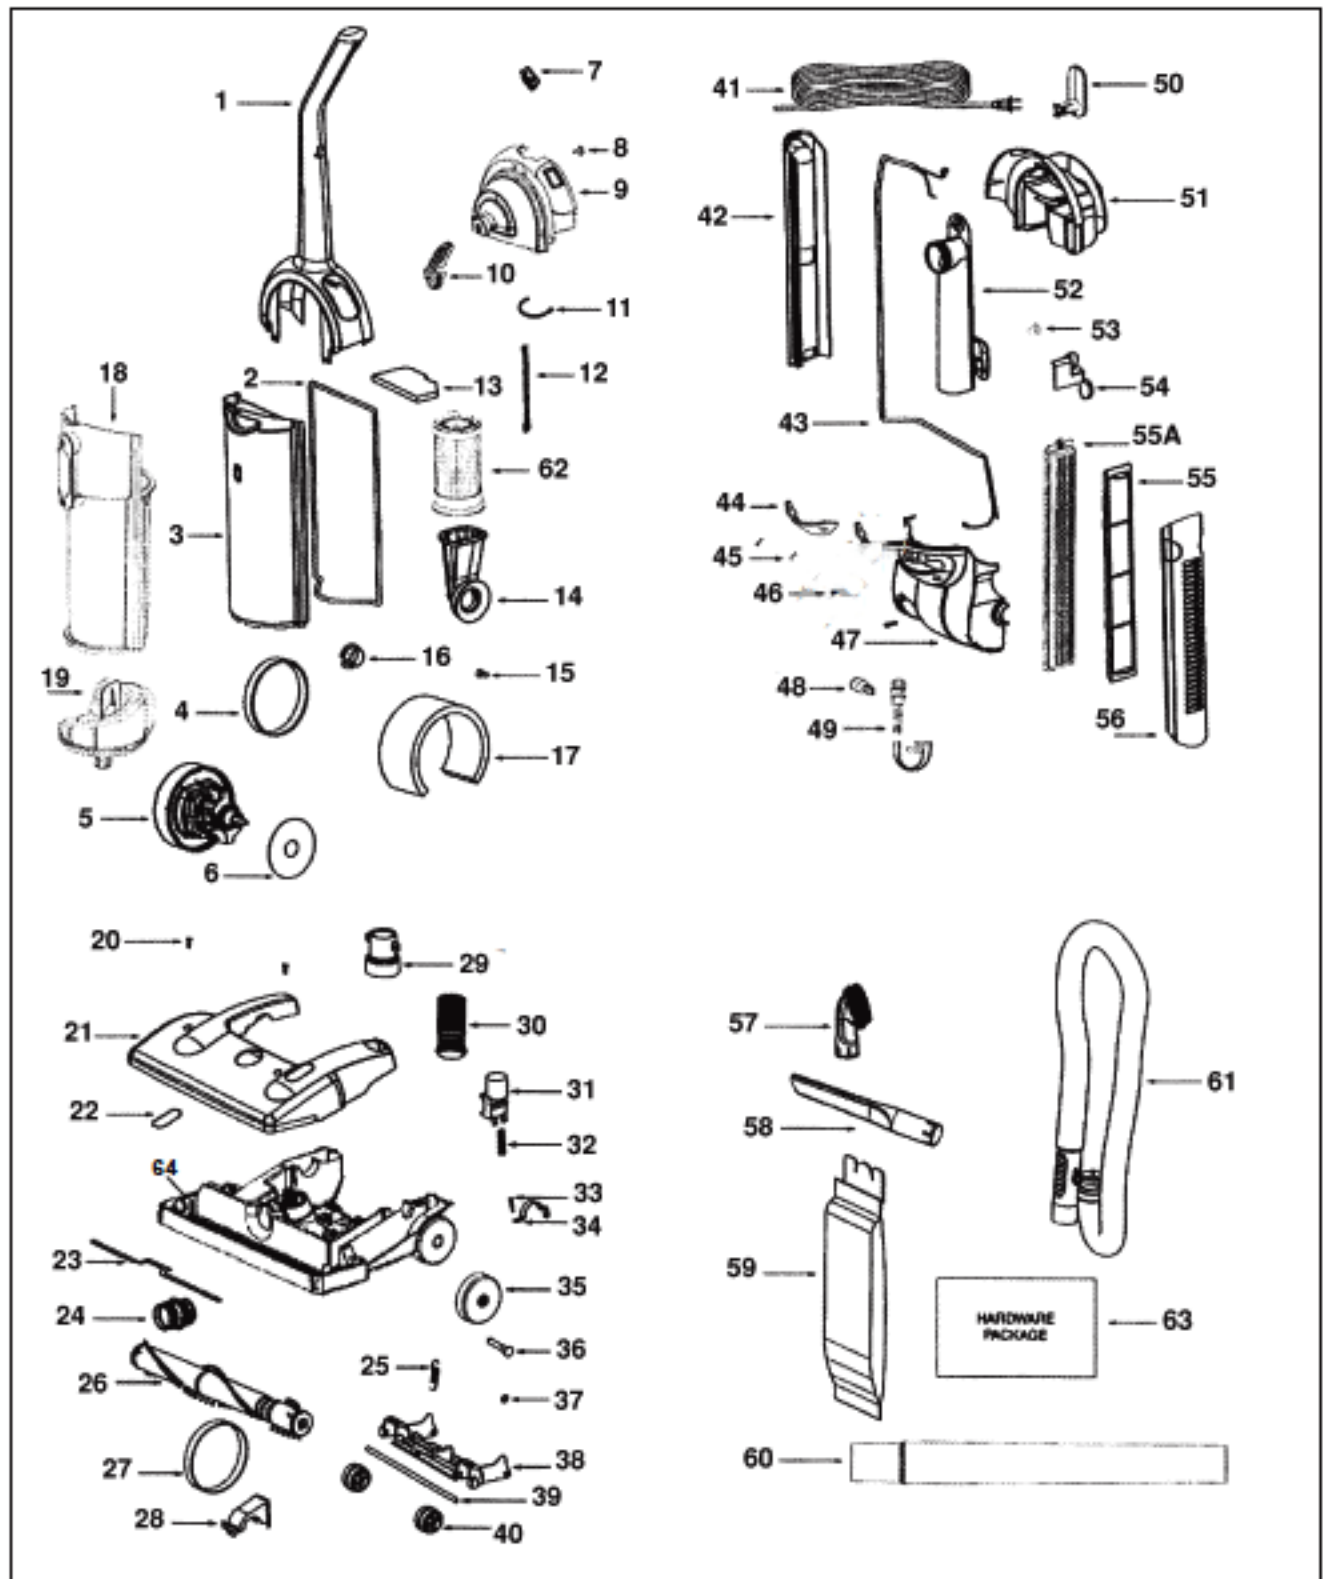

EUREKA Original & Replacement

GENERAL ELECTRIC UPRIGHT
Paper Bag Models GE5500, 106575
Dirt Cup Models GE5550, 106585

Original & Replacement **EUREKA**

GENERAL ELECTRIC UPRIGHT Paper Bag Models GE5500, 106575 Dirt Cup Models GE5550, 106585

KEY	PART NO.	DESCRIPTION	KEY	PART NO.	DESCRIPTION
1	E-39435-1	Handle Assembly	37	E-54432-1	Retaining Ring
2	E-70728-1	Bag Cover Gasket GE5500, 106575	38	E-14993C-119N	Front Wheel Carriage
3	E-71122A	Bag Cover GE5500, 106575	39	E-71551	Front Axle
4	E-27962	Gasket	40	E-39173A-119N	Front Wheel
5	NLA	Motor	41	E-38880-26	Power Cord
6	E-38888A	Motor Shield	42	E-15692-355N	Extension Tube Housing
7	E-39455-1	Switch	43	E-39362-1	Upper Cord Assembly
8	E-80180	Screw	44	E-28466A-313N	Lens
9	E-71116-1	Top Housing GE5500, 106575	45	E-53238-8	Screw
9	E-71116-2	Top Housing GE5550, 106585	46	E-53238-27	Screw
10	E-39357-355N	Latch	47	E-61438-1	Motor Cover GE5500, 106575
11	E-46713-5	Cable Tie	47	E-61438-2	Motor Cover GE5550, 106585
12	E-39252-9	Thermostat GE5500, 106575	48	E-57940-2	Bulb
13	E-70772	Secondary Filter GE5500, 106575	48	HR-3500	Bulb
14	E-71114-1	Air Duct GE5500, 106575	49	E-38828B-5	Headlight Socket
14	E-71114-3	Air Duct GE5550, 106585	50	E-70864A-119N	Upper Cord Hook
15	SS-3270	Wire Nut	51	E-53238-1	Carry Handle
16	E-27552B	Grommet	52	E-61438-2	Rear Tube Assembly GE5500, 106575
17	E-72224-1	Sound Foam	52	E-57940-2	Rear Tube Assembly GE5550, 106585
18	E-71154-1	Dust Cup Assembly GE5550, 106585	53	HR-3500	Fastener
19	E-71152A-1	Plenum Assembly GE5550, 106585	54	E-38828Bst	Hose Retainer
20	E-53238-44	Screw	53	Filter F30	Micron Filter GE5500, 106575
21	E-71059A-1	Hood GE5500, 106575	56	E-61984	Hepa Filter Style GE-1 GE5550, 106585
21	E-71059A-2	Hood GE5550, 106585		GER-1800	HEPA Filter Style GE-1 GE5550, 106585
22	E-28469-313N	Belt View Window	NR	NLA	Filter Cover Slide On Style GE5500, 106575
23	E-58506-3	Gasket	56	E-71587-2	Filter Cover Latch Style GE5550, 106585
24	E-28243A-318N	Hose Adaptor	57	E-60990-2	Combination Brush
25	E-54043	Spring	58	E-28497-119N	Crevice Tool
26	E-80909-3	Brushroll	59	E-61983	Paper Bag Style GE-1 3 PK
26	ER-2035	Brushroll	59	GER-1471	Paper Bag Style GE-1 Microlined DVC 3 PK
27	E-39266	Belt	59	GER-1431	Paper Bag Style GE-1 Micro Filtration Envirocare 3 PK
27	E-61120	Belt 2 PK			
28	E-54376-2	Belt Cap Assembly	60	E-71119-1	Nesting Wands
29	E-28496-119N	Hose Cuff	61	E-61440-3	Hose Assembly GE5500, 106575
30	E-38479-4	Nozzle Hose	61	E-61440-4	Hose Assembly GE5550, 106585
31	E-28468-355N	Handle Release	62	E-61770	Dirt Cup Filter GE5550, 106585
32	E-60133	Spring	63	E-71118A	Hardware Package
33	E-53238-27	Screw	64	E-60938-6	Base
34	E-38420-2	Clamp			
35	E-61875	Rear Wheel			
36	E-38590A	Rear Axle