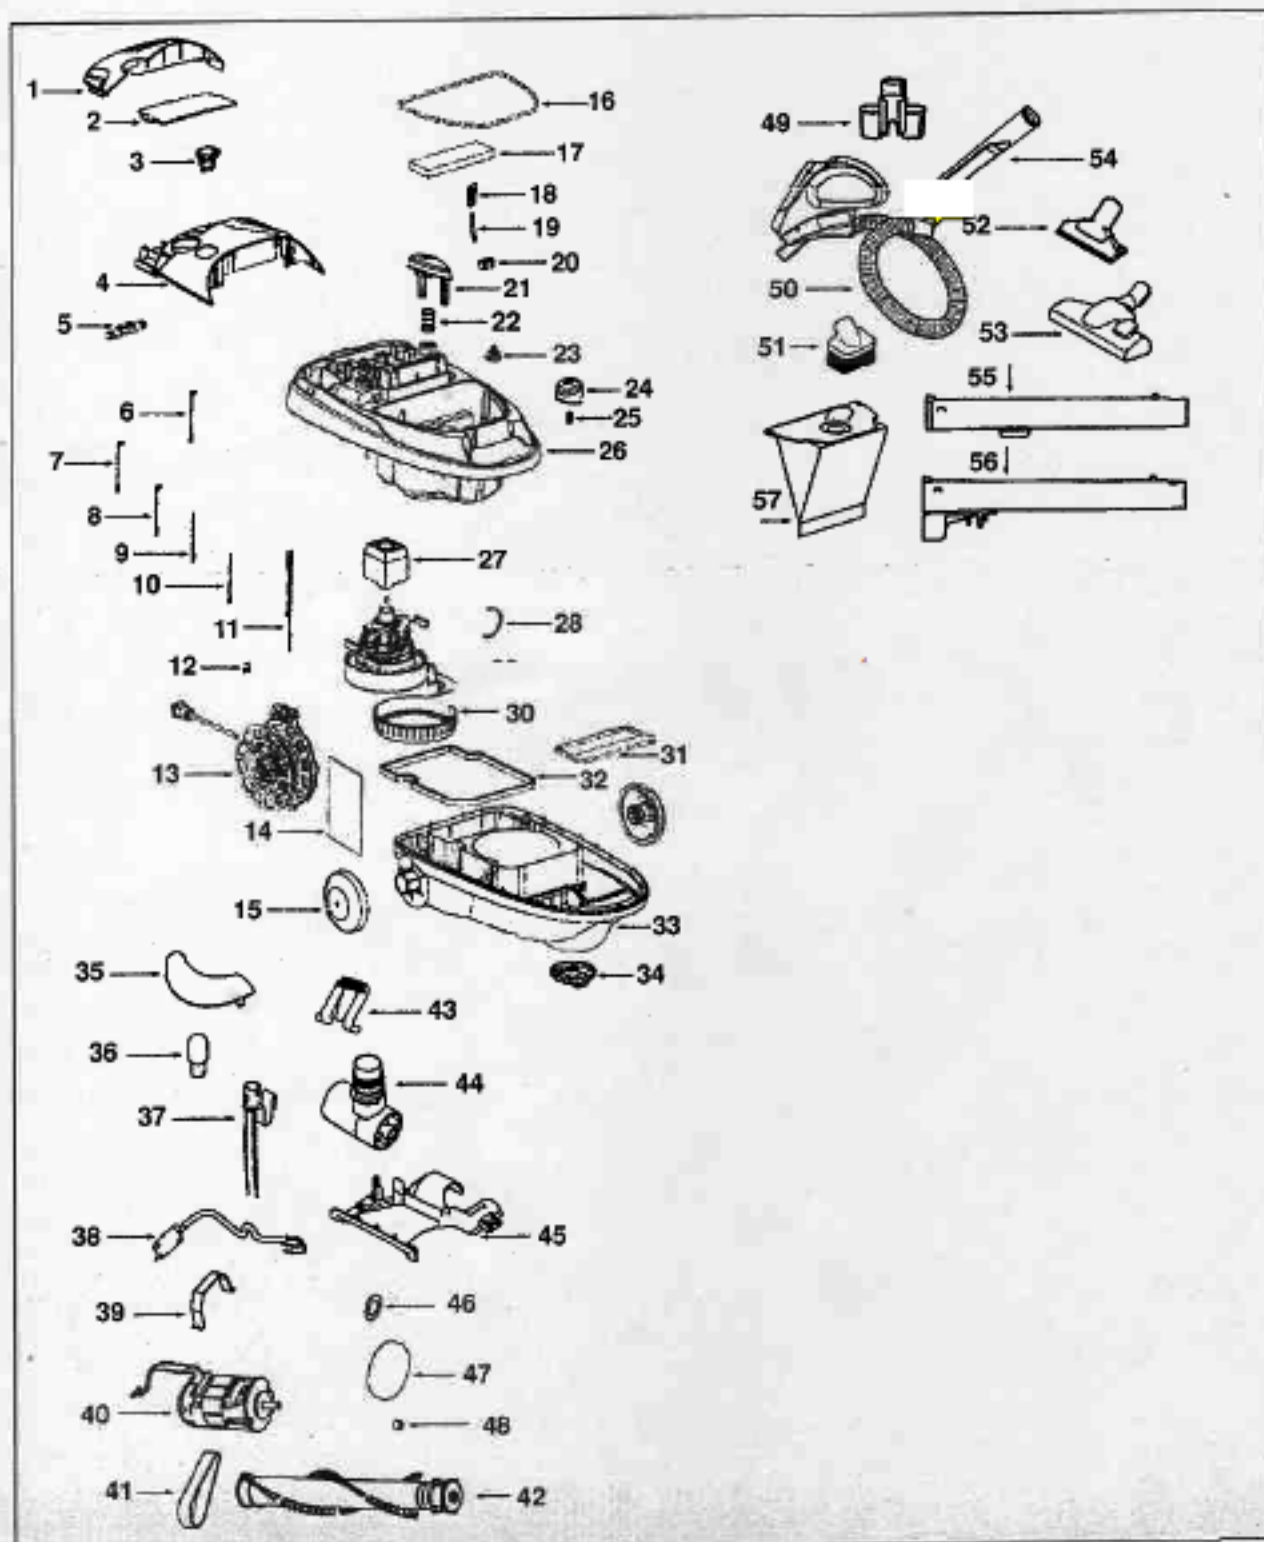

Original & Replacement **EUREKA**

GENERAL ELECTRIC CANISTER
Models GE6850, 106766 Shown

EUREKA Original & Replacement

GENERAL ELECTRIC CANISTER

Models GE6850, 106766 Shown

KEY	PART NO.	DESCRIPTION	KEY	PART NO.	DESCRIPTION
1	E-15781-1	Exhaust Filter Cover & Graphics	31	E-39477	Air Inlet Seal
2	E-39483	Exhaust Filter	32	E-28627	Motor Compartment Seal
3	E-28638-306N	Power Outlet Bezel	33	E-02479-355N	Lower Shell
4	E-02482A-306N	Trim Cover	34	E-39479	Caster Assembly
5	E-39552	Dust Bag Indicator	35	E-39561	Lens
6	E-39490-1	Lead & Terminal Assembly	36	E-59045	Headlight
7	E-39490-4	Lead & Terminal Assembly	37	E-39559	Lamp Socket
8	E-39490-5	Lead & Terminal Assembly	38	E-37753-1	Cord & Plug Assembly
9	E-39490-2	Lead & Terminal Assembly	39	E-38377	Motor Strap
10	E-39490-3	Lead & Terminal Assembly	40	E-54343-1	Motor Assembly
11	E-59500	Thermostat & Terminal Ass'y	41	E-58065	Belt - Style AR
12	E-60192-1	Wire Splice	42	E-54325-1	Brushroll
13	E-28632	Cord Reel Assembly	42	ER-2015	Brushroll
14	E-39530	Wiring Shield	43	E-39560-119N	Foot Pedal
15	E-28621-355N	Rear Wheel	44	E-72838-119N	Handle Socket Assembly
16	E-70055-4	Bag Chamber Gasket	45	E-39562	T-Joint Cover Assembly
17	E-39481	Secondary Filter	46	E-56180	Felt Washer
18	E-28633	No Bag Safety Device	47	E-72327-119N	Rear Wheel
19	E-39478	Leaf Spring	48	E-60963	Front Wheel Assembly
20	E-39506	Connector / Power Outlet	49	E-54810	Tool Holder
21	E-28624-355N	On/Off Pedal	50	E-61834-2	Hose Assembly
22	E-71922	Switch Pedal Spring	51	E-54505-3	Dusting Brush
23	E-39482	Push Switch	50	E-99384-3	Upholstery Nozzle
24	E-28623-355N	Cord Reel Pedal	55	E-36879-879-5	Deluxe Floor Nozzle
25	E-71923	Cord Reel Pedal Spring	54	E-26708-TT8N	Crevice Tool
26	E-02480B-355N	Upper Shell	55	E-36879-5	Straight Wand Assembly
27	E-28630	Motor Bushing	56	E-37738-7	Upper Wand Assembly
28	E-46713-5	Cable Tie	57	E-61980	Paper Bag Style CN1 3 Pk
29	E-60261-8	Motor Assembly	57	GER-1433	Paper Bag Style CN1
30	E-28032	Motor Mounting Gasket			Micro Filtration Envirocare 3 Pk