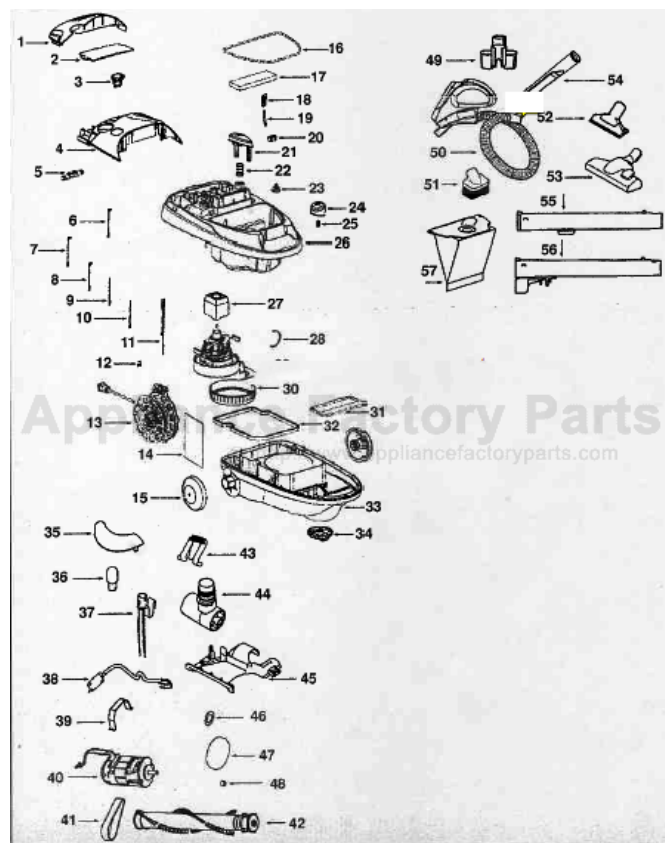

[Find Your GE Vacuum Cleaner Parts - Select From 21 Models](#)

----- Manual continues below part list -----