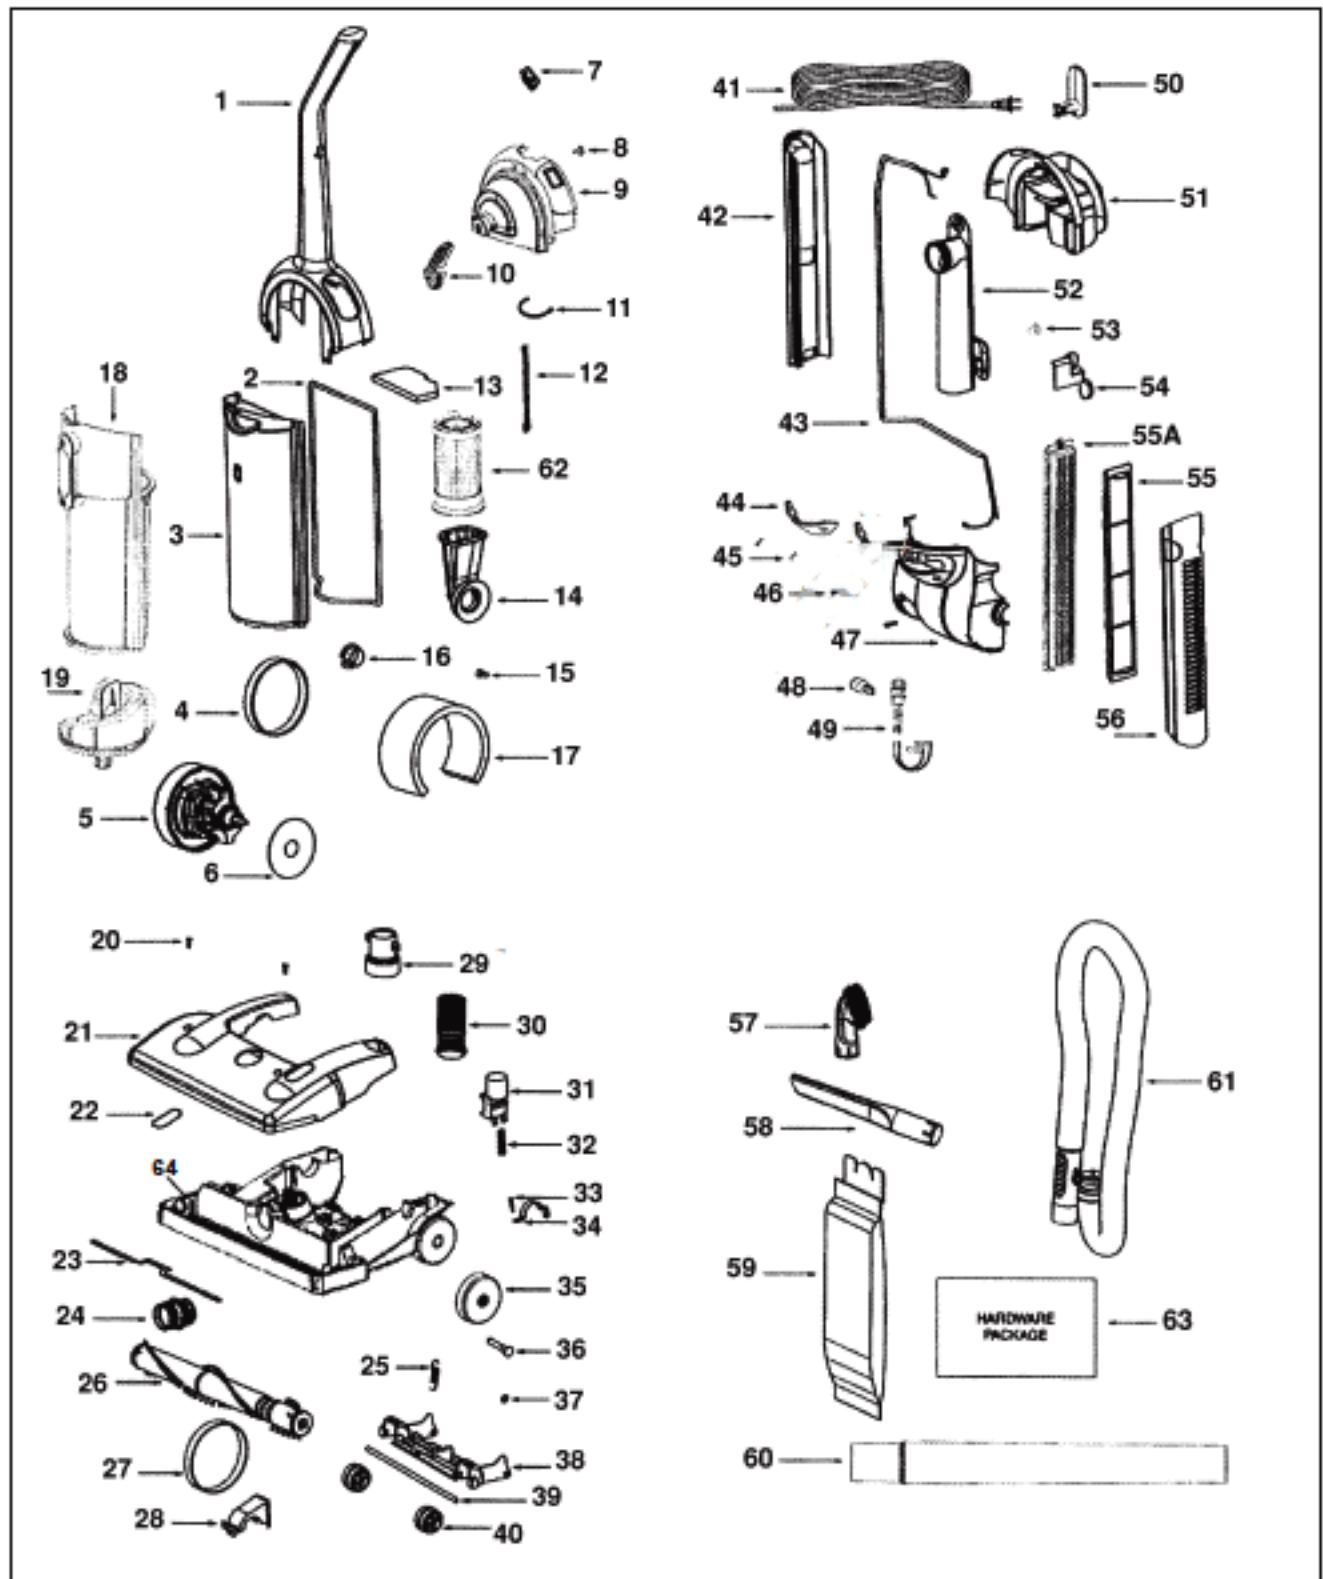

EUREKA Original & Replacement

GENERAL ELECTRIC UPRIGHT
Paper Bag Models GE5500, 106575
Dirt Cup Models GE5550, 106585

Original & Replacement **EUREKA**

GENERAL ELECTRIC UPRIGHT Paper Bag Models GE5500, 106575 Dirt Cup Models GE5550, 106585

KEY	PART NO.	DESCRIPTION	KEY	PART NO.	DESCRIPTION
1	E-39435-1	Handle Assembly	37	E-54432-1	Retaining Ring
2	E-70728-1	Bag Cover Gasket GE5500, 106575	38	E-14993C-119N	Front Wheel Carriage
3	E-71122A	Bag Cover GE5500, 106575	39	E-71551	Front Axle
4	E-27982	Gasket	40	E-39173A-119N	Front Wheel
5	NLA	Motor	41	E-38880-26	Power Cord
6	E-38888A	Motor Shield	42	E-15892-355N	Extension Tube Housing
7	E-39455-1	Switch	43	E-39362-1	Upper Cord Assembly
8	E-80180	Screw	44	E-28466A-313N	Lens
9	E-71118-1	Top Housing GE5500, 106575	45	E-53238-8	Screw
9	E-71118-2	Top Housing GE5550, 106585	46	E-53238-27	Screw
10	E-39357-355N	Latch	47	E-81438-1	Motor Cover GE5500, 106575
11	E-46713-5	Cable Tie	47	E-81438-2	Motor Cover GE5550, 106585
12	E-39252-9	Thermostat GE5500, 106575	48	E-57940-2	Bulb
13	E-70772	Secondary Filter GE5500, 106575	48	HR-3500	Bulb
14	E-71114-1	Air Duct GE5500, 106575	49	E-38828B-5	Headlight Socket
14	E-71114-3	Air Duct GE5550, 106585	50	E-70864A-119N	Upper Cord Hook
15	SS-3270	Wire Nut	51	E-53238-1	Carry Handle
16	E-27552B	Grommet	52	E-81438-2	Rear Tube Assembly GE5500, 106575
17	E-72224-1	Sound Foam	52	E-57940-2	Rear Tube Assembly GE5550, 106585
18	E-71154-1	Dust Cup Assembly GE5550, 106585	53	HR-3500	Fastener
19	E-71152A-1	Plenum Assembly GE5550, 106585	54	E-38828Bst	Hose Retainer
20	E-53238-44	Screw	53	Filter F30	Micron Filter GE5500, 106575
21	E-71059A-1	Hood GE5500, 106575	56	E-81984	Hepa Filter Style GE-1 GE5550, 106585
21	E-71059A-2	Hood GE5550, 106585		GER-1800	HEPA Filter Style GE-1 GE5550, 106585
22	E-28469-313N	Belt View Window	NR	NLA	Filter Cover Slide On Style GE5500, 106575
23	E-58506-3	Gasket	56	E-71587-2	Filter Cover Latch Style GE5550, 106585
24	E-28243A-318N	Hose Adaptor	57	E-80990-2	Combination Brush
25	E-54043	Spring	58	E-28497-119N	Crevice Tool
26	E-80909-3	Brushroll	59	E-81983	Paper Bag Style GE-1 3 PK
26	ER-2035	Brushroll	59	GER-1471	Paper Bag Style GE-1 Microlined DVC 3 PK
27	E-39266	Belt	59	GER-1431	Paper Bag Style GE-1 Micro Filtration Envirocare 3 PK
27	E-81120	Belt 2 PK			
28	E-54376-2	Belt Cap Assembly	60	E-71119-1	Nesting Wands
29	E-28496-119N	Hose Cuff	61	E-81440-3	Hose Assembly GE5500, 106575
30	E-38479-4	Nozzle Hose	61	E-81440-4	Hose Assembly GE5550, 106585
31	E-28468-355N	Handle Release	62	E-81770	Dirt Cup Filter GE5550, 106585
32	E-80133	Spring	63	E-71118A	Hardware Package
33	E-53238-27	Screw	64	E-80938-6	Base
34	E-38420-2	Clamp			
35	E-81875	Rear Wheel			
36	E-38590A	Rear Axle