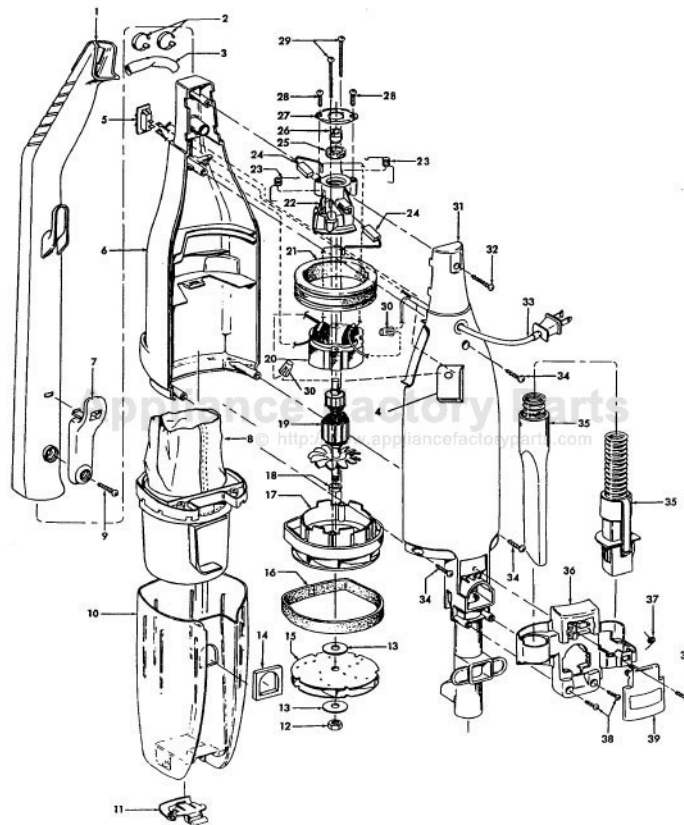

# HOOVER S2610 Owner's Manual

[Shop genuine replacement parts for HOOVER S2610](#)

[Find Your HOOVER Vacuum Cleaner Parts - Select From 1456 Models](#)

----- Manual continues below -----

Ref. No.	Part No.	Description	Ref. No.	Part No.	Description
1	39454061	Handle	25	21329108	Washer
2	27479307	Wire Tie	26	24118214	Motor Bearing
3	37227002	Air Intake Door	27	36134006	Bearing Retainer
4	46326005	Receptacle Assem.	28	214793DA	Screw
5	28161063	Switch	29	21479443	Screw
6	37222023	Front Housing - ACF	30	27618508	Wire Connector
7	39442045	Hose Wrap	31	37222016	Rear Housing - ABE (incl. it. 14)
8	43615087	Filter / Separator Assembly	32	21447236	Screw
9	21447236	Screw	33	46363110	Attachment Cord
10	43645047	Dirt Cup - (Inc. It. 11)	34	21447072	Screw (3)
11	36153004	Latch - AG	35	43491014	Hose Assembly
12	21642021	Nut	36	36433119	Tool Holder
13	21312818	Washer	37	38351018	Spring
14	38783022	Seal	38	21447124	Screw
15	43566012	Fan Assembly	39	37227002	Air Intake Door
	43566019	Fan Assembly			
16	34123048	Motor Support Seal	Items Not Illustrated		
17	42193024	Motor Housing Assembly			
18	31148011	Spacer		38765021	Secondary Filter
19	44731085	Armature Assembly		34341011	Retainer Clip (Used to secure Receptacle Assembly - Item 4)
20	45312072	Field Assembly (incl. it. 24)	Packaging Material		
21	31195005	Motor Mount Insulator		56512178	Owners Manual
22	37193026	Motor Brush Housing		58134040	Carton
23	38353014	Spring (2)		58364018	Cleaner Support
24	47313010	Motor Brush Assembly (includes 2 brushes and 2 crimps)			

Items Not Illustrated

59139294	Cord Strap
171078--	Torx Driver (Used to remove item 19 Screw)