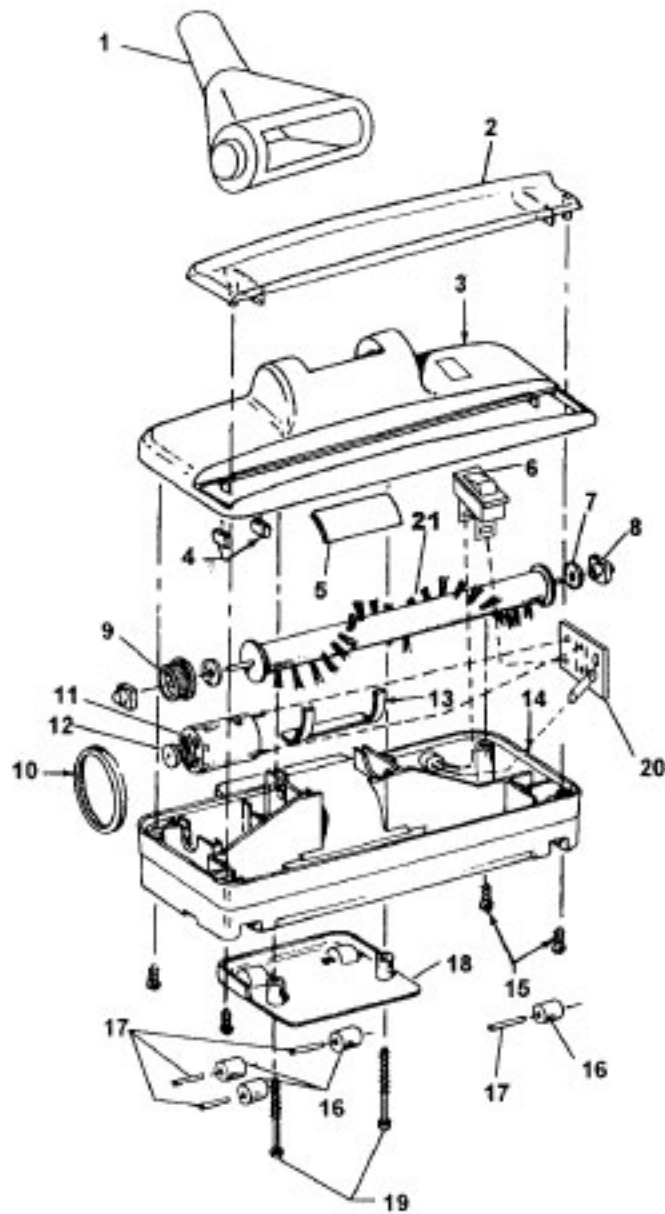

# HOOVER S2610 Owner's Manual

[Shop genuine replacement parts for HOOVER S2610](#)

[Find Your HOOVER Vacuum Cleaner Parts - Select From 1456 Models](#)

----- Manual continues below -----

Ref. No.	Part No.	Description	Ref. No.	Part No.	Description
1	39454061	Handle	25	21329108	Washer
2	27479307	Wire Tie	26	24118214	Motor Bearing
3	37227002	Air Intake Door	27	36134006	Bearing Retainer
4	46326005	Receptacle Assem.	28	214793DA	Screw
5	28161063	Switch	29	21479443	Screw
6	37222023	Front Housing - ACF	30	27618508	Wire Connector
7	39442045	Hose Wrap	31	37222016	Rear Housing - ABE (incl. it. 14)
8	43615087	Filter / Separator Assembly	32	21447236	Screw
9	21447236	Screw	33	46363110	Attachment Cord
10	43645047	Dirt Cup - (Inc. It. 11)	34	21447072	Screw (3)
11	36153004	Latch - AG	35	43491014	Hose Assembly
12	21642021	Nut	36	36433119	Tool Holder
13	21312818	Washer	37	38351018	Spring
14	38783022	Seal	38	21447124	Screw
15	43566012	Fan Assembly	39	37227002	Air Intake Door
	43566019	Fan Assembly			
16	34123048	Motor Support Seal	Items Not Illustrated		
17	42193024	Motor Housing Assembly			
18	31148011	Spacer		38765021	Secondary Filter
19	44731085	Armature Assembly		34341011	Retainer Clip (Used to secure Receptacle Assembly - Item 4)
20	45312072	Field Assembly (incl. it. 24)	Packaging Material		
21	31195005	Motor Mount Insulator		56512178	Owners Manual
22	37193026	Motor Brush Housing		58134040	Carton
23	38353014	Spring (2)		58364018	Cleaner Support
24	47313010	Motor Brush Assembly (includes 2 brushes and 2 crimps)			

Items Not Illustrated

59139294	Cord Strap
171078--	Torx Driver (Used to remove item 19 Screw)