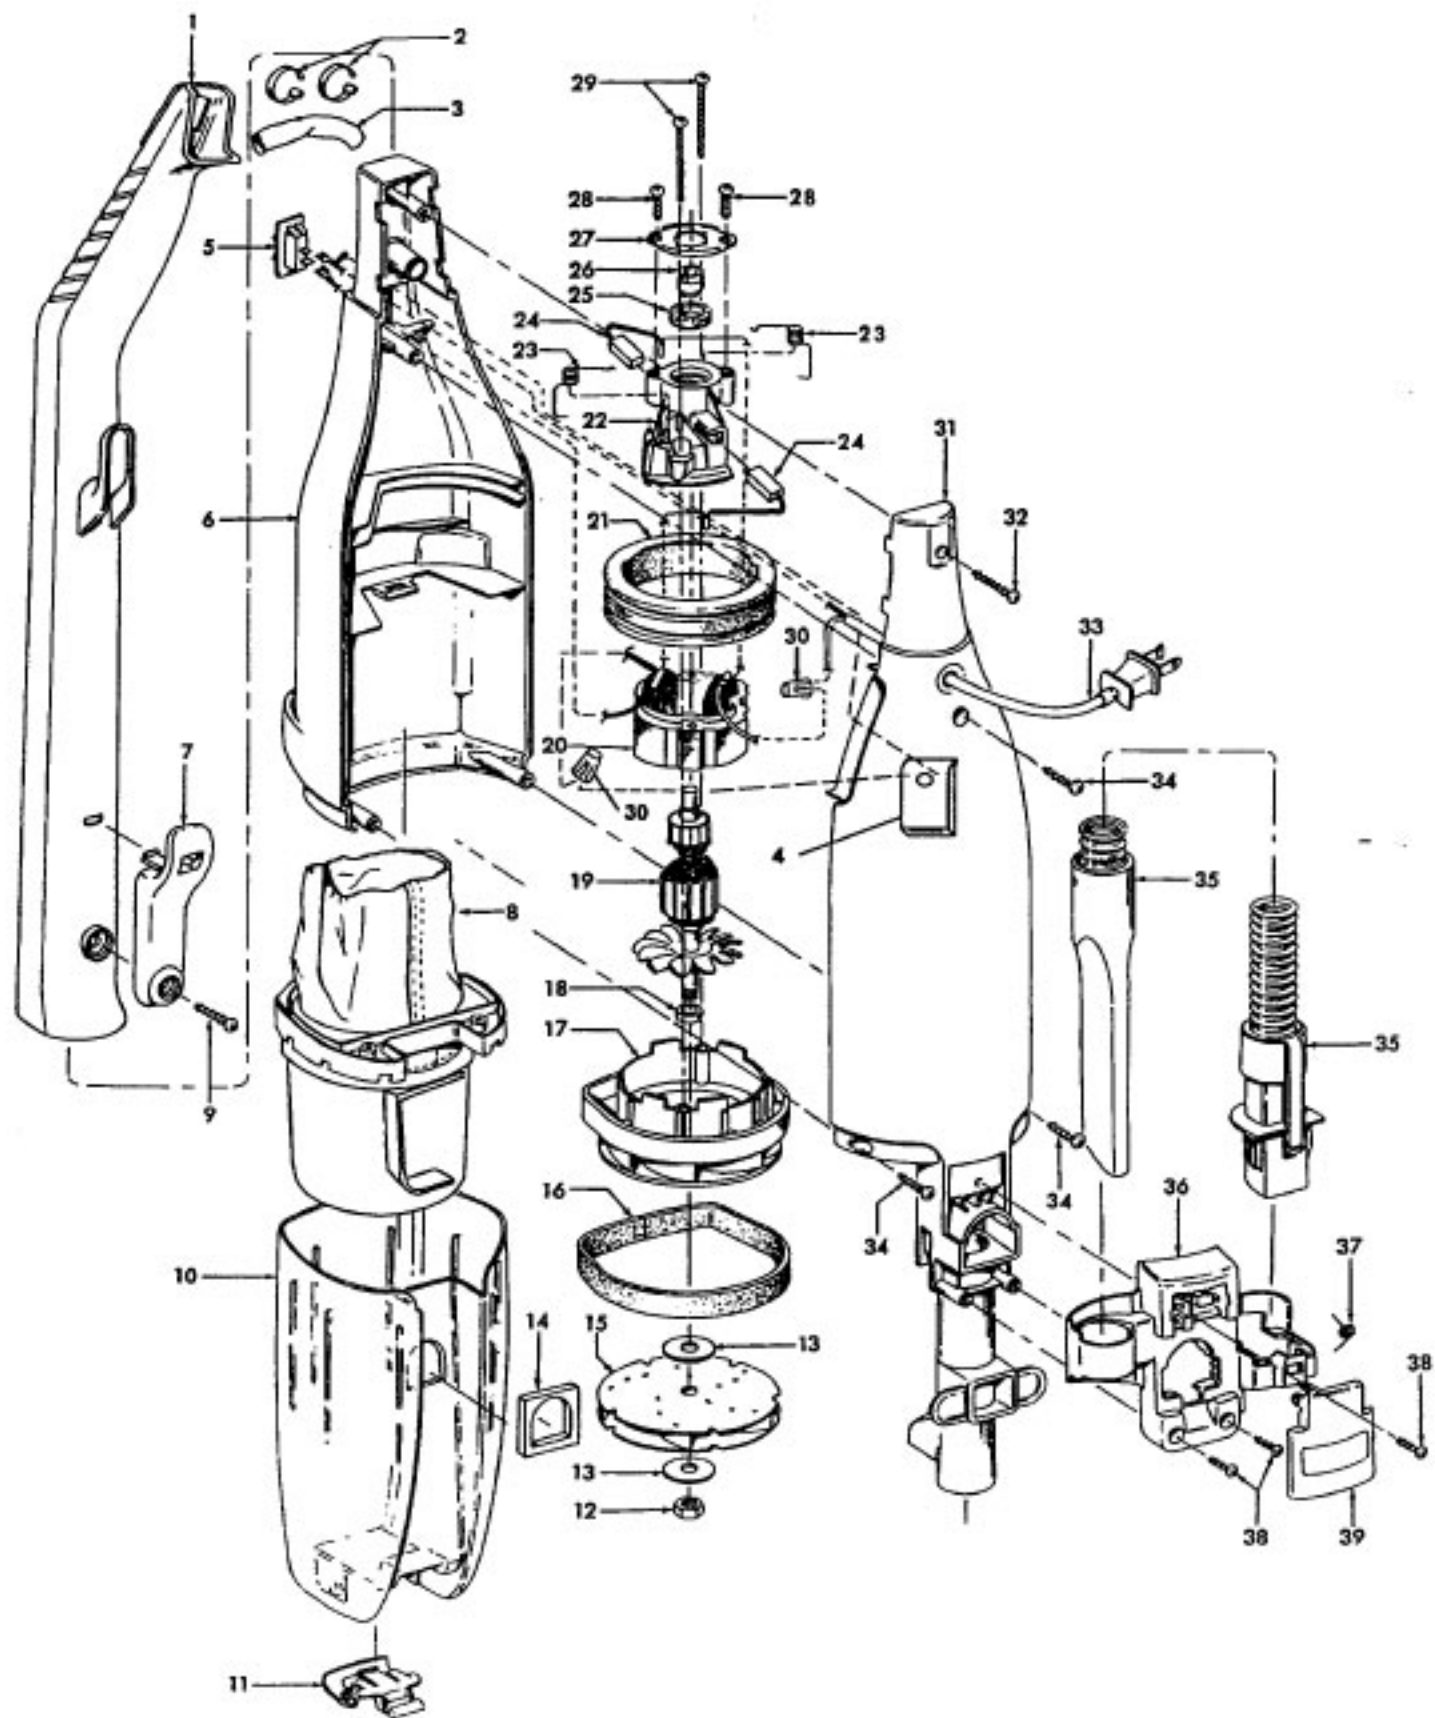

# HOOVER S2610 Owner's Manual

[Shop genuine replacement parts for HOOVER S2610](#)

[Find Your HOOVER Vacuum Cleaner Parts - Select From 1456 Models](#)

----- Manual continues below -----

Ref. No.	Part No.	Description	Ref. No.	Part No.	Description
1	39454061	Handle	25	21329108	Washer
2	27479307	Wire Tie	26	24118214	Motor Bearing
3	37227002	Air Intake Door	27	36134006	Bearing Retainer
4	46326005	Receptacle Assem.	28	214793DA	Screw
5	28161063	Switch	29	21479443	Screw
6	37222023	Front Housing - ACF	30	27618508	Wire Connector
7	39442045	Hose Wrap	31	37222016	Rear Housing - ABE (incl. it. 14)
8	43615087	Filter / Separator Assembly	32	21447236	Screw
9	21447236	Screw	33	46363110	Attachment Cord
10	43645047	Dirt Cup - (Inc. It. 11)	34	21447072	Screw (3)
11	36153004	Latch - AG	35	43491014	Hose Assembly
12	21642021	Nut	36	36433119	Tool Holder
13	21312818	Washer	37	38351018	Spring
14	38783022	Seal	38	21447124	Screw
15	43566012	Fan Assembly	39	37227002	Air Intake Door
	43566019	Fan Assembly			
16	34123048	Motor Support Seal	Items Not Illustrated		
17	42193024	Motor Housing Assembly			
18	31148011	Spacer		38765021	Secondary Filter
19	44731085	Armature Assembly		34341011	Retainer Clip (Used to secure Receptacle Assembly - Item 4)
20	45312072	Field Assembly (incl. it. 24)	Packaging Material		
21	31195005	Motor Mount Insulator		56512178	Owners Manual
22	37193026	Motor Brush Housing		58134040	Carton
23	38353014	Spring (2)		58364018	Cleaner Support
24	47313010	Motor Brush Assembly (includes 2 brushes and 2 crimps)			

Items Not Illustrated

59139294	Cord Strap
171078--	Torx Driver (Used to remove item 19 Screw)