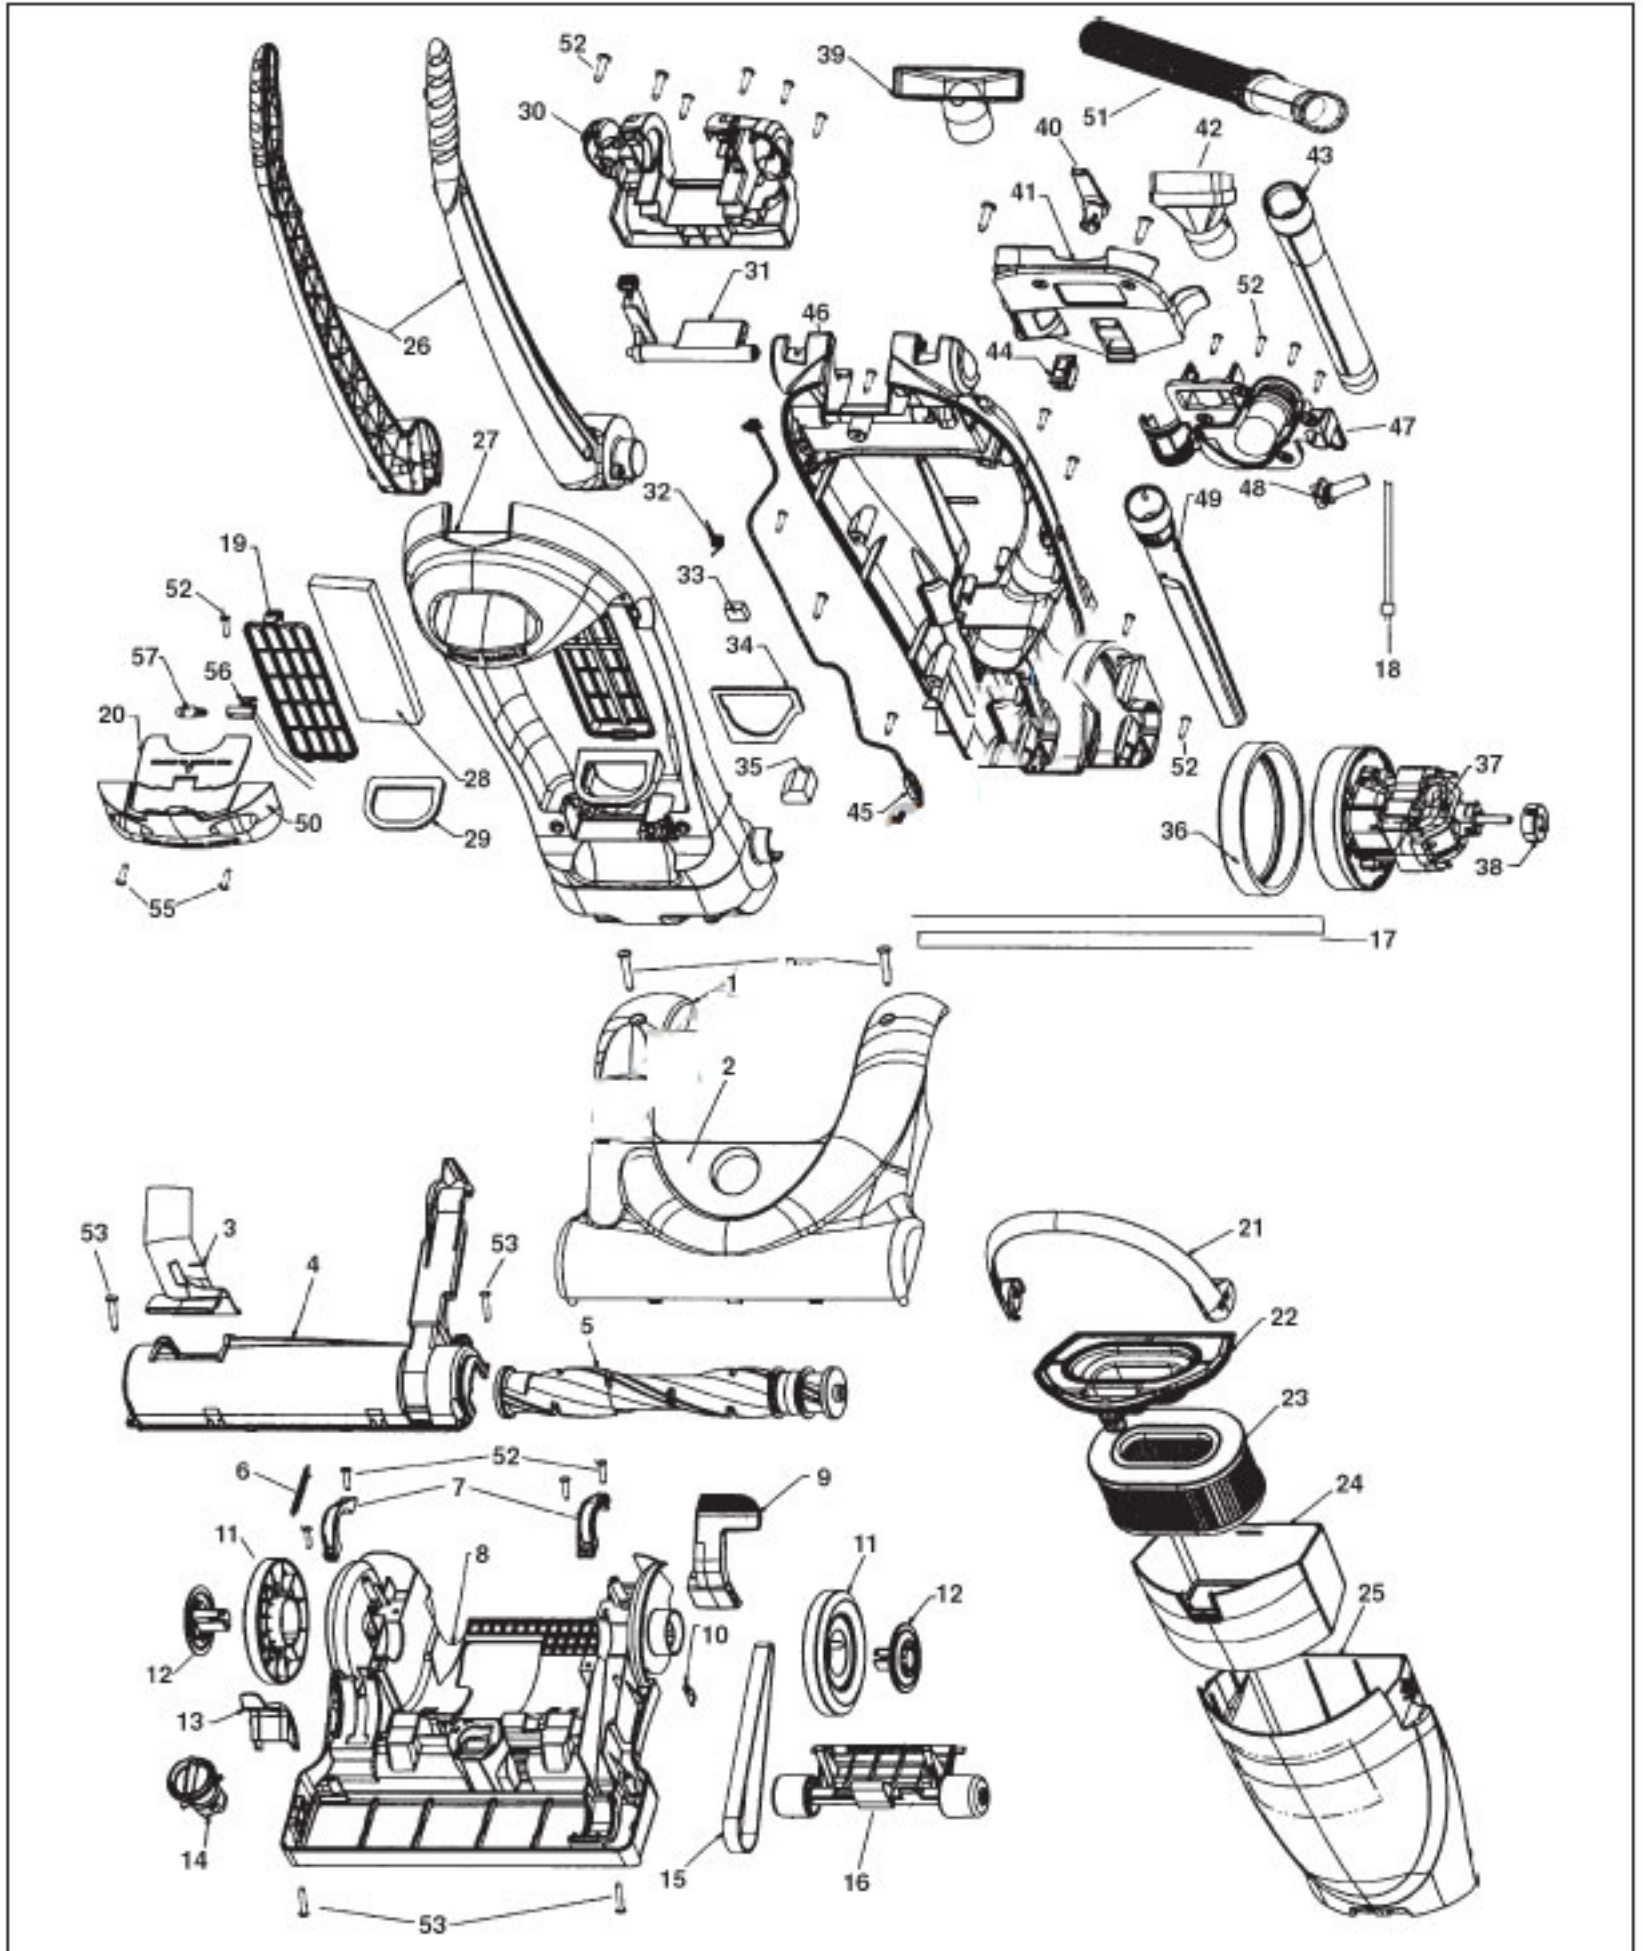

HOOVER Original

FOLD-AWAY UPRIGHT

Models U5162-900, U5163-900, U5163-940, U5167-900

Original

HOOVER

FOLD-AWAY UPRIGHT

Models U5162-900, U5163-900, U5163-940, U5167-900

KEY	PART NO.	DESCRIPTION	KEY	PART NO.	DESCRIPTION
1	H-37253A13	Hood U5162-900	31	H-36151033	Pivot Latch Lever
1	H-37253A10	Hood U5163-900	32	H-38355016	Pivot Latch Spring
1	H-37253A12	Hood U5167-900	33	H-34131010	Plug
2	H-51351010	Nameplate	34	H-38783032	Duct Seal
3	H-38646085	Lower Duct	35	H-34131019	Wire Opening Plug
4	H-37243040	Agitator Housing	36	H-36322037	Motor Mount - Large
5	H-48414127	Agitator Assembly Complete	37	H-43576188	Motor Assembly
6	H-38335026	Debris Spring	38	H-36322030	Motor Mount - Small
7	H-36131118	Trunnion Cover	39	H-3861401E	Furniture Nozzle
8	H-37242137	Main Body	40	H-3944201P	Cord Wrap
9	H-38458069	Handle Release Lever	41	H-36433182	Tool Holder Upper
10	H-13261	Rib Shoe	42	H-43414174	Dusting Brush Assembly
11	H-38522086	Rear Wheel	43	H-38634091	Extension Tube
12	H-37912016	Wheel Hub	44	H-28161067	Switch
13	H-37257300	Debris Door	45	H-28382094	Thermal Protector
14	H-38562020	Nozzle Height Cam	46	H-37255035	Rear Housing
15	H-38528040	Belt	47	H-36433181	Tool Holder Lower
16	H-43248062	Front Wheel Assembly	48	H-36215028	Cord Protector
17	H-38781076	Rope Seal Gasket	49	H-38617029	Crevice Tool - Long
18	H-46383348	Attachment Cord	50	H-39383118	Dirt Finder Lens
19	H-36426061	Final Filter Retainer	51	H-43431224	Hose Assembly
20	H-37248005	Access Door	52	H-21447242	Screw
21	H-39457045	Dirt Cup Carry Handle	53	H-21447072	Screw
22	H-37249037	Dirt Cup Lid	54	H-21447269	Screw
23	H-40130050	Cartridge Filter Pack	55	H-017001	Screw
24	H-36426065	Filter Support	56	H-47173040	Wiring Harness
25	H-38775098	Dirt Cup - ACW	57	H-27313107	Headlight
26	H-39453001	Upper Handle Assembly	Items Not Illustrated		
27	H-37254220	Front Housing U5162-900	H-27618508	Wire Connector	
27	H-37254223	Front Housing U5163-900, U5163-940	H-49811120	Lead Wire White - (From cord to motor)	
27	H-37254221	Front Housing U5167-900	H-49811117	Lead Wire Purple - (Cord to switch)	
28	H-38766008	Final Filter	H-21447269	Screw	
29	H-38785019	Inlet seal	H-43434042	Hose Assembly - Extra	
30	H-37258161	Handle Retainer Cover			