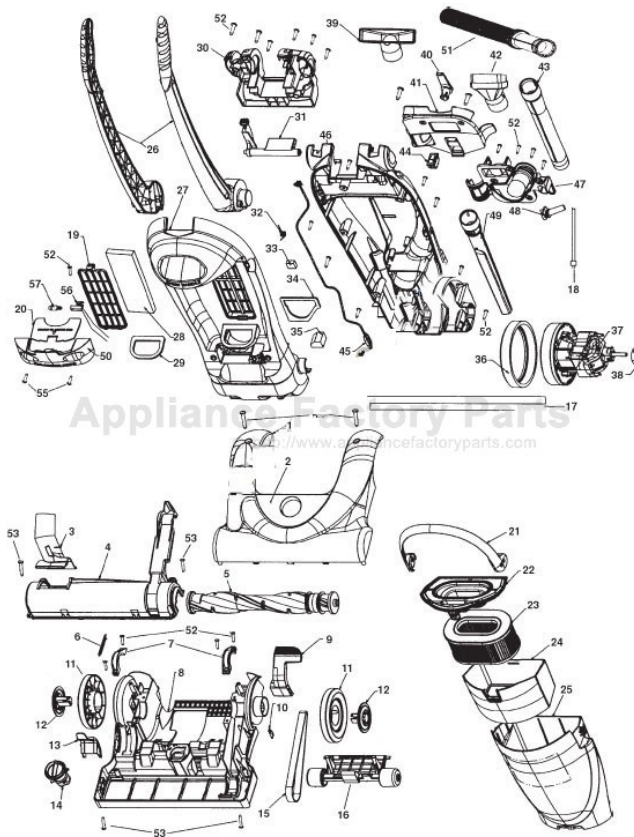

[Find Your HOOVER Vacuum Cleaner Parts - Select From 1456 Models](#)

----- Manual continues below part list -----