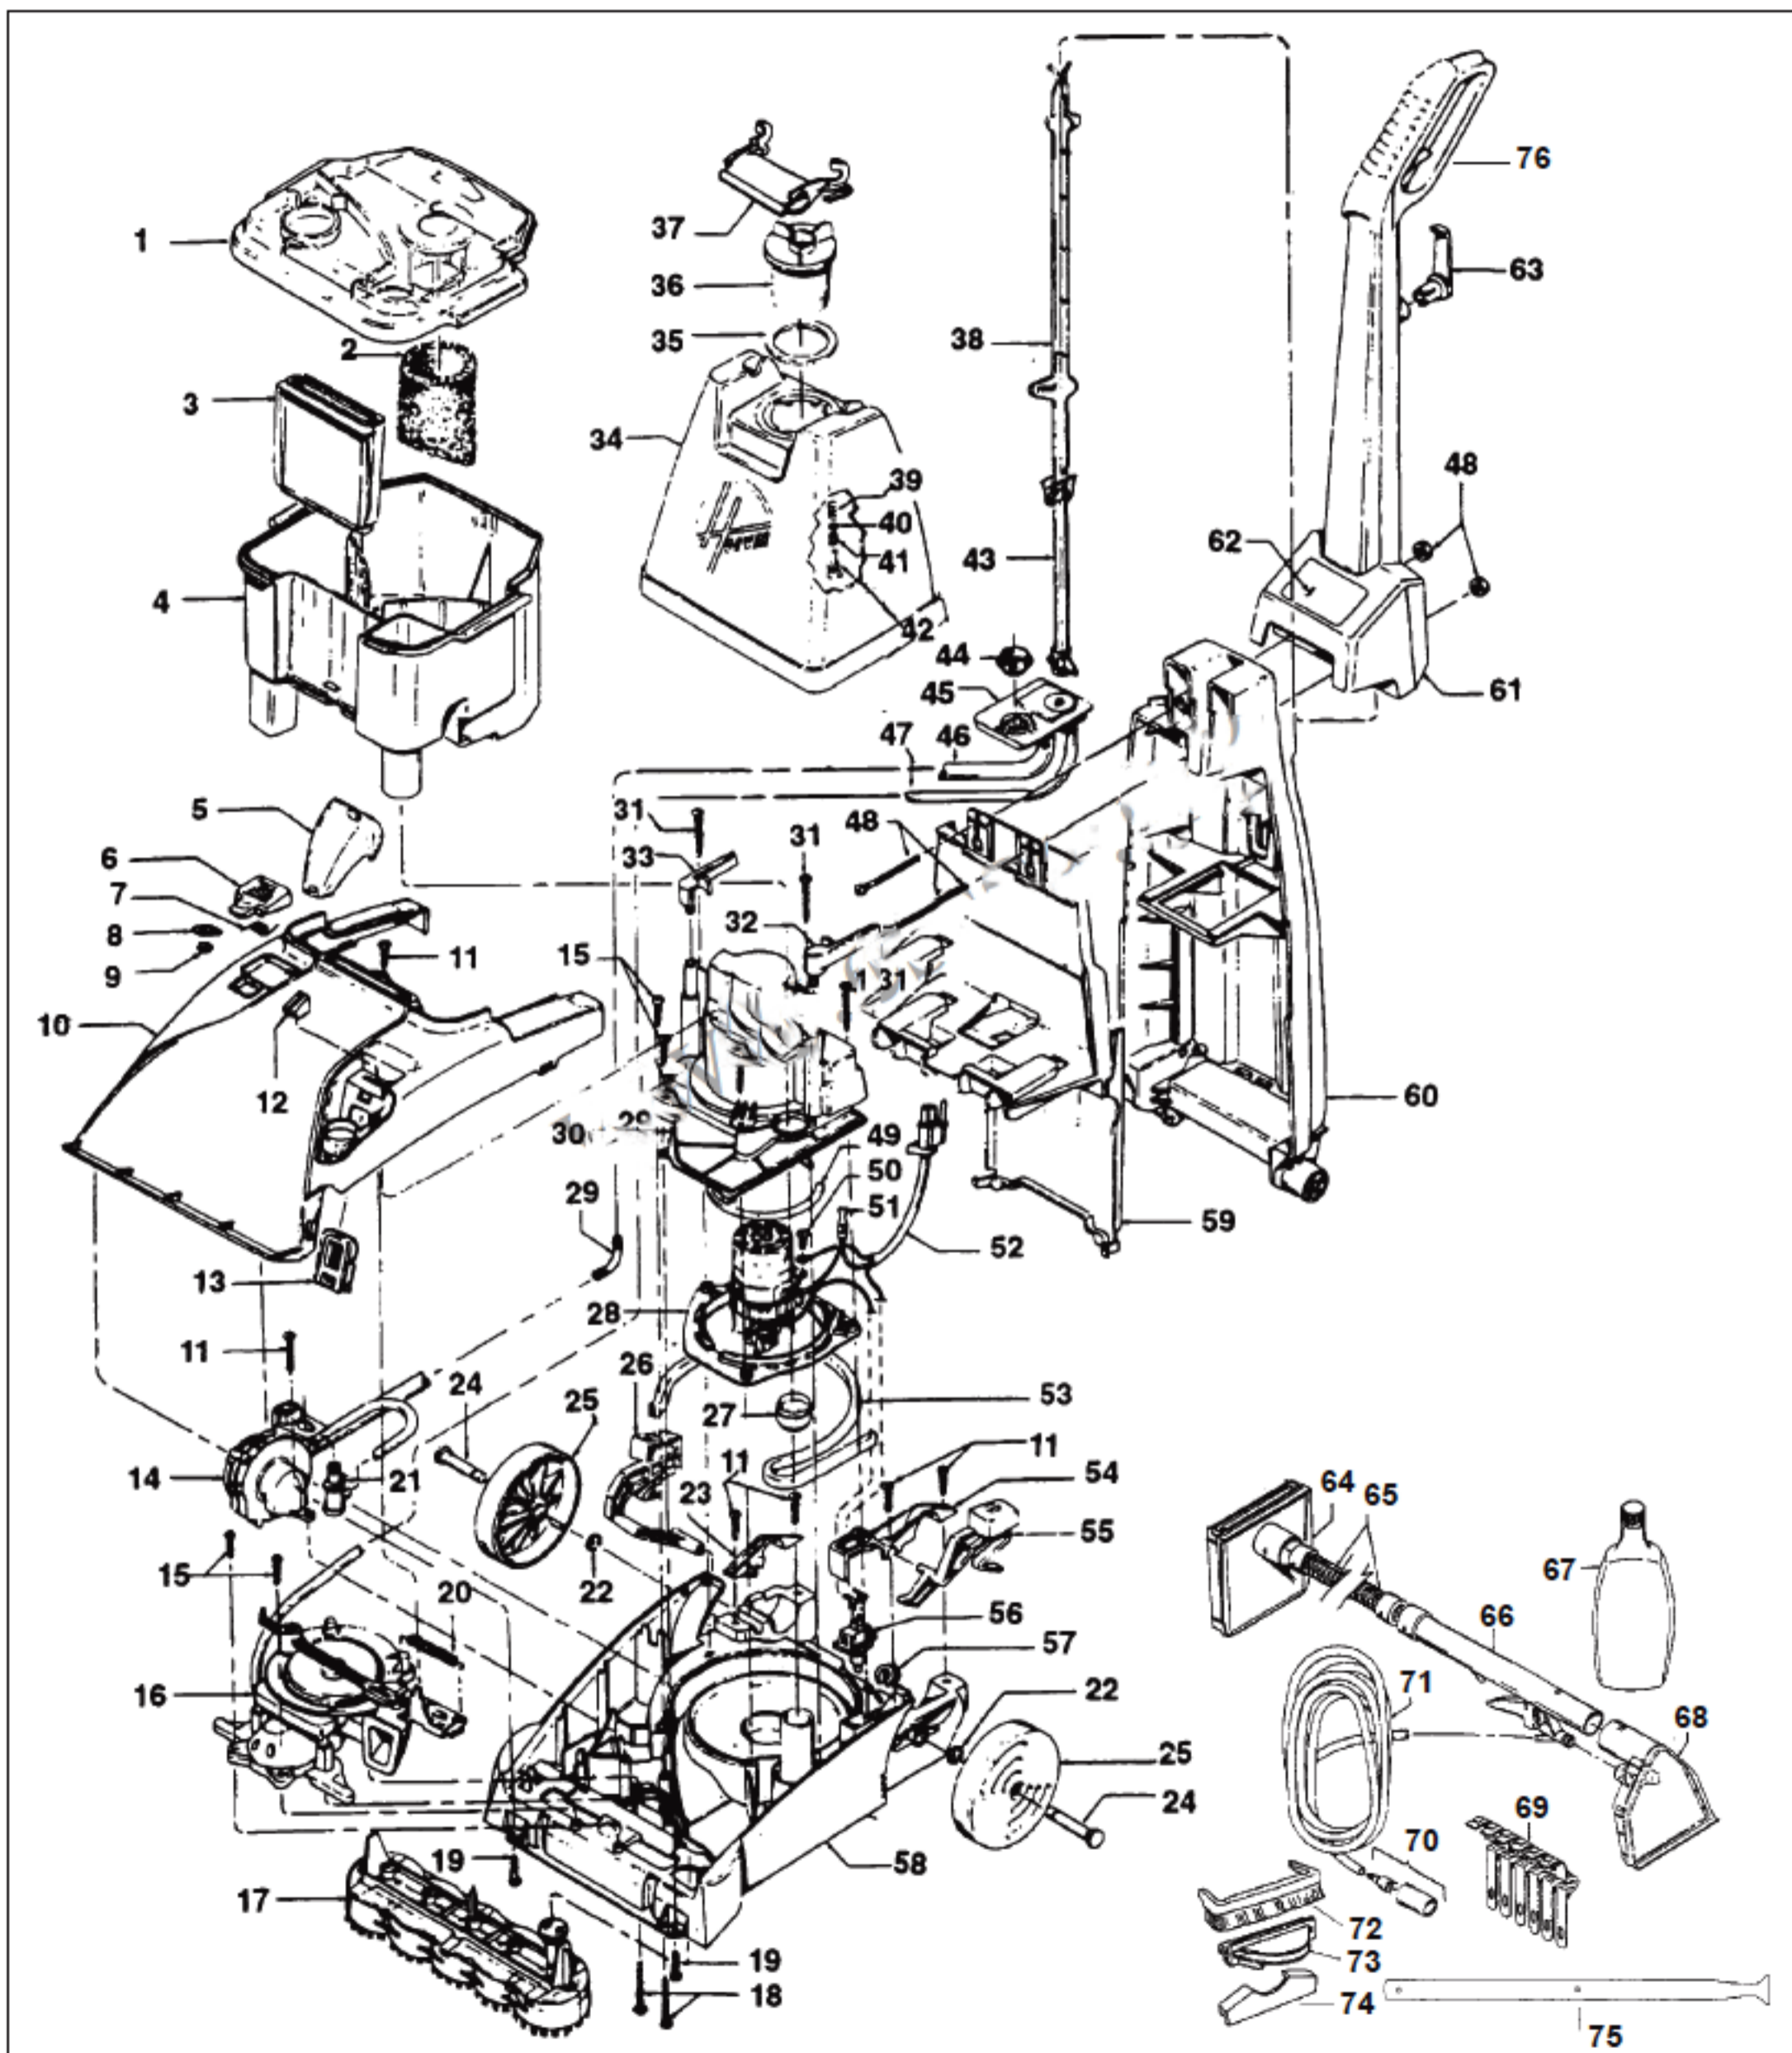

HOOVER Original

UPRIGHT EXTRACTOR

Models F5851, F5855, F5859

Original **HOOVER**

UPRIGHT EXTRACTOR Models F5851, F5855, F5859

KEY	PART NO.	DESCRIPTION
1	H-42272111	Recovery Tank Lid Ass'y (Incl. Item 2)
2	H-38762010	Tank Filter
3	H-38661002	Duct
4	H-38777018	Recovery Tank (Incl. Item 1, 2, 3)
5	H-39383106	Lens
6	H-37257205	Door (Incl. Item 8, 9) - F5859
6	H-37257105	Door (Incl. Item 8, 9) - F5855
6	H-37257106	Door (Incl. Item 8, 9) - F5851
7	H-38351017	Spring - Access Door
8	H-38783021	Seal
9	H-21362006	Speed Nut
10	H-37271037	Hood Ass'y (Incl. 6, 7, 8, 9) - F5859
10	H-37271035	Hood Ass'y (Incl. 6, 7, 8, 9) - F5851, F5855
11	H-21447020	Screw - Self Tapping
12	H-38421093	Indicator Knob
13	H-43613009	Screen Ass'y
14	H-43582003	Pump Ass'y (Incl. Item 21)
15	H-21447217	Screw- Self Tapping (5)
16	H-43191001	Turbine and Gear Ass'y (Incl. Item 12, 20)
17	H-48437022	Brush Block Ass'y
18	H-21479438	Screw (2)
19	H-21447072	Screw - Self Tapping (2)
20	H-38333009	Spring
21	H-43523003	Quick Disconnect Ass'y
22	H-160017	Retaining Ring (2)
23	H-36131085	Trunnion Cover - RH
24	H-32434006	Rear Axle (2)
25	H-38522076	Rear Wheel (2)
26	H-38458042	Handle Release Lever
27	H-38784063	Standpipe Seal
28	H-43576163	Motor
29	H-33241001	Elbow Connector
30	H-37196141	Motor Cover
31	H-21447232	Screw - Self Tapping (4)
32	H-36151029	Tank Release Latch - LH
33	H-36151019	Tank Release Latch - RH
34	H-42272105	Solution Tank Ass'y Without Handle (Incl. Item 35, 36, 39, 40, 41, 42)
35	H-38784062	Gasket
36	H-42272002	Solution Tank Cap
37	H-39457016	Solution Tank Handle
38	H-38458031	Control Rod - Upper
39	H-38312014	Spring - Solution Tank
40	H-21312518	Washer - Brass
41	H-38784061	Valve Seal
42	H-38717009	Valve Stem - Solution Tank
43	H-38458033	Control Rod - Lower
44	H-38784060	Solution Tank Seal
45	H-43516008	Reservoir Ass'y (Incl Item 44)