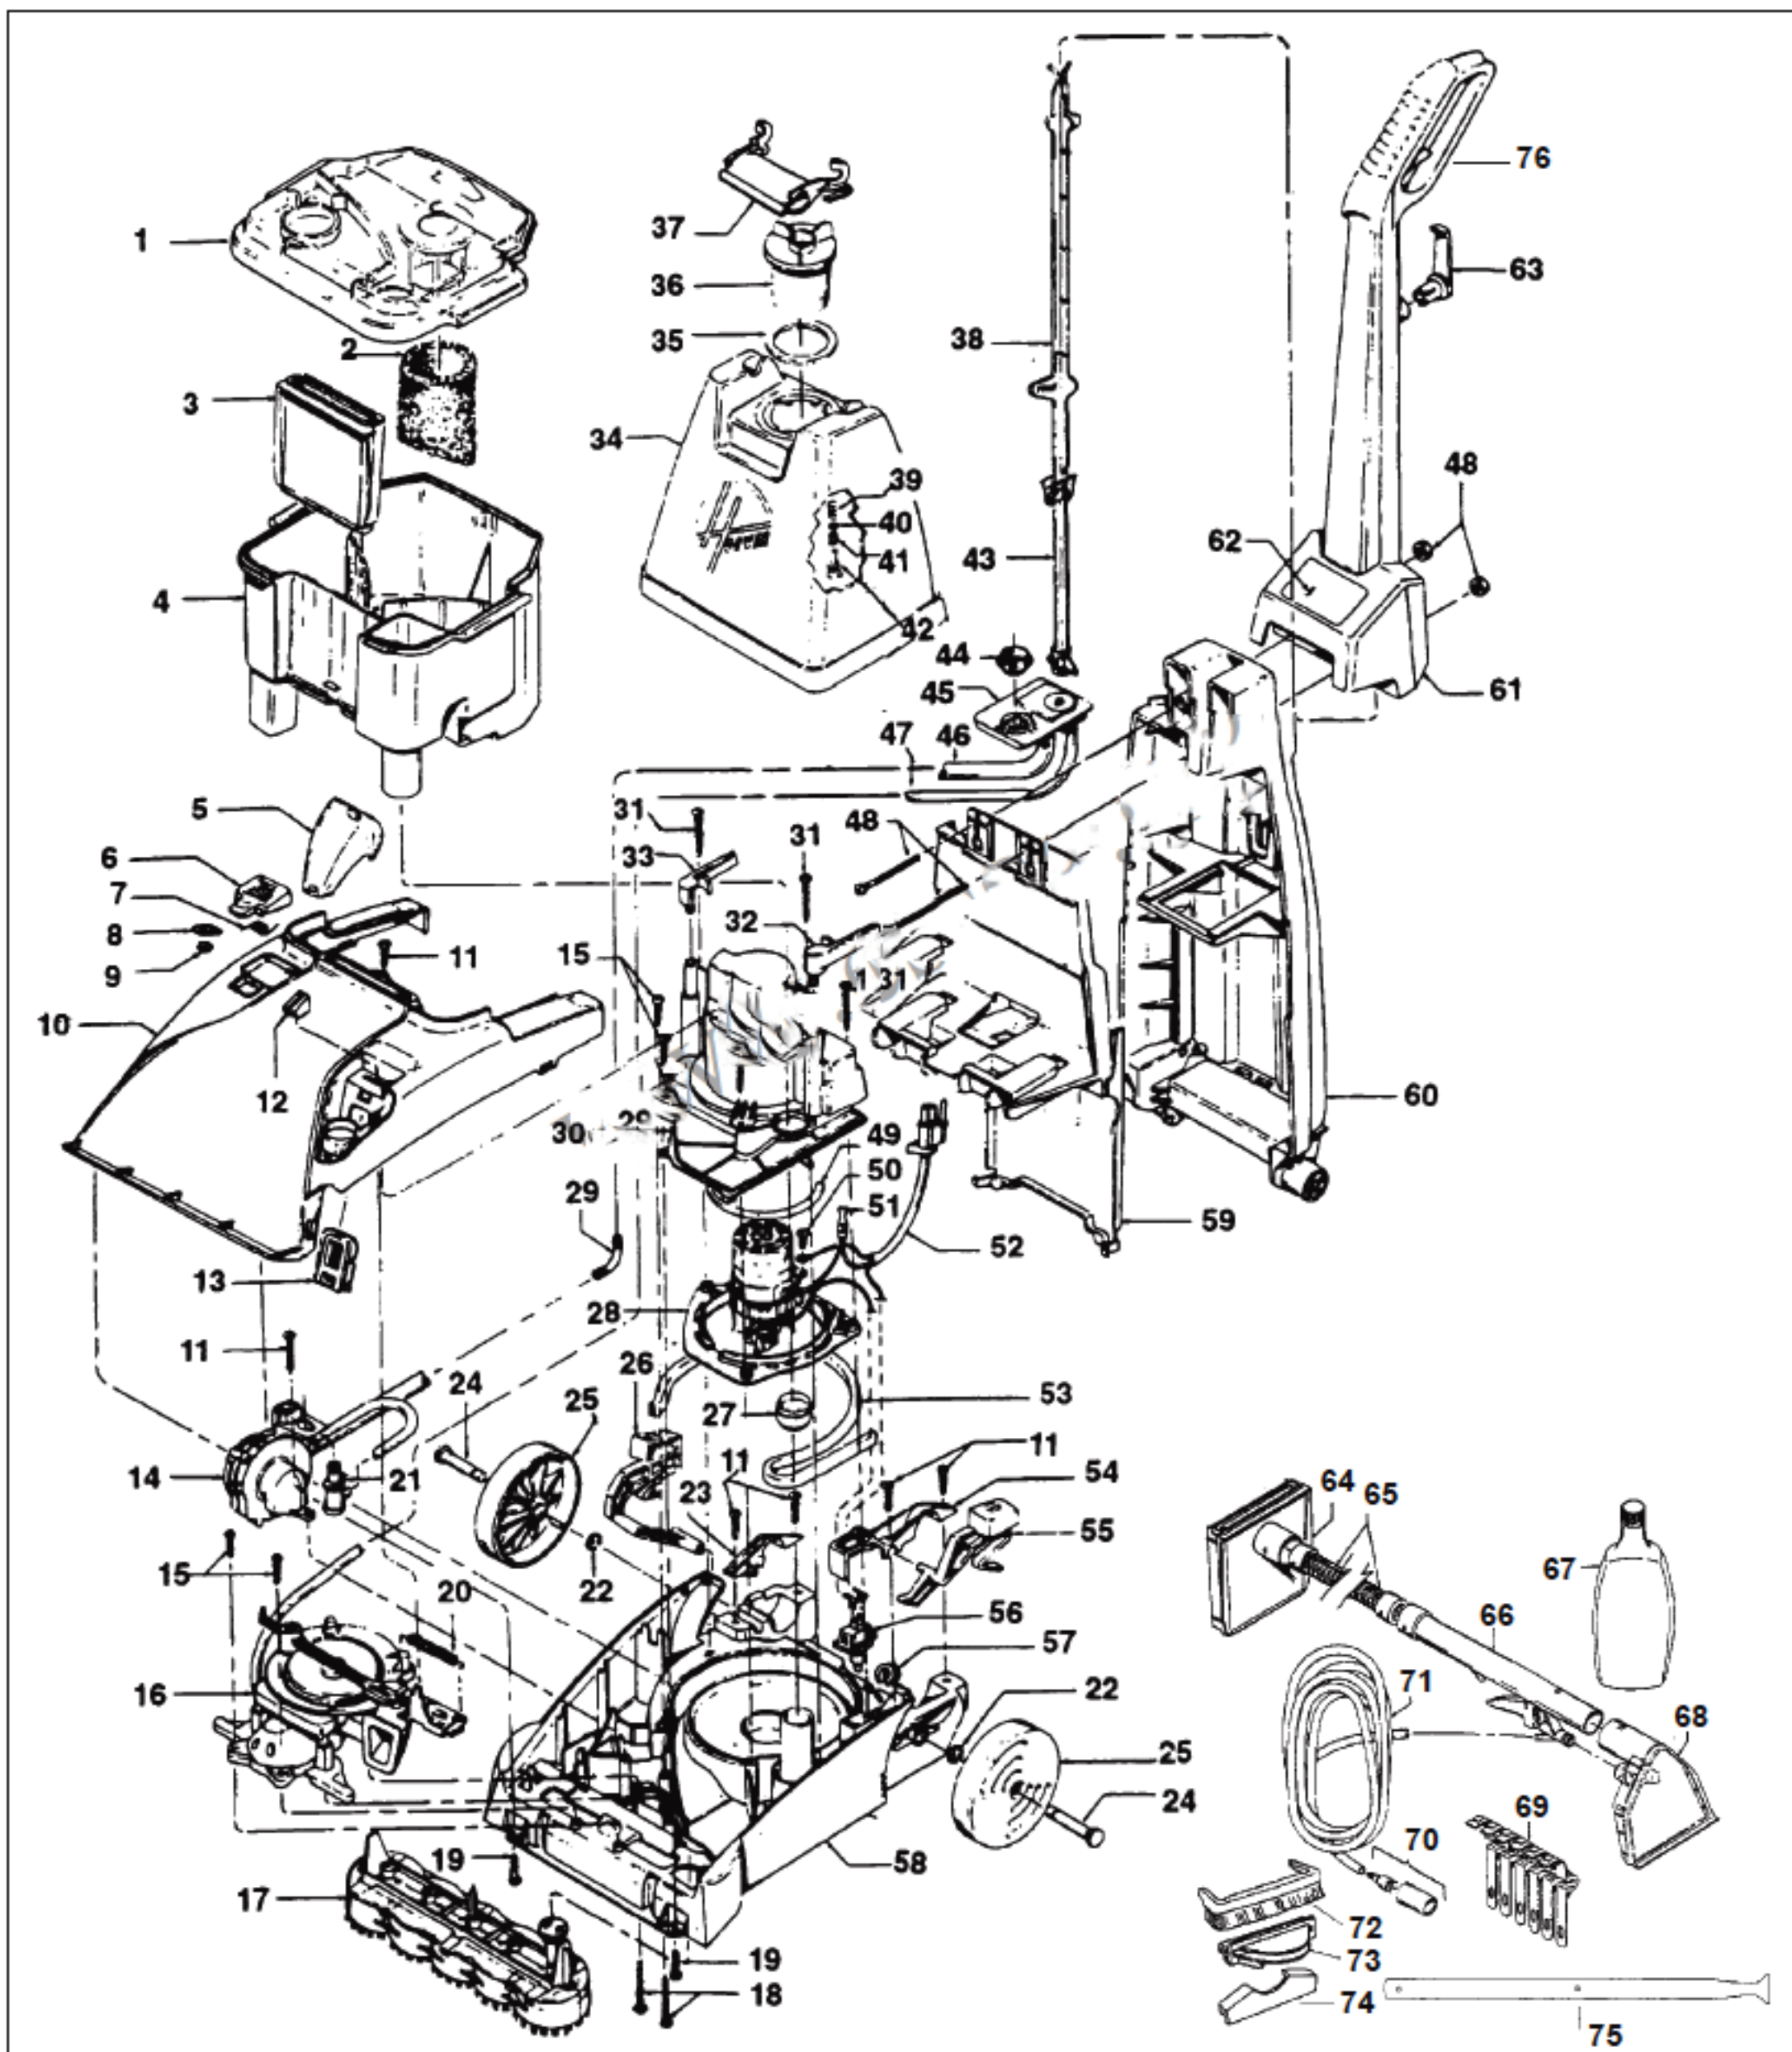

HOOVER Original

UPRIGHT EXTRACTOR

Models F5851, F5855, F5859

Original **HOOVER**

UPRIGHT EXTRACTOR Models F5851, F5855, F5859

KEY	PART NO.	DESCRIPTION
1	H-42272111	Recovery Tank Lid Ass'y (Incl. Item 2)
2	H-38762010	Tank Filter
3	H-38661002	Duct
4	H-38777018	Recovery Tank (Incl. Item 1, 2, 3)
5	H-39383106	Lens
6	H-37257205	Door (Incl. Item 8, 9) - F5859
6	H-37257105	Door (Incl. Item 8, 9) - F5855
6	H-37257106	Door (Incl. Item 8, 9) - F5851
7	H-38351017	Spring - Access Door
8	H-38783021	Seal
9	H-21362006	Speed Nut
10	H-37271037	Hood Ass'y (Incl. 6, 7, 8, 9) - F5859
10	H-37271035	Hood Ass'y (Incl. 6, 7, 8, 9) - F5851, F5855
11	H-21447020	Screw - Self Tapping
12	H-38421093	Indicator Knob
13	H-43613009	Screen Ass'y
14	H-43582003	Pump Ass'y (Incl. Item 21)
15	H-21447217	Screw- Self Tapping (5)
16	H-43191001	Turbine and Gear Ass'y (Incl. Item 12, 20)
17	H-48437022	Brush Block Ass'y
18	H-21479438	Screw (2)
19	H-21447072	Screw - Self Tapping (2)
20	H-38333009	Spring
21	H-43523003	Quick Disconnect Ass'y
22	H-160017	Retaining Ring (2)
23	H-36131085	Trunnion Cover - RH
24	H-32434006	Rear Axle (2)
25	H-38522076	Rear Wheel (2)
26	H-38458042	Handle Release Lever
27	H-38784063	Standpipe Seal
28	H-43576163	Motor
29	H-33241001	Elbow Connector
30	H-37196141	Motor Cover
31	H-21447232	Screw - Self Tapping (4)
32	H-36151029	Tank Release Latch - LH
33	H-36151019	Tank Release Latch - RH
34	H-42272105	Solution Tank Ass'y Without Handle (Incl. Item 35, 36, 39, 40, 41, 42)
35	H-38784062	Gasket
36	H-42272002	Solution Tank Cap
37	H-39457016	Solution Tank Handle
38	H-38458031	Control Rod - Upper
39	H-38312014	Spring - Solution Tank
40	H-21312518	Washer - Brass
41	H-38784061	Valve Seal
42	H-38717009	Valve Stem - Solution Tank
43	H-38458033	Control Rod - Lower
44	H-38784060	Solution Tank Seal
45	H-43516008	Reservoir Ass'y (Incl Item 44)