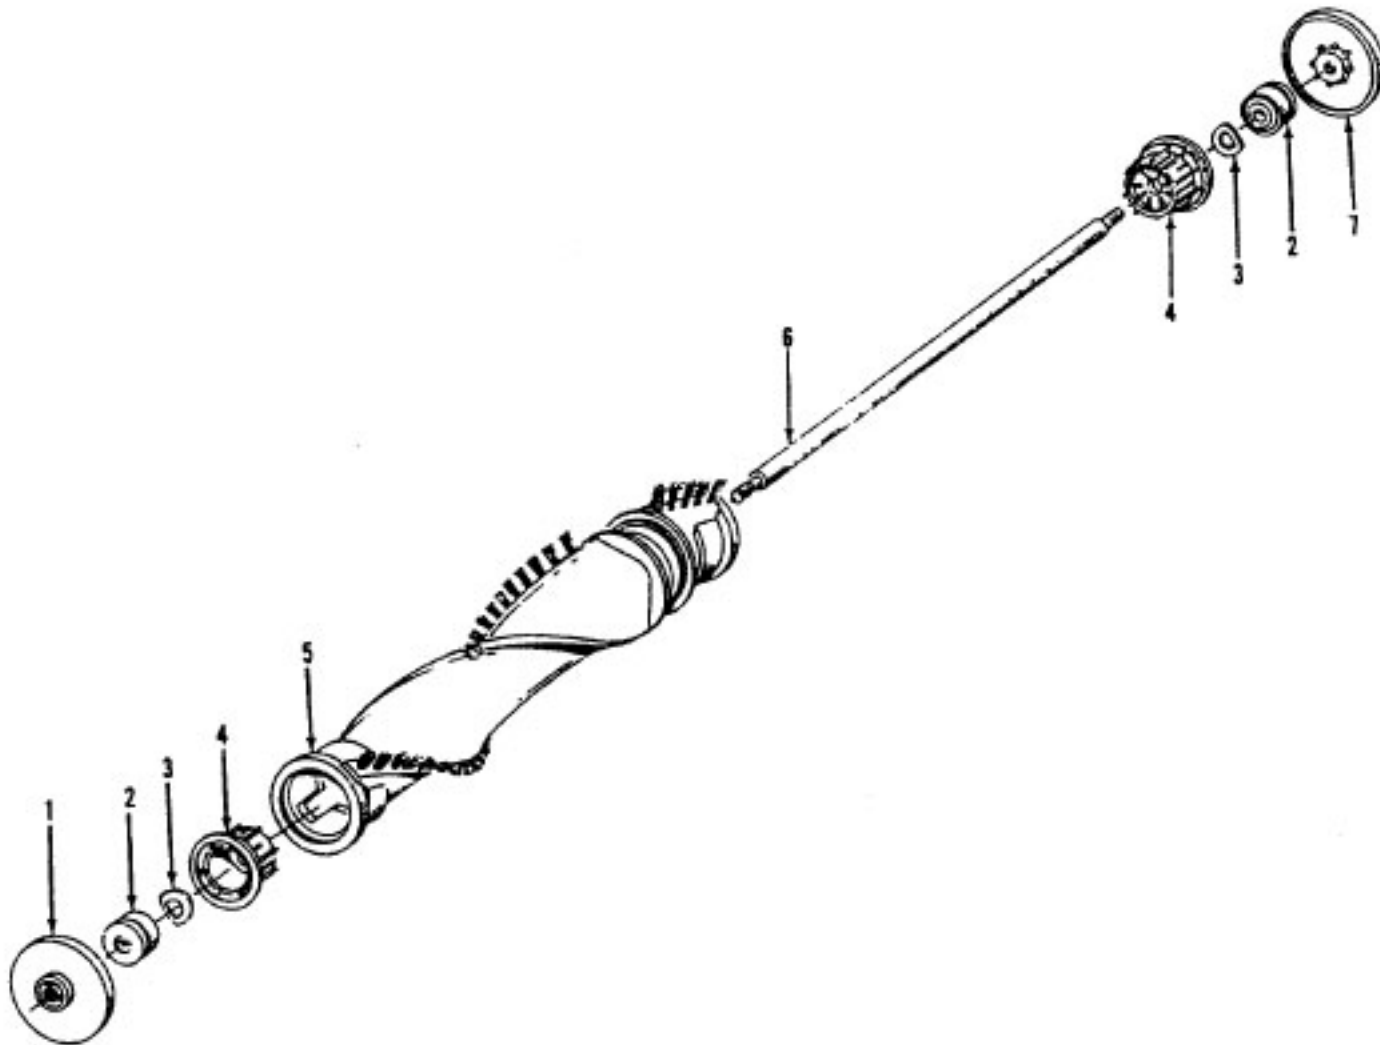

Cleaning Tools - Elite Cleaners

Standard Fit Tools (w/Retention Pin) (Shown)

Ref. No.	Part No.	Description
1	3863801P	Extension Tube - Poly - AG
2	43414016	Furniture Brush - AG
3	38617017	Crevice Tool - AG
4	32288004	Hose Connector - AAP
5	38671028	Hose - Less Ends - AAP
6	32158010	Hose Sleeve
7	36171025	Hose Connector Collar
8	43466058	Hose Connector - Curved - AAP (Incl. Item 9)
9	36153009	Latch Ring
10	43434210	Hose Comp.
11	38656016	Converter Body - AAP
	43414057	Furniture Nozzle - AG
	43414064	Dusting Brush - AG
	43414073	Wall/Floor Brush - AG

Friction Fit Tools (w/o Retention Pin)

38634078
Not Available
38617024
32288004
38671030
Not Available
Not Available
39454059 (Hand Grip)
Not Available
Not Available
38656016
38614029
43414145
43414135

Ref. No.	Part No.	Description
	43576142	Motor Assem. Comp.
	43576181	Motor Assem. Comp. (Replaced by 43576204)
1	214793DA	Screw-Self Tapping (4)
2	38736033	Fan Chamber
3	38755030	Fan
4	N/A	Rivet - Semi Tubular (2)
5	N/A	Motor Housing Assem.
6	N/A	Motor Brush Holder (2)
7	N/A	Motor Brush Assem. (2)
8	N/A	Bearing
9	N/A	Bearing Retainer
10	36914004	Switch Bus Bar
11	39116005	Attachment Terminal
12	28218043	Switch Assem. - Early Models (Prior to 5/96)
	28161062	Switch Assem. - Late Models (After 5/96)
13	N/A	Armature/Bearing Assem.
14	37194046	Motor End Cap Assem. - MW
15	N/A	Field Assem.
16	N/A	Lamp Holder Assem.
17	21312793	Washer
18	38783020	Duct Seal
19	41311016	Motor Brush Holder Assem.

ITEMS NOT ILLUSTRATED

38781013	Duct Seal (8 1/2" Long adhesive backed foam seal used on early models in place of item 18)
54821001	Tape (Roll)

Ref. No.	Part No.	Description
	48414079	Agitator Assem. Comp. - AG
1	36423016	Thread Guard - RH
2	43267002	Agitator Bearing Assem. (2)
3	21347003	Conical Washer (2)
4	36422022	Agitator End (2)
5	N/A	Agitator Body
6	32724013	Agitator Shaft
7	36423017	Thread Guard - LH - AG