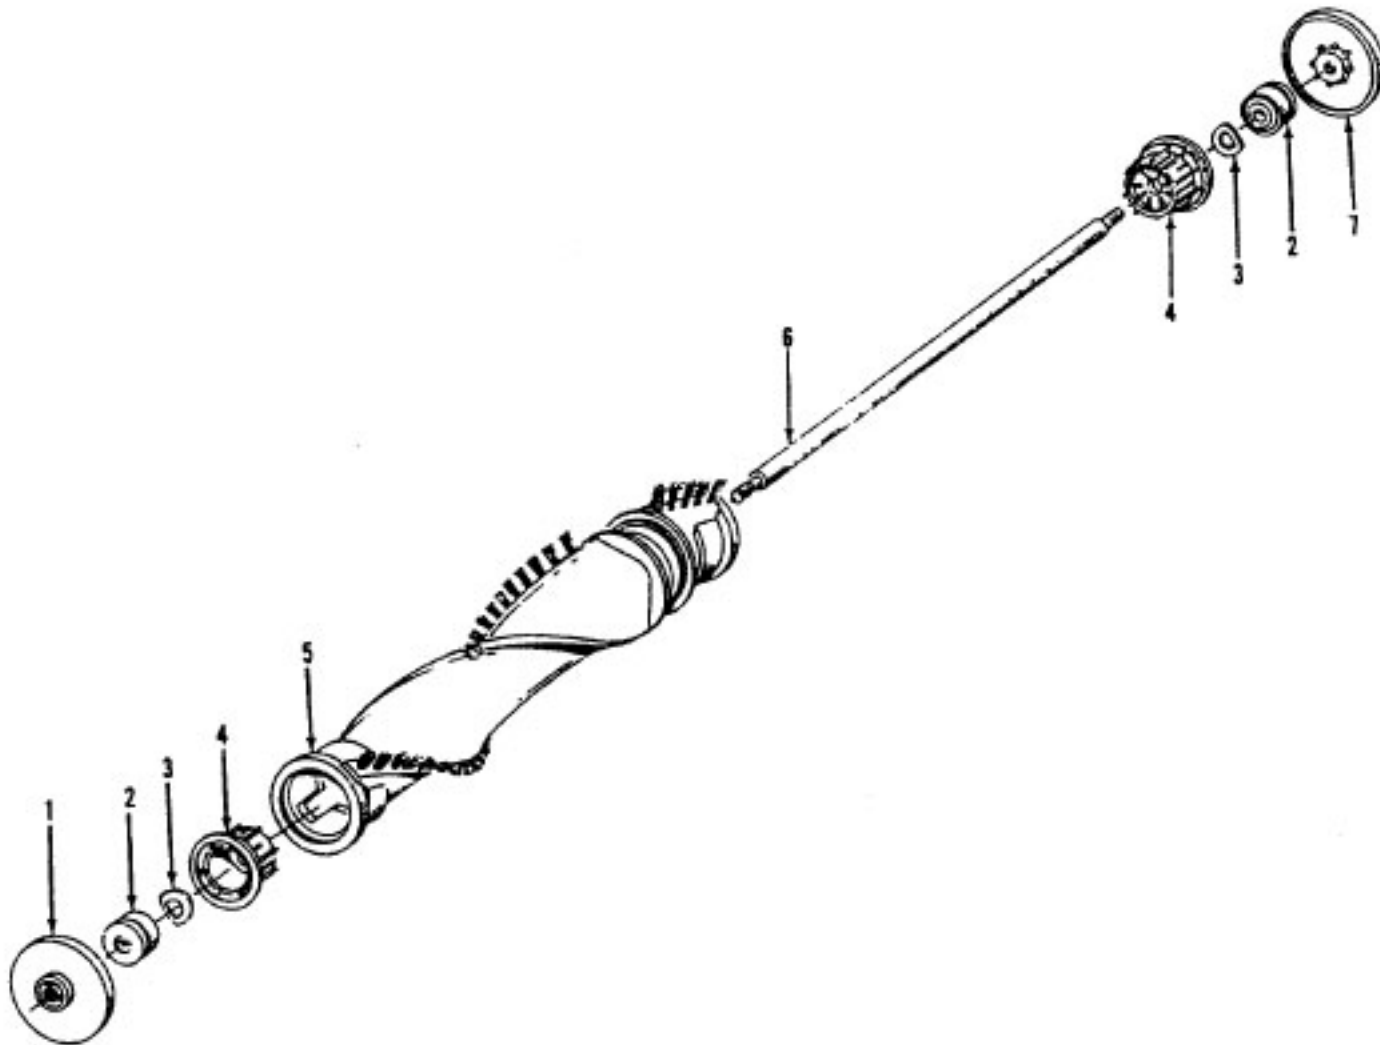

Cleaning Tools - Elite Cleaners

Standard Fit Tools (w/Retention Pin) (Shown)

Ref. No.	Part No.	Description
1	3863801P	Extension Tube - Poly - AG
2	43414016	Furniture Brush - AG
3	38617017	Crevice Tool - AG
4	32288004	Hose Connector - AAP
5	38671028	Hose - Less Ends - AAP
6	32158010	Hose Sleeve
7	36171025	Hose Connector Collar
8	43466058	Hose Connector - Curved - AAP (Incl. Item 9)
9	36153009	Latch Ring
10	43434210	Hose Comp.
11	38656016	Converter Body - AAP
	43414057	Furniture Nozzle - AG
	43414064	Dusting Brush - AG
	43414073	Wall/Floor Brush - AG

Friction Fit Tools (w/o Retention Pin)

38634078
Not Available
38617024
32288004
38671030
Not Available
Not Available
39454059 (Hand Grip)
Not Available
Not Available
38656016
38614029
43414145
43414135

Ref. No.	Part No.	Description
	43576142	Motor Assem. Comp.
	43576181	Motor Assem. Comp. (Replaced by 43576204)
1	214793DA	Screw-Self Tapping (4)
2	38736033	Fan Chamber
3	38755030	Fan
4	N/A	Rivet - Semi Tubular (2)
5	N/A	Motor Housing Assem.
6	N/A	Motor Brush Holder (2)
7	N/A	Motor Brush Assem. (2)
8	N/A	Bearing
9	N/A	Bearing Retainer
10	36914004	Switch Bus Bar
11	39116005	Attachment Terminal
12	28218043	Switch Assem. - Early Models (Prior to 5/96)
	28161062	Switch Assem. - Late Models (After 5/96)
13	N/A	Armature/Bearing Assem.
14	37194046	Motor End Cap Assem. - MW
15	N/A	Field Assem.
16	N/A	Lamp Holder Assem.
17	21312793	Washer
18	38783020	Duct Seal
19	41311016	Motor Brush Holder Assem.

ITEMS NOT ILLUSTRATED

- 38781013 Duct Seal (8 1/2" Long adhesive backed foam seal used on early models in place of item 18)
- 54821001 Tape (Roll)

Ref. No.	Part No.	Description
	48414079	Agitator Assem. Comp. - AG
1	36423016	Thread Guard - RH
2	43267002	Agitator Bearing Assem. (2)
3	21347003	Conical Washer (2)
4	36422022	Agitator End (2)
5	N/A	Agitator Body
6	32724013	Agitator Shaft
7	36423017	Thread Guard - LH - AG