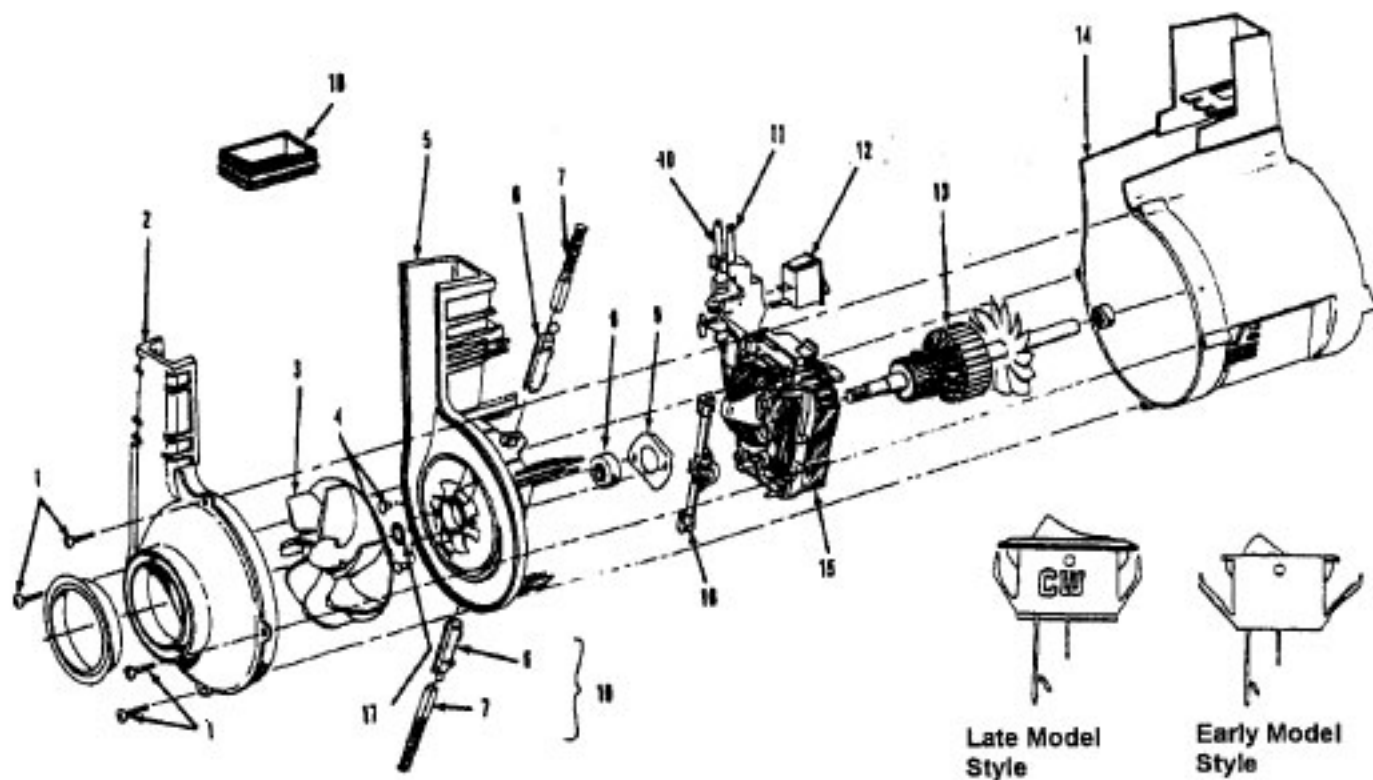

Ref. No.	Part No.	Description
	43576142	Motor Assem. Comp.
	43576181	Motor Assem. Comp. (Replaced by 43576204)
1	214793DA	Screw-Self Tapping (4)
2	38736033	Fan Chamber
3	38755030	Fan
4	N/A	Rivet - Semi Tubular (2)
5	N/A	Motor Housing Assem.
6	N/A	Motor Brush Holder (2)
7	N/A	Motor Brush Assem. (2)
8	N/A	Bearing
9	N/A	Bearing Retainer
10	36914004	Switch Bus Bar
11	39116005	Attachment Terminal
12	28218043	Switch Assem. - Early Models (Prior to 5/96)
	28161062	Switch Assem. - Late Models (After 5/96)
13	N/A	Armature/Bearing Assem.
14	37194046	Motor End Cap Assem. - MW
15	N/A	Field Assem.
16	N/A	Lamp Holder Assem.
17	21312793	Washer
18	38783020	Duct Seal
19	41311016	Motor Brush Holder Assem.

ITEMS NOT ILLUSTRATED

- 38781013 Duct Seal (8 1/2" Long adhesive backed foam seal used on early models in place of item 18)
- 54821001 Tape (Roll)