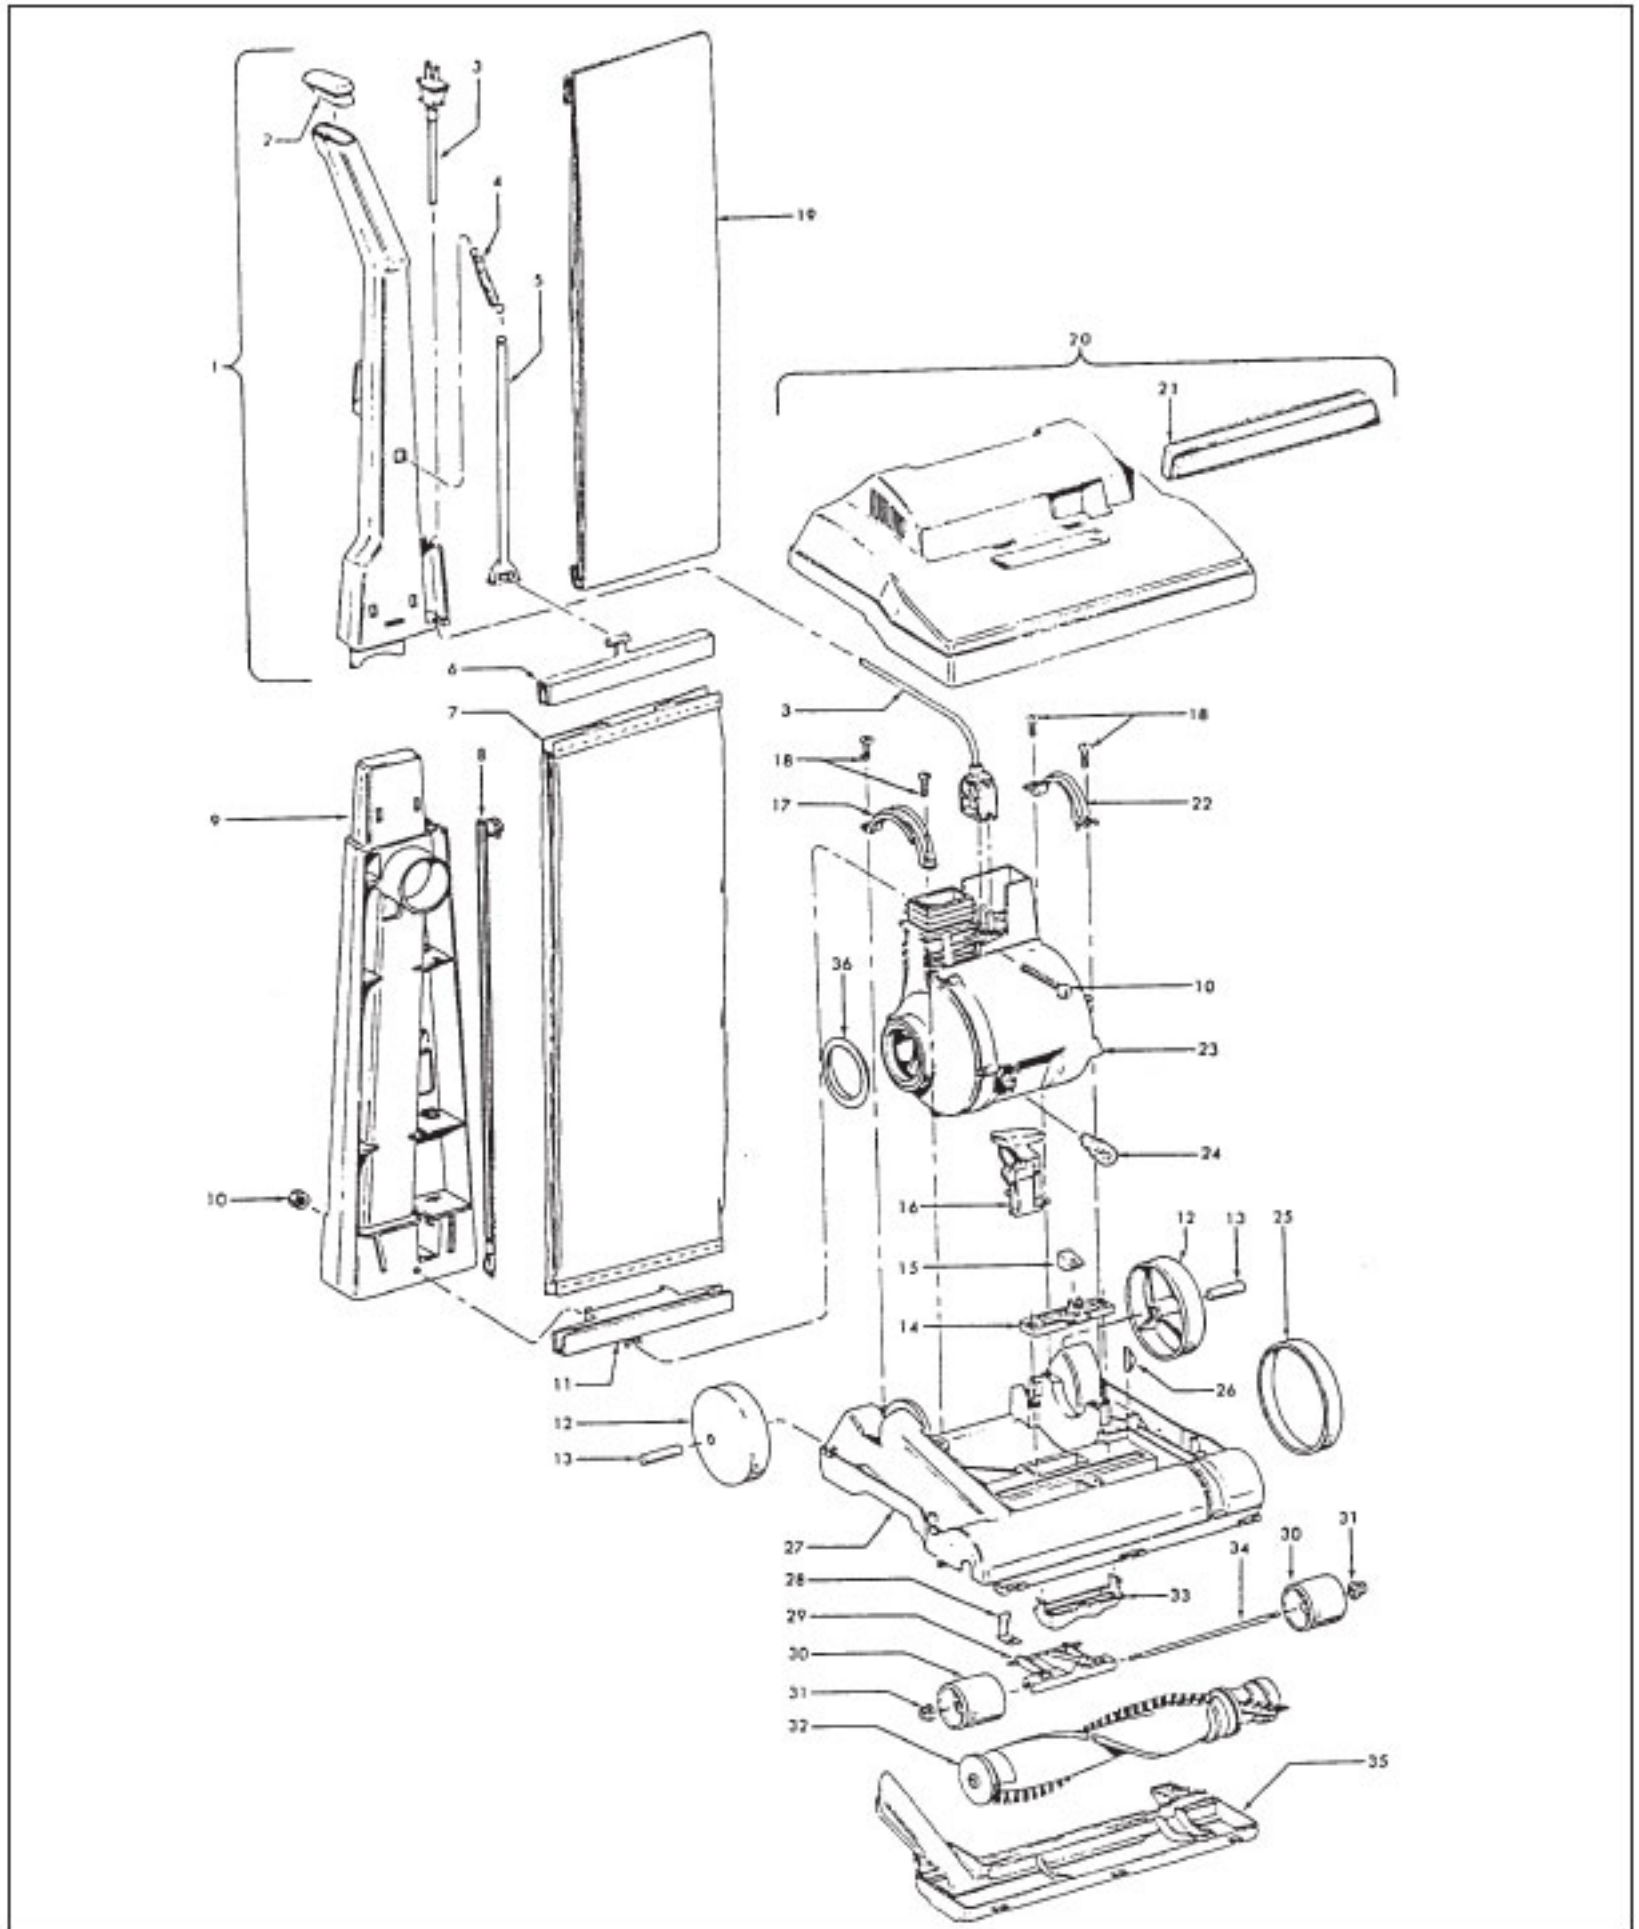

HOOVER Original

ELITE

Models U4459, U4459-940, U4461-9, U4463-9, U4701-970, U4483

Original

HOOVER

ELITE

Models U4459, U4459-940, U4461-9, U4463-9, U4701-970, U4483

KEY	PART NO.	DESCRIPTION	KEY	PART NO.	DESCRIPTION
1	H-48663142	Upper Handle Ass'y	21	H-39383090	Dirt Finder Lens - KC
2	H-37911018	Handle Cap - MW	22	H-36131053	Motor Retainer Cap - LH - KE
3	H-46388016	Attach. Cord - AAP - 30'	23	H-43576211	Motor Ass'y
4	H-38335020	Bag Strap Spring - AY	24	H-27313101	Dirt Finder Lamp
5	H-36425051	Bag Strap - MW	25	H-38528040	Belt
6	H-36425056	Jacket Support - Upper - MW	26	H-13261 AY	Rug Nozzle Rib Shoe
7	NLA	Outer Bag - MD	27	H-42242270	Main Body Ass'y - AG (Incl. Items 16, 26)
7	NLA	Outer Bag - AAK/AAP - U4461-9	28	H-34572002	Cam Actuator Spring - FW
7	NLA	Outer Bag - U4463-9	29	H-36432023	Wheel Support
7	NLA	Outer Bag - U4483	30	H-38521023	Wheel - AG (2)
7	NLA	Outer Bag - ABC - U4701-970	31	H-36131056	Wheel Retainer (2)
8	H-38456034	Switch Control Rod - AG	32	H-48414036	Agitator Ass'y Comp. - AG
9	H-39464004	Lower Handle - MW		H-48414035	Agitator Ass'y Comp. - AG - U4483
10	H-40201085	Nut & Bolt Ass'y	33	H-38563011	Nozzle Height Adj. Cam - KE
11	H-36425055	Jacket Support - Lower - MW	34	H-32563012	Wheel Shaft - AY
12	H-38522011	Wheel - Rear - AG (2)	35	H-37245015	Bottom Plate - AG
13	H-31523010	Wheel Shaft - AY (2)	36	H-38784016	Seal
14	H-38567008	Cam Actuator - KE	ITEMS NOT ILLUSTRATED		
15	H-38421051	Indicator Knob - MR		H-56511334	Owner Manual (Standard Fit Tools)
	H-38421052	Indicator Knob - JM - U4461-9		H-56511347	Owner Manual (Friction Fit Tools)
	H-38421053	Indicator Knob - AAP - U4463-9		H-58175030	Carton - U4459
	H-38421057	Indicator Knob - AAU - U4483		H-58175031	Carton - U4459-940, U4461-9, U4463-9, (Standard Fit Tools) (Use 59814012)
	H-38421072	Indicator Knob - ABC - U4701-970		H-59814012	Carton - U4459-940, U4461-9, U4463-9, U4701-970 (Friction Fit Tools)
16	H-38458022	Handle Release Lever - AG		H-58369055	Cleaning Tool Carton
17	H-36131057	Motor Retainer Cap - RH - KE		H-58346004	Front Support
18	H-21447003	Screw - Self Tapping (4)		H-58353009	Rear Support
19	H-4010001A	Throw Away Bag (3-Pk.)			
20	H-42252130	Hood Ass'y - MR			
	H-42252205	Hood Ass'y - MR - U4459-940			
	H-42252135	Hood Ass'y - JM - U4461-9			
	H-42252165	Hood Ass'y - AAP - U4463-9			
	H-42252147	Hood Ass'y - AAU - U4483			
	H-42252302	Hood Ass'y - ABC - U4701-970			