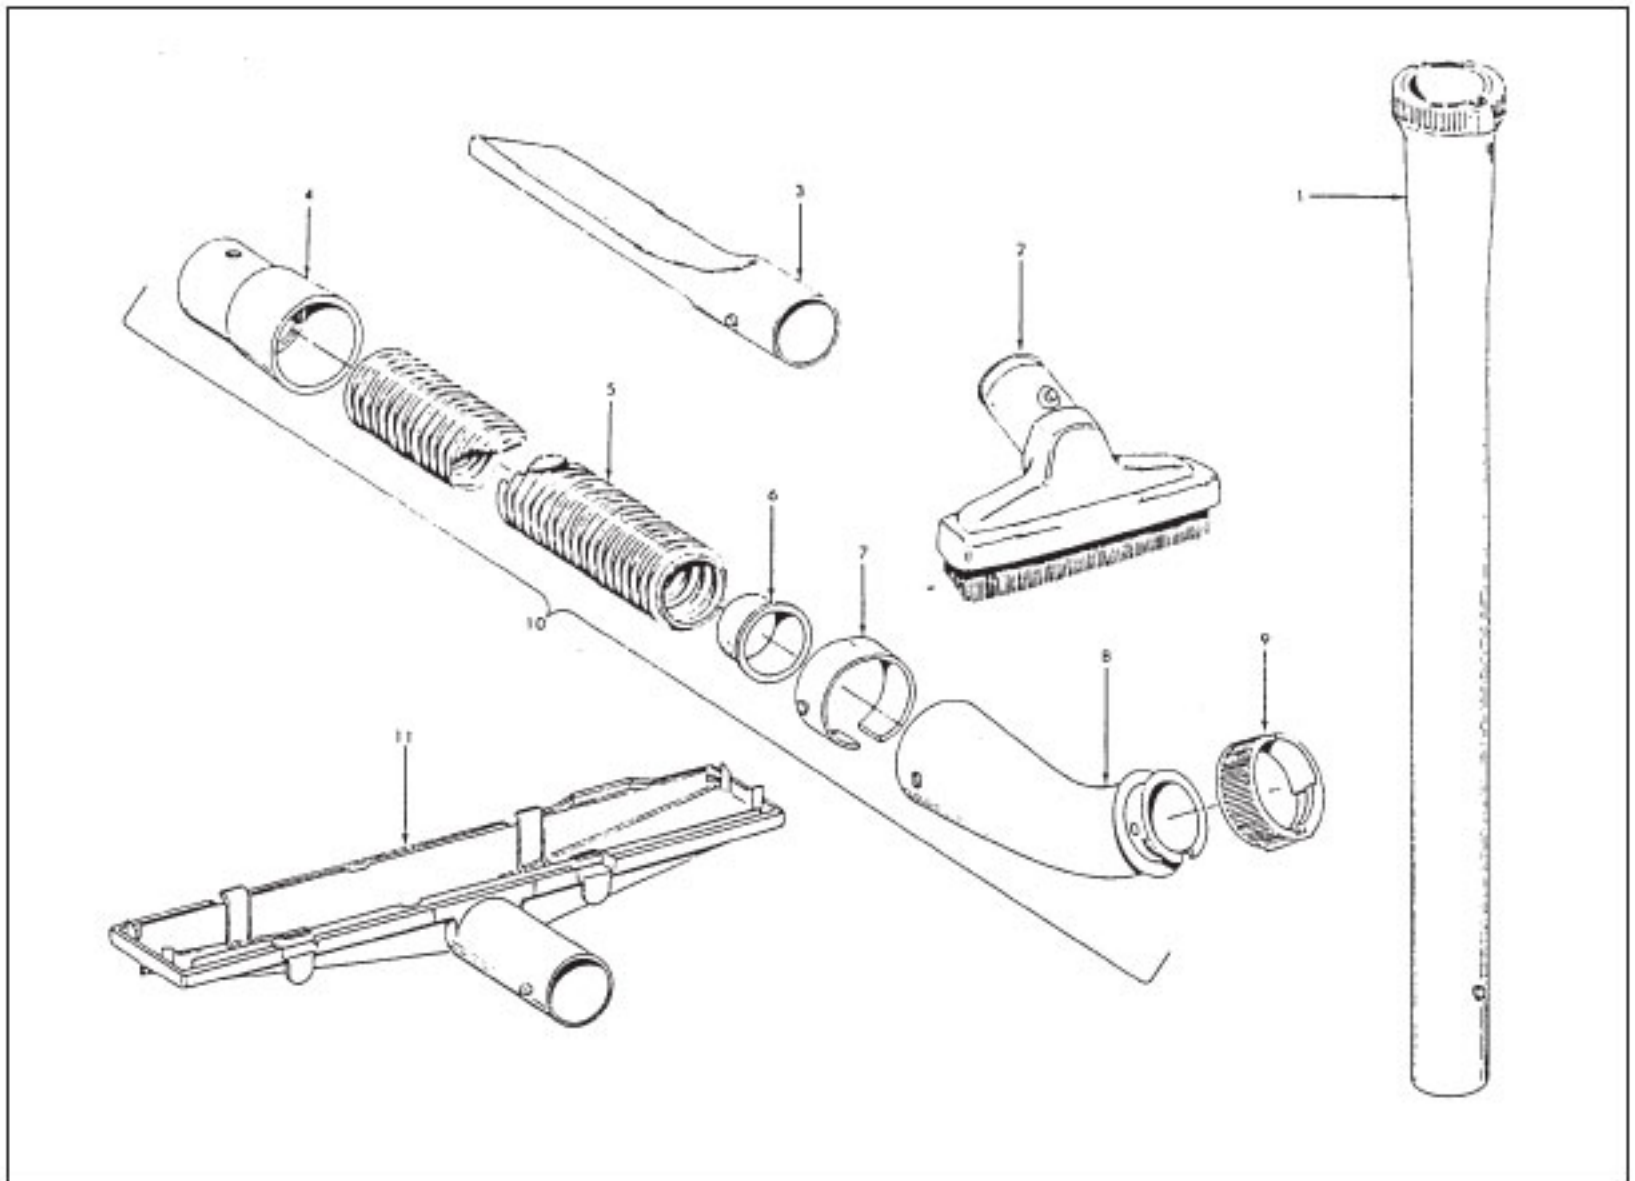

H-48414035

KEY	PART NO.	DESCRIPTION
	H-48414036	Agitator Ass'y Complete 2 Row
	H-48414035	Agitator Ass'y Complete 4 Row
1	H-36423016	Thread Guard - R.H.
2	H-43267002	Agitator Bearing Ass'y (2)
3	H-21347003	Conical Washer(2)
4	H-36422022	Agitator End (2)
5	H-48414032	Agitator Body
6	H-32724013	Agitator Shaft
7	H-36423017	Thread Guard - L.H. - AG

Standard Fit Tools (w/Retention Pin) (Shown)

KEY	PART NO.	DESCRIPTION
1	H-43453043	Extension Tube - AAP
2	H-43414017	Multi-Purpose Brush - AAP
3	H-38617018	Crevice Tool - AAP
4	H-32288004	Hose Connector - AAP
5	H-38671018	Hose - Less Ends - AAP
6	H-32156010	Hose Sleeves
7	H-36171025	Hose Connector - Curved - AAP
8	H-43466058	Hose Connector - Curved - AAP (Incl. Item 9)
9	H-36153021	Latch Ring
10	H-43434210	Hose Comp.
11	H-38656016	Convertor Body - AAP
	H-43414071	Furniture Nozzle - AAP
	H-43414087	Dusting Brush - AAP
	H-43414088	Wall/Floor Brush - AAP