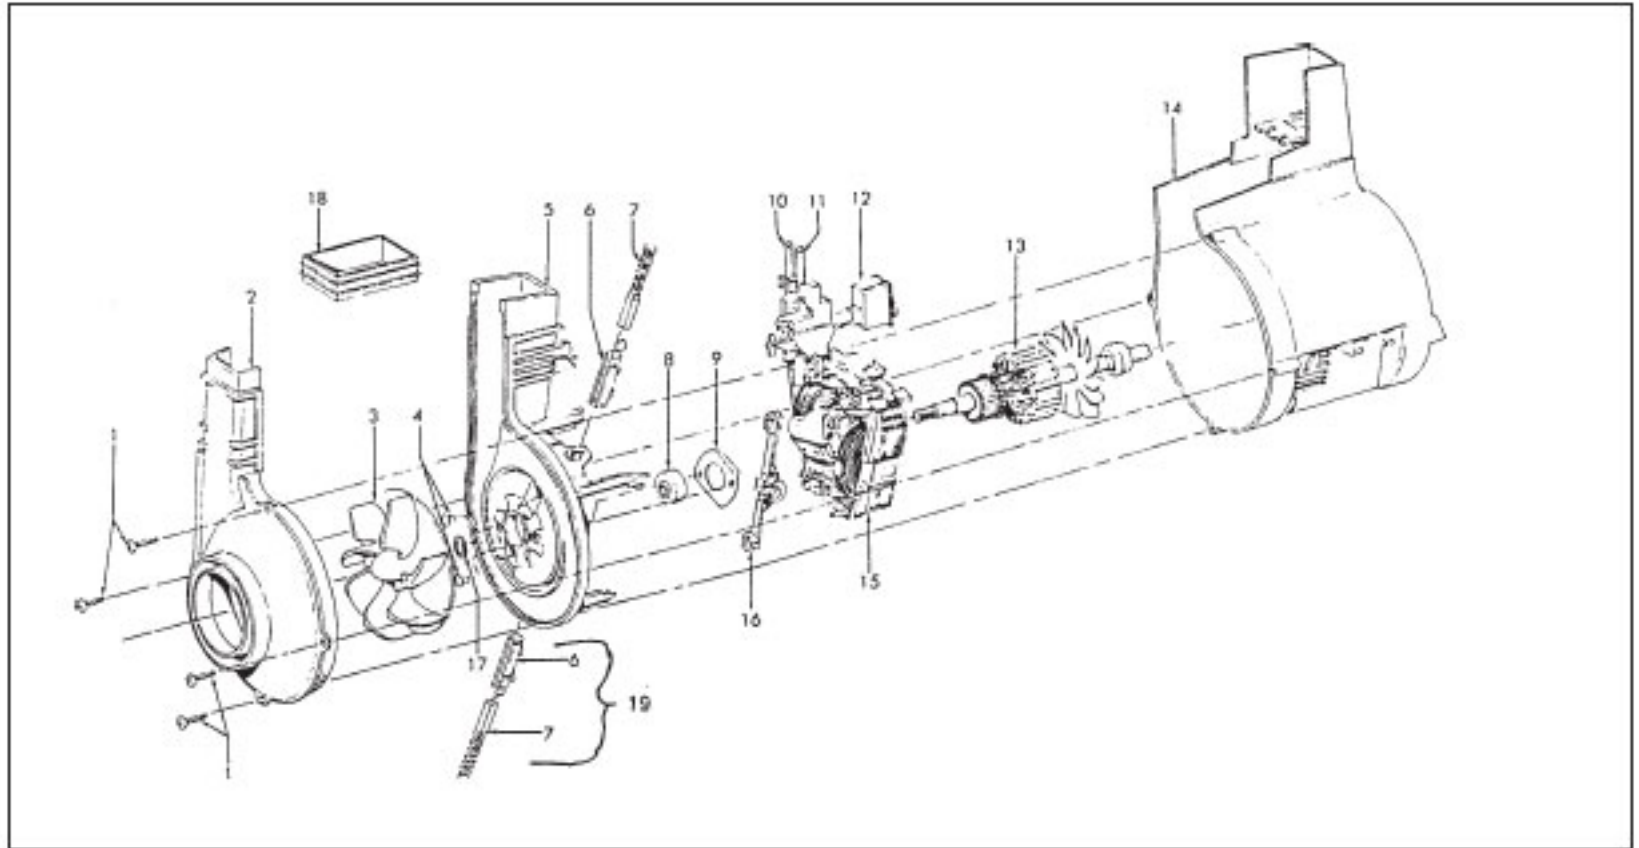

HOOVER Original

LEGACY & ELITE

Models U4459, U4459-940, U4461-9, U4463-9, U4465-9, U4471, U4471-9, U4471-960, U4473, U4473-080, U4483, U4485, U4507, U4507-9, U4509, U4511, U4511-9, U4533-9, U4545-900, U4557-910, U4569-910, U4581-910, U4599-900, U4601-900, U4609, U4617-910, U4641-910, U4649-910, U4671-910, U4681, U4681-910, U4689-910, U4697-910, U4701-970, U4709-910, U4713-910, U4731-910, U5069-910, U5079-910

KEY	PART NO.	DESCRIPTION	KEY	PART NO.	DESCRIPTION
	NLA	Motor Ass'y Comp. - Order H-43576211 (See Page 22-225)	13	NLA	Armature/Bearing Ass'y - U4465-9, U4473, U4473-080, U4485, U4507, U4507-9, U4511, U4511-9, U4545-900, U4557-910, U4569-910, U4581-910, U4641-910, U4649-910, U4681, U4689-910, U4697-910, U4731-910
1	H-214793 DA	Screw - Self Tapping (4)		NLA	Armature/Bearing Ass'y
2	H-38736032	Fan Chamber - MW	14	H-37194034	Motor End Cap Ass'y - MW
3	H-38755030	Fan	15	NLA	Field Ass'y - U4465-9, U4473, U4473-080, U4485, U4507, U4507-9, U4641-910, U4649-910, U4681, U4681-910, U4689-910, U4697-910 (Incl. Items 10, 11, 12, 16)
4	H-12503 EF	Rivet - Semi Tubular (2)		NLA	Field Ass'y (Incl. Items 10, 11, 12, 16)
5	NLA	Motor Housing Ass'y (Incl. Items 4, 6, 8, 9)		NLA	Field Ass'y - U4511, U4511-9, U4545-900, U4557-910
6	H-41311011	Motor Brush Holder (2)		NLA	Field Ass'y - U4569-910, U4581-910, U4731-910, U5069-910, U5079-910 (Incl. Items 10, 11, 12, 16)
7	H-41311011 H-47318024	Motor Brush Ass'y (2) Motor Brush Ass'y (2) - U4511, U4511-9, U4545-900, U4557-910, U4569-910, U4581-910, U4731-910		NLA	Lamp Holder Ass'y
8	H-24152808	Bearing	16	H-47171018	Lamp Holder Ass'y
9	H-37913020	Bearing Retainer	17	H-21312793	Washer
10	H-36914004	Switch Bus Bar	18	H-38783014	Molded Duct Seal
11	H-39116005	Attachment Terminal	19	H-41311011	Motor Brush Holder Ass'y - (Incl. Items 6, 7)
12	H-28218043	Switch Ass'y