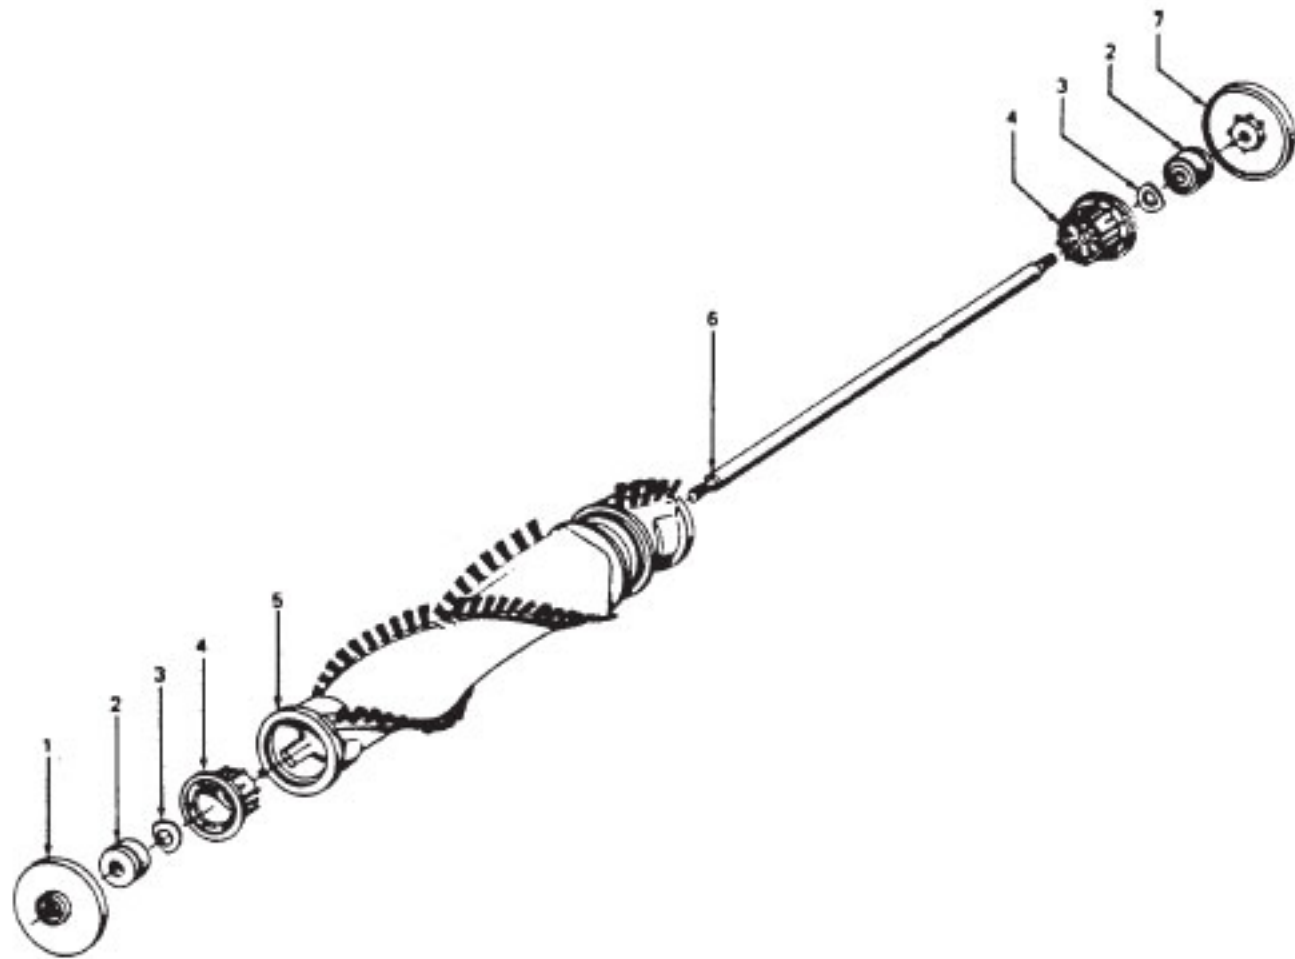

H-48414035

KEY	PART NO.	DESCRIPTION
	H-48414036	Agitator Ass'y Complete 2 Row
	H-48414035	Agitator Ass'y Complete 4 Row
1	H-36423016	Thread Guard - R.H.
2	H-43267002	Agitator Bearing Ass'y (2)
3	H-21347003	Conical Washer(2)
4	H-36422022	Agitator End (2)
5	H-48414032	Agitator Body
6	H-32724013	Agitator Shaft
7	H-36423017	Thread Guard - L.H. - AG

Standard Fit Tools (w/Retention Pin) (Shown)

KEY	PART NO.	DESCRIPTION
1	H-43453043	Extension Tube - AAP
2	H-43414017	Multi-Purpose Brush - AAP
3	H-38617018	Crevice Tool - AAP
4	H-32288004	Hose Connector - AAP
5	H-38671018	Hose - Less Ends - AAP
6	H-32156010	Hose Sleeves
7	H-36171025	Hose Connector - Curved - AAP
8	H-43466058	Hose Connector - Curved - AAP (Incl. Item 9)
9	H-36153021	Latch Ring
10	H-43434210	Hose Comp.
11	H-38656016	Convertor Body - AAP
	H-43414071	Furniture Nozzle - AAP
	H-43414087	Dusting Brush - AAP
	H-43414088	Wall/Floor Brush - AAP