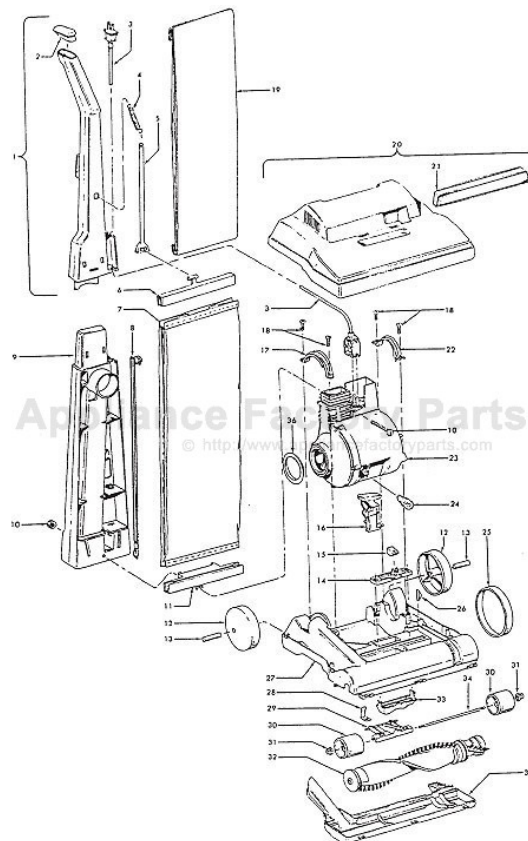

This Owner's Manual is provided and hosted by Appliance Factory Parts.

HOOVER U4483 Owner's Manual

[Shop genuine replacement parts for HOOVER U4483](#)

[Find Your HOOVER Vacuum Cleaner Parts - Select From 1456 Models](#)

----- Manual continues below part list -----

Available Replacement Parts for HOOVER U4483

H-38528040	BELT VACUUM HOOVER OEM (1 PACK)
48414036	HOOVER ELITE BRUSH ROLLER
H-4010001A	VACUUM BAG OEM HOOVER 3 PACK
H-43267002	AGITATOR BEARING ASM
K-109289	BULB
HR-5000	EXTENSION TUBE

H-48414035

KEY	PART NO.	DESCRIPTION
	H-48414036	Agitator Ass'y Complete 2 Row
	H-48414035	Agitator Ass'y Complete 4 Row
1	H-36423016	Thread Guard - R.H.
2	H-43267002	Agitator Bearing Ass'y (2)
3	H-21347003	Conical Washer(2)
4	H-36422022	Agitator End (2)
5	H-48414032	Agitator Body
6	H-32724013	Agitator Shaft
7	H-36423017	Thread Guard - L.H. - AG

Standard Fit Tools (w/Retention Pin) (Shown)

KEY	PART NO.	DESCRIPTION
1	H-43453043	Extension Tube - AAP
2	H-43414017	Multi-Purpose Brush - AAP
3	H-38617018	Crevice Tool - AAP
4	H-32288004	Hose Connector - AAP
5	H-38671018	Hose - Less Ends - AAP
6	H-32156010	Hose Sleeves
7	H-36171025	Hose Connector - Curved - AAP
8	H-43466058	Hose Connector - Curved - AAP (Incl. Item 9)
9	H-36153021	Latch Ring
10	H-43434210	Hose Comp.
11	H-38656016	Convertor Body - AAP
	H-43414071	Furniture Nozzle - AAP
	H-43414087	Dusting Brush - AAP
	H-43414088	Wall/Floor Brush - AAP