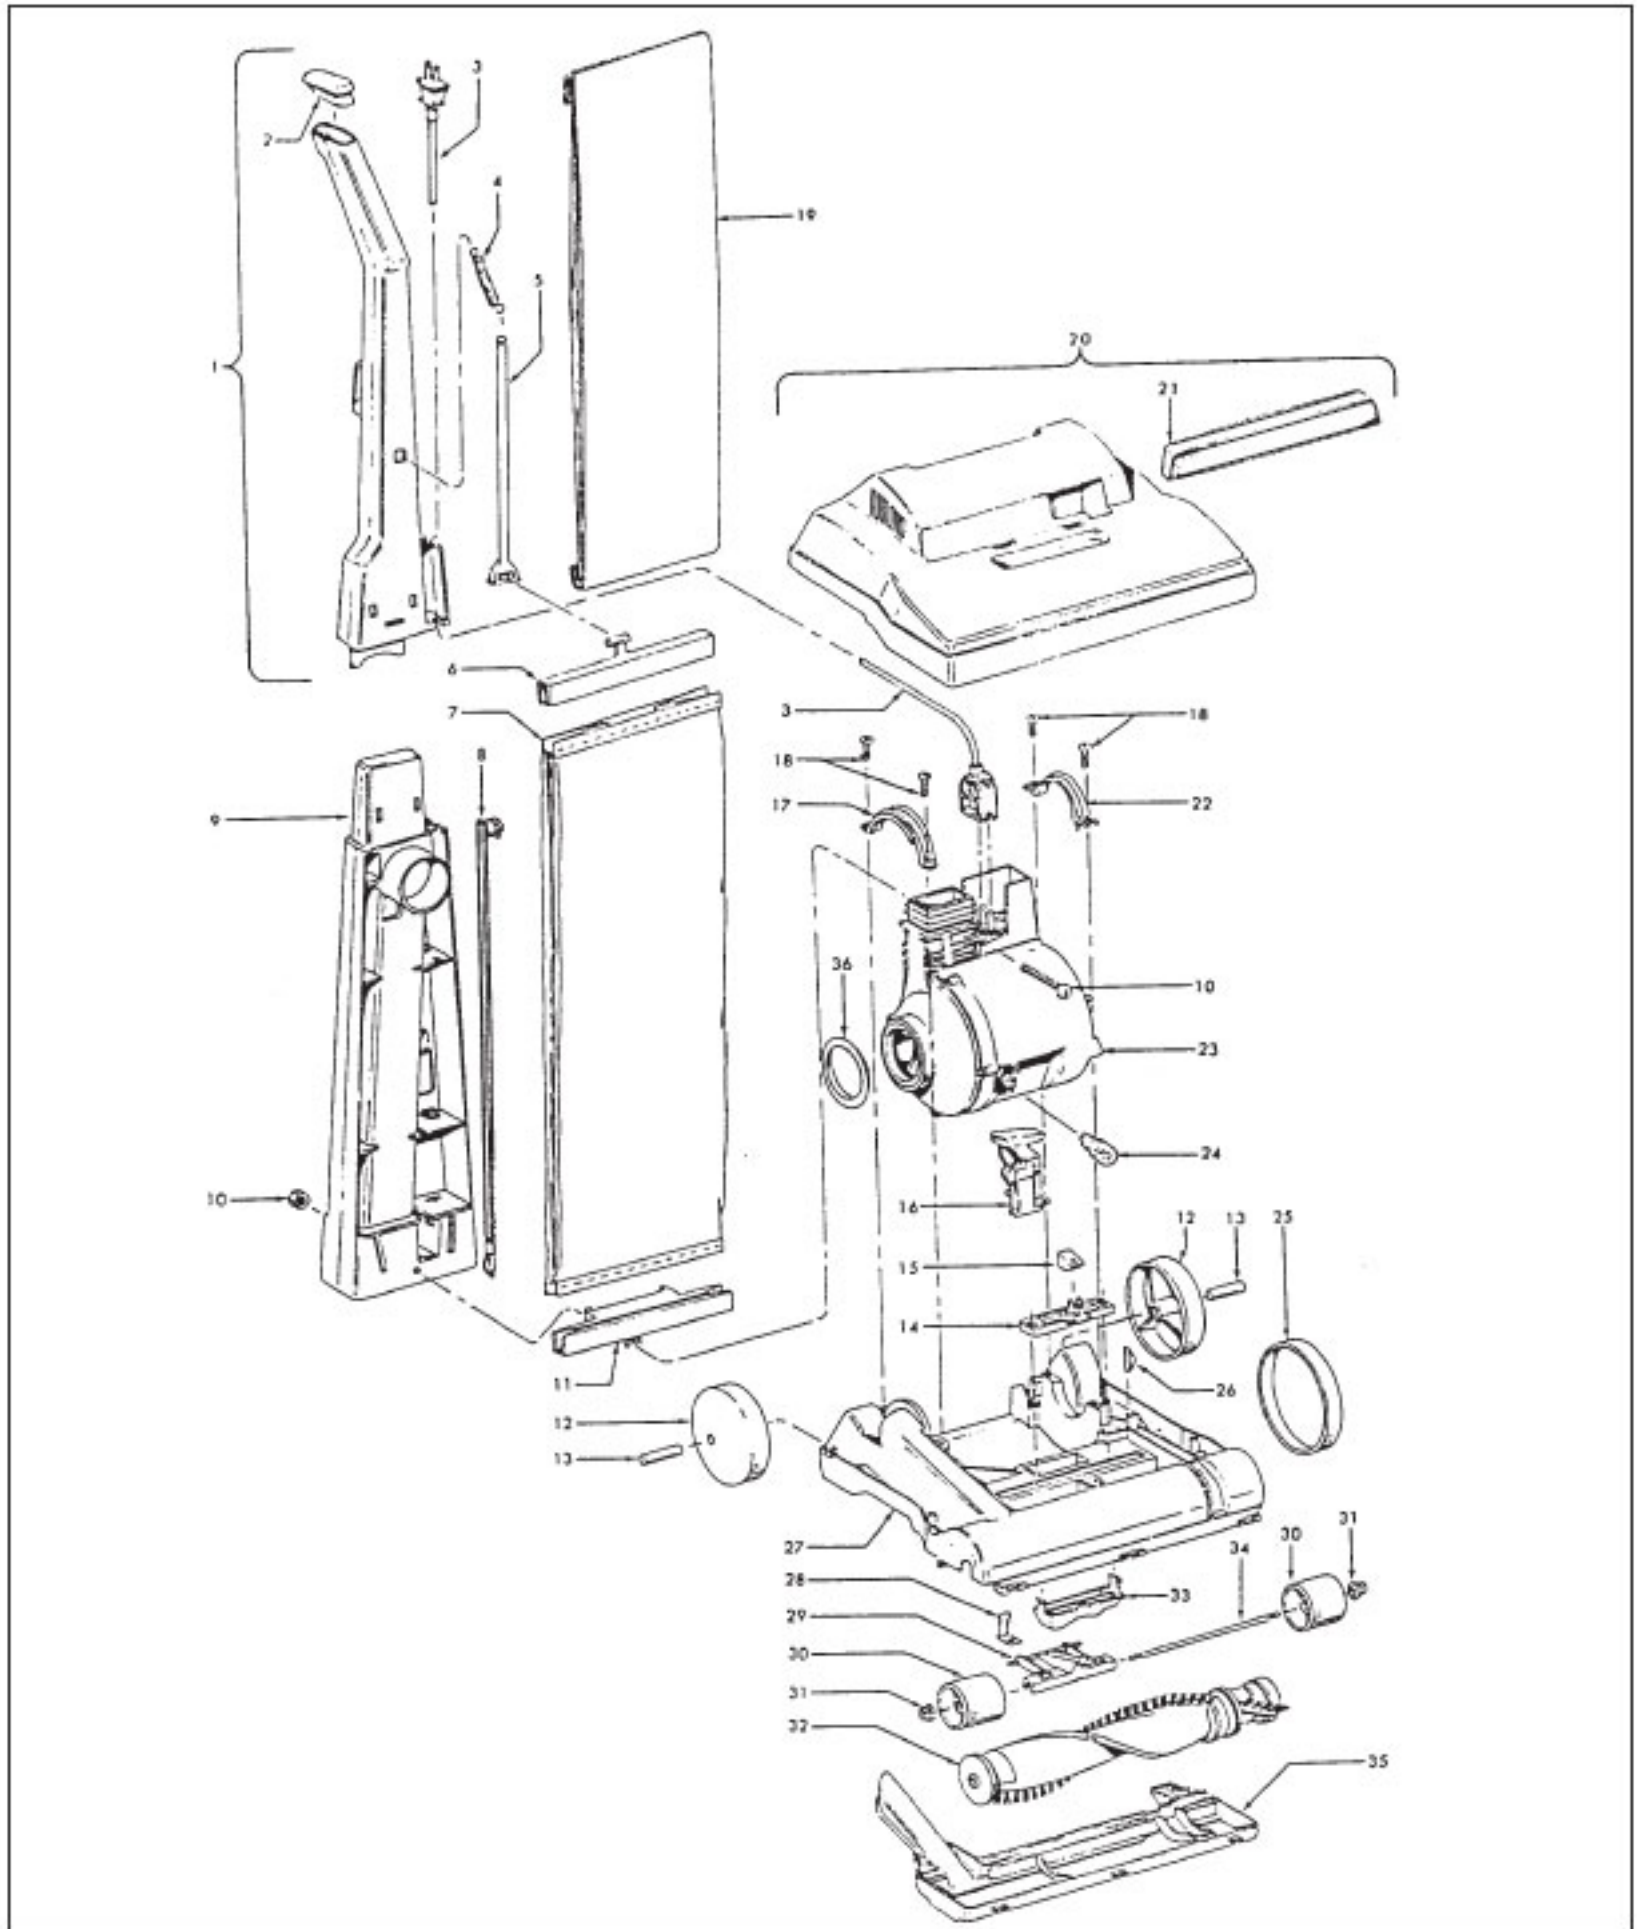

HOOVER Original

ELITE

Models U4459, U4459-940, U4461-9, U4463-9, U4701-970, U4483