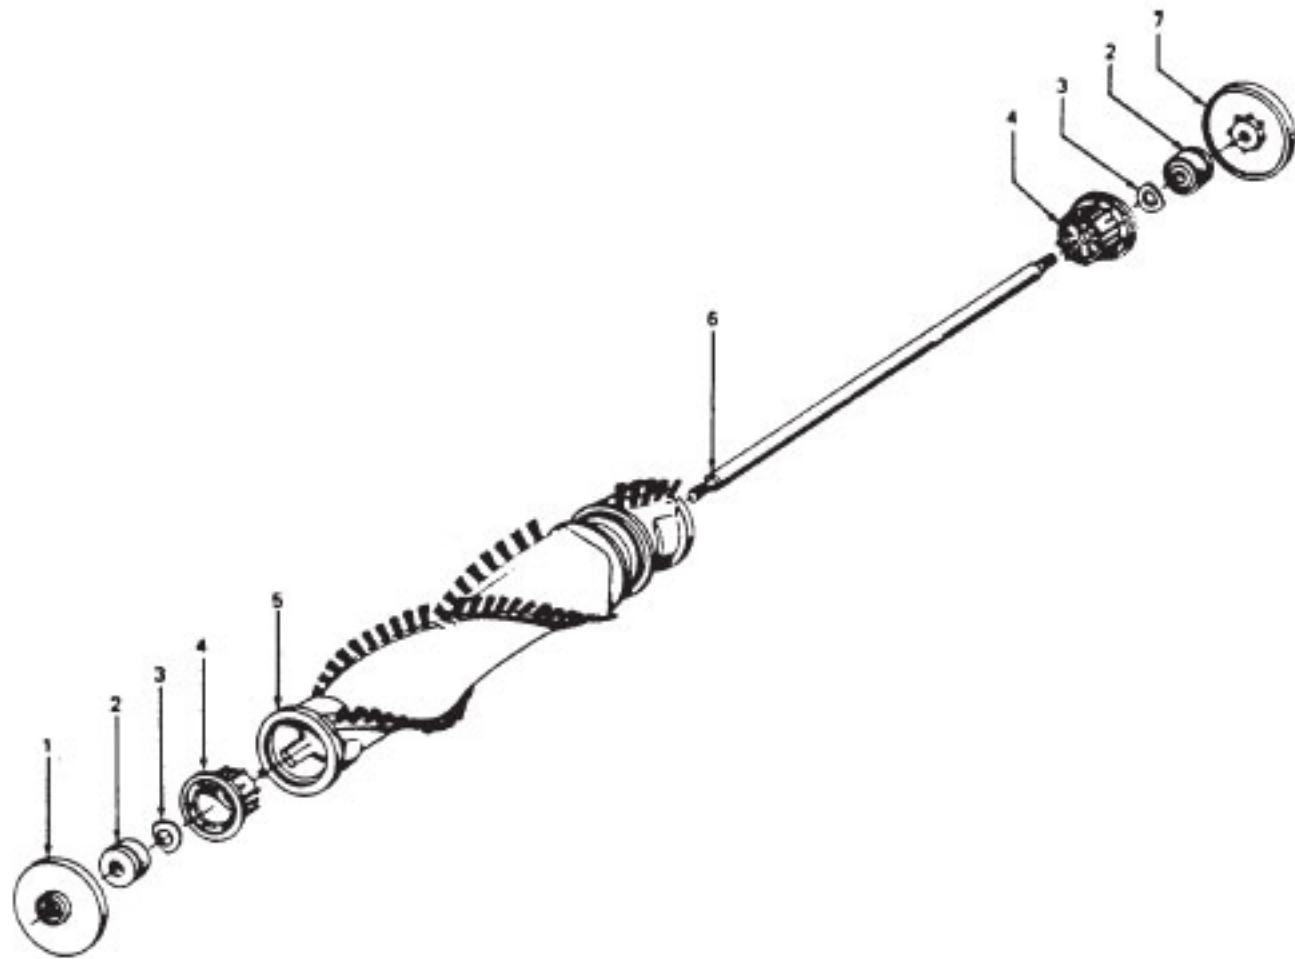

----- Manual continues below part list -----

Available Replacement Parts for HOOVER U4483

H-38528040	BELT VACUUM HOOVER OEM (1 PACK)
48414036	HOOVER ELITE BRUSH ROLLER
H-4010001A	VACUUM BAG OEM HOOVER 3 PACK
H-43267002	AGITATOR BEARING ASM
K-109289	BULB
HR-5000	EXTENSION TUBE

HOOVER Original

ELITE

Models U4459, U4459-940, U4461-9, U4463-9, U4701-970, U4483

HOOVER Original

LEGACY & ELITE

Models U4459, U4459-940, U4461-9, U4463-9, U4465-9, U4471, U4471-9, U4471-960, U4473, U4473-080, U4483, U4485, U4507, U4507-9, U4509, U4511, U4511-9, U4533-9, U4545-900, U4557-910, U4569-910, U4581-910, U4599-900, U4601-900, U4609, U4617-910, U4641-910, U4649-910, U4671-910, U4681, U4681-910, U4689-910, U4697-910, U4701-970, U4709-910, U4713-910, U4731-910, U5069-910, U5079-910

H-48414035

KEY	PART NO.	DESCRIPTION
	H-48414036	Agitator Ass'y Complete 2 Row
	H-48414035	Agitator Ass'y Complete 4 Row
1	H-36423016	Thread Guard - R.H.
2	H-43267002	Agitator Bearing Ass'y (2)
3	H-21347003	Conical Washer(2)
4	H-36422022	Agitator End (2)
5	H-48414032	Agitator Body
6	H-32724013	Agitator Shaft
7	H-36423017	Thread Guard - L.H. - AG

Standard Fit Tools (w/Retention Pin) (Shown)

KEY	PART NO.	DESCRIPTION
1	H-43453043	Extension Tube - AAP
2	H-43414017	Multi-Purpose Brush - AAP
3	H-38617018	Crevice Tool - AAP
4	H-32288004	Hose Connector - AAP
5	H-38671018	Hose - Less Ends - AAP
6	H-32156010	Hose Sleeves
7	H-36171025	Hose Connector - Curved - AAP
8	H-43466058	Hose Connector - Curved - AAP (Incl. Item 9)
9	H-36153021	Latch Ring
10	H-43434210	Hose Comp.
11	H-38656016	Convertor Body - AAP
	H-43414071	Furniture Nozzle - AAP
	H-43414087	Dusting Brush - AAP
	H-43414088	Wall/Floor Brush - AAP