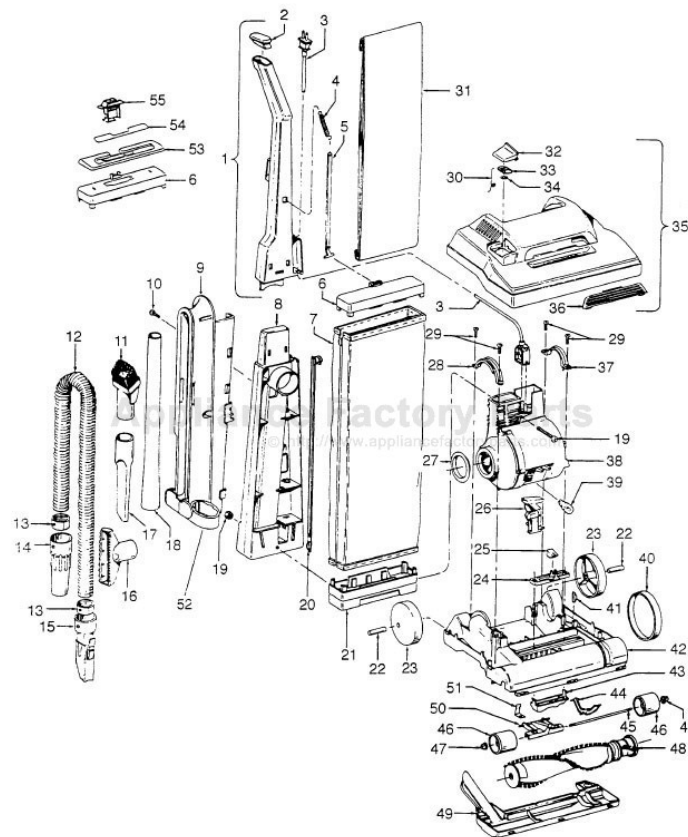

[Find Your HOOVER Vacuum Cleaner Parts - Select From 1456 Models](#)

----- Manual continues below part list -----