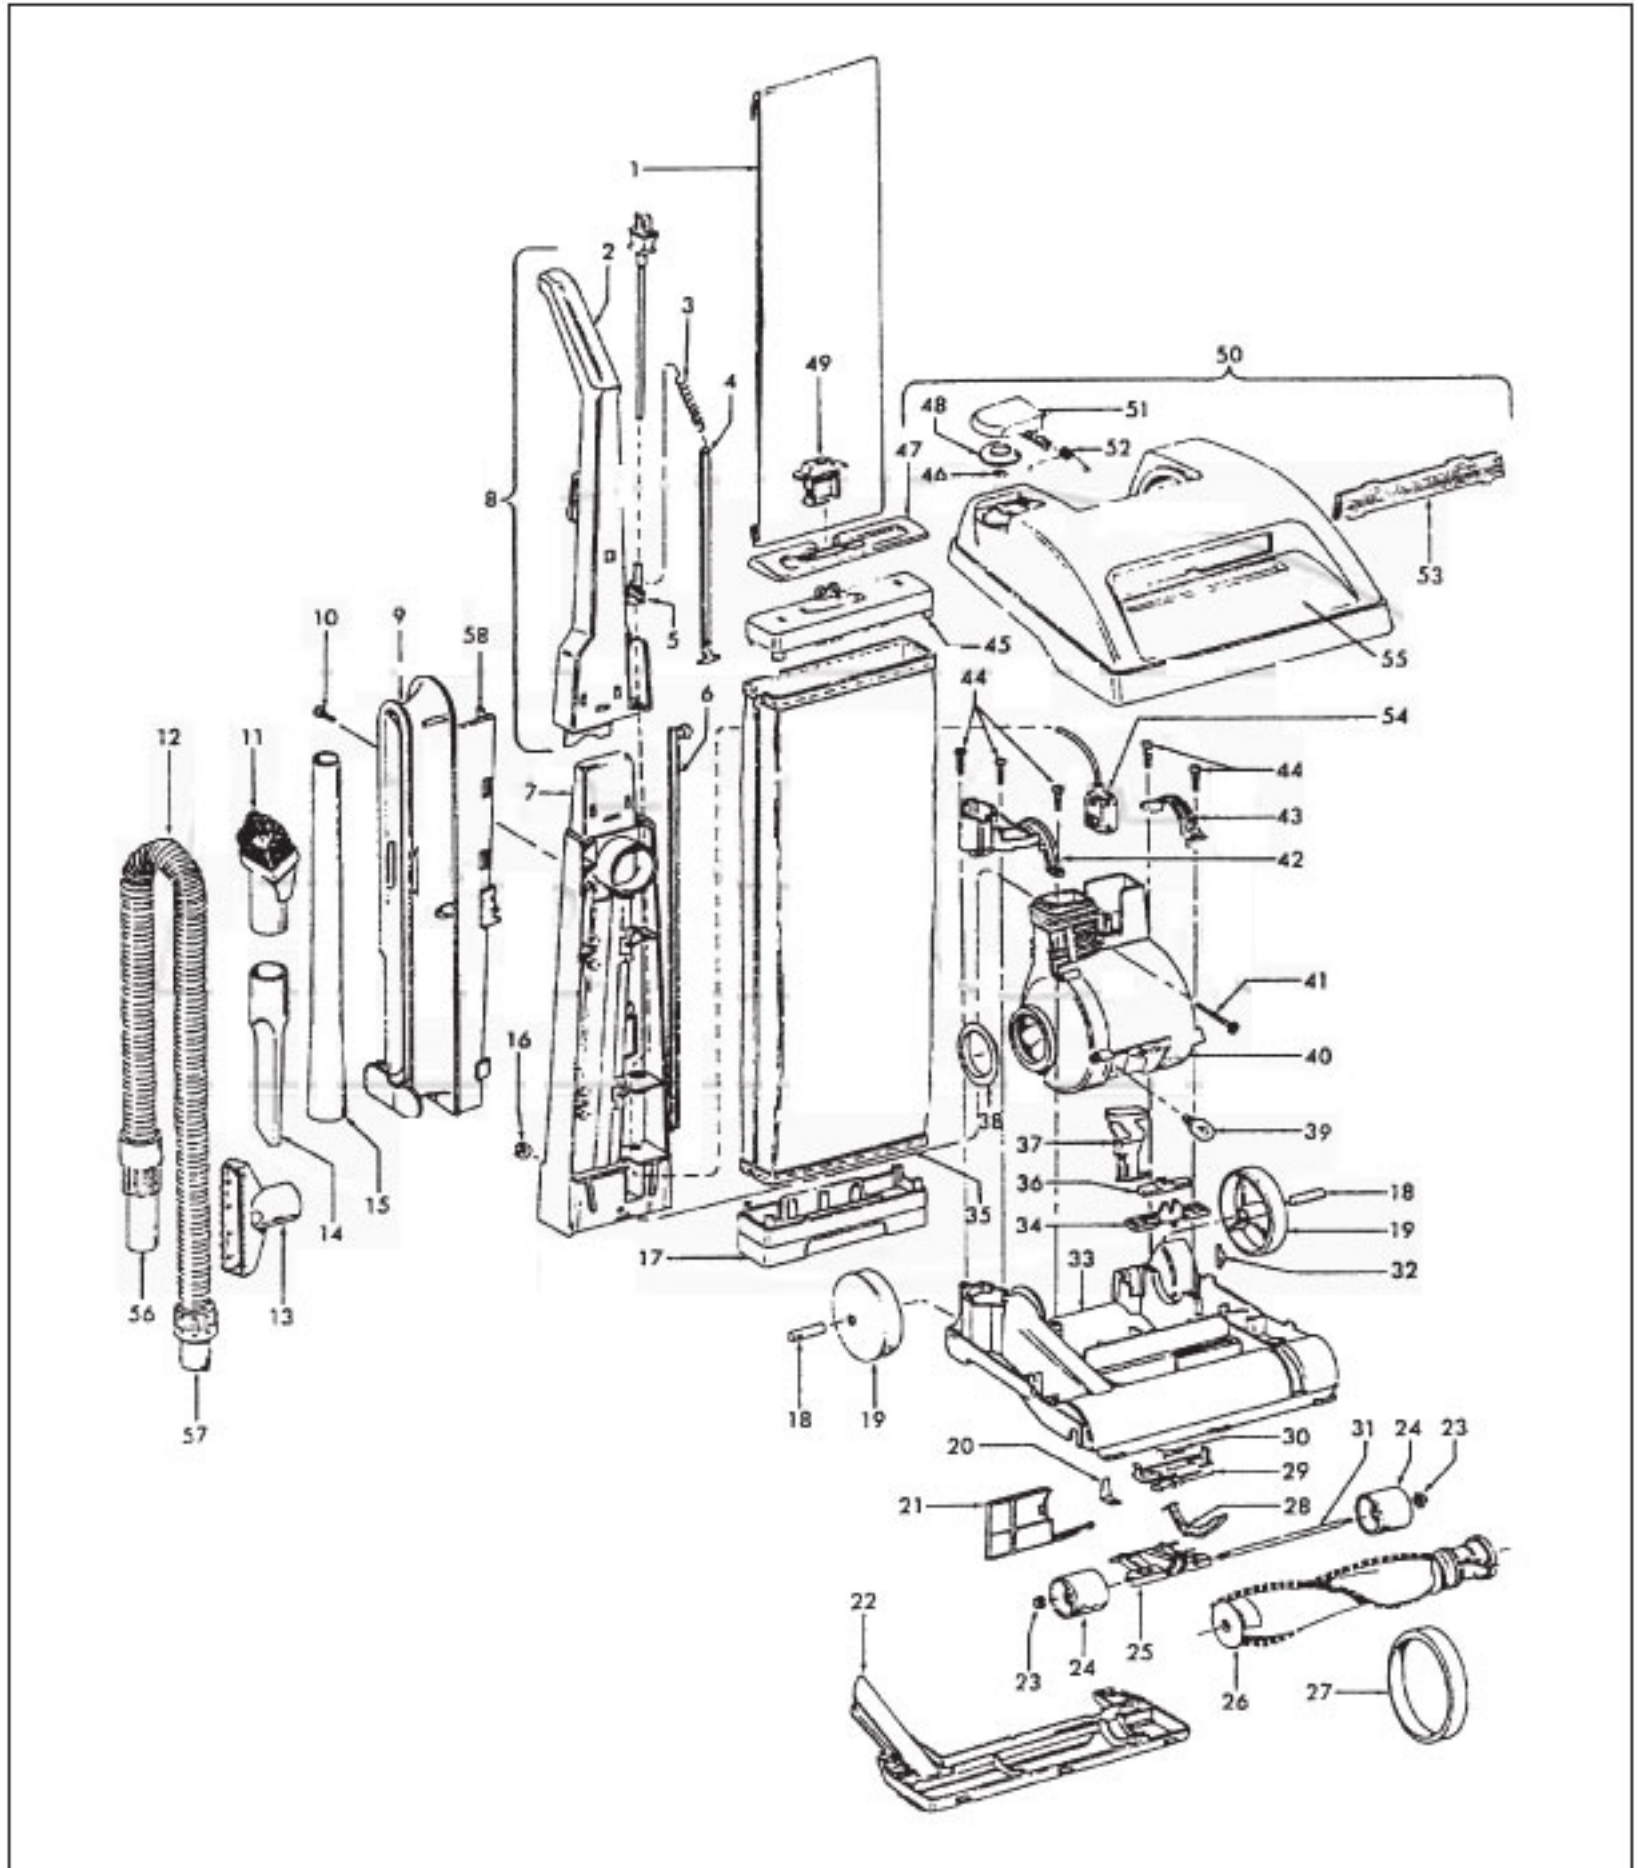

HOOVER Original

LEGACY

Models U4569-910, U4581-910