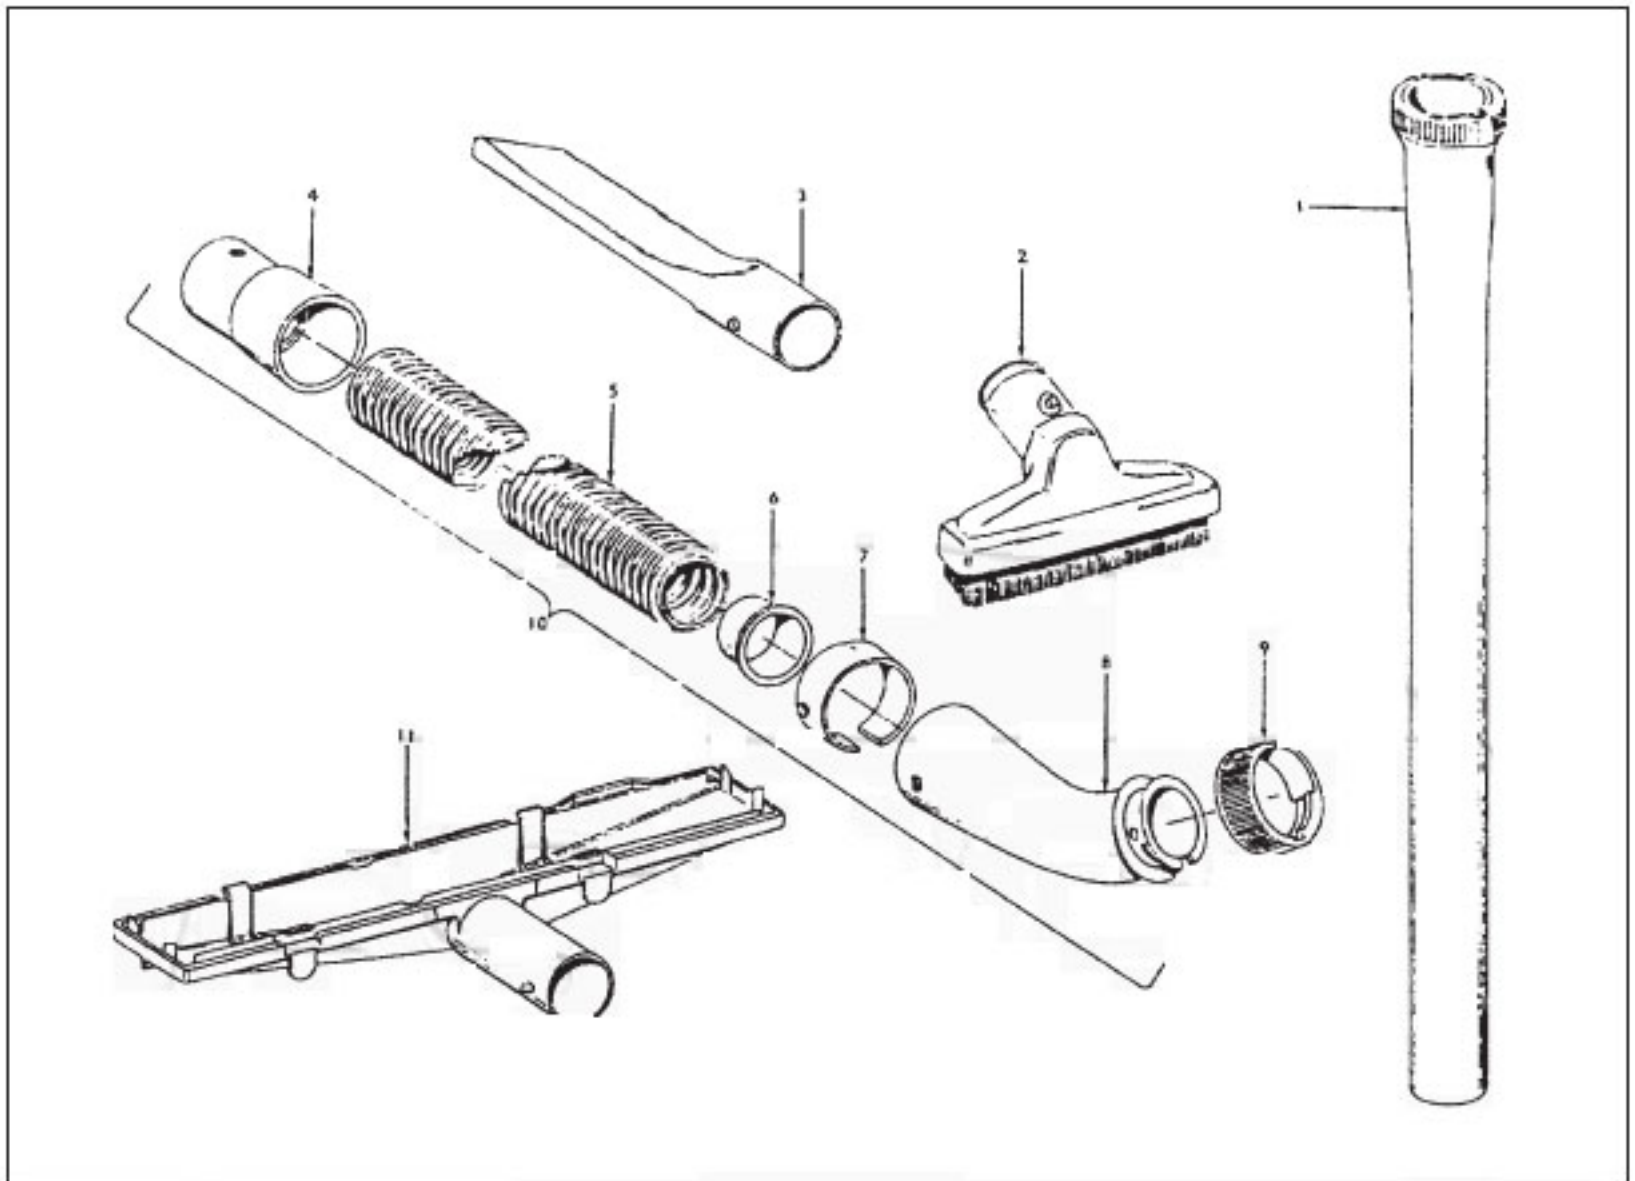

Standard Fit Tools (w/Retention Pin) (Shown)

KEY	PART NO.	DESCRIPTION
1	H-43453043	Extension Tube - AAP
2	H-43414017	Multi-Purpose Brush - AAP
3	H-38617018	Crevice Tool - AAP
4	H-32288004	Hose Connector - AAP
5	H-38671018	Hose - Less Ends - AAP
6	H-32156010	Hose Sleeves
7	H-36171025	Hose Connector - Curved - AAP
8	H-43466058	Hose Connector - Curved - AAP (Incl. Item 9)
9	H-36153021	Latch Ring
10	H-43434210	Hose Comp.
11	H-38656016	Convertor Body - AAP
	H-43414071	Furniture Nozzle - AAP
	H-43414087	Dusting Brush - AAP
	H-43414088	Wall/Floor Brush - AAP