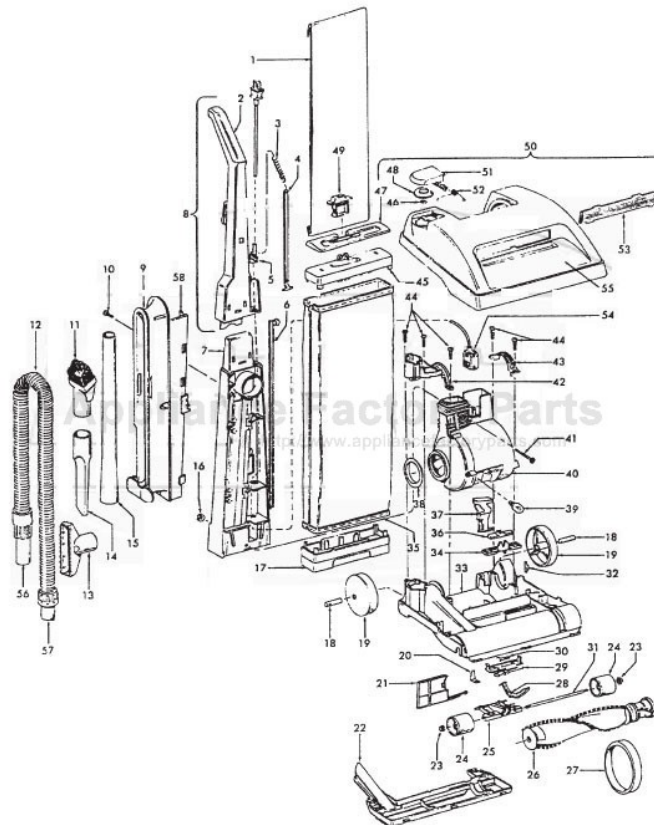

[Find Your HOOVER Vacuum Cleaner Parts - Select From 1456 Models](#)

----- Manual continues below part list -----