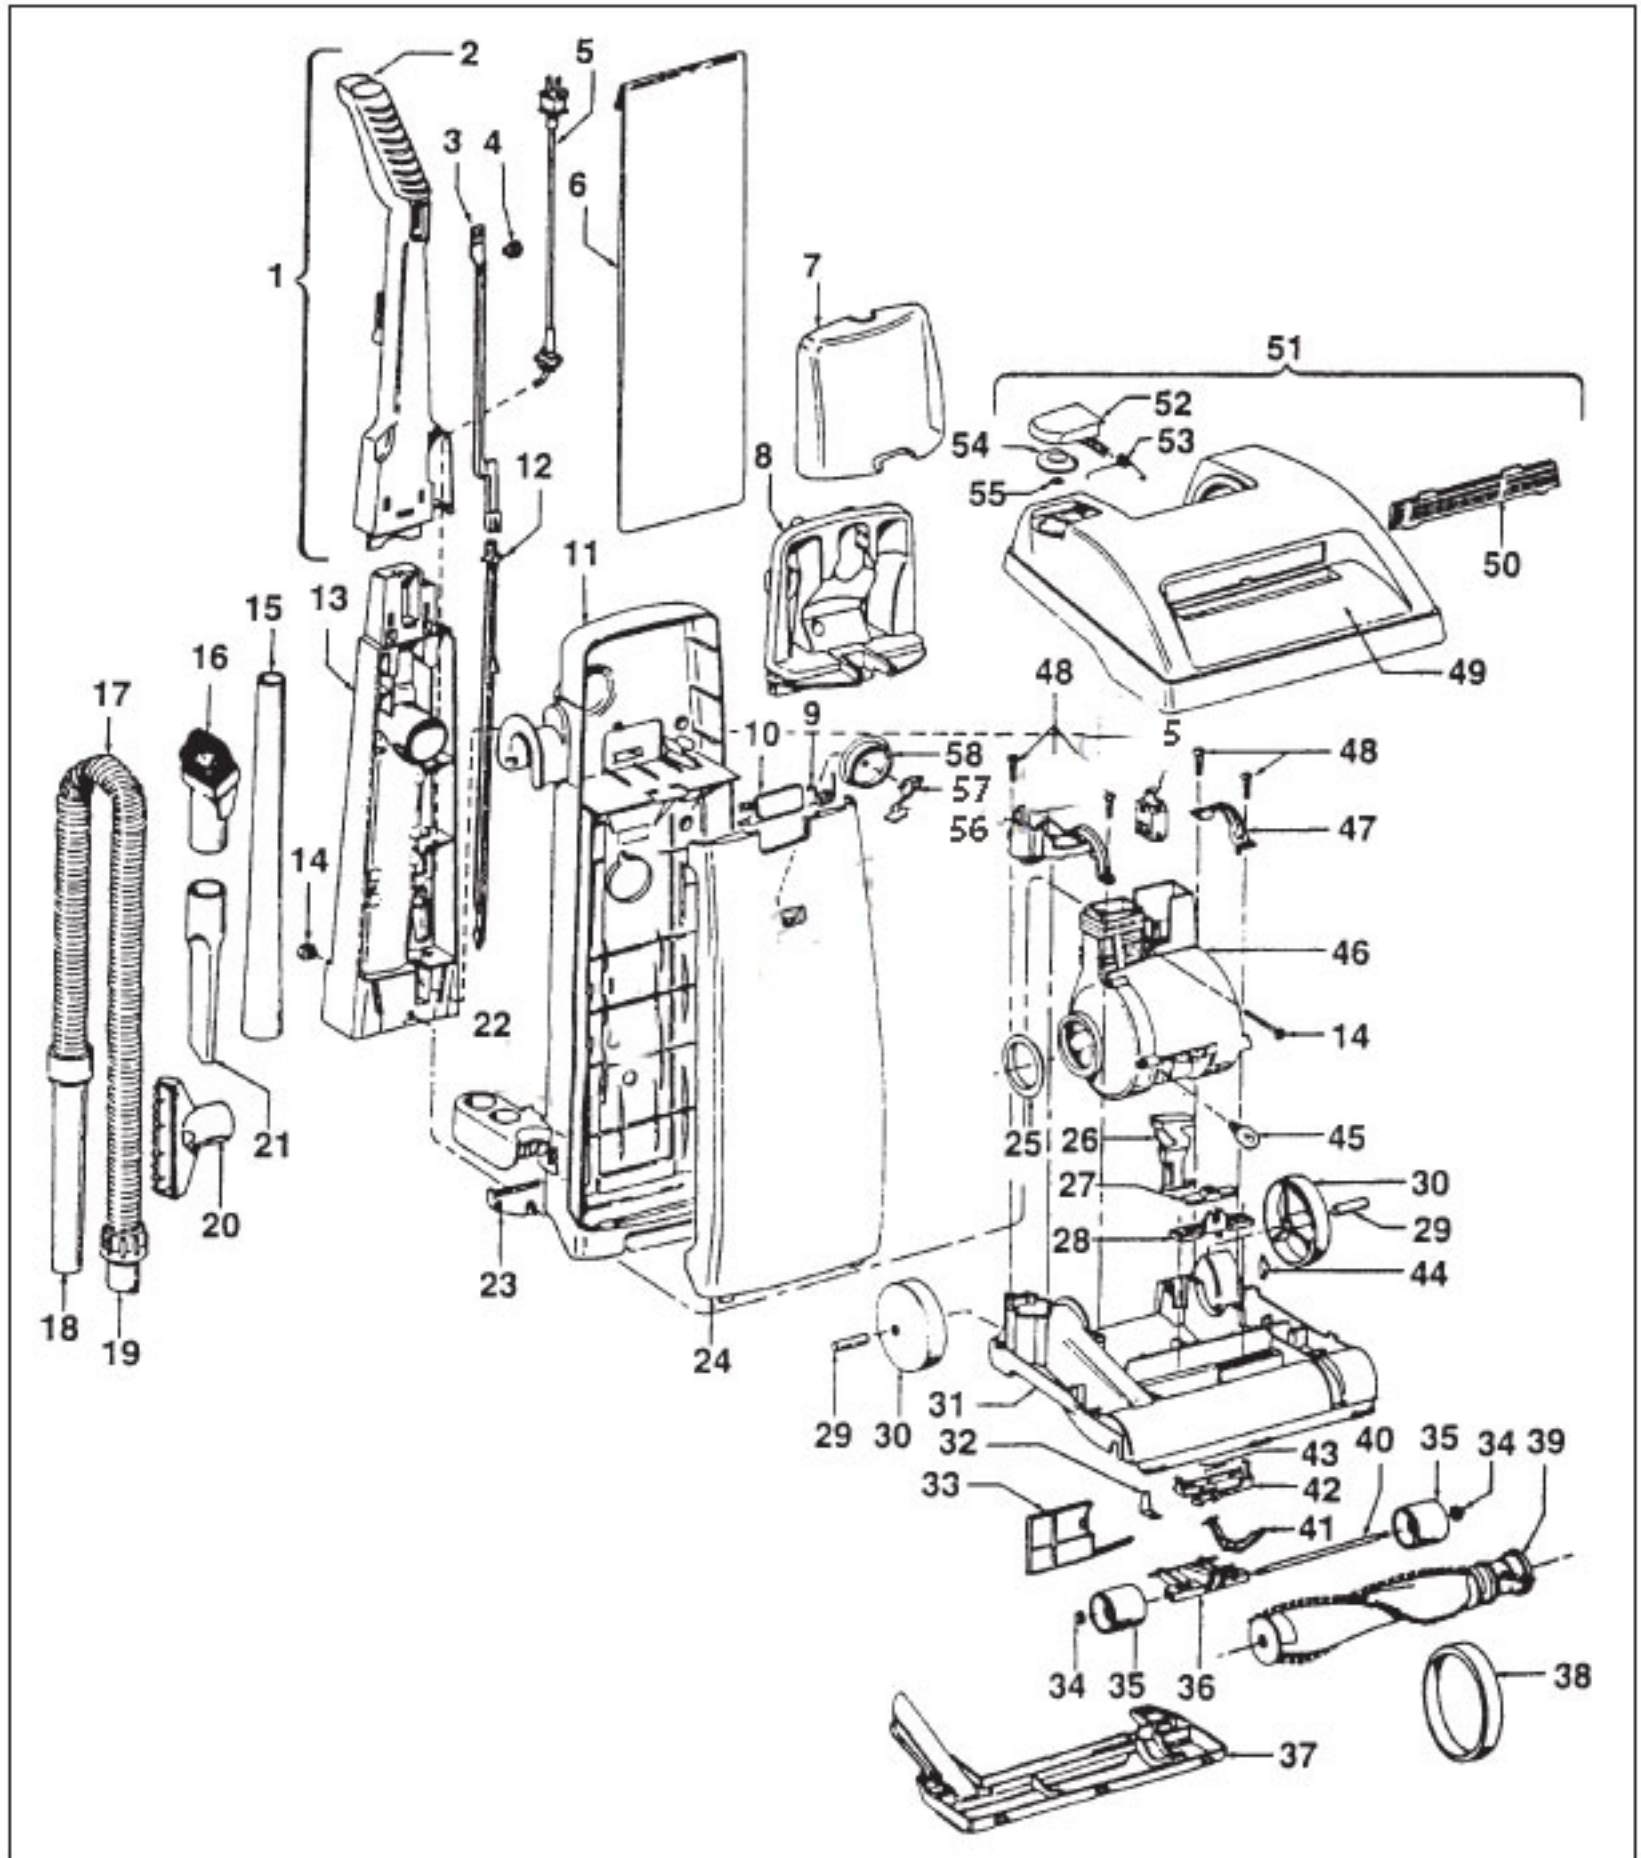

HOOVER Original

DIMENSION UPRIGHT

Models U5215-930, U5221-930, U5223-930, U5227-930

Original

HOOVER

DIMENSION UPRIGHT

Models U5215-930, U5221-930, U5223-930, U5227-

930

KEY	PART NO.	DESCRIPTION	KEY	PART NO.	DESCRIPTION
1	H-48663200	Upper Handle Ass'y - ABE (Incl. items 2,3,4)	30	H-38522011	Wheel - Rear - AG (2)
2	H-37911078	Handle Cap - ABE	31	H-42242266	Brushroll Housing - AG (Incl. items 26, 29, 30, 44)
3	N/A	Switch Rod - Upper	32	H-34572002	Cam Actuator Spring - FW
4	N/A	Switch Button	33	H-38718005	Valve Gate - BZ
5	H-46388027	Attachment Cord Ass'y - AG - 35 ft. U5227-930	34	H-36131056	Wheel Retainer - AG (2)
5	H-46388026	Attachment Cord Ass'y - AG - 31 ft. U5215-930, U5221-930,	35	H-38521023	Wheel - AG - (2)
6	H-4010100Z	Throw-Away Bag (3 Pk.)	36	H-36432055	Wheel Support ABE
7	H-37257147	Tool Door- AAN	37	H-37245106	Bottom Plate - AG
8	H-36433125	Tool Holder- ABE	38	H-38528027	Belt
9	H-38355008	Spring	39	H-48414049	Agitator Ass'y Complete - AG
10	H-36151013	Bag Door Latch - ABE	40	H-32563012	Wheel Shaft - AY
11	H-37255021	Main Body - ABE	41	H-38452089	Lever AG
12	H-38458036	Switch Rod - Lower- ABE	42	H-38563013	Nozzle Height Adjustment Cam - BZ
13	H-39464025	Lower Handle - ABE	43	H-38351012	Spring - FW
14	H-40201085	Handle Hardware Ass'y	44	H-13261AY	Rug Nozzle Rib Shoe
15	H-38634077	Extension Tube	45	H-27313105	Dirt Finder Lamp
16	H-43414146	Dusting Brush Ass'y - ABR	46	H-43576142	Motor Ass'y Comp.
17	H-43434024	Hose Comp. - ABXJAG	47	H-36131292	Motor Retainer Cap - L.H. - ABE
18	H-32286025	Hose Adapter - Long - AG	48	H-32252252	Screw - Self Tapping - AY (5)
19	H-32377005	Hose Connector - AG	49	H-82252364	Hood Nameplate
20	H-38614036	Furniture Nozzle - ABR	50	H-43683097	Dirt Finder Lens - BZ
21	H-38617026	Crevice Tool - ABR	51	H-42252298	Hood Ass'y - ABM - U5215-930
22	H-36433113	Lower Hose Support - ABE	51*	H-42252292	Hood Ass'y - ABB - U5221-930
23	H-36425081	Bag Housing Bracket - ABE	51	H-42252252	Hood Ass'y - AAY - U5223-930
24	H-37257211	Bag Housing Door - ABM - U5215-930	51	H-42252364	Hood Ass'y - ABR - U5227-930
24	H-37257212	Bag Housing Door- ABB - U5221-930	52	H-37257175	Air Intake Door Ass'y - ABE
24	H-37257213	Bag Housing Door - AAY - U5223-930	53	H-38351011	Spring
24	H-37257214	Bag Housing Door - ABR - U5227-930	54	H-38784056	Seal - AG
25	H-38784016	Seal - AG	55	H-21362006	Speed Nut
26	H-38458022	Handle Release Lever - AG	56	H-38613029	Air Intake - AG
27	H-38567023	Indicator Knob - ABM - U5215-930	57	H-51151004	Indicator Flag - BZ U5221-930, U5223-930, U5227-930
27	H-38567020	Indicator Knob - ABB - U5221-930	58	H-38733002	Bag Check Diaphragm - U5221-330, U5223-930, U5227-930
27	H-38567019	Indicator Knob - AAY - U5223-930			
27	H-38567025	Indicator Knob - ABR - U5227-930			
28	H-38567009	Cam Actuator - AG			
29	H-31523010	Wheel Shaft - AY (2)			

ITEMS NOT ILLUSTRATED

H-21447220 Screw (Tool Holder)