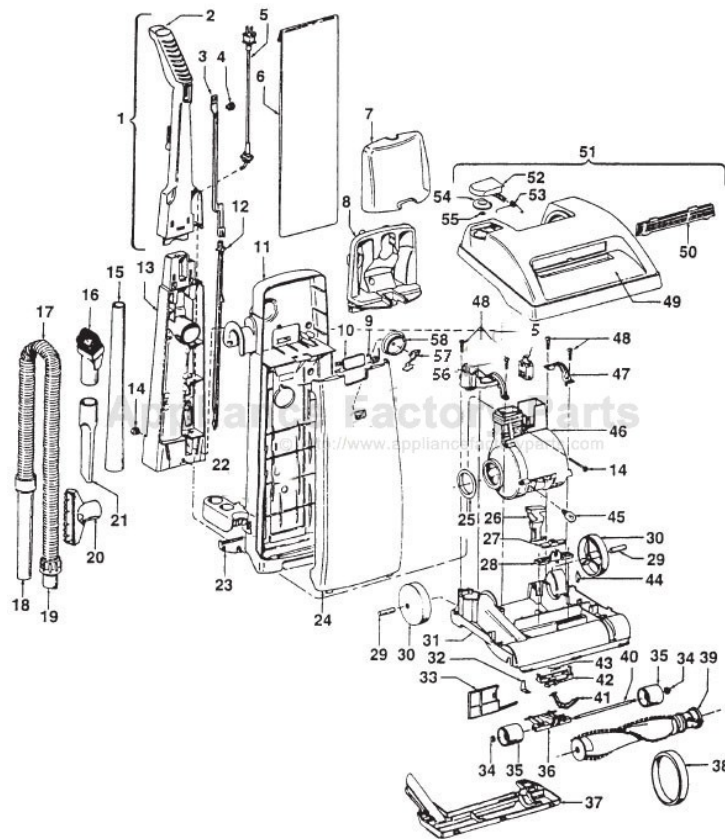

[Find Your HOOVER Vacuum Cleaner Parts - Select From 1456 Models](#)

----- Manual continues below part list -----