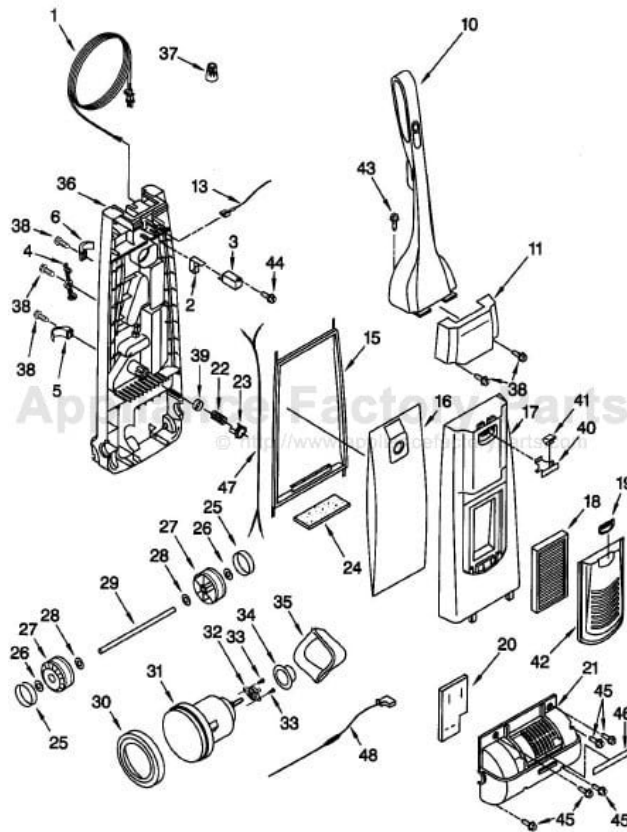

[Find Your Kenmore Vacuum Cleaner Parts - Select From 746 Models](#)

----- Manual continues below part list -----