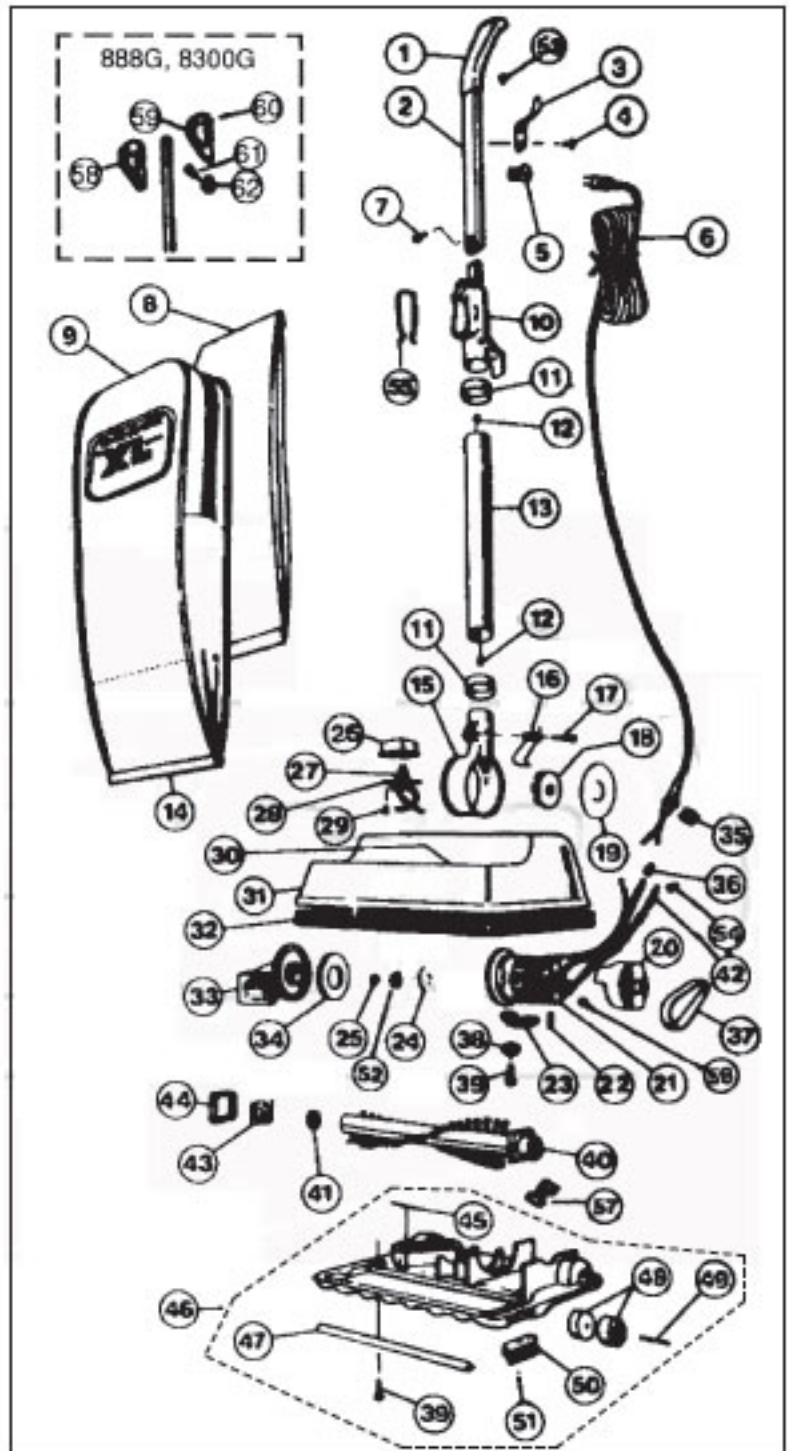

NLA = No Longer Available

49	O-010-0159	Axle
50	O-015-0456	Corner Brush 5300/8300
51	O-880-7029	Screw 5300/8300
52	NLA	Washer
53	O-010-1266	Bushing
54	O-010-2650	Connector 5300/8300
55	O-010-8423	Bag Retainer Wire
56	O-880-5027	Nut 5300/8300
57	O-010-8425	Spring Detent

HANDLE ASS'Y FOR 888G/8300G

58	NLA	Handle Grip Left Gray
59	NLA	Handle Grip Right Gray
60	O-880-7027	Screw
61	O-013-7075	Post Grip
62	O-013-1121	Cord Wrap