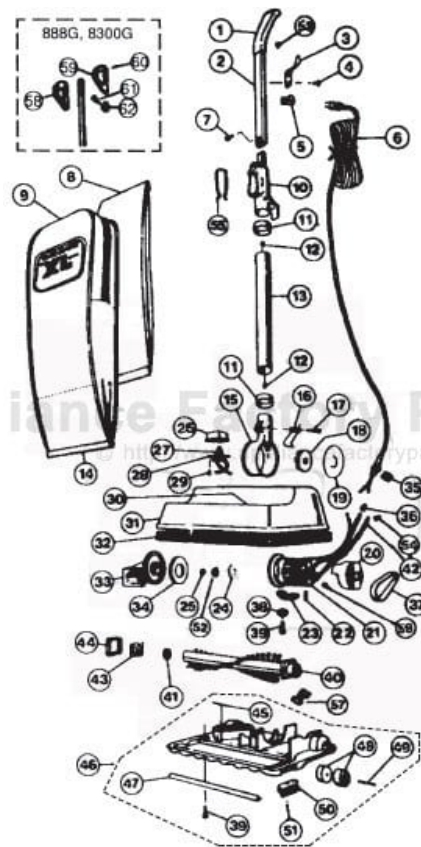

[Find Your Oreck Vacuum Cleaner Parts - Select From 249 Models](#)

----- Manual continues below part list -----