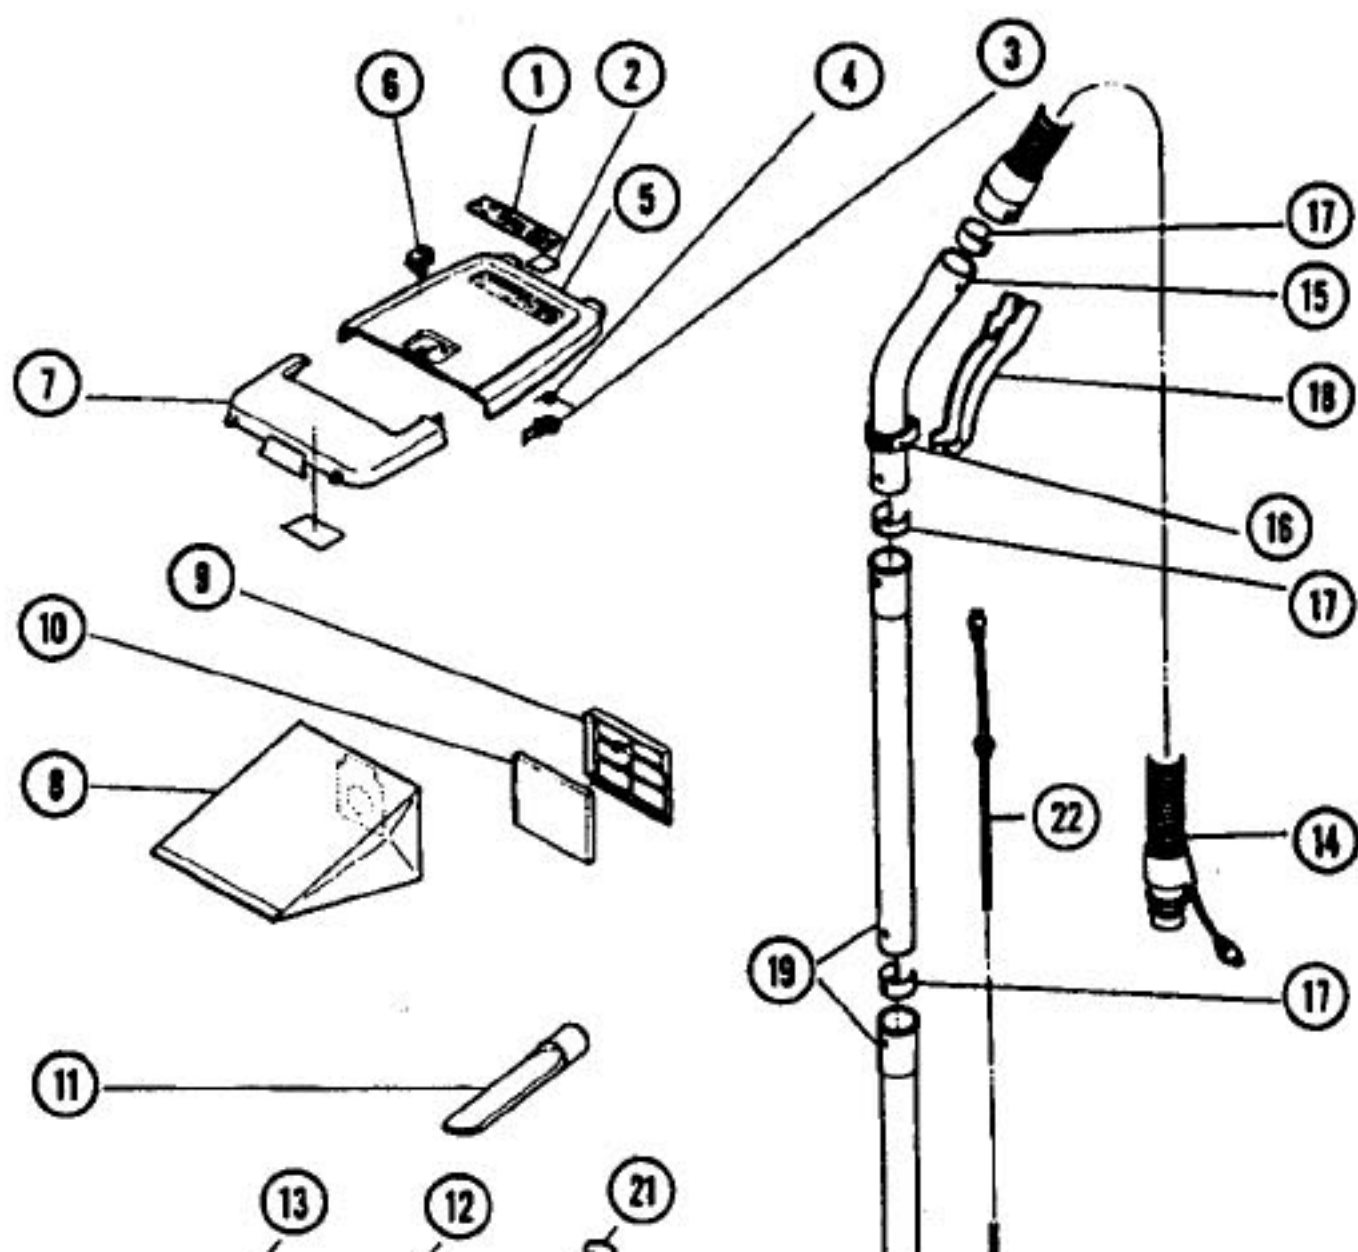

----- Manual continues below -----

PANASONIC

Models: MC-771, MC-772, MC-872, MC-881, MC-883

Dust Cover and Attachments

Body

PANASONIC

Models: MC-771, MC-772, MC-872, MC-881, MC-883

Motor Unit

- 1 P-022 Motor Support Rubber, front, 771,881
- 1 P-026 Motor Support Rubber, front, 772,872,883
- 2 P-923 Motor Assy, 4 speed, 772,872,883
- 2 P-9220 Motor Assy, 1 speed, 771,881
- 3 P-4100 Screw
- 5 P-272 Carbon, w/ spring, 771,881
- 5 P-273 Carbon Brush Assy, 772,872,883
- 6 P-0632 Motor Cover, 771,881
- 7 P-48 Screw, sold each
- 8 P-12493 Motor Support, rear
- 9 P-9920 Noise Suppressor
- 10 N/A Carbon Brush Cap, 771,881

MC-772, MC-872, MC-883

MC-771, MC-881

PANASONIC

Models: MC-771, MC-772, MC-872, MC-881, MC-883

Power Head Unit

- 1 N/A Name Plate, 883
- 4 P-221 Window Reflector, 883
- 5 MP-25K Bulb, 25 watt, 883 (R)
- 6 N/A Lamp Holder, 883
- 10 N/A Nozzle Body
- 11 N/A Furniture Guard
- 12 P-416 Screw, 10 pack
- 13 P-810 Gasket, upper agit w/o clip
- 14 P-050 Agitator Holder, lower, w/ metal clip
- 16 P-520 Retaining Spring, power nozzle neck
- 17 P-20 Screw
- 18 P-790 Torsion Spring, power nozzle neck
- 19 P-780 Power Nozzle Elbow, (neck)
- 20 P-3401 Short Hose, p/n elbow
- 21 P-160 Wheel Axle Shaft
- 22 P-1001 Rear Wheel
- 23 P-08 Clamp, wheel shaft
- 24 P-430 Screw, sold each
- 25 N/A Motor Support, front, rubber
- 26 P-1101 Power Nozzle Motor
- 27 SS-71B Wire Nuts, 100 pack (R)
- 28 P-03 Motor Support, rear, rubber
- 29 P-380 Motor Support, upper, rubber
- 31 P-430 Screw, sold each
- 32 P-280 Belt, type CB, 2 pack
- 33 P-04 Spring Nut
- 34 P-909 Wheel, front
- 35 P-190 Gasket, bottom plate
- 38 P-101 Rubber, power nozzle
- 39 N/A Screw
- 41 P-394 Cord, male plug / stripped end (R)
- 42 SS-34 Cord Lock, sold each (R)
- 43 P-992 Rug Nozzle Assembly
- 51 P-382 Brush Strip, rug nozzle
- 55 P-920 Agitator Assembly, complete