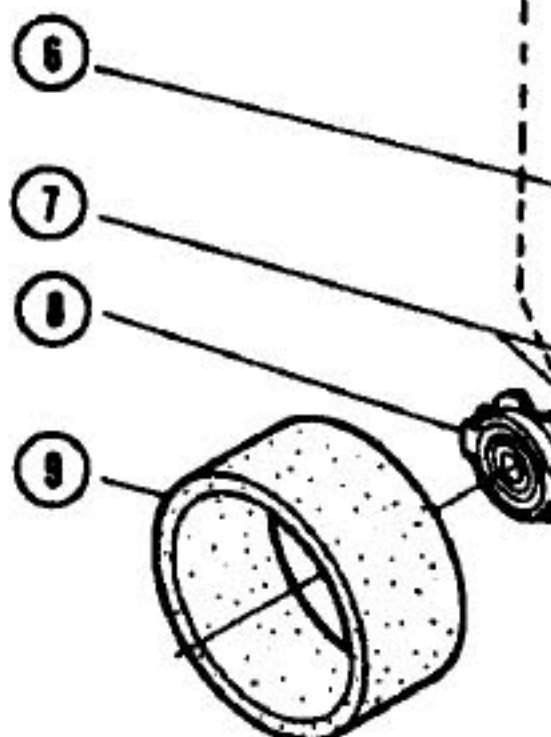

PANASONIC

Models: MC-771, MC-772, MC-872, MC-881, MC-883

Motor Unit

- 1 ..... P-022 ..... Motor Support Rubber, front, 771,881
- 1 ..... P-026 ..... Motor Support Rubber, front, 772,872,883
- 2 ..... P-923 ..... Motor Assy, 4 speed, 772,872,883
- 2 ..... P-9220 ..... Motor Assy, 1 speed, 771,881
- 3 ..... P-4100 ..... Screw
- 5 ..... P-272 ..... Carbon, w/ spring, 771,881
- 5 ..... P-273 ..... Carbon Brush Assy, 772,872,883
- 6 ..... P-0632 ..... Motor Cover, 771,881
- 7 ..... P-48 ..... Screw, sold each
- 8 ..... P-12493 ..... Motor Support, rear
- 9 ..... P-9920 ..... Noise Suppressor
- 10 ..... N/A ..... Carbon Brush Cap, 771,881

MC-772, MC-872, MC-883

MC-771, MC-881