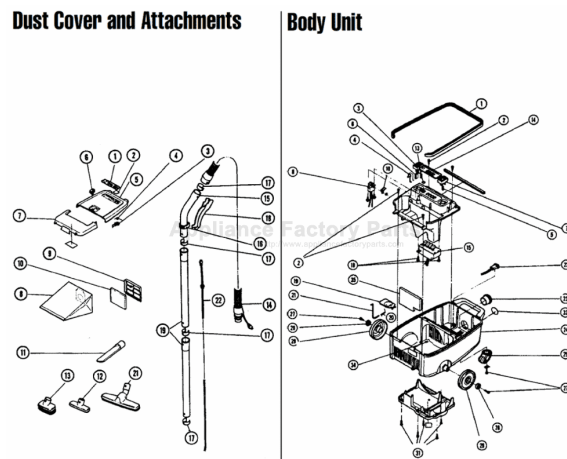

This Owner's Manual is provided and hosted by [Appliance Factory Parts](#).

PANASONIC MC-771 Owner's Manual

[Shop genuine replacement parts for PANASONIC
MC-771](#)

[Find Your PANASONIC Vacuum Cleaner Parts - Select From 605 Models](#)

----- Manual continues below -----

PANASONIC

Models: MC-771, MC-772, MC-872, MC-881, MC-883

Dust Cover and Attachments

Body

PANASONIC

Models: MC-771, MC-772, MC-872, MC-881, MC-883

Motor Unit

MC-772, MC-872, MC-883

MC-771, MC-881

PANASONIC

Models: MC-771, MC-772, MC-872, MC-881, MC-883

Power Head Unit

- 1 N/A Name Plate, 883
- 4 P-221 Window Reflector, 883
- 5 MP-25K Bulb, 25 watt, 883 (R)
- 6 N/A Lamp Holder, 883
- 10 N/A Nozzle Body
- 11 N/A Furniture Guard
- 12 P-416 Screw, 10 pack
- 13 P-810 Gasket, upper agit w/o clip
- 14 P-050 Agitator Holder, lower, w/ metal clip
- 16 P-520 Retaining Spring, power nozzle neck
- 17 P-20 Screw
- 18 P-790 Torsion Spring, power nozzle neck
- 19 P-780 Power Nozzle Elbow, (neck)
- 20 P-3401 Short Hose, p/n elbow
- 21 P-160 Wheel Axle Shaft
- 22 P-1001 Rear Wheel
- 23 P-08 Clamp, wheel shaft
- 24 P-430 Screw, sold each
- 25 N/A Motor Support, front, rubber
- 26 P-1101 Power Nozzle Motor
- 27 SS-71B Wire Nuts, 100 pack (R)
- 28 P-03 Motor Support, rear, rubber
- 29 P-380 Motor Support, upper, rubber
- 31 P-430 Screw, sold each
- 32 P-280 Belt, type CB, 2 pack
- 33 P-04 Spring Nut
- 34 P-909 Wheel, front
- 35 P-190 Gasket, bottom plate
- 38 P-101 Rubber, power nozzle
- 39 N/A Screw
- 41 P-394 Cord, male plug / stripped end (R)
- 42 SS-34 Cord Lock, sold each (R)
- 43 P-992 Rug Nozzle Assembly
- 51 P-382 Brush Strip, rug nozzle
- 55 P-920 Agitator Assembly, complete