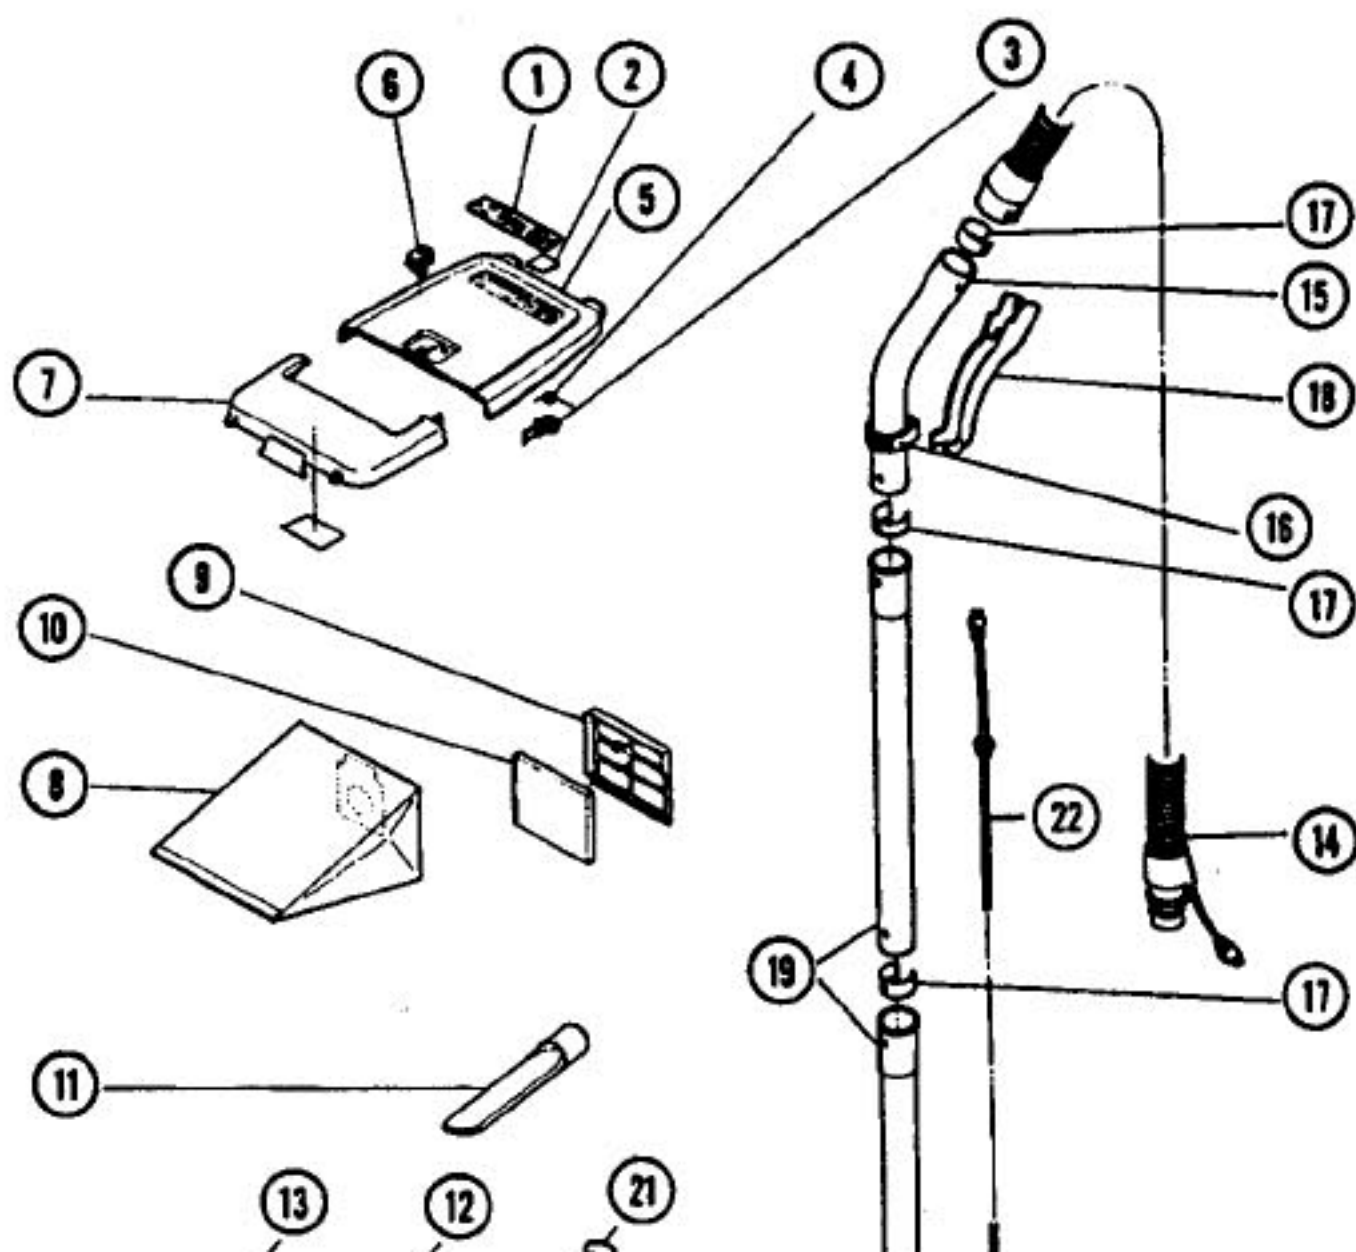

----- Manual continues below -----

PANASONIC

Models: MC-771, MC-772, MC-872, MC-881, MC-883

Dust Cover and Attachments

Body

PANASONIC

Models: MC-771, MC-772, MC-872, MC-881, MC-883

Motor Unit

- 1 P-022 Motor Support Rubber, front, 771,881
- 1 P-026 Motor Support Rubber, front, 772,872,883
- 2 P-923 Motor Assy, 4 speed, 772,872,883
- 2 P-9220 Motor Assy, 1 speed, 771,881
- 3 P-4100 Screw
- 5 P-272 Carbon, w/ spring, 771,881
- 5 P-273 Carbon Brush Assy, 772,872,883
- 6 P-0632 Motor Cover, 771,881
- 7 P-48 Screw, sold each
- 8 P-12493 Motor Support, rear
- 9 P-9920 Noise Suppressor
- 10 N/A Carbon Brush Cap, 771,881

MC-772, MC-872, MC-883

MC-771, MC-881

PANASONIC

Models: MC-771, MC-772, MC-872, MC-881, MC-883

Power Head Unit

- 1 N/A Name Plate, 883
- 4 P-221 Window Reflector, 883
- 5 MP-25K Bulb, 25 watt, 883 (R)
- 6 N/A Lamp Holder, 883
- 10 N/A Nozzle Body
- 11 N/A Furniture Guard
- 12 P-416 Screw, 10 pack
- 13 P-810 Gasket, upper agit w/o clip
- 14 P-050 Agitator Holder, lower, w/ metal clip
- 16 P-520 Retaining Spring, power nozzle neck
- 17 P-20 Screw
- 18 P-790 Torsion Spring, power nozzle neck
- 19 P-780 Power Nozzle Elbow, (neck)
- 20 P-3401 Short Hose, p/n elbow
- 21 P-160 Wheel Axle Shaft
- 22 P-1001 Rear Wheel
- 23 P-08 Clamp, wheel shaft
- 24 P-430 Screw, sold each
- 25 N/A Motor Support, front, rubber
- 26 P-1101 Power Nozzle Motor
- 27 SS-71B Wire Nuts, 100 pack (R)
- 28 P-03 Motor Support, rear, rubber
- 29 P-380 Motor Support, upper, rubber
- 31 P-430 Screw, sold each
- 32 P-280 Belt, type CB, 2 pack
- 33 P-04 Spring Nut
- 34 P-909 Wheel, front
- 35 P-190 Gasket, bottom plate
- 38 P-101 Rubber, power nozzle
- 39 N/A Screw
- 41 P-394 Cord, male plug / stripped end (R)
- 42 SS-34 Cord Lock, sold each (R)
- 43 P-992 Rug Nozzle Assembly
- 51 P-382 Brush Strip, rug nozzle
- 55 P-920 Agitator Assembly, complete