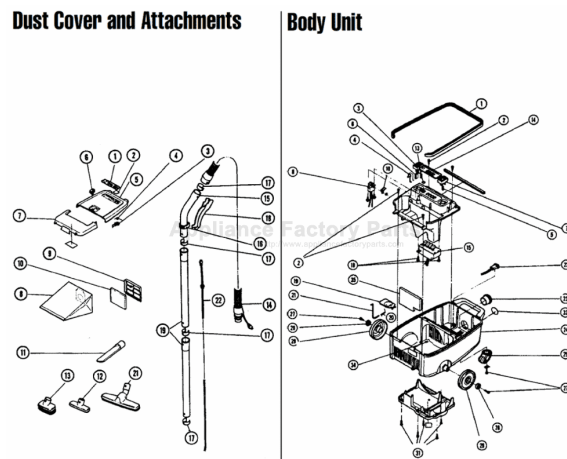

[Find Your PANASONIC Vacuum Cleaner Parts - Select From 605 Models](#)

----- Manual continues below -----