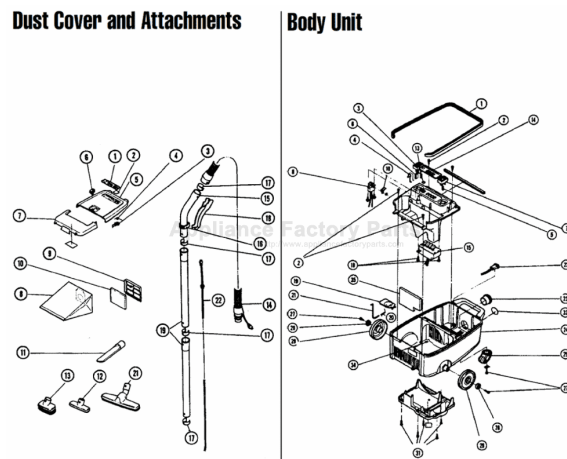

This Owner's Manual is provided and hosted by [Appliance Factory Parts](#).

PANASONIC MC-872 Owner's Manual

[Shop genuine replacement parts for PANASONIC
MC-872](#)

[Find Your PANASONIC Vacuum Cleaner Parts - Select From 605 Models](#)

----- Manual continues below -----

PANASONIC

Models: MC-771, MC-772, MC-872, MC-881, MC-883

Dust Cover and Attachments

Body

PANASONIC

Models: MC-771, MC-772, MC-872, MC-881, MC-883

Motor Unit

MC-772, MC-872, MC-883

MC-771, MC-881

PANASONIC

Models: MC-771, MC-772, MC-872, MC-881, MC-883

Power Head Unit

- 1 N/A Name Plate, 883
- 4 P-221 Window Reflector, 883
- 5 MP-25K Bulb, 25 watt, 883 (R)
- 6 N/A Lamp Holder, 883
- 10 N/A Nozzle Body
- 11 N/A Furniture Guard
- 12 P-416 Screw, 10 pack
- 13 P-810 Gasket, upper agit w/o clip
- 14 P-050 Agitator Holder, lower, w/ metal clip
- 16 P-520 Retaining Spring, power nozzle neck
- 17 P-20 Screw
- 18 P-790 Torsion Spring, power nozzle neck
- 19 P-780 Power Nozzle Elbow, (neck)
- 20 P-3401 Short Hose, p/n elbow
- 21 P-160 Wheel Axle Shaft
- 22 P-1001 Rear Wheel
- 23 P-08 Clamp, wheel shaft
- 24 P-430 Screw, sold each
- 25 N/A Motor Support, front, rubber
- 26 P-1101 Power Nozzle Motor
- 27 SS-71B Wire Nuts, 100 pack (R)
- 28 P-03 Motor Support, rear, rubber
- 29 P-380 Motor Support, upper, rubber
- 31 P-430 Screw, sold each
- 32 P-280 Belt, type CB, 2 pack
- 33 P-04 Spring Nut
- 34 P-909 Wheel, front
- 35 P-190 Gasket, bottom plate
- 38 P-101 Rubber, power nozzle
- 39 N/A Screw
- 41 P-394 Cord, male plug / stripped end (R)
- 42 SS-34 Cord Lock, sold each (R)
- 43 P-992 Rug Nozzle Assembly
- 51 P-382 Brush Strip, rug nozzle
- 55 P-920 Agitator Assembly, complete