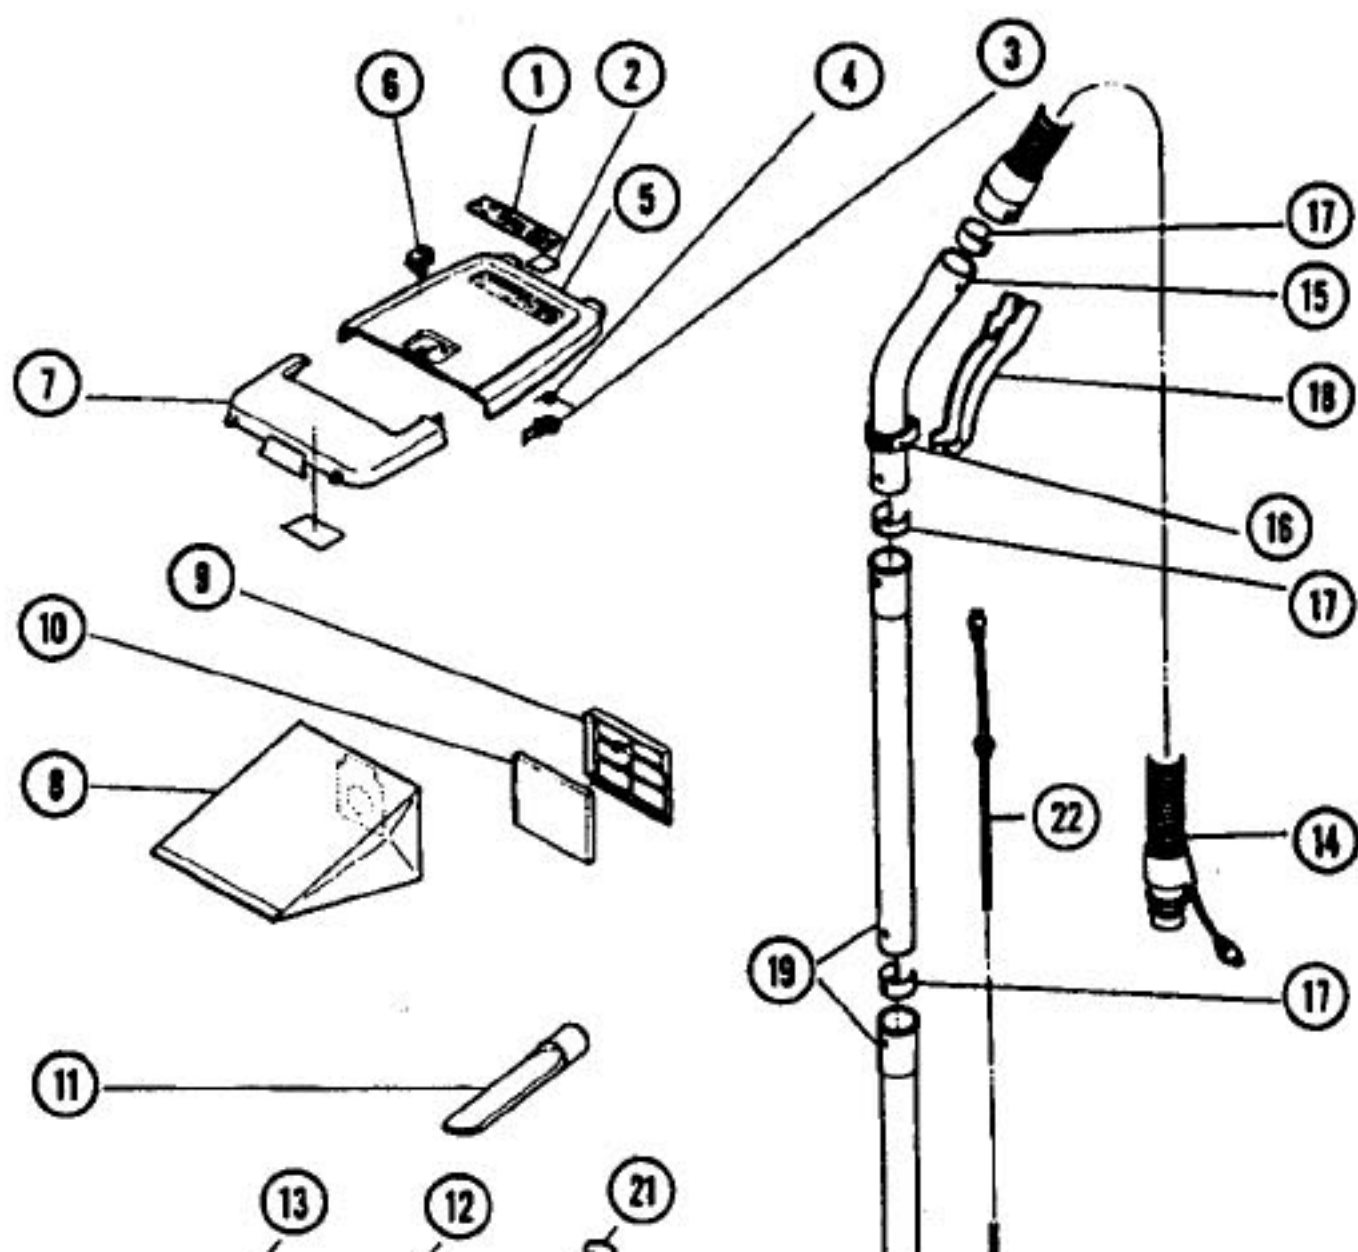

This Owner's Manual is provided and hosted by [Appliance Factory Parts](#).

PANASONIC MC-883 Owner's Manual

[Shop genuine replacement parts for PANASONIC
MC-883](#)

[Find Your PANASONIC Vacuum Cleaner Parts - Select From 605 Models](#)

----- Manual continues below -----

PANASONIC

Models: MC-771, MC-772, MC-872, MC-881, MC-883

Dust Cover and Attachments

Body

PANASONIC

Models: MC-771, MC-772, MC-872, MC-881, MC-883

Motor Unit

- 1 P-022 Motor Support Rubber, front, 771,881
- 1 P-026 Motor Support Rubber, front, 772,872,883
- 2 P-923 Motor Assy, 4 speed, 772,872,883
- 2 P-9220 Motor Assy, 1 speed, 771,881
- 3 P-4100 Screw
- 5 P-272 Carbon, w/ spring, 771,881
- 5 P-273 Carbon Brush Assy, 772,872,883
- 6 P-0632 Motor Cover, 771,881
- 7 P-48 Screw, sold each
- 8 P-12493 Motor Support, rear
- 9 P-9920 Noise Suppressor
- 10 N/A Carbon Brush Cap, 771,881