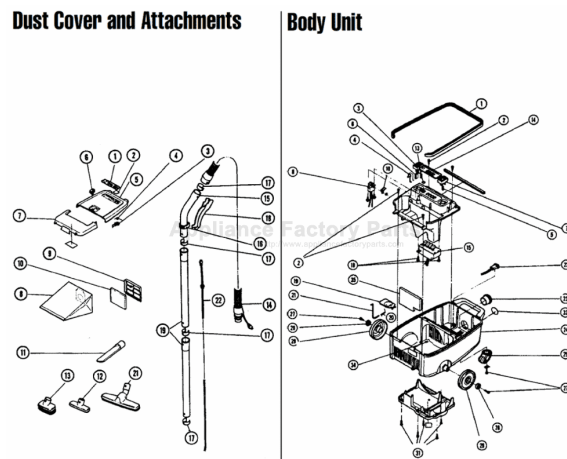

This Owner's Manual is provided and hosted by [Appliance Factory Parts](#).

PANASONIC MC-883 Owner's Manual

[Shop genuine replacement parts for PANASONIC
MC-883](#)

[Find Your PANASONIC Vacuum Cleaner Parts - Select From 605 Models](#)

----- Manual continues below -----

PANASONIC

Models: MC-771, MC-772, MC-872, MC-881, MC-883

Dust Cover and Attachments

Body

PANASONIC

Models: MC-771, MC-772, MC-872, MC-881, MC-883

Motor Unit

MC-772, MC-872, MC-883

MC-771, MC-881

PANASONIC

Models: MC-771, MC-772, MC-872, MC-881, MC-883

Power Head Unit

- 1 N/A Name Plate, 883
- 4 P-221 Window Reflector, 883
- 5 MP-25K Bulb, 25 watt, 883 (R)
- 6 N/A Lamp Holder, 883
- 10 N/A Nozzle Body
- 11 N/A Furniture Guard
- 12 P-416 Screw, 10 pack
- 13 P-810 Gasket, upper agit w/o clip
- 14 P-050 Agitator Holder, lower, w/ metal clip
- 16 P-520 Retaining Spring, power nozzle neck
- 17 P-20 Screw
- 18 P-790 Torsion Spring, power nozzle neck
- 19 P-780 Power Nozzle Elbow, (neck)
- 20 P-3401 Short Hose, p/n elbow
- 21 P-160 Wheel Axle Shaft
- 22 P-1001 Rear Wheel
- 23 P-08 Clamp, wheel shaft
- 24 P-430 Screw, sold each
- 25 N/A Motor Support, front, rubber
- 26 P-1101 Power Nozzle Motor
- 27 SS-71B Wire Nuts, 100 pack (R)
- 28 P-03 Motor Support, rear, rubber
- 29 P-380 Motor Support, upper, rubber
- 31 P-430 Screw, sold each
- 32 P-280 Belt, type CB, 2 pack
- 33 P-04 Spring Nut
- 34 P-909 Wheel, front
- 35 P-190 Gasket, bottom plate
- 38 P-101 Rubber, power nozzle
- 39 N/A Screw
- 41 P-394 Cord, male plug / stripped end (R)
- 42 SS-34 Cord Lock, sold each (R)
- 43 P-992 Rug Nozzle Assembly
- 51 P-382 Brush Strip, rug nozzle
- 55 P-920 Agitator Assembly, complete