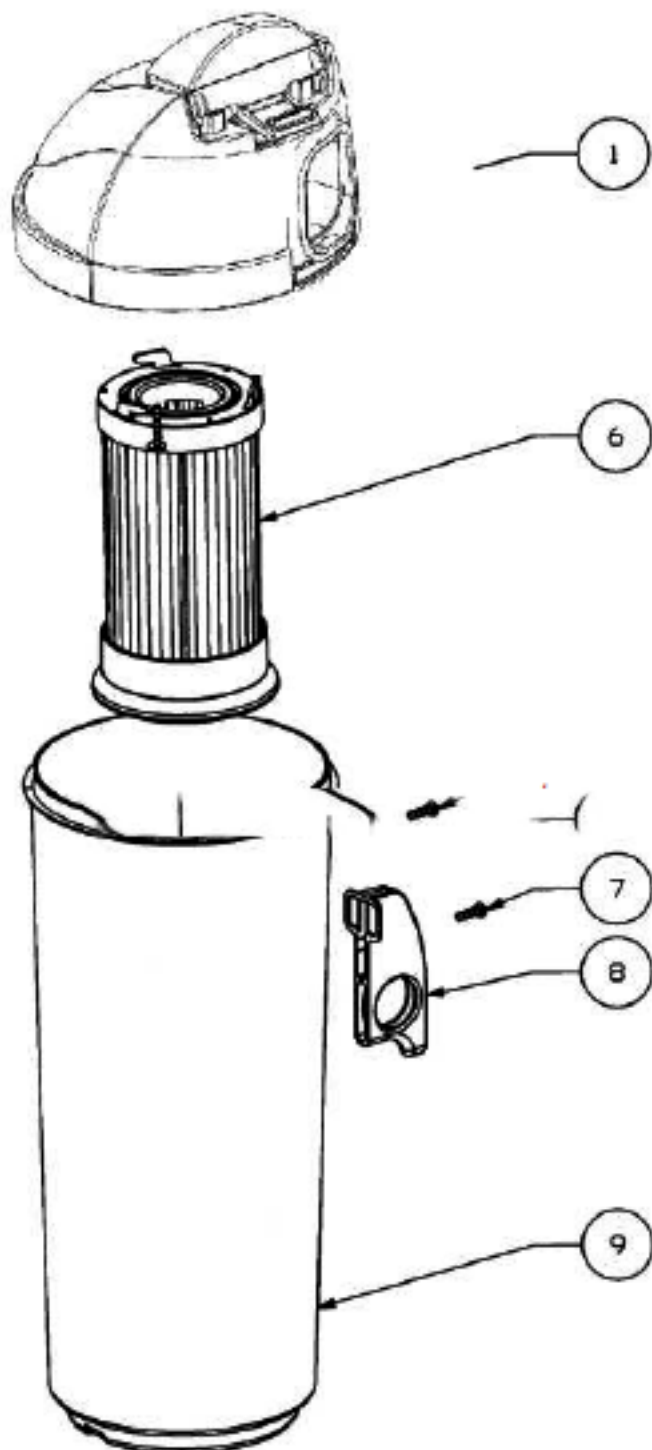

----- Manual continues below part list -----

Available Replacement Parts for PANASONIC MC-7320

PR-1425	PAPER BAG (3 PACK)
P182	Burner Orifice (LP)

Main Body - 4702A

Ref #	Part	Description	Comments	Qty
1	74848-1	UPPER HANDLE ASSEMBLY		
3	74852-355N	TOOL CADDY		
4	74846-1	SCREW - PAN HD PLASCREW		
5	62561	BACKBONE ASSEMBLY		
8	63202	WASHER PACKAGE		
9	74836	GASKET - MOTOR INLET		
10	74834-119N	DUCT - AIR		
11	74829-355N	COVER - MOTOR (FRONT)		
14	74846-1	SCREW - PAN HD PLASCREW		
15	74830-355N			
16	74835	GASKET - MOTOR DUCT		
17	62568	MOTOR ASSEMBLY - PACKAGED		
18	75094	BUSHING - MOTOR		
19	62562	REAR MOTOR COVER ASSEMBLY	Includes pedal switch.	
23	74846-2	SCREW - PAN HD PLASCREW		
24	74855-355N	WAND - SHORT		
25	74854-355N	HOSE - BLOW MOLDED		
26	74856-313N	ADAPTOR - HOSE		
27	62563	RETAINER & CORD RELEASE A		
29	74846-1	SCREW - PAN HD PLASCREW		
30	74838-1	SUPPLY CORD & TERMINALS		
31	62293-4	HOSE ASSEMBLY - CARTONED	Includes items 24-26.	

Dust Cup - 4702A

Ref #	Part	Description	Comments	Qty
1	75188-4	COVER & GRAPHICS ASSEMBLY		
6	62132	DUST CUP FILTER PACKAGE D		
7	74846-1	SCREW - PAN HD PLASCREW		
8	62560	DUST CUP HANDLE ASSEMBLY	Includes item 7.	
9	74857-3		Includes item 8.	

Base and Hood - 4702A

Ref #	Part	Description	Comments	Qty
1	74846-1	SCREW - PAN HD PLASCREW		
2	62569-4	HOOD ASSEMBLY - PACKAGED		
3	60844-5	12" DISTURBULATOR ASSY -		
4	74824	NOZZLE FELT		
5	62072-3	BASE ASSEMBLY - PACKAGED	Includes items 4-9, 11,12, 15-19.	
6	38698	SPRING PACKAGE		
7	74817-355N	CARRIAGE - WHEEL		
8	74818-355N	WHEEL - FRONT		
9	71478	AXLE - FRONT		
10	75092-313N	WINDOW - BELT VIEW		
11	74820-355N	RELEASE - HANDLE		
12	74821	HANDLE RELEASE PLATE		
13	EW312-81122P	SCREW PACKAGE		
14	74825	CLAMP - MOTOR		
15	74822	GUARD - BELT		
16	75096	RETAINER - REAR WHEEL		
17	74816-355N	WHEEL - REAR		
18	75097	BUSHING - AXLE		
19	75095	AXLE - REAR		
20	61120B	BELT PKG ASSY-STYLE U EXT		