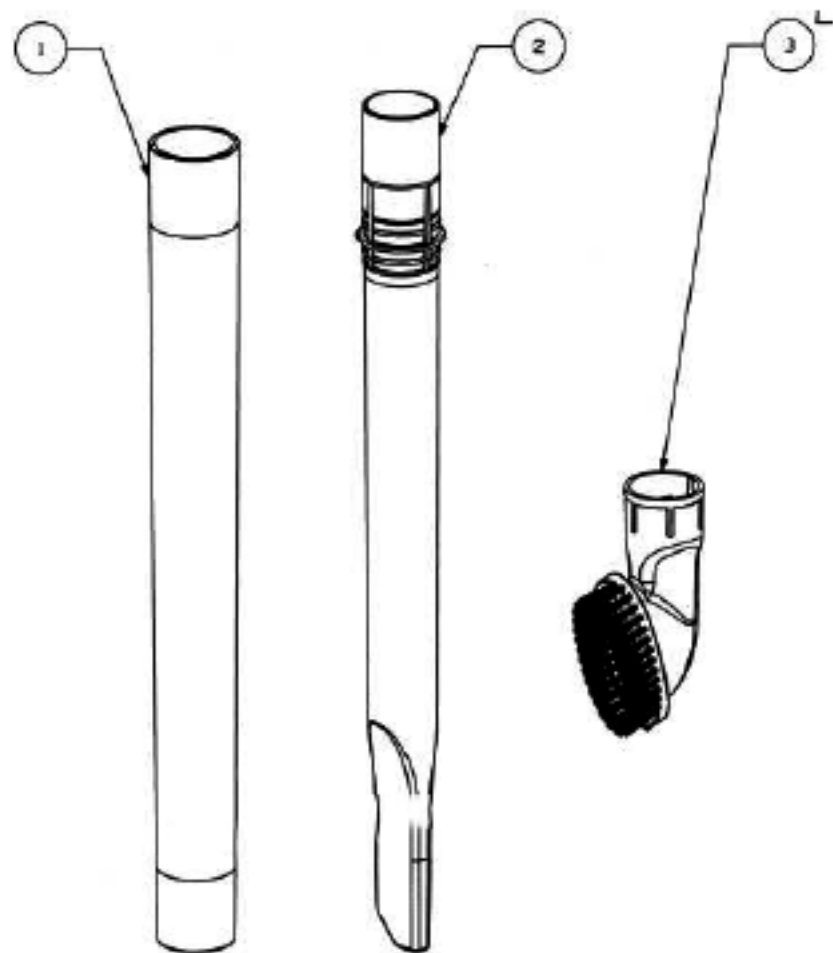

----- Manual continues below part list -----

Available Replacement Parts for PANASONIC MC-7320

PR-1425	PAPER BAG (3 PACK)
P182	Burner Orifice (LP)

Main Body - 4702A

Ref #	Part	Description	Comments	Qty
1	74848-1	UPPER HANDLE ASSEMBLY		
3	74852-355N	TOOL CADDY		
4	74846-1	SCREW - PAN HD PLASCREW		
5	62561	BACKBONE ASSEMBLY		
8	63202	WASHER PACKAGE		
9	74836	GASKET - MOTOR INLET		
10	74834-119N	DUCT - AIR		
11	74829-355N	COVER - MOTOR (FRONT)		
14	74846-1	SCREW - PAN HD PLASCREW		
15	74830-355N			
16	74835	GASKET - MOTOR DUCT		
17	62568	MOTOR ASSEMBLY - PACKAGED		
18	75094	BUSHING - MOTOR		
19	62562	REAR MOTOR COVER ASSEMBLY	Includes pedal switch.	
23	74846-2	SCREW - PAN HD PLASCREW		
24	74855-355N	WAND - SHORT		
25	74854-355N	HOSE - BLOW MOLDED		
26	74856-313N	ADAPTOR - HOSE		
27	62563	RETAINER & CORD RELEASE A		
29	74846-1	SCREW - PAN HD PLASCREW		
30	74838-1	SUPPLY CORD & TERMINALS		
31	62293-4	HOSE ASSEMBLY - CARTONED	Includes items 24-26.	

Base and Hood - 4702A

Ref #	Part	Description	Comments	Qty
1	74846-1	SCREW - PAN HD PLASCREW		
2	62569-4	HOOD ASSEMBLY - PACKAGED		
3	60844-5	12" DISTURBULATOR ASSY -		
4	74824	NOZZLE FELT		
5	62072-3	BASE ASSEMBLY - PACKAGED	Includes items 4-9, 11,12, 15-19.	
6	38698	SPRING PACKAGE		
7	74817-355N	CARRIAGE - WHEEL		
8	74818-355N	WHEEL - FRONT		
9	71478	AXLE - FRONT		
10	75092-313N	WINDOW - BELT VIEW		
11	74820-355N	RELEASE - HANDLE		
12	74821	HANDLE RELEASE PLATE		
13	EW312-81122P	SCREW PACKAGE		
14	74825	CLAMP - MOTOR		
15	74822	GUARD - BELT		
16	75096	RETAINER - REAR WHEEL		
17	74816-355N	WHEEL - REAR		
18	75097	BUSHING - AXLE		
19	75095	AXLE - REAR		
20	61120B	BELT PKG ASSY-STYLE U EXT		