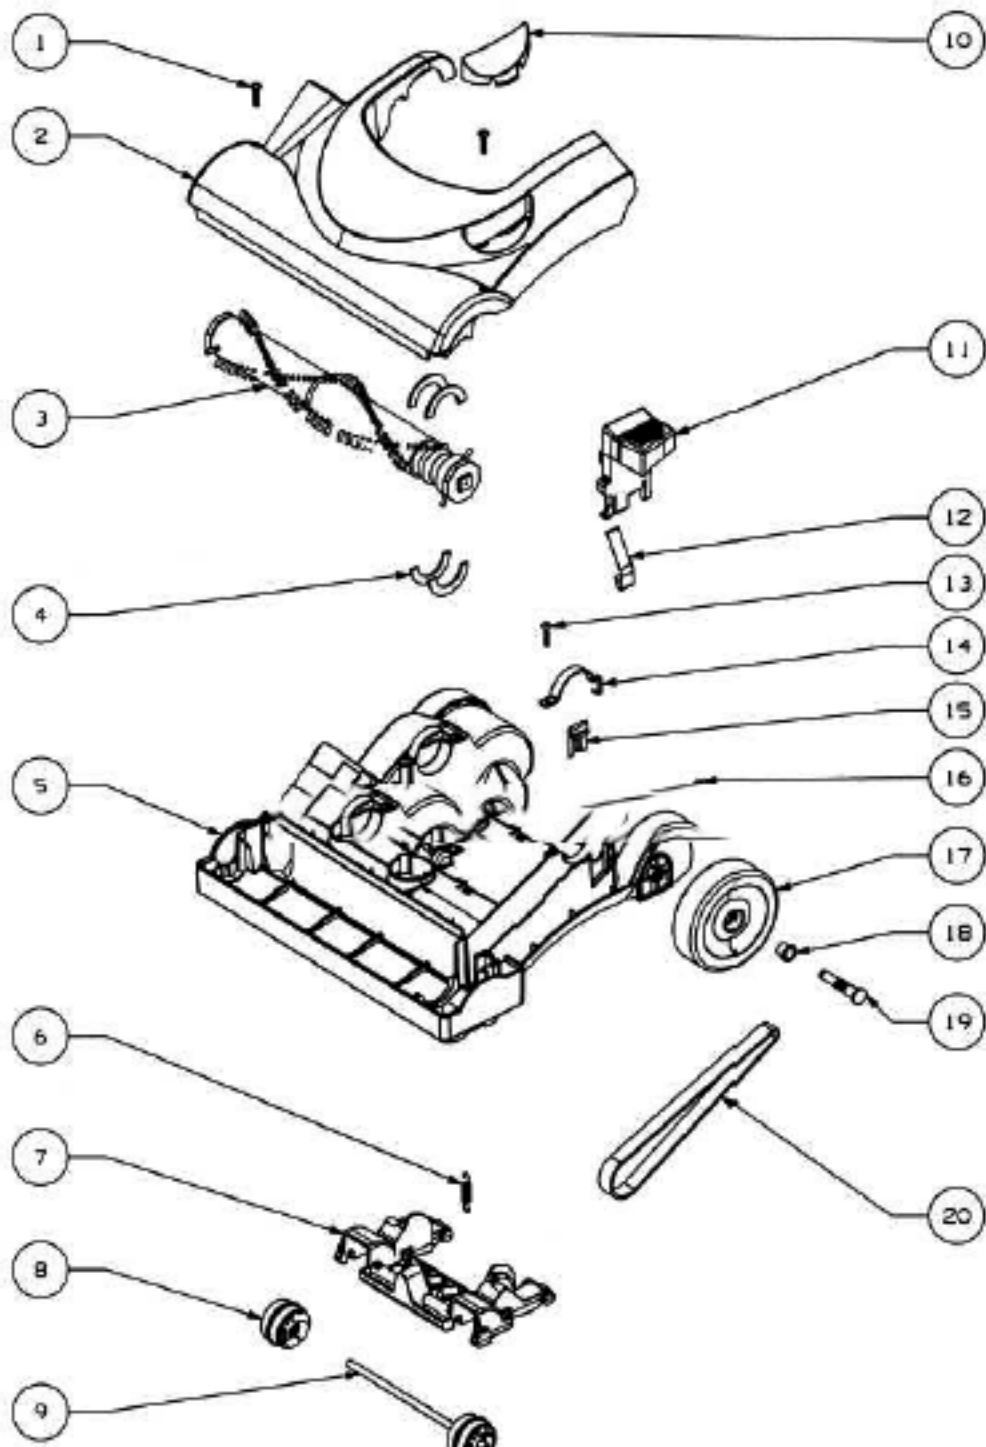

----- Manual continues below part list -----

Available Replacement Parts for PANASONIC MC-7320

PR-1425	PAPER BAG (3 PACK)
P182	Burner Orifice (LP)

Main Body - 4702A

Ref #	Part	Description	Comments	Qty
1	74848-1	UPPER HANDLE ASSEMBLY		
3	74852-355N	TOOL CADDY		
4	74846-1	SCREW - PAN HD PLASCREW		
5	62561	BACKBONE ASSEMBLY		
8	63202	WASHER PACKAGE		
9	74836	GASKET - MOTOR INLET		
10	74834-119N	DUCT - AIR		
11	74829-355N	COVER - MOTOR (FRONT)		
14	74846-1	SCREW - PAN HD PLASCREW		
15	74830-355N			
16	74835	GASKET - MOTOR DUCT		
17	62568	MOTOR ASSEMBLY - PACKAGED		
18	75094	BUSHING - MOTOR		
19	62562	REAR MOTOR COVER ASSEMBLY	Includes pedal switch.	
23	74846-2	SCREW - PAN HD PLASCREW		
24	74855-355N	WAND - SHORT		
25	74854-355N	HOSE - BLOW MOLDED		
26	74856-313N	ADAPTOR - HOSE		
27	62563	RETAINER & CORD RELEASE A		
29	74846-1	SCREW - PAN HD PLASCREW		
30	74838-1	SUPPLY CORD & TERMINALS		
31	62293-4	HOSE ASSEMBLY - CARTONED	Includes items 24-26.	

Base and Hood - 4702A

Ref #	Part	Description	Comments	Qty
1	74846-1	SCREW - PAN HD PLASCREW		
2	62569-4	HOOD ASSEMBLY - PACKAGED		
3	60844-5	12" DISTURBULATOR ASSY -		
4	74824	NOZZLE FELT		
5	62072-3	BASE ASSEMBLY - PACKAGED	Includes items 4-9, 11,12, 15-19.	
6	38698	SPRING PACKAGE		
7	74817-355N	CARRIAGE - WHEEL		
8	74818-355N	WHEEL - FRONT		
9	71478	AXLE - FRONT		
10	75092-313N	WINDOW - BELT VIEW		
11	74820-355N	RELEASE - HANDLE		
12	74821	HANDLE RELEASE PLATE		
13	EW312-81122P	SCREW PACKAGE		
14	74825	CLAMP - MOTOR		
15	74822	GUARD - BELT		
16	75096	RETAINER - REAR WHEEL		
17	74816-355N	WHEEL - REAR		
18	75097	BUSHING - AXLE		
19	75095	AXLE - REAR		
20	61120B	BELT PKG ASSY-STYLE U EXT		