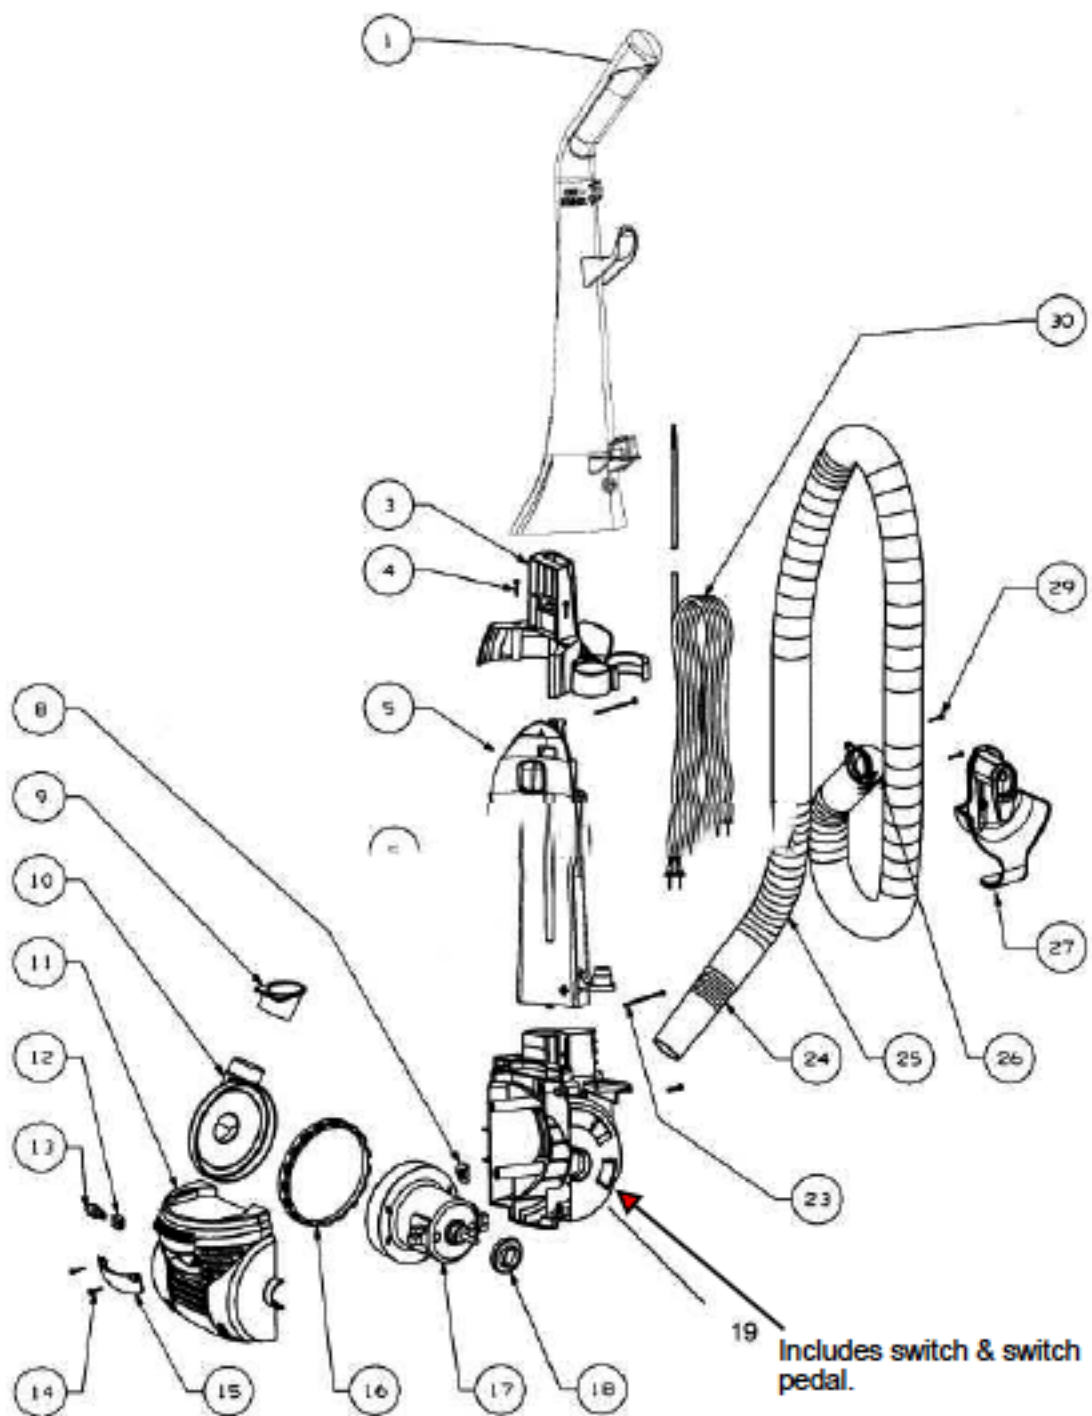

----- Manual continues below part list -----

Available Replacement Parts for PANASONIC MC-7320

PR-1425	PAPER BAG (3 PACK)
P182	Burner Orifice (LP)

Main Body - 4702A

Ref #	Part	Description	Comments	Qty
1	74848-1	UPPER HANDLE ASSEMBLY		
3	74852-355N	TOOL CADDY		
4	74846-1	SCREW - PAN HD PLASCREW		
5	62561	BACKBONE ASSEMBLY		
8	63202	WASHER PACKAGE		
9	74836	GASKET - MOTOR INLET		
10	74834-119N	DUCT - AIR		
11	74829-355N	COVER - MOTOR (FRONT)		
14	74846-1	SCREW - PAN HD PLASCREW		
15	74830-355N			
16	74835	GASKET - MOTOR DUCT		
17	62568	MOTOR ASSEMBLY - PACKAGED		
18	75094	BUSHING - MOTOR		
19	62562	REAR MOTOR COVER ASSEMBLY	Includes pedal switch.	
23	74846-2	SCREW - PAN HD PLASCREW		
24	74855-355N	WAND - SHORT		
25	74854-355N	HOSE - BLOW MOLDED		
26	74856-313N	ADAPTOR - HOSE		
27	62563	RETAINER & CORD RELEASE A		
29	74846-1	SCREW - PAN HD PLASCREW		
30	74838-1	SUPPLY CORD & TERMINALS		
31	62293-4	HOSE ASSEMBLY - CARTONED	Includes items 24-26.	

Dust Cup - 4702A

Ref #	Part	Description	Comments	Qty
1	75188-4	COVER & GRAPHICS ASSEMBLY		
6	62132	DUST CUP FILTER PACKAGE D		
7	74846-1	SCREW - PAN HD PLASCREW		
8	62560	DUST CUP HANDLE ASSEMBLY	Includes item 7.	
9	74857-3		Includes item 8.	

Base and Hood - 4702A

Ref #	Part	Description	Comments	Qty
1	74846-1	SCREW - PAN HD PLASCREW		
2	62569-4	HOOD ASSEMBLY - PACKAGED		
3	60844-5	12" DISTURBULATOR ASSY -		
4	74824	NOZZLE FELT		
5	62072-3	BASE ASSEMBLY - PACKAGED	Includes items 4-9, 11,12, 15-19.	
6	38698	SPRING PACKAGE		
7	74817-355N	CARRIAGE - WHEEL		
8	74818-355N	WHEEL - FRONT		
9	71478	AXLE - FRONT		
10	75092-313N	WINDOW - BELT VIEW		
11	74820-355N	RELEASE - HANDLE		
12	74821	HANDLE RELEASE PLATE		
13	EW312-81122P	SCREW PACKAGE		
14	74825	CLAMP - MOTOR		
15	74822	GUARD - BELT		
16	75096	RETAINER - REAR WHEEL		
17	74816-355N	WHEEL - REAR		
18	75097	BUSHING - AXLE		
19	75095	AXLE - REAR		
20	61120B	BELT PKG ASSY-STYLE U EXT		