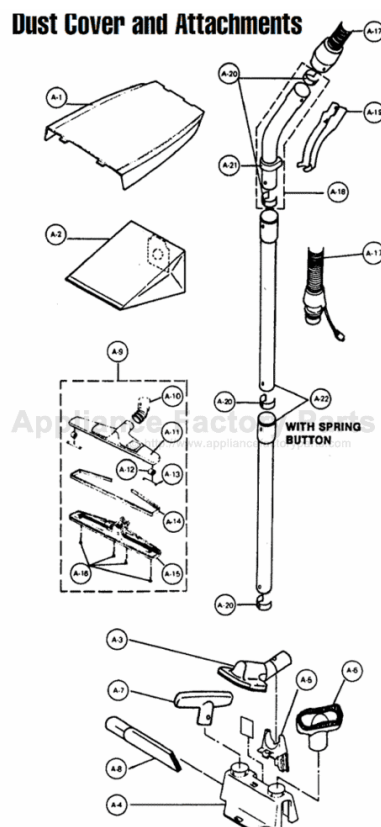

[Find Your PANASONIC Vacuum Cleaner Parts - Select From 665 Models](#)

----- Manual continues below part list -----