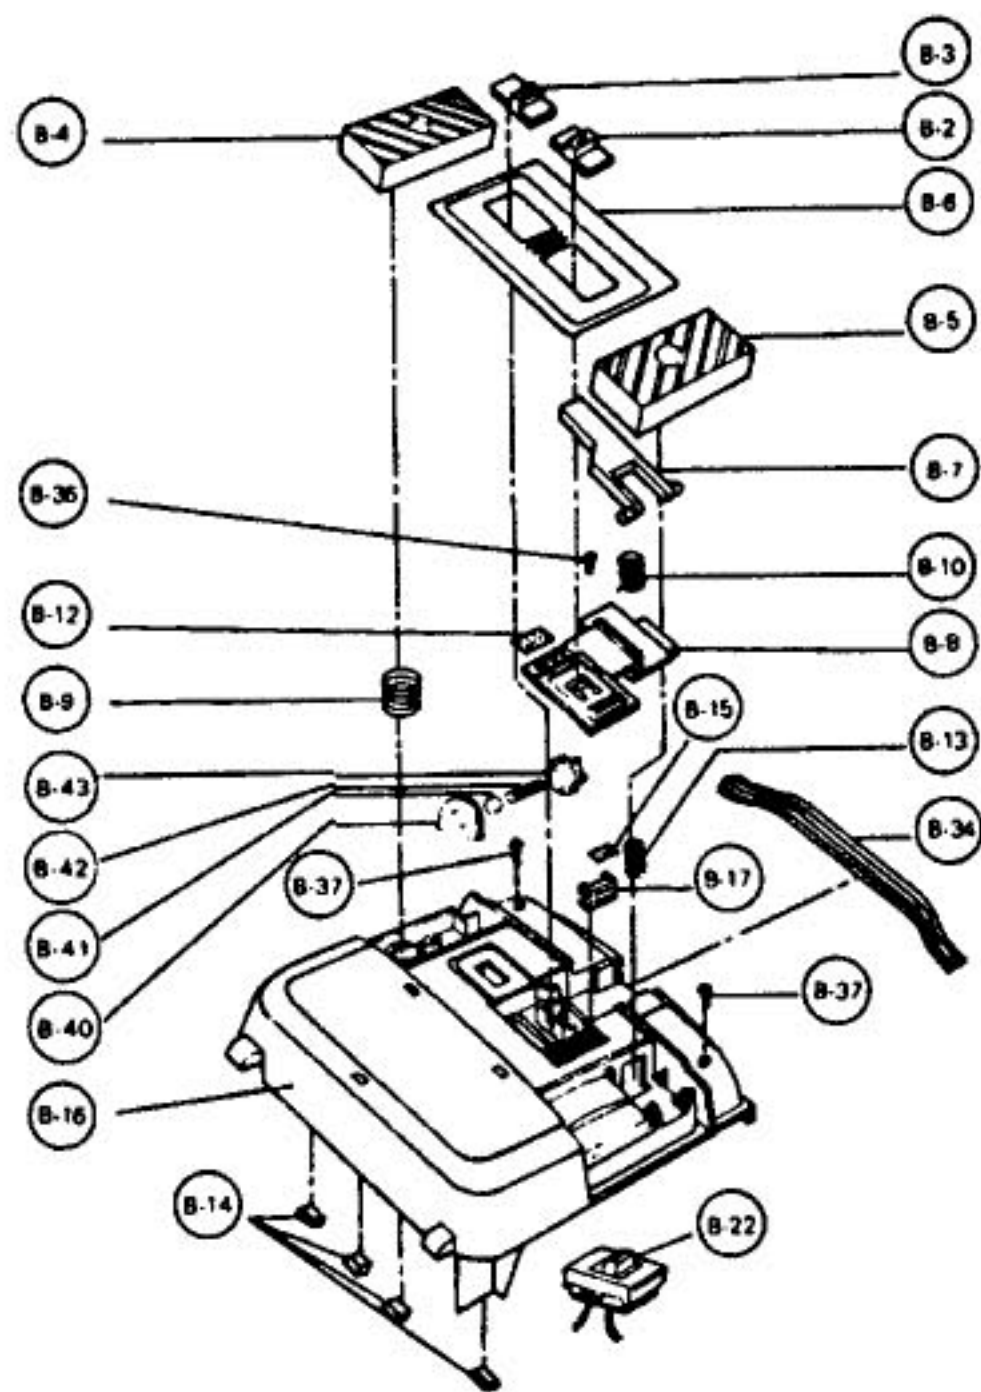

----- Manual continues below -----

PANASONIC

Models: MC-7310, MC-7320 , MC-8310, MC-8320, MC-8330

Dust Cover and Attachments

A1	N/A	Dust Cover
A2	P-125P	Paper Bag, type "C", 3 pack
A2	P-125PT	Paper Bag, type "C", 12 pack
A2	254	Paper Bag, type "C", 3 pack (R)
A2	254-12	Paper Bag, type "C", 12 pack (R)
A3	P-9974	Floor and Wall Brush
A4	P-12342	Attachment Tray A
A5	P-12343	Attachment Tray B
A6	P-882	Dusting Brush
A7	P-862	Upholstery Brush
A8	P-6073	Crevice Tool
A9	P-12344	Floor Nozzle Assembly
A10	P-12345	Pipe, floor nozzle
A11	P-12346	Upper Housing, floor nozzle
A12	P-364	Roller, floor nozzle
A13	P-12347	Roller Shaft, floor nozzle
A14	P-12348	Bumper, floor nozzle
A15	P-12349	Lower Housing, floor nozzle
A16	P-416	Screw, 10 pack
A17	P-12350	Hose Assembly, 7310,7320
A17	P-10465	Hose Assembly, 8310,8320,8330
A18	P-982	Wand, curved, 7320,7310
A19	P-164	Grip Cover
A20	P-9274	Spring Button
A21	P-12353	Suction Regulator, 7310
A21	P-542	Suction Regulator, all except 7310
A22	P-12354	Extension Wand, 7310,8310
A22	P-402	Extension Wand, 7320,8320,8330

A-1

A-2

PANASONIC

Models: MC-7310, MC-7320, MC-8310, MC-8320, MC-8

Body Unit

PANASONIC

Models: MC-7310, MC-7320 , MC-8310, MC-8320, MC-8

Cord Reel Unit

- | | | |
|----|---------|-----------------------------|
| C1 | P-12395 | Body Partition |
| C3 | P-12397 | Lever Unit, brake |
| C4 | P-12398 | Contact Base Unit |
| C5 | P-12399 | Rail base Unit / Power Cord |
| C6 | N/A | Cord Reel Assembly |
| C7 | P-416 | Screw, 10 pack |
| C8 | P-12400 | Screw |

Motor Assembly

PANASONIC

Models: MC-8310, MC-8320, MC-8330

P-9	Agitator Assembly, 8310
P-921	Agitator Assembly, 8320,8330
3	P-84 Agitator Body, 8310
3	P-12355 Agitator Body, 8320,8330
4	P-85 Brush Insert, sold each
4	P-425 Brush Insert, sold per pair (R)
5	N/A Agitator Pulley
6	P-4101 Agitator Holder
7	P-321 Filter
8	P-00125 End Cap, right
9	P-960 End Cap, left
10	P-57 Shaft, agitator
11	P-05 E-Clip, 30 pk
12	P-74 Spacer