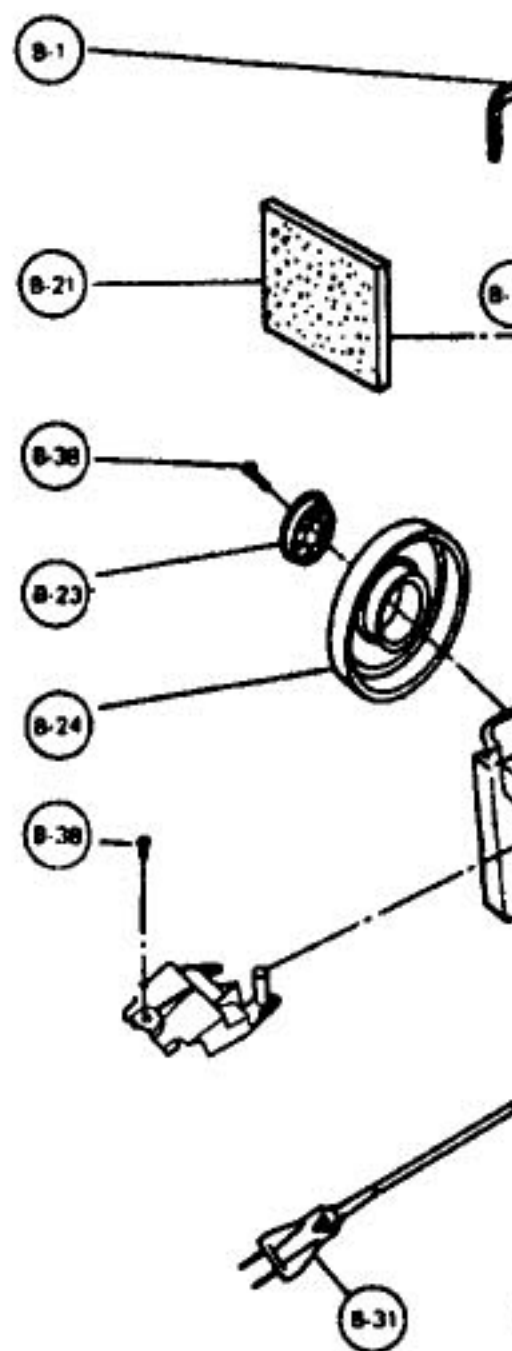

PANASONIC

Models: MC-7310, MC-7320, MC-8310, MC-8320, MC-8

Body Unit