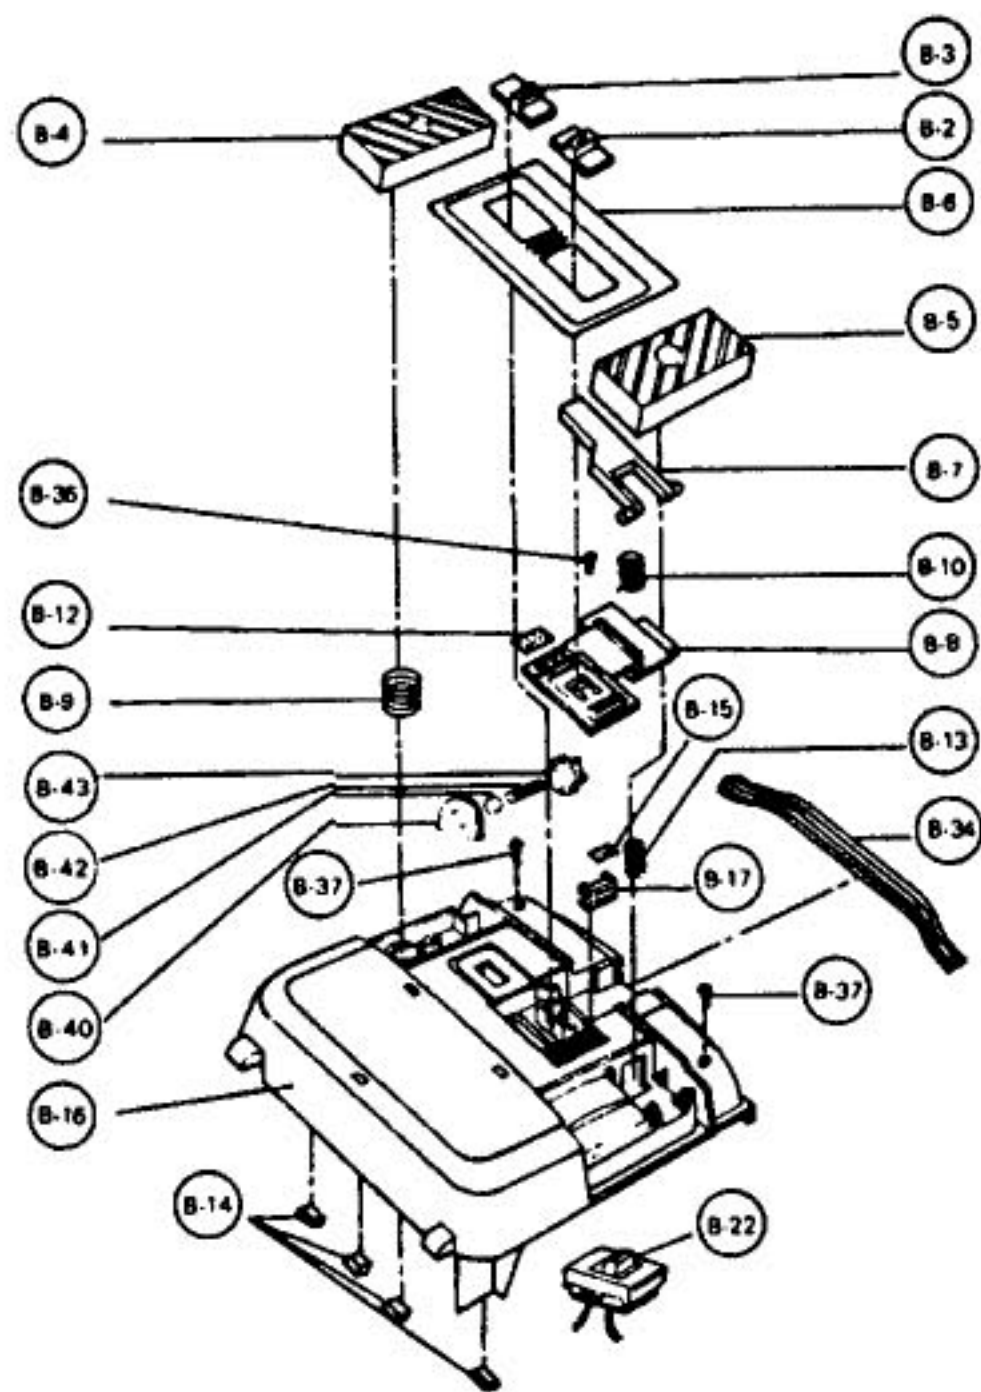

----- Manual continues below -----

PANASONIC

Models: MC-7310, MC-7320 , MC-8310, MC-8320, MC-8330

Dust Cover and Attachments

A1	N/A	Dust Cover
A2	P-125P	Paper Bag, type "C", 3 pack
A2	P-125PT	Paper Bag, type "C", 12 pack
A2	254	Paper Bag, type "C", 3 pack (R)
A2	254-12	Paper Bag, type "C", 12 pack (R)
A3	P-9974	Floor and Wall Brush
A4	P-12342	Attachment Tray A
A5	P-12343	Attachment Tray B
A6	P-882	Dusting Brush
A7	P-862	Upholstery Brush
A8	P-6073	Crevice Tool
A9	P-12344	Floor Nozzle Assembly
A10	P-12345	Pipe, floor nozzle
A11	P-12346	Upper Housing, floor nozzle
A12	P-364	Roller, floor nozzle
A13	P-12347	Roller Shaft, floor nozzle
A14	P-12348	Bumper, floor nozzle
A15	P-12349	Lower Housing, floor nozzle
A16	P-416	Screw, 10 pack
A17	P-12350	Hose Assembly, 7310,7320
A17	P-10465	Hose Assembly, 8310,8320,8330
A18	P-982	Wand, curved, 7320,7310
A19	P-164	Grip Cover
A20	P-9274	Spring Button
A21	P-12353	Suction Regulator, 7310
A21	P-542	Suction Regulator, all except 7310
A22	P-12354	Extension Wand, 7310,8310
A22	P-402	Extension Wand, 7320,8320,8330

A-1

A-2

PANASONIC

Models: MC-7310, MC-7320, MC-8310, MC-8320, MC-8

Body Unit

PANASONIC

Models: MC-7310, MC-7320 , MC-8310, MC-8320, MC-8

Cord Reel Unit

C1	P-12395	Body Partition
C3	P-12397	Lever Unit, brake
C4	P-12398	Contact Base Unit
C5	P-12399	Rail base Unit / Power Cord
C6	N/A	Cord Reel Assembly
C7	P-416	Screw, 10 pack
C8	P-12400	Screw

Motor Assembly

Power Nozzle

E1	N/A	Top Mark, 8310
E1	P-12408	Top Mark, 8320,8330
E2	P-12409	Body
E3	P-12410	Packing, body
E4	P-12411	Furniture Guard
E5	N/A	Pipe Connector
E6	P-12413	Joint Pipe
E7	P-12414	Filter
E8	N/A	Motor Assembly, power nozzle
E9	P-12416	Motor Support, rubber, upper