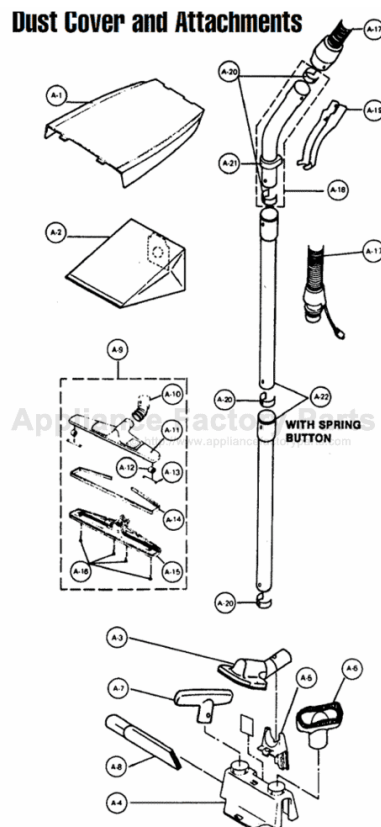

[Find Your PANASONIC Vacuum Cleaner Parts - Select From 605 Models](#)

----- Manual continues below -----