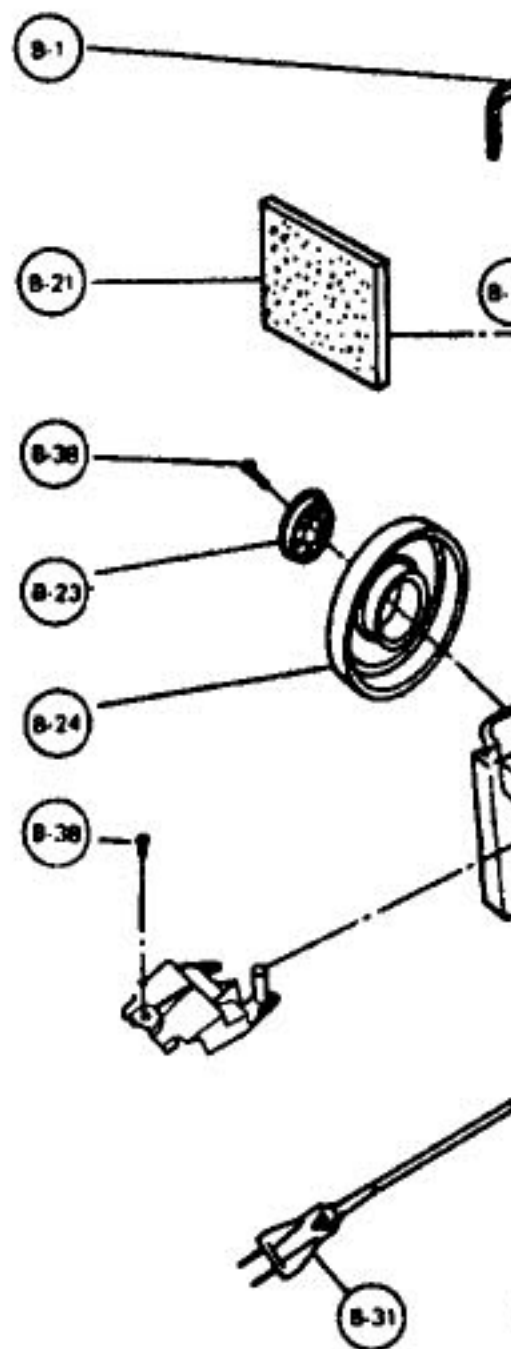

PANASONIC

Models: MC-7310, MC-7320 , MC-8310, MC-8320, MC-8

Body Unit