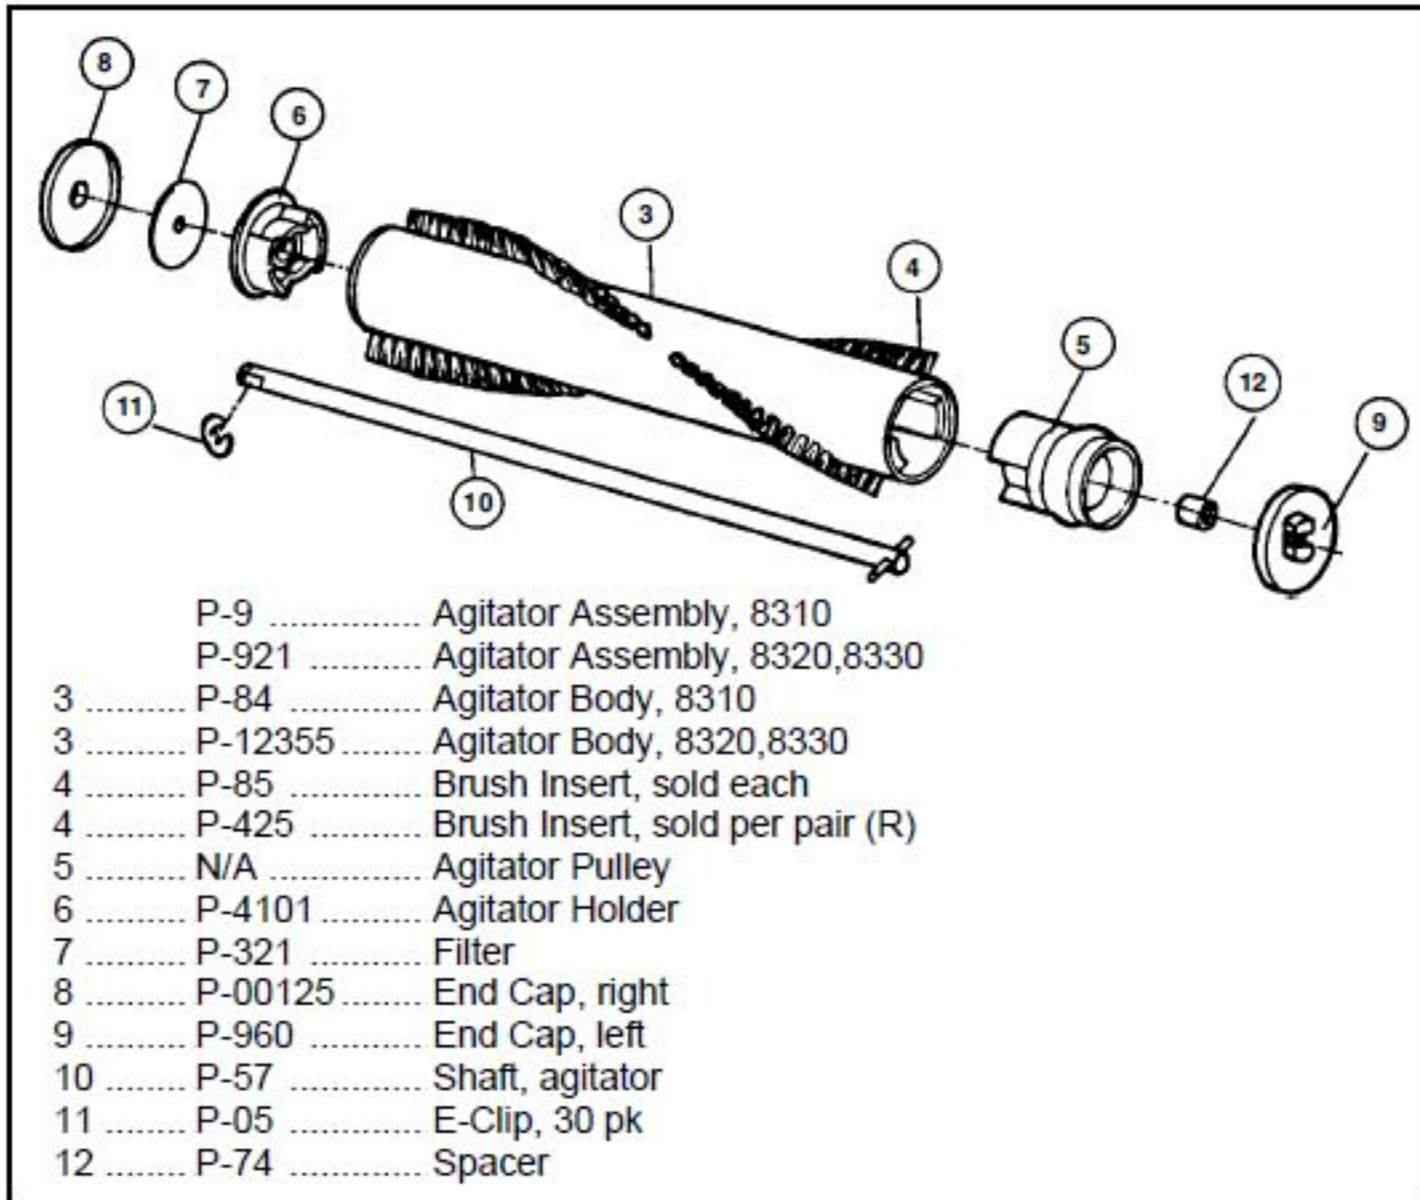

Models: MC-8310, MC-8320, MC-8330

Power Nozzle

E1	N/A	Top Mark, 8310
E1	P-12408	Top Mark, 8320,8330
E2	P-12409	Body
E3	P-12410	Packing, body
E4	P-12411	Furniture Guard
E5	N/A	Pipe Connector
E6	P-12413	Joint Pipe
E7	P-12414	Filter
E8	N/A	Motor Assembly, power nozzle
E9	P-12416	Motor Support, rubber, upper
E10	P-12417	Cover, motor support
E11	P-280	Belt, 2 pack
E12	P-12418	Stop Spring, pipe
E13	P-81	Tight Packing
E14	N/A	Bottom Cover
E15	P-909	Roller, floor nozzle
E16	P-12420	Shaft, floor nozzle roller
E17	N/A	Roller
E18	P-12422	Shaft, roller
E19	P-12423	Rubber, floor nozzle
E20	N/A	Motor Support, rubber, front
E21	P-394	Power Cord, w/ male plug
E22	SS-34	Cord Bushing, sold each (R)
E23	P-430	Screw, sold each
E24	P-413	Screw
E25	P-03	Motor Support, rubber, rear
E26	P-12428	Screw