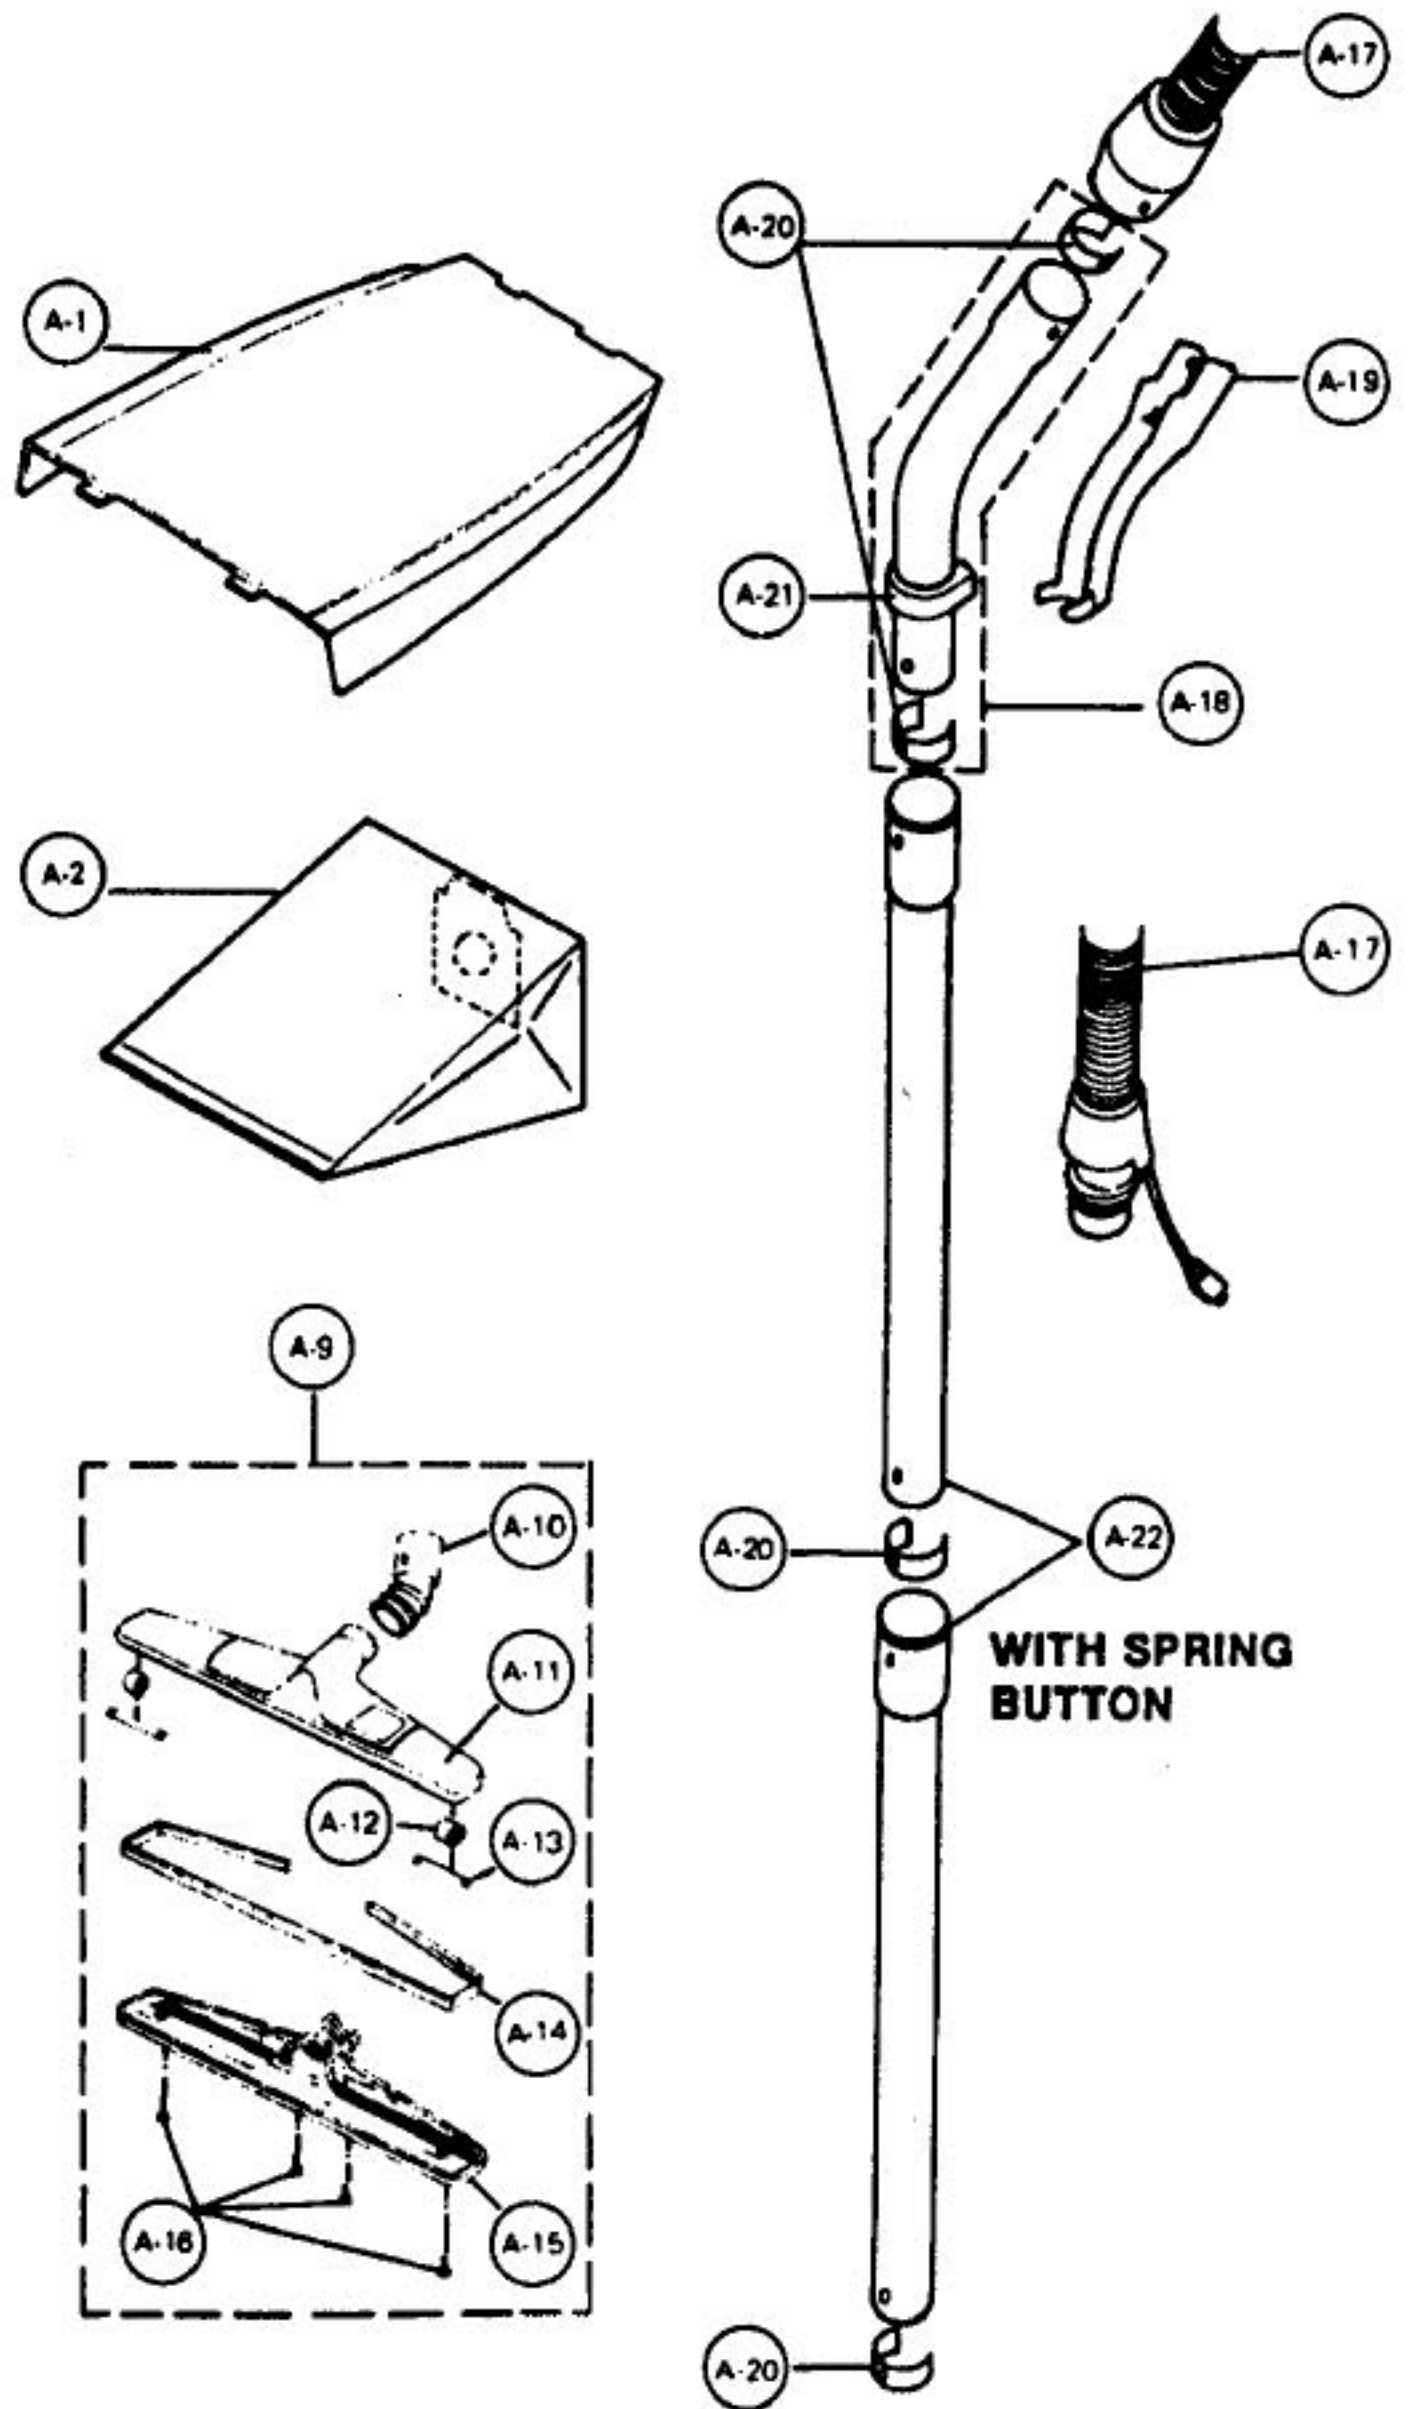

Models: MC-7310, MC-7320, MC-8310, MC-8320, MC-8330

Dust Cover and Attachments

A1	N/A	Dust Cover
A2	P-125P	Paper Bag, type "C", 3 pack
A2	P-125PT	Paper Bag, type "C", 12 pack
A2	254	Paper Bag, type "C", 3 pack (R)
A2	254-12	Paper Bag, type "C", 12 pack (R)
A3	P-9974	Floor and Wall Brush
A4	P-12342	Attachment Tray A
A5	P-12343	Attachment Tray B
A6	P-882	Dusting Brush
A7	P-862	Upholstery Brush
A8	P-6073	Crevice Tool
A9	P-12344	Floor Nozzle Assembly
A10	P-12345	Pipe, floor nozzle
A11	P-12346	Upper Housing, floor nozzle
A12	P-364	Roller, floor nozzle
A13	P-12347	Roller Shaft, floor nozzle
A14	P-12348	Bumper, floor nozzle
A15	P-12349	Lower Housing, floor nozzle
A16	P-416	Screw, 10 pack
A17	P-12350	Hose Assembly, 7310,7320
A17	P-10465	Hose Assembly, 8310,8320,8330
A18	P-982	Wand, curved, 7320,7310
A19	P-164	Grip Cover
A20	P-9274	Spring Button
A21	P-12353	Suction Regulator, 7310
A21	P-542	Suction Regulator, all except 7310
A22	P-12354	Extension Wand, 7310,8310
A22	P-402	Extension Wand, 7320,8320,8330

Models: MC-7310, MC-7320, MC-8310, MC-8320, MC-8330

Body Unit

B1	P-12356	Furniture Guard
B2	N/A	Knob, power selector
B3	P-12358	Knob, full bag alarm
B4	P-12359	Button, on / off
B5	P-12360	Button, cord rewind
B6	N/A	Ornamental Plate, 7310
B6	P-12362	Ornamental Plate, 7320
B6	P-12363	Ornamental Plate, 8310
B6	N/A	Ornamental Plate, 8320
B6	P-12365	Ornamental Plate, 8330
B7	P-12366	Brake Arm
B8	P-12367	Protector Cover
B9	P-6810	Spring, switch
B10	P-12369	Spring, brake arm
B12	P-12371	Indicator Filter
B13	P-12372	Spring, cord rewind button
B14	P-12373	Tight Packing
B15	P-12374	Filter, indicator window
B16	N/A	Upper Body, 7310,8310
B16	N/A	Upper Body, 7320,8320,8330
B17	P-4340	Alarm Blade
B18	P-12377	Switch, on/off, 7320,8320,8330
B18	H-339	Switch, on/off, 7310,8310 (R)
B19	P-312	Supporter, filter
B20	P-302	Filter