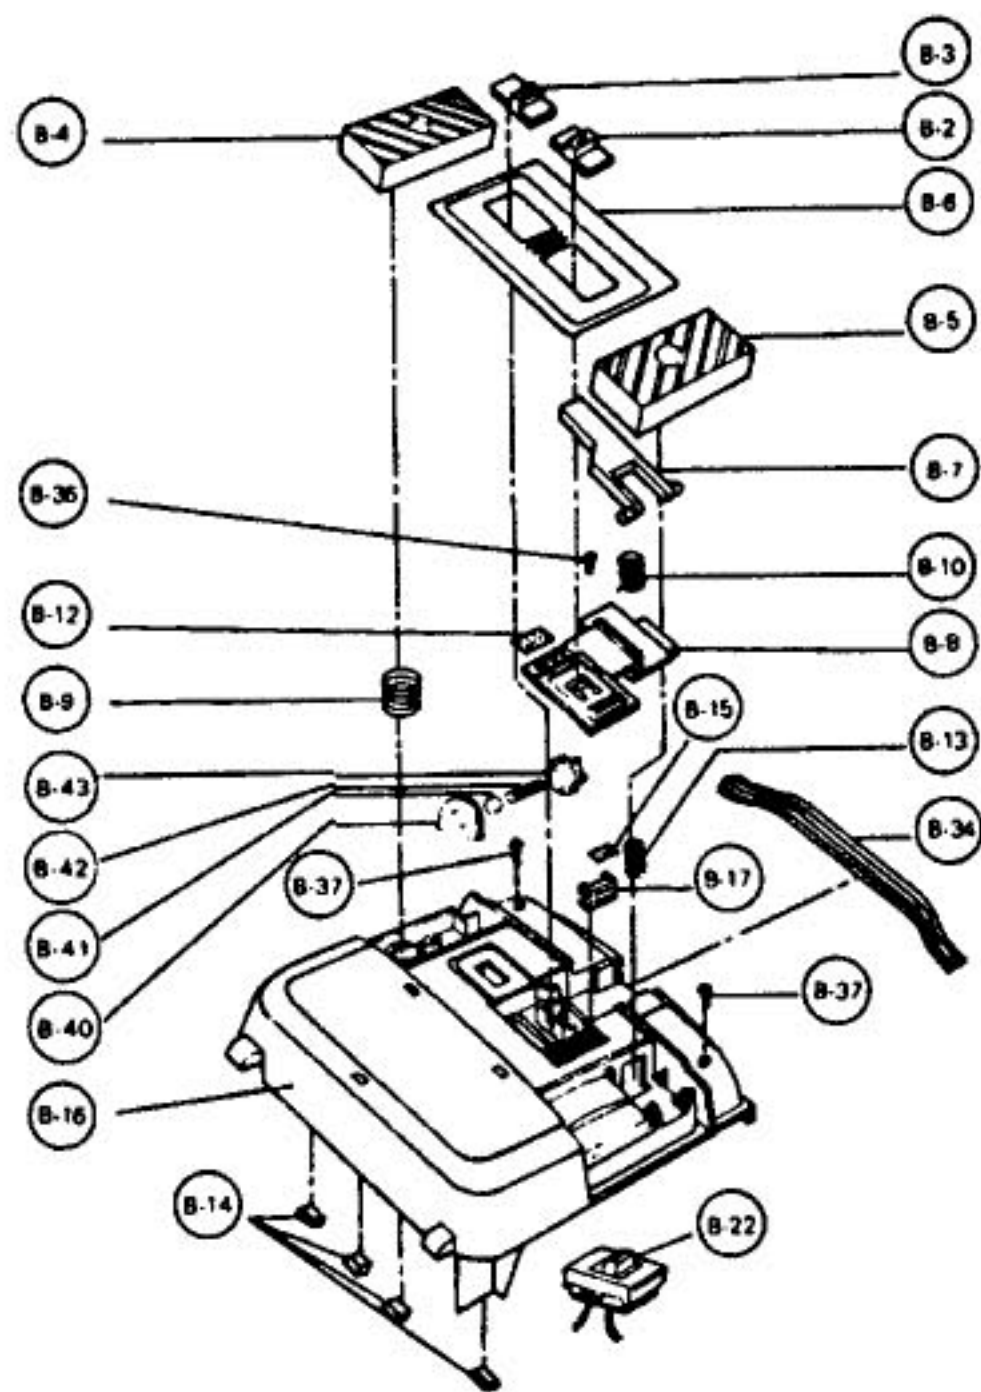

PANASONIC

Models: MC-7310, MC-7320 , MC-8310, MC-8320, MC-8

Body Unit