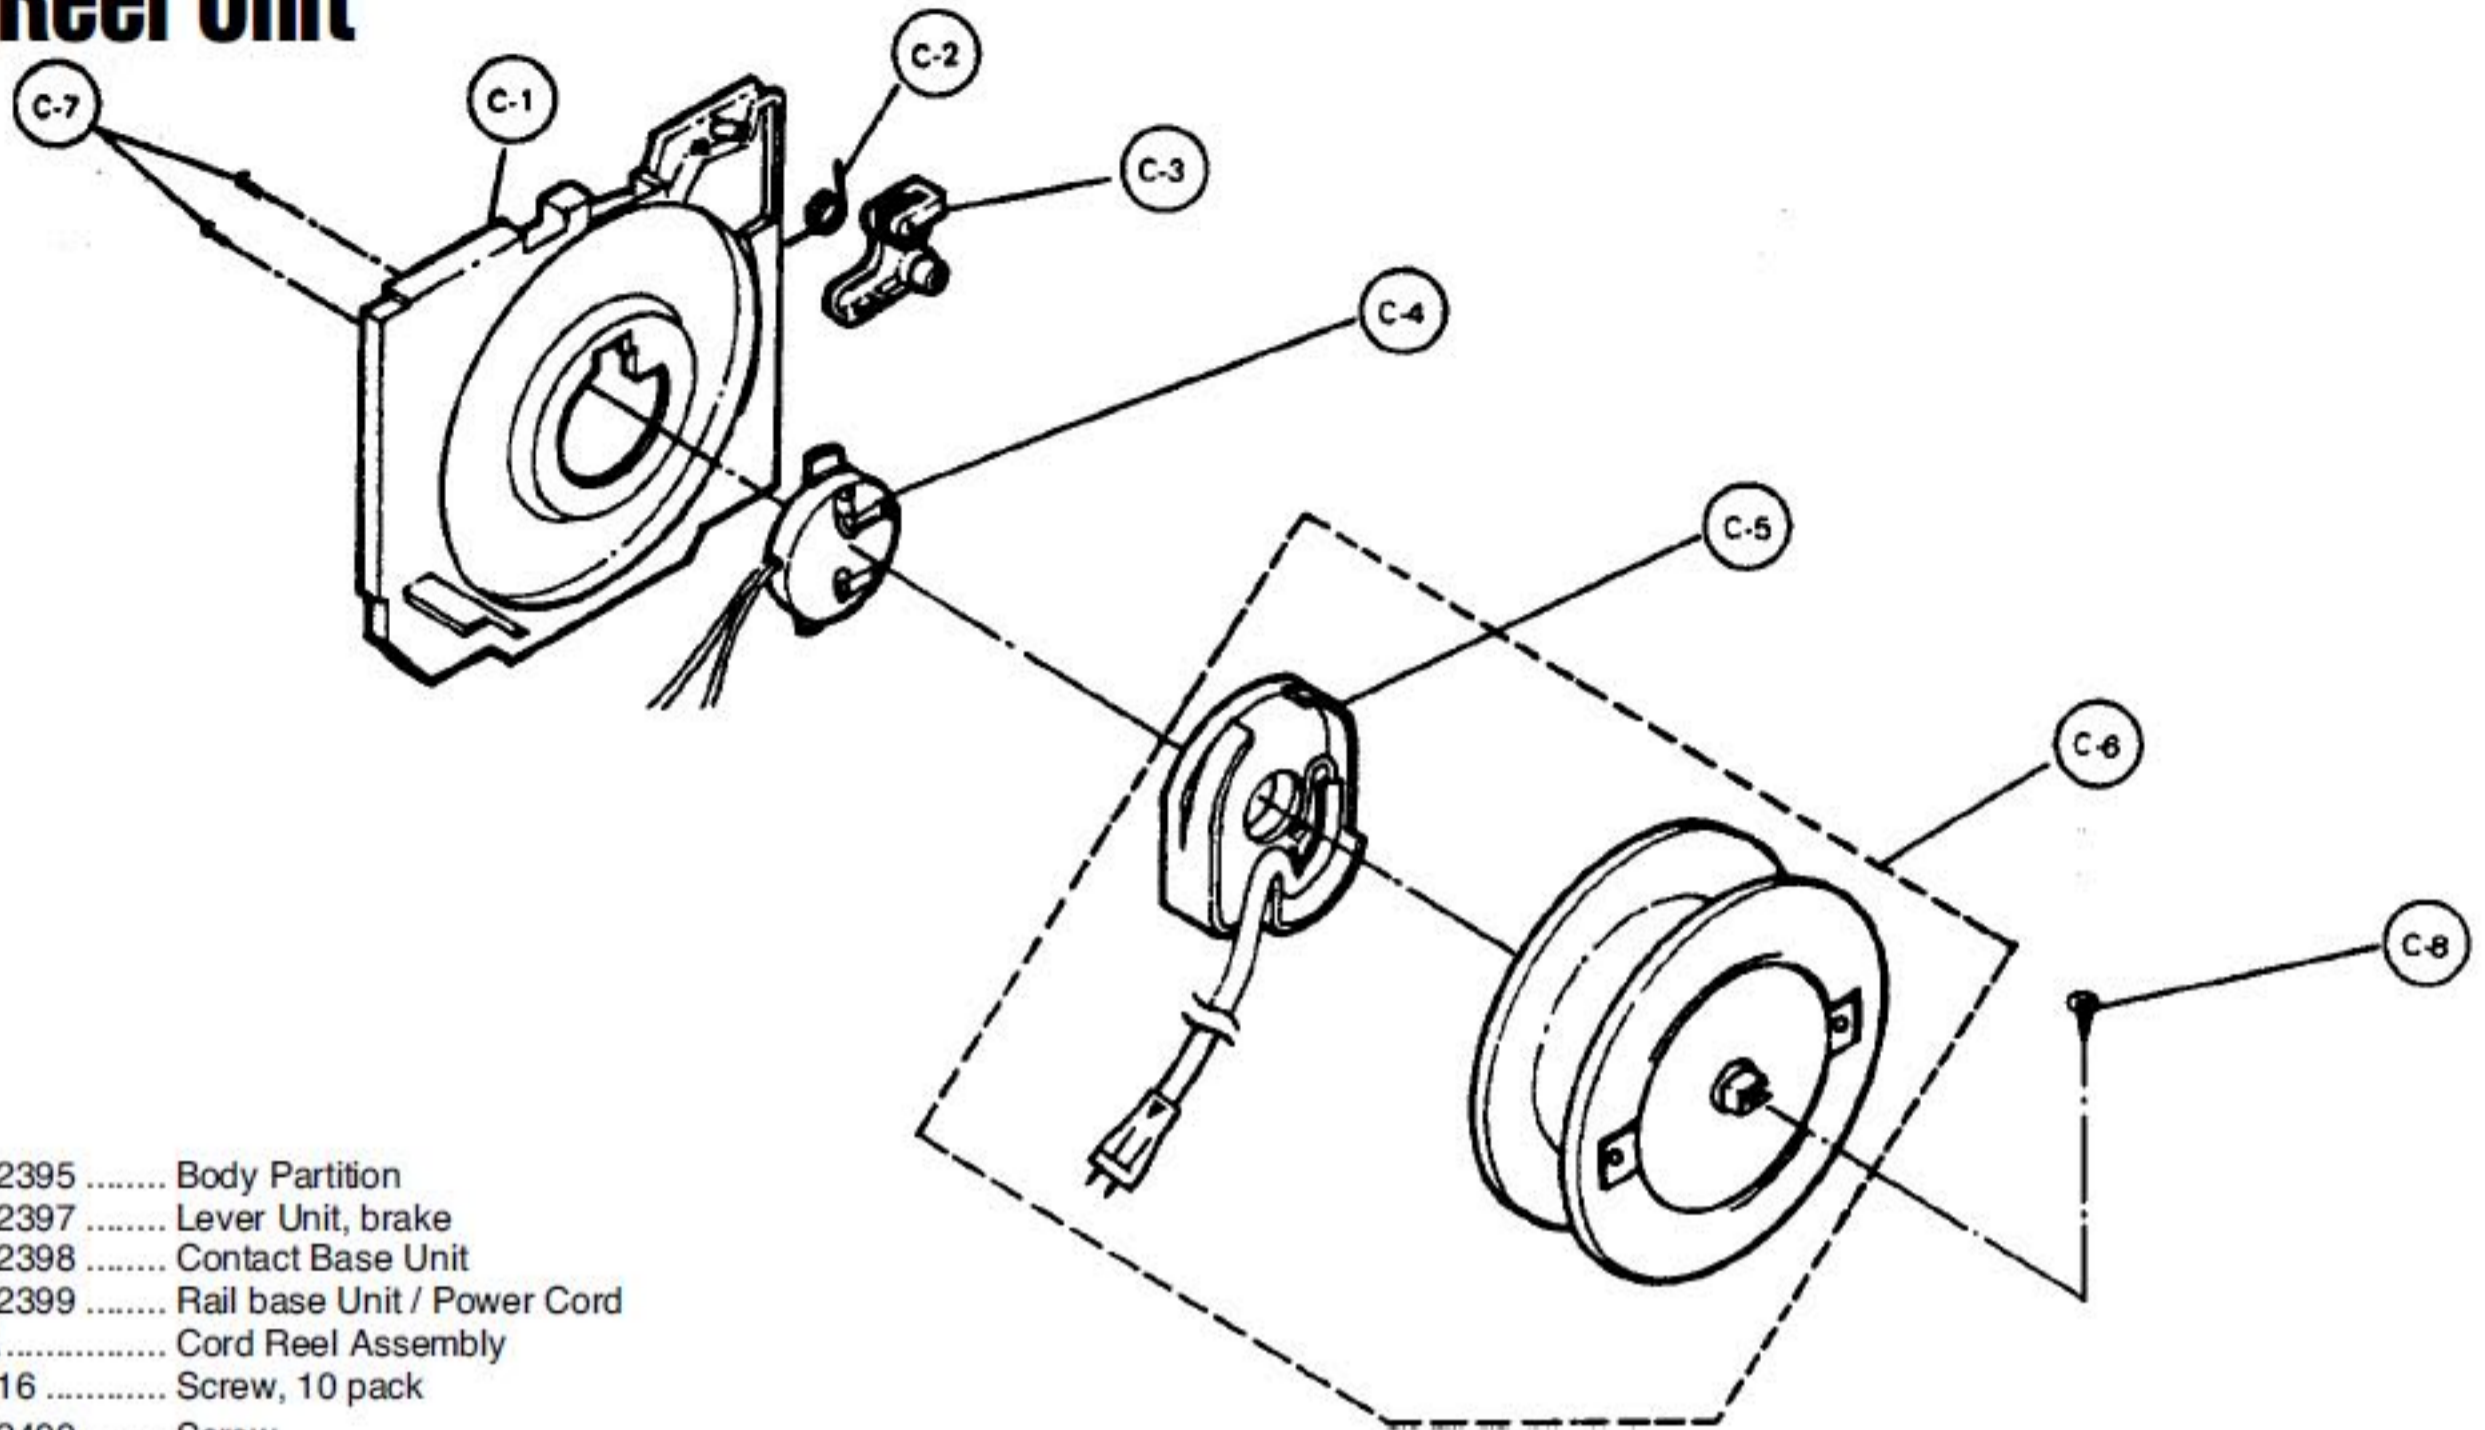

Models: MC-7310, MC-7320, MC-8310, MC-8320, MC-8330

Body Unit

B1	P-12356	Furniture Guard
B2	N/A	Knob, power selector
B3	P-12358	Knob, full bag alarm
B4	P-12359	Button, on / off
B5	P-12360	Button, cord rewind
B6	N/A	Ornamental Plate, 7310
B6	P-12362	Ornamental Plate, 7320
B6	P-12363	Ornamental Plate, 8310
B6	N/A	Ornamental Plate, 8320
B6	P-12365	Ornamental Plate, 8330
B7	P-12366	Brake Arm
B8	P-12367	Protector Cover
B9	P-6810	Spring, switch
B10	P-12369	Spring, brake arm
B12	P-12371	Indicator Filter
B13	P-12372	Spring, cord rewind button
B14	P-12373	Tight Packing
B15	P-12374	Filter, indicator window
B16	N/A	Upper Body, 7310,8310
B16	N/A	Upper Body, 7320,8320,8330
B17	P-4340	Alarm Blade
B18	P-12377	Switch, on/off, 7320,8320,8330
B18	H-339	Switch, on/off, 7310,8310 (R)
B19	P-312	Supporter, filter
B20	P-302	Filter

Models: MC-7310, MC-7320, MC-8310, MC-8320, MC-8330

Cord Reel Unit

- C1 P-12395 Body Partition
- C3 P-12397 Lever Unit, brake
- C4 P-12398 Contact Base Unit
- C5 P-12399 Rail base Unit / Power Cord
- C6 N/A Cord Reel Assembly
- C7 P-416 Screw, 10 pack
- C8 P-12400 Screw