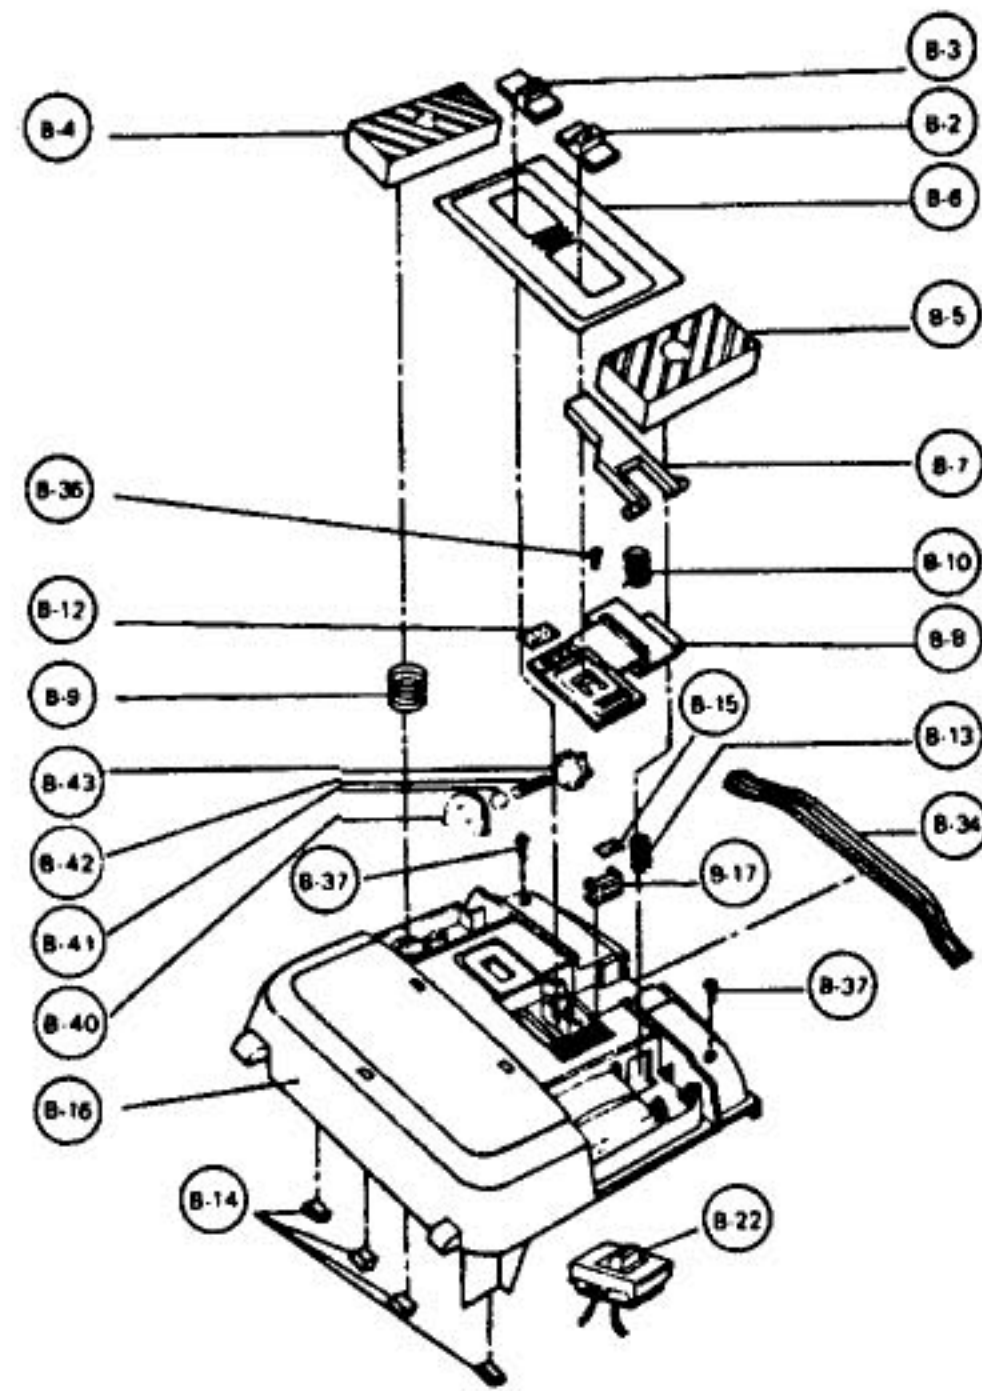

Models: MC-7310, MC-7320, MC-8310, MC-8320, MC-8330

Body Unit

B1	P-12356	Furniture Guard
B2	N/A	Knob, power selector
B3	P-12358	Knob, full bag alarm
B4	P-12359	Button, on / off
B5	P-12360	Button, cord rewind
B6	N/A	Ornamental Plate, 7310
B6	P-12362	Ornamental Plate, 7320
B6	P-12363	Ornamental Plate, 8310
B6	N/A	Ornamental Plate, 8320
B6	P-12365	Ornamental Plate, 8330
B7	P-12366	Brake Arm
B8	P-12367	Protector Cover
B9	P-6810	Spring, switch
B10	P-12369	Spring, brake arm
B12	P-12371	Indicator Filter
B13	P-12372	Spring, cord rewind button
B14	P-12373	Tight Packing
B15	P-12374	Filter, indicator window
B16	N/A	Upper Body, 7310,8310
B16	N/A	Upper Body, 7320,8320,8330
B17	P-4340	Alarm Blade
B18	P-12377	Switch, on/off, 7320,8320,8330
B18	H-339	Switch, on/off, 7310,8310 (R)
B19	P-312	Supporter, filter
B20	P-302	Filter

Models: MC-7310, MC-7320, MC-8310, MC-8320, MC-8330

Cord Reel Unit

- C1 P-12395 Body Partition
- C3 P-12397 Lever Unit, brake
- C4 P-12398 Contact Base Unit
- C5 P-12399 Rail base Unit / Power Cord
- C6 N/A Cord Reel Assembly
- C7 P-416 Screw, 10 pack
- C8 P-12400 Screw