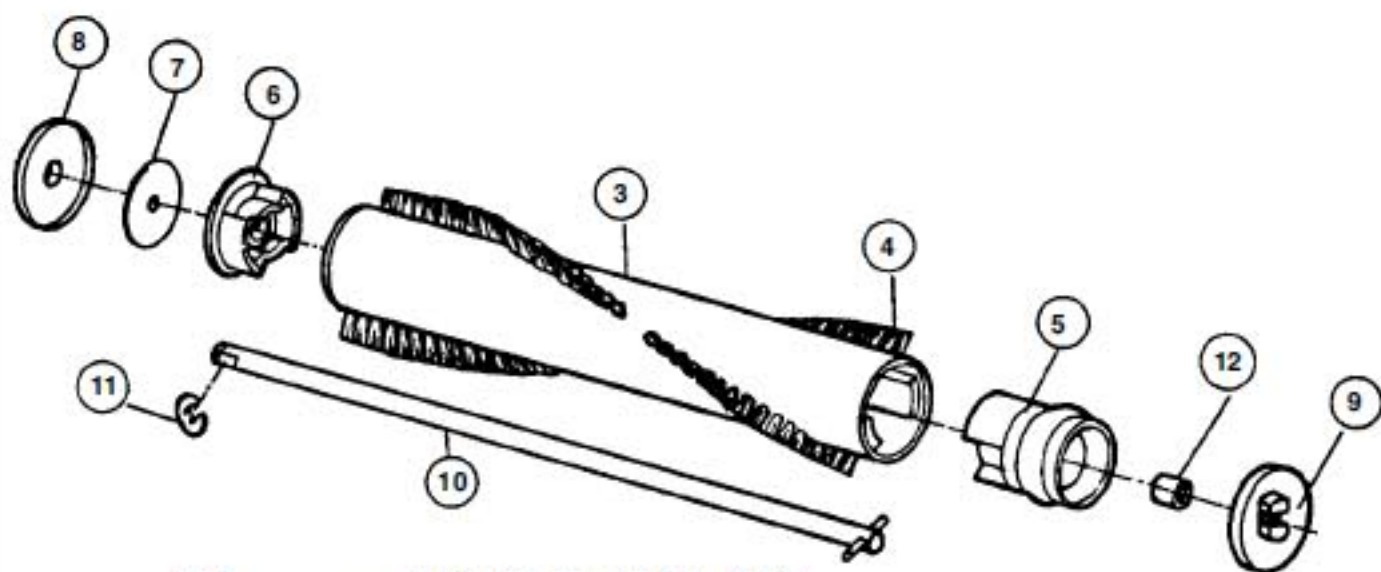

PANASONIC

Models: MC-8310, MC-8320, MC-8330

P-9	Agitator Assembly, 8310
P-921	Agitator Assembly, 8320,8330
3	P-84 Agitator Body, 8310
3	P-12355 Agitator Body, 8320,8330
4	P-85 Brush Insert, sold each
4	P-425 Brush Insert, sold per pair (R)
5	N/A Agitator Pulley
6	P-4101 Agitator Holder
7	P-321 Filter
8	P-00125 End Cap, right
9	P-960 End Cap, left
10	P-57 Shaft, agitator
11	P-05 E-Clip, 30 pk
12	P-74 Spacer

Power Nozzle

E1	N/A	Top Mark, 8310
E1	P-12408	Top Mark, 8320,8330
E2	P-12409	Body
E3	P-12410	Packing, body
E4	P-12411	Furniture Guard
E5	N/A	Pipe Connector
E6	P-12413	Joint Pipe
E7	P-12414	Filter
E8	N/A	Motor Assembly, power nozzle
E9	P-12416	Motor Support, rubber, upper