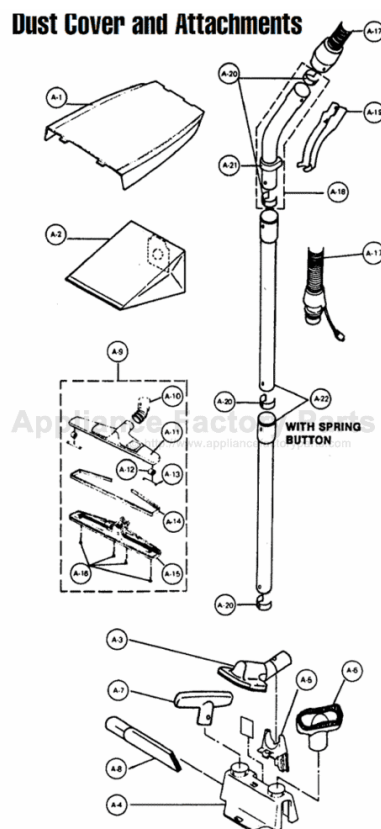

[Find Your PANASONIC Vacuum Cleaner Parts - Select From 605 Models](#)

----- Manual continues below -----