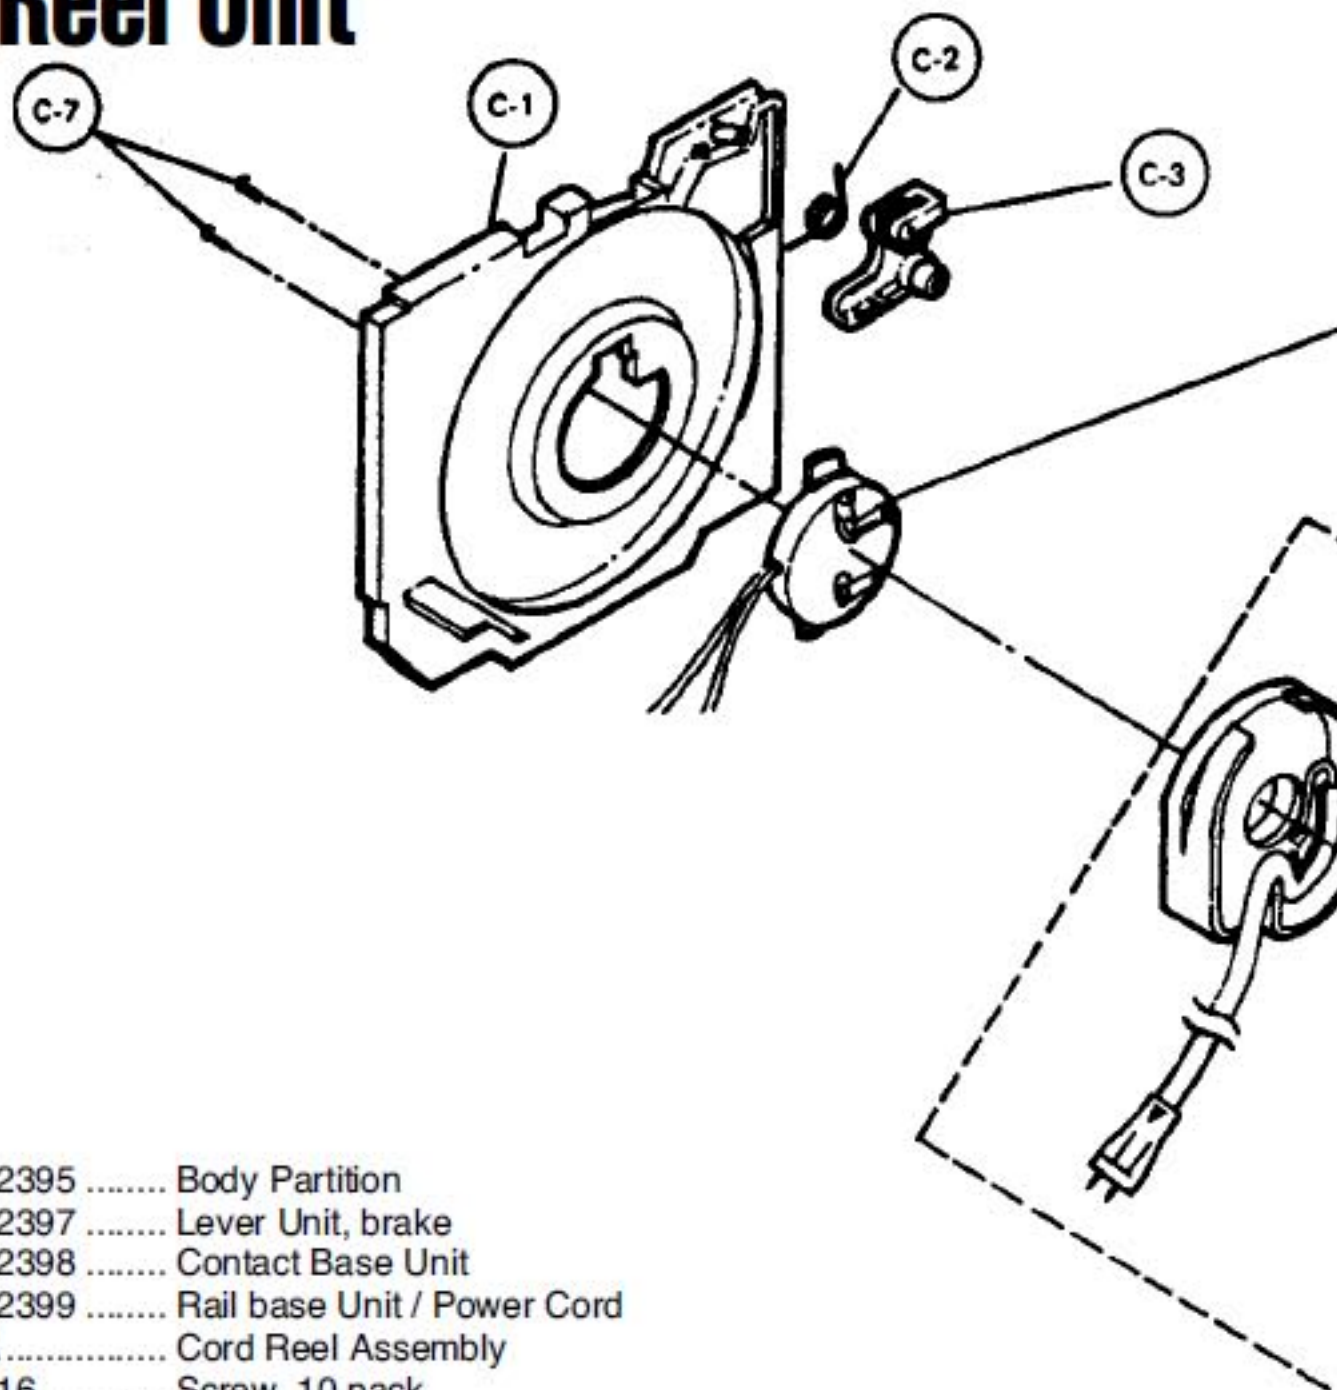

- | | | |
|----|---------|-----------------------------|
| C1 | P-12395 | Body Partition |
| C3 | P-12397 | Lever Unit, brake |
| C4 | P-12398 | Contact Base Unit |
| C5 | P-12399 | Rail base Unit / Power Cord |
| C6 | N/A | Cord Reel Assembly |
| C7 | P-416 | Screw, 10 pack |
| C8 | P-12400 | Screw |