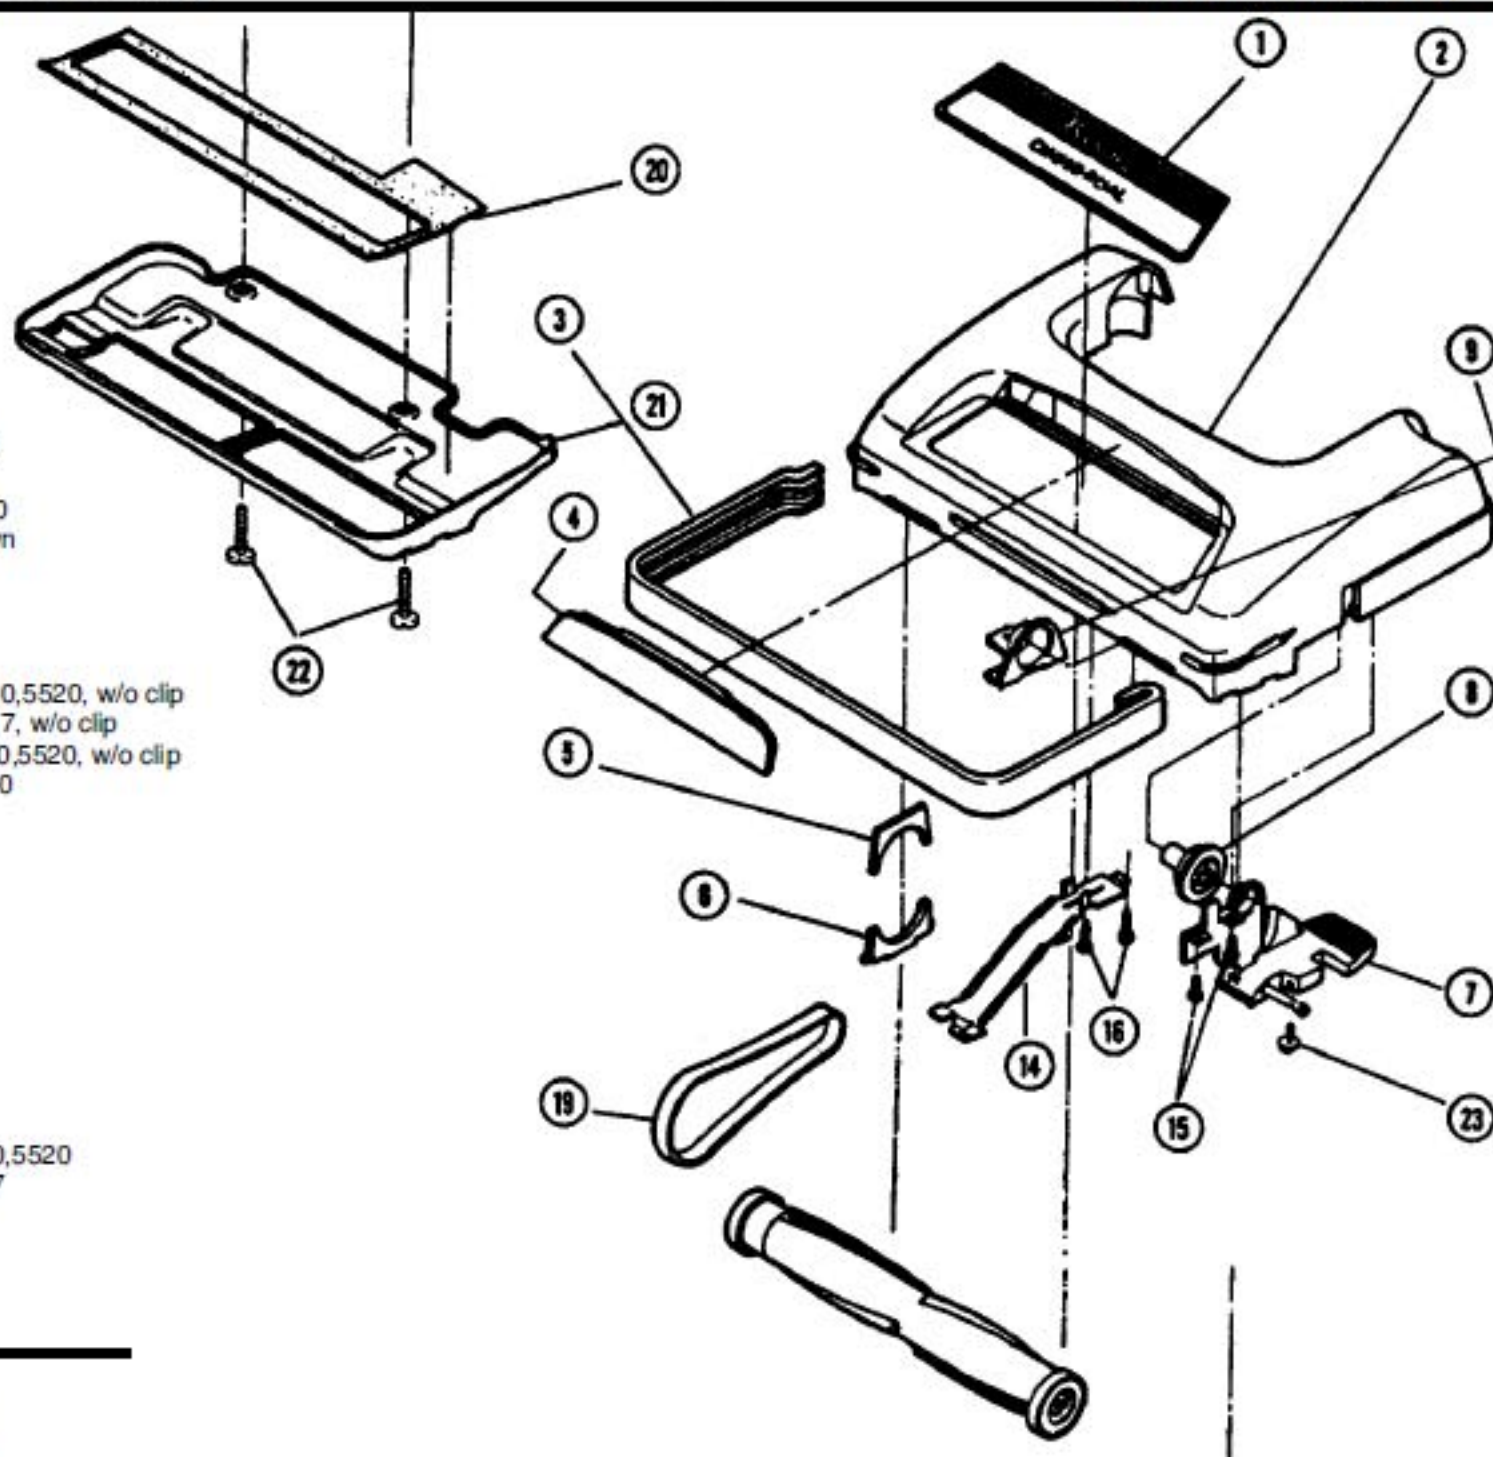

Models: MC-5510, MC-5517, MC-5520

Body Unit

- A1 P-21 Top Mark, 5510,5520
- A1 P-00200 Top Mark, 5517
- A2 N/A Nozzle Housing, red, 5510
- A2 P-01040 Nozzle Housing, 5517
- A2 N/A Nozzle Housing, grey, 5520
- A3 P-107 Furniture Guard, dark brown
- A3 P-10704 Furniture Guard, 5517
- A4 P-217 Cover, lens, 5510
- A4 P-21704 Cover, lens, 5517
- A4 P-2170 Cover, lens, grey, 5520
- A5 P-005 Agitator Holder, upper, 5510,5520, w/o clip
- A5 P-005 Agitator Holder, upper, 5517, w/o clip
- A6 P-050 Agitator Holder, lower, 5510,5520, w/o clip
- A7 P-807 Pedal Assembly, 5510,5520
- A7 P-80700 Pedal Assembly, 5517
- A8 P-257 Bearing, plastic holder
- A9 P-787 Bearing, metal holder
- A14 P-4300 Belt Cover
- A15 P-46 Screw, for frame
- A16 P-46 Screw, for bearing
- A19 P-2287 Belt, 2 pack
- A19 P-200 Belt, sold each (R)
- A20 P-197 Body Packing, gasket
- A21 P-277 Base Plate, 5510,5520
- A21 P-27700 Base Plate, 5517
- A22 P-20 Screw, for base plate, 5510,5520
- A22 P-68000 Screw, for base plate, 5517
- A23 P-516 Screw, long foot pedal

Agitator Assembly

- B1 P-41000 End Cover, rubber, 5510,5520
- B1 P-41000 End Cover, 5517
- B2 P-970 End Cap, 5510,5520
- B2 P-09700 End Cap, 5517
- B3 P-31 Screw
- B4 P-540 End Plate
- B5 P-300 Filter, 5510,5520
- B5 P-03000 Filter, 5517
- B6 P-857 Brush Insert
- B7 P-840 Agitator Shell
- B8 P-350 Roller Bearing, 5510,5520
- B8 P-35000 Roller Bearing, 5517
- B9 P-401 U-Clip
- B10 P-570 Shaft, agitator, 5510,5520
- B10 P-57000 Shaft, agitator, 5517
- B11 P-600 Pulley, metal