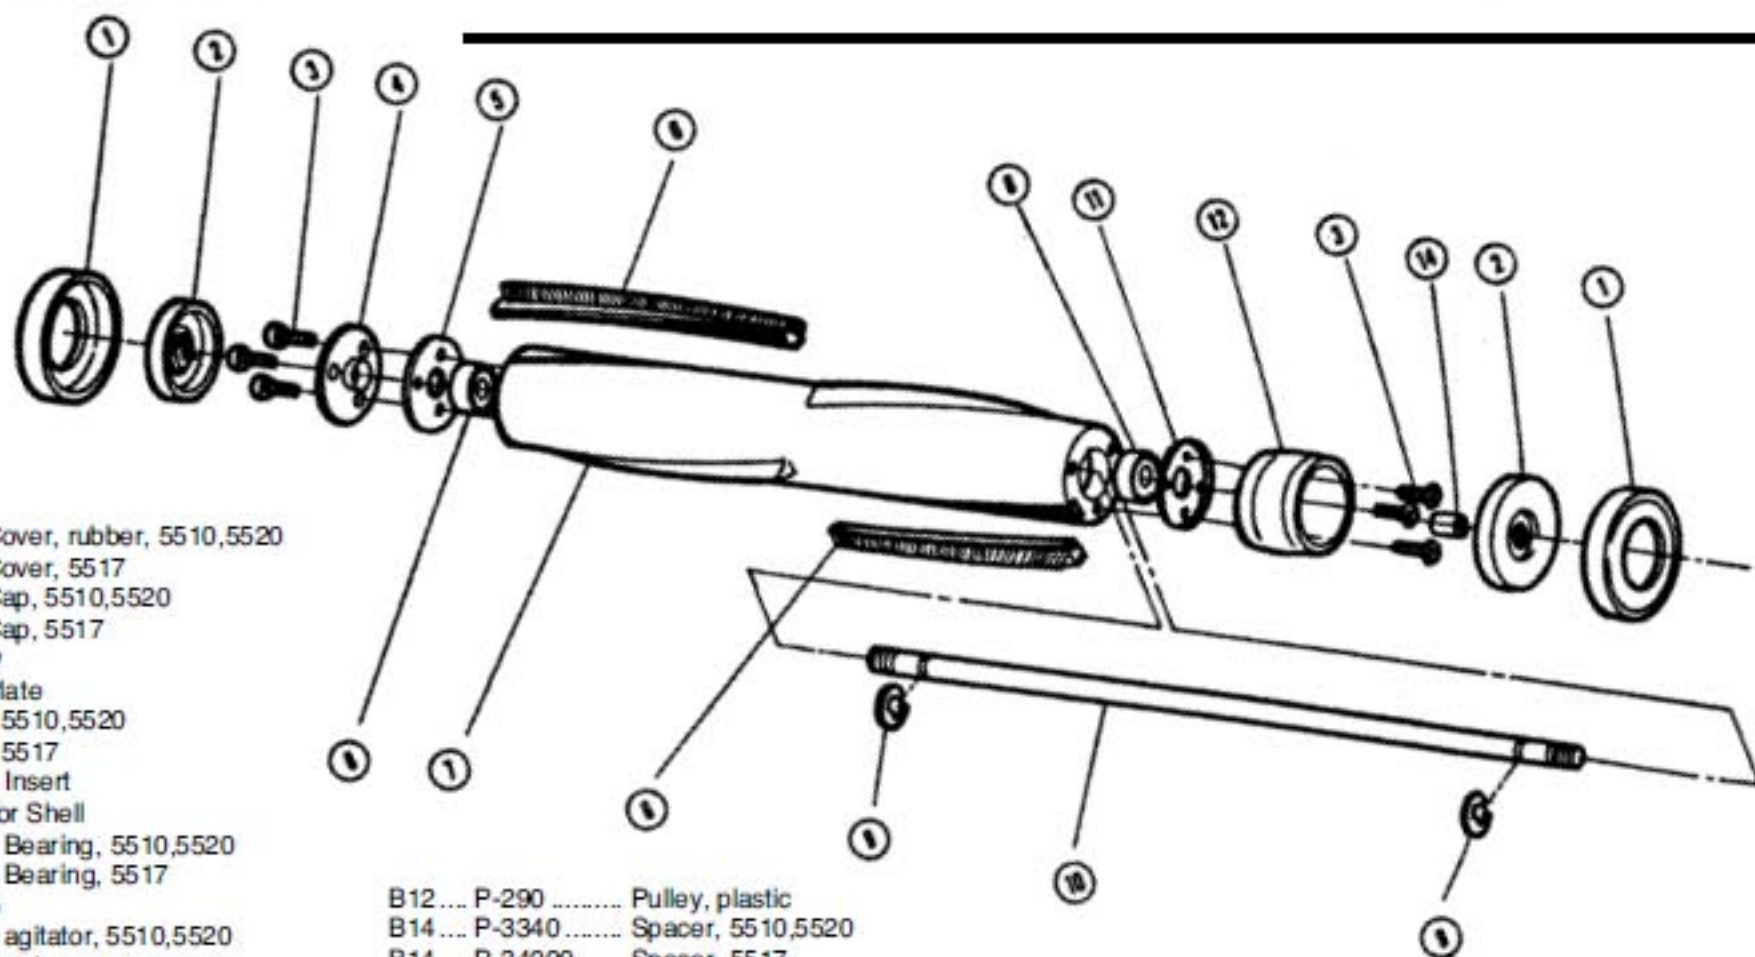

Agitator Assembly

- B1 ..... P-41000 ..... End Cover, rubber, 5510,5520
- B1 ..... P-41000 ..... End Cover, 5517
- B2 ..... P-970 ..... End Cap, 5510,5520
- B2 ..... P-09700 ..... End Cap, 5517
- B3 ..... P-31 ..... Screw
- B4 ..... P-540 ..... End Plate
- B5 ..... P-300 ..... Filter, 5510,5520
- B5 ..... P-03000 ..... Filter, 5517
- B6 ..... P-857 ..... Brush Insert
- B7 ..... P-840 ..... Agitator Shell
- B8 ..... P-350 ..... Roller Bearing, 5510,5520
- B8 ..... P-35000 ..... Roller Bearing, 5517
- B9 ..... P-401 ..... U-Clip
- B10 ..... P-570 ..... Shaft, agitator, 5510,5520
- B10 ..... P-57000 ..... Shaft, agitator, 5517
- B11 ..... P-600 ..... Pulley, metal

- B12 ..... P-290 ..... Pulley, plastic
- B14 ..... P-3340 ..... Spacer, 5510,5520
- B14 ..... P-34000 ..... Spacer, 5517
- P-920 ..... Agitator, complete