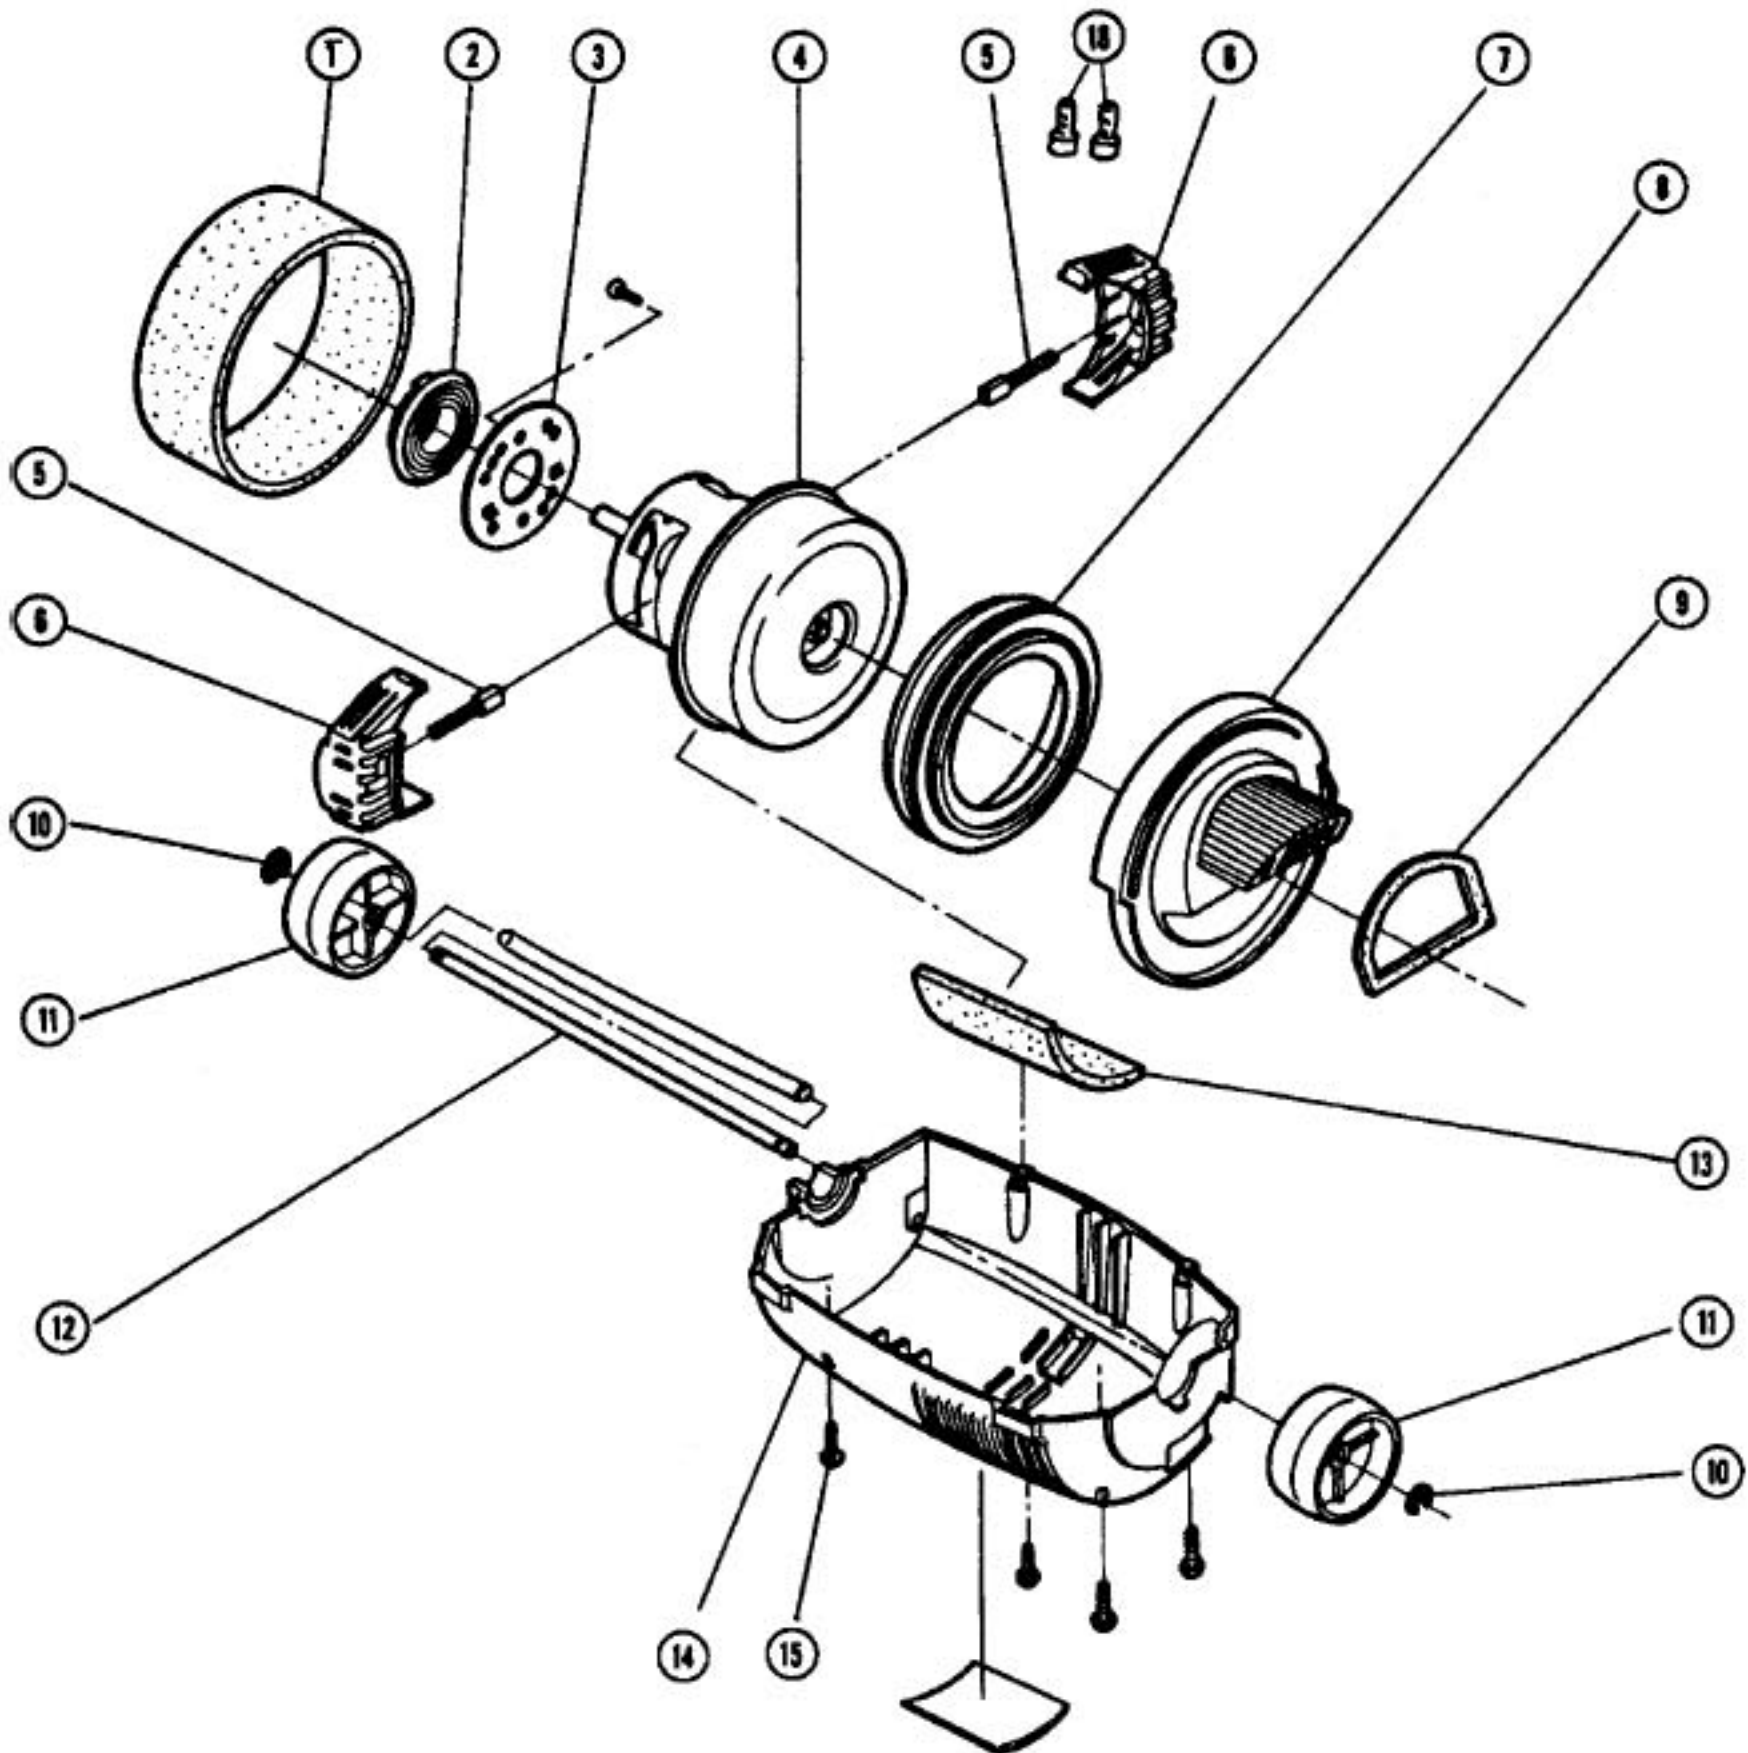

Models: MC-5510, MC-5517, MC-5520

Motor Housing Unit

C1 .... P-9920 ..... Noise Suppressor, 5510,5520
C1 .... P-99620... Noise Suppressor, 5517
C2 .... P-037 ..... Motor Support Rubber
C3 .... P-6370 ..... Motor Cover
C4 .... P-0117 ..... Motor, complete
C5 .... P-272 ..... Carbon Brush, 5510,5520
C5 .... P-27202... Carbon Brush, 5517
C6 .... N/A ..... Cap, carbon brush
C7 .... P-24 ..... Motor Support Rubber, front,

5510,5517,5520
C8 .... P-24000... Partition, rear
C9 .... P-657 ..... Packing, body partition,
5510,5520
C9 .... P-657 ..... Packing, body partition, 5517
C10 .. P-05 ..... E-Clip, 30 pk
C11 .. P-0177 ..... Roller, 5510,5520
C11 .. P-01700... Roller, 5517
C12 .. P-167 ..... Shaft, roller

C13 .. P-0207 ..... Packing, rear cover, 5510,5520
C13 .. P-02700 ... Packing, rear cover, 5517
C14 .. P-097 ..... Motor Case, lower, 5510,5520
C14 .. N/A ..... Motor Case, lower, 5517
C15 .. P-4201 ..... Screw, motor case
C18 .. SS-71B .... Wire Nut, 100 pack (R)
P-29706 ... Insulating Tube, 5517