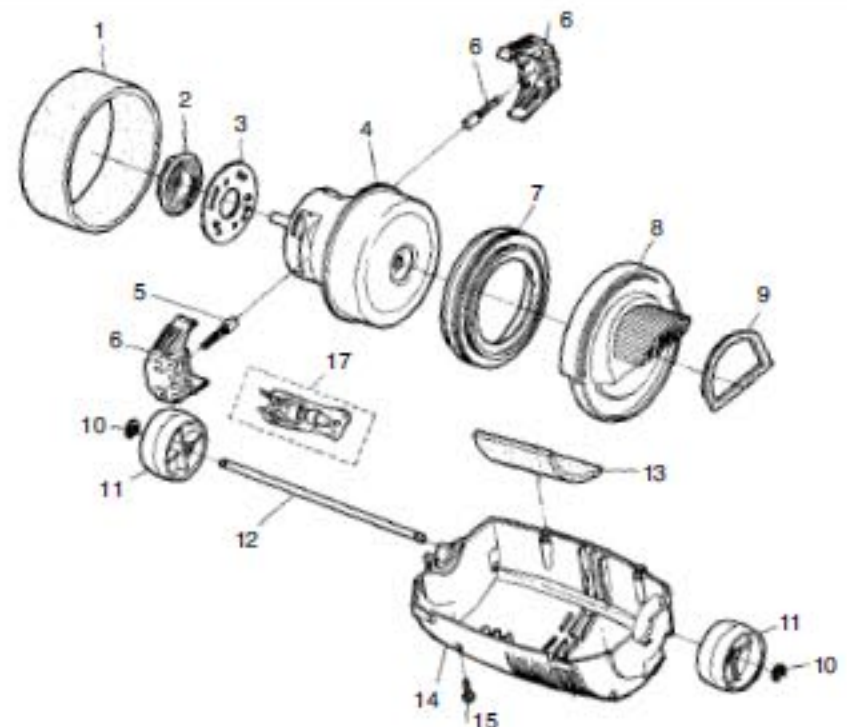

Motor Housing

1	P-9920	Noise Suppressor
2	P-037	Motor Support, rubber
3	P-6370	Motor Cover
4	P-0117	Motor, 661,662,671,672
4	P-119	Motor, 663
5	P-272	Carbon Brush, w/ spring
6	N/A	Cap, carbon brush
7	P-24	Motor Support, rubber, front
8	N/A	Partition, rear
9	P-657	Packing, body partition, gasket
10	P-05	E-Clip, 30 pk
11	P-0177	Wheel, rear
12	P-167	Axle, rear wheel shaft
13	P-0207	Packing, rear cover
14	P-097	Motor Case, lower
15	P-4201	Screw
17	P-959	Control Diode
	MP-39KDD	Bearing, motor (R)