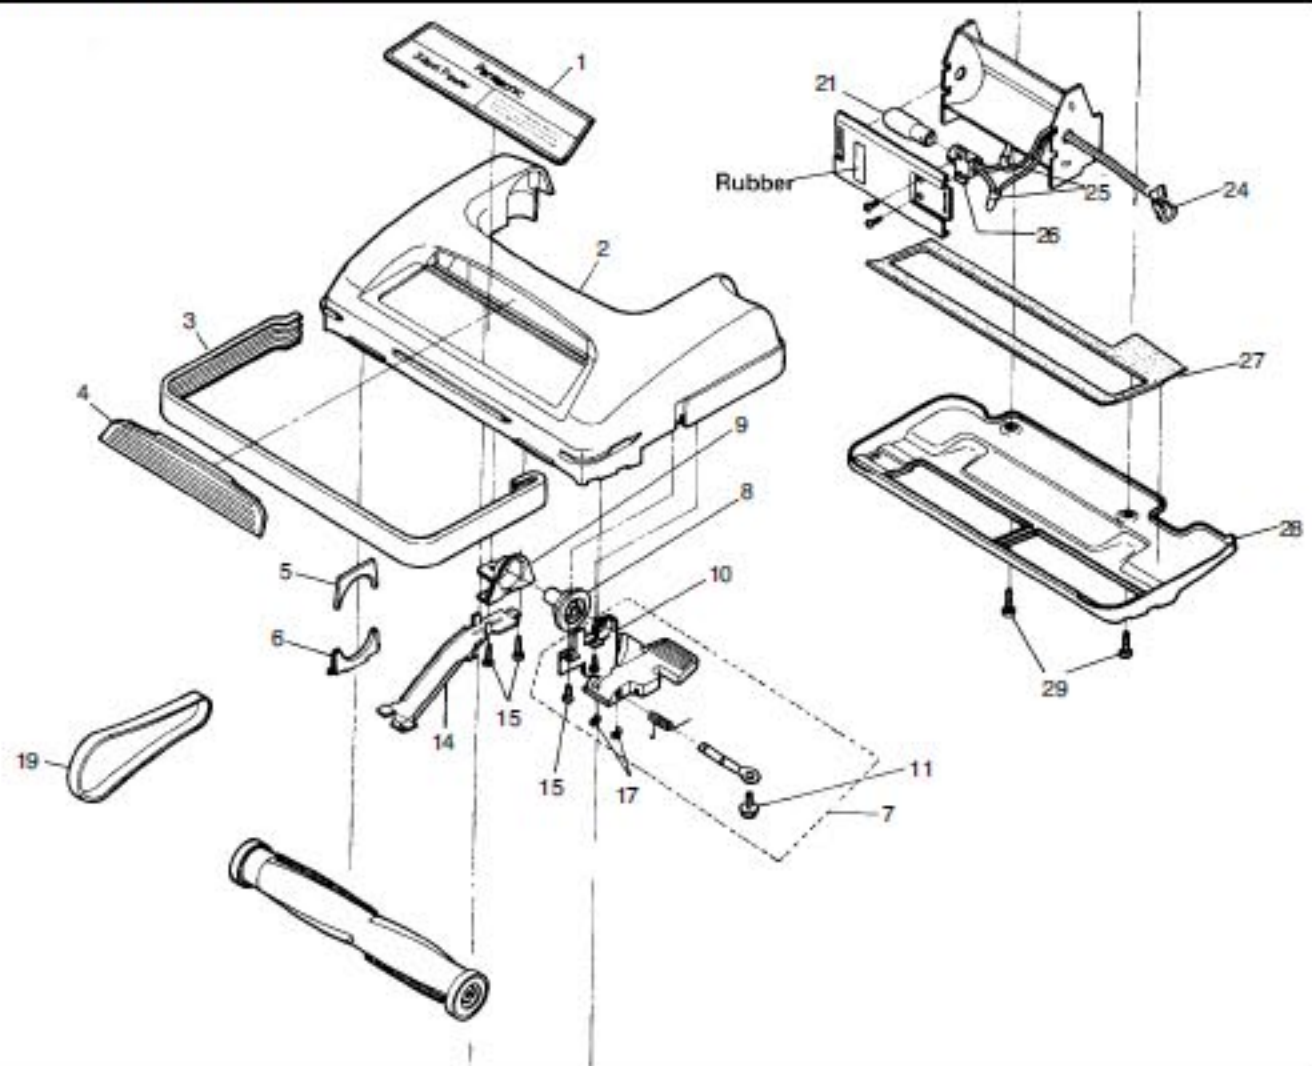

## Body Unit

1	N/A	Nameplate, 661,671
1	N/A	Nameplate, 662,672
2	N/A	Nozzle Housing, 661,671
2	N/A	Nozzle Housing, 662,663,672
3	P-107	Furniture Guard
4	P-217	Lens, 661,671
4	P-218	Lens, 662,663,672
5	P-005	Agitator Holder, upper, w/o clip
6	P-050	Agitator Holder, lower, w/o clip
7	P-807	Pedal Assembly
8	P-257	Bearing, plastic agitator holder
9	P-787	Bearing, metal holder
10	P-437	Frame, pedal assy holder
11	P-516	Screw, long, foot pedal
14	P-4300	Belt Cover
15	P-416	Screw, 10 pk
17	P-05	E-Clip, pedal shaft, 30 pk
19	P-2287	Belt, type "UB", 2 pack
19	P-200	Belt, sold ea (R)
21	MP-25K	Bulb, 662,663,672 (R)
24	SS-34	Cord Lock Bushing, sold ea (R)
25	SS-71B	Wire Nut, 100 pack (R)
26	N/A	Lamp Holder, 662,663,672
27	P-197	Body Packing, gasket, bottom plate
28	P-277	Bottom Plate
29	P-20	Screw, bottom plate

## Agitator Assembly

1	P-41000	End Cover, rubber
2	P-970	End Cap
3	P-38	Screw
4	P-540	End Plate
5	P-300	Filter, agitator bearing
6	N/A	Brush Strip
6	N/A	Brush Strip, (R)
7	P-840	Agitator Shell Only
8	P-350	Bearing, agitator
9	P-05	E-Clip, agitator shaft, 30 pk
10	P-570	Shaft
11	P-600	Pulley, metal cap
12	P-290	Pulley, plastic
13	P-3340	End Spacer, pulley
	P-920	Agitator Complete