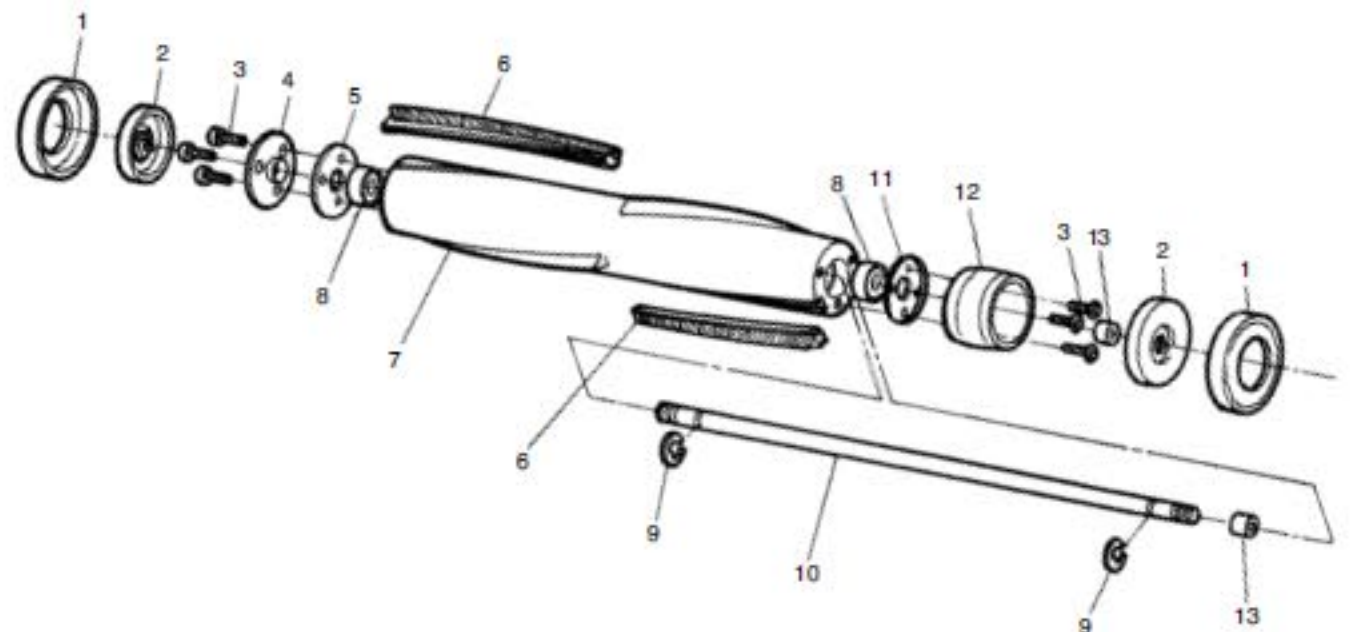

## Body Unit

1	N/A	Nameplate, 661,671
1	N/A	Nameplate, 662,672
2	N/A	Nozzle Housing, 661,671
2	N/A	Nozzle Housing, 662,663,672
3	P-107	Furniture Guard
4	P-217	Lens, 661,671
4	P-218	Lens, 662,663,672
5	P-005	Agitator Holder, upper, w/o clip
6	P-050	Agitator Holder, lower, w/o clip
7	P-807	Pedal Assembly
8	P-257	Bearing, plastic agitator holder
9	P-787	Bearing, metal holder
10	P-437	Frame, pedal assy holder
11	P-516	Screw, long, foot pedal
14	P-4300	Belt Cover
15	P-416	Screw, 10 pk
17	P-05	E-Clip, pedal shaft, 30 pk
19	P-2287	Belt, type "UB", 2 pack
19	P-200	Belt, sold ea (R)
21	MP-25K	Bulb, 662,663,672 (R)
24	SS-34	Cord Lock Bushing, sold ea (R)
25	SS-71B	Wire Nut, 100 pack (R)
26	N/A	Lamp Holder, 662,663,672
27	P-197	Body Packing, gasket, bottom plate
28	P-277	Bottom Plate
29	P-20	Screw, bottom plate

## Agitator Assembly

1	P-41000	End Cover, rubber
2	P-970	End Cap
3	P-38	Screw
4	P-540	End Plate
5	P-300	Filter, agitator bearing
6	N/A	Brush Strip
6	N/A	Brush Strip, (R)
7	P-840	Agitator Shell Only
8	P-350	Bearing, agitator
9	P-05	E-Clip, agitator shaft, 30 pk
10	P-570	Shaft
11	P-600	Pulley, metal cap
12	P-290	Pulley, plastic
13	P-3340	End Spacer, pulley
	P-920	Agitator Complete