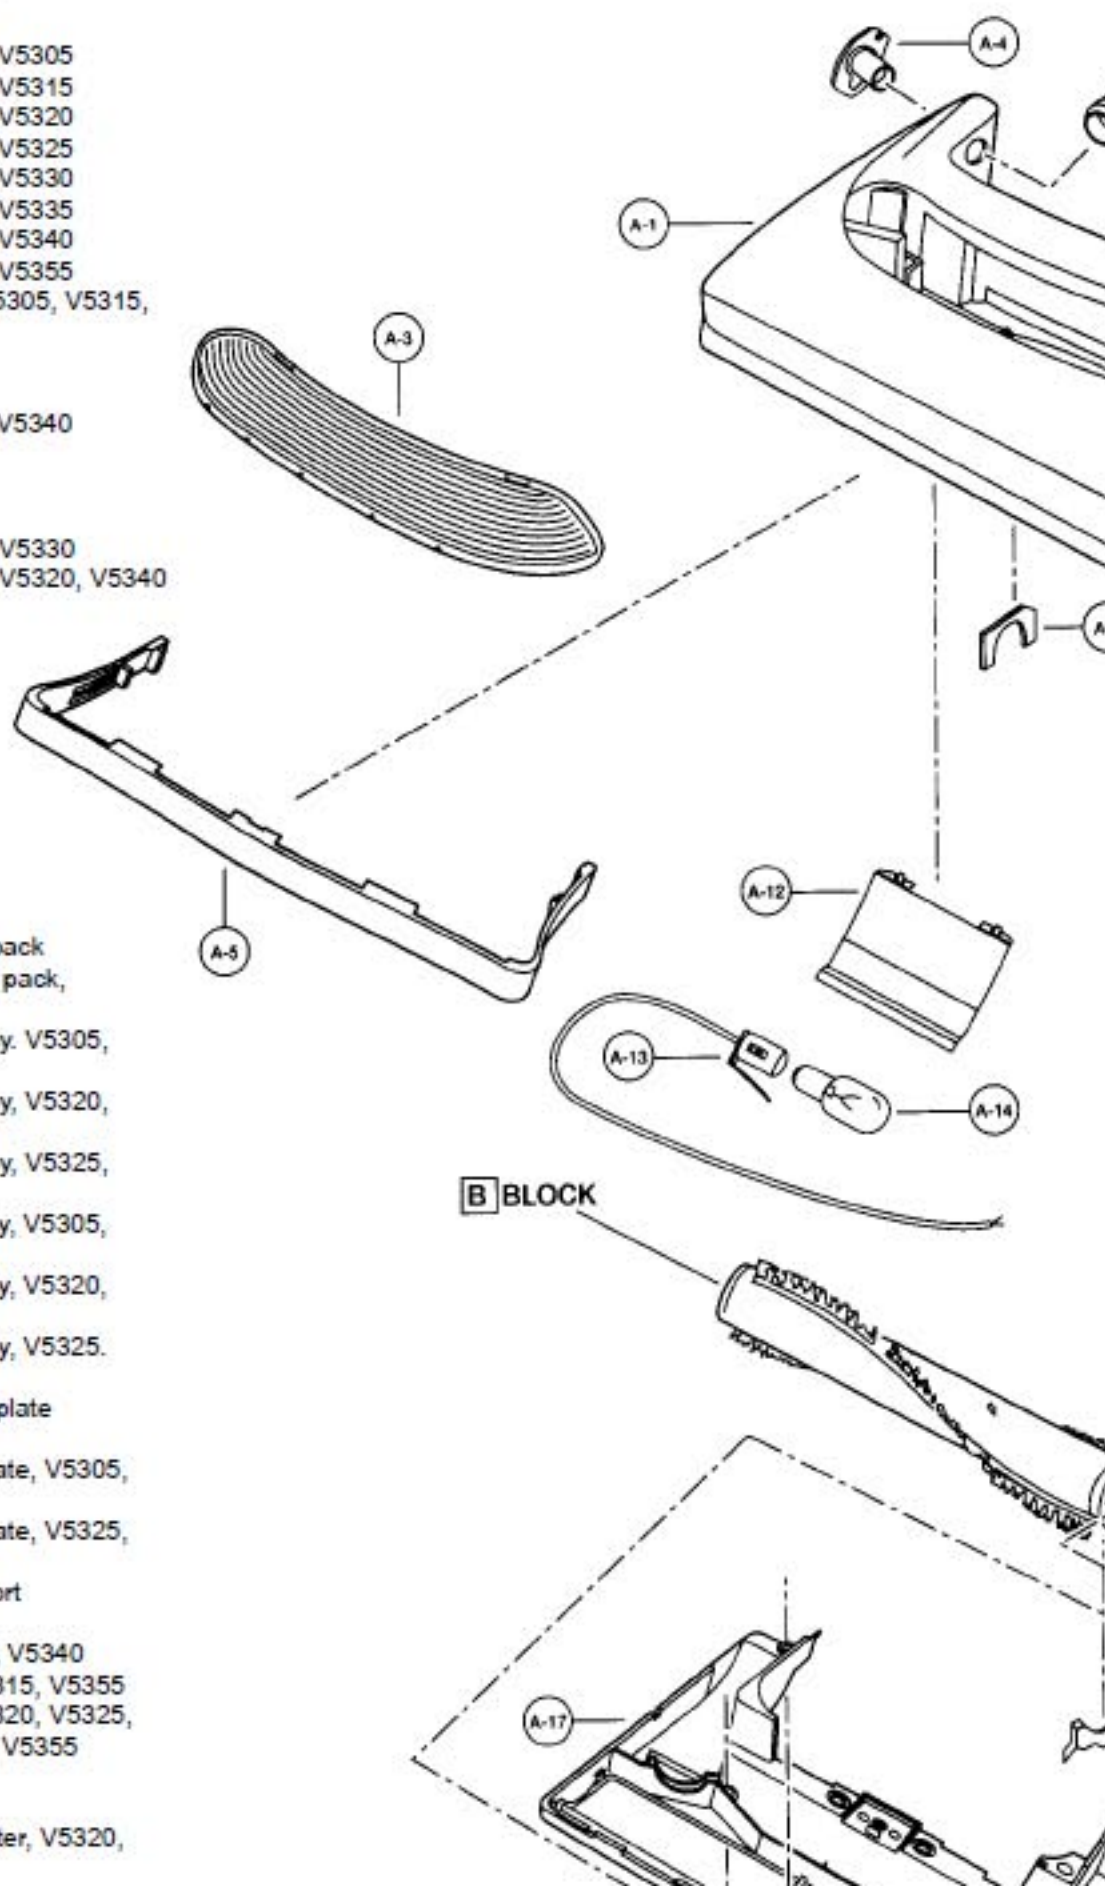

## Nozzle Housing

- |         |               |  |
|---------|---------------|--|
| 1.....  | P-1118.....   | Nozzle Housing, V5305                              |
| 1.....  | P-01113.....  | Nozzle Housing, V5315                              |
| 1.....  | P-5445.....   | Nozzle Housing, V5320                              |
| 1.....  | P-3112.....   | Nozzle Housing, V5325                              |
| 1.....  | P-10331.....  | Nozzle Housing, V5330                              |
| 1.....  | P-1106.....   | Nozzle Housing, V5335                              |
| 1.....  | P-5446.....   | Nozzle Housing, V5340                              |
| 1.....  | P-0115.....   | Nozzle Housing, V5355                              |
|         | P-78006.....  | Plastic Holder, V5305, V5315,<br>V5335             |
| 2.....  | P-10105.....  | Window   |
| 2.....  | P-21010.....  | Window, V5305                                      |
| 2.....  | P-000224..... | Window, V5320, V5340                               |
| 2.....  | P-10105.....  | Window, V5330                                      |
| 3.....  | P-2500.....   | Shaft, plastic                                     |
| 4.....  | P-10332.....  | Furniture Guard                                    |
| 4.....  | P-10332.....  | Furniture Guard, V5330                             |
| 4.....  | P-10106.....  | Furniture Guard, V5320, V5340                      |
| 5.....  | P-81.....     | Packing, tight                                     |
| 6.....  | P-000095..... | Frame  |
| 7.....  | P-58.....     | Spring, pedal                                      |
| 8.....  | P-6140.....   | Screw, spring                                      |
| 9.....  | P-47006.....  | Pedal,<br>V5305,<br>V5315,<br>V5335                |
| 9.....  | P-6074.....   | Pedal, V5325,<br>V5355                             |
| 10..... | P-6140.....   | Screw, frame                                       |
| 11..... | P-2287.....   | Belt, type UB, 2 pack                              |
| 11..... | P-V270B.....  | Belt, type UB8, 2 pack,<br>V5330                   |
| 12..... | P-91107.....  | Bottom Plate Assy, V5305,<br>V5315, V5335          |
| 12..... | P-5447.....   | Bottom Plate Assy, V5320,<br>V5340                 |
| 12..... | P-9197.....   | Bottom Plate Assy, V5325,<br>V5330, V5355          |
| 13..... | P-27107.....  | Bottom Plate Only, V5305,<br>V5315, V5355          |
| 13..... | P-5448.....   | Bottom Plate Only, V5320,<br>V5340                 |
| 13..... | P-2707.....   | Bottom Plate Only, V5325,<br>V5330, V5355          |
| 14..... | P-7500.....   | Packing, bottom plate                              |
| 15..... | P-43.....     | Belt Cover   |
| 16..... | P-000015..... | Screw, bottom plate, V5305,<br>V5315, V5335        |
| 16..... | P-6800.....   | Screw, bottom plate, V5325,<br>V5355               |
| 17..... | P-34006.....  | Nozzle Hose, short                                 |
| 18..... | P-9862.....   | Reflector  |
| 18..... | P-5450.....   | Reflector, V5320, V5340                            |
| 19..... | N/A.....      | Socket, bulb, V5315, V5355                         |
| 19..... | P-0039.....   | Socket, bulb, V5320, V5325,<br>V5330, V5340, V5355 |
| 20..... | P-2810.....   | Bulb   |
| 20..... | P-7550.....   | Bulb, V5330  |
|         | P-5449.....   | Reflector Supporter, V5320,                        |