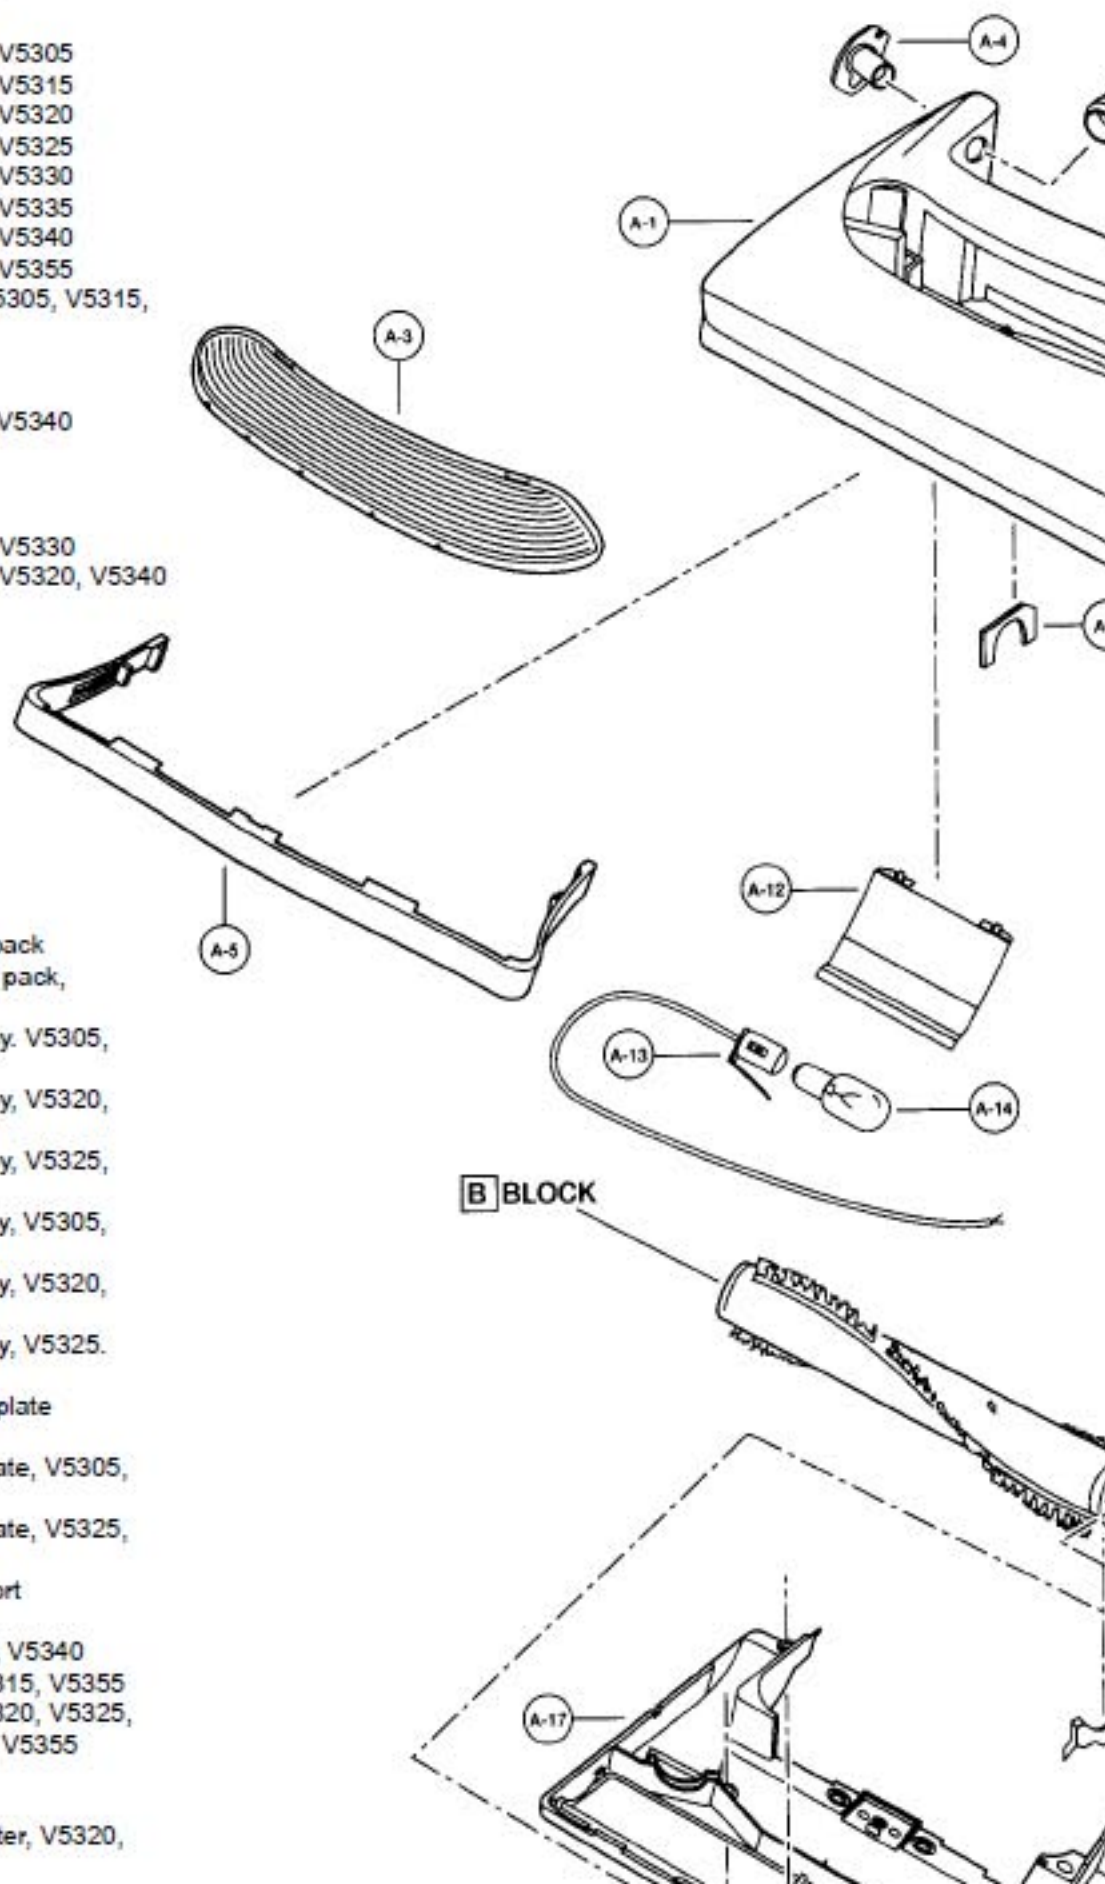

## Nozzle Housing

- |         |               |   |
|---------|---------------|---|
| 1.....  | P-1118.....   | Nozzle Housing, V5305                           |
| 1.....  | P-01113.....  | Nozzle Housing, V5315                           |
| 1.....  | P-5445.....   | Nozzle Housing, V5320                           |
| 1.....  | P-3112.....   | Nozzle Housing, V5325                           |
| 1.....  | P-10331.....  | Nozzle Housing, V5330                           |
| 1.....  | P-1106.....   | Nozzle Housing, V5335                           |
| 1.....  | P-5446.....   | Nozzle Housing, V5340                           |
| 1.....  | P-0115.....   | Nozzle Housing, V5355                           |
|         | P-78006.....  | Plastic Holder, V5305, V5315, V5335             |
| 2.....  | P-10105.....  | Window  |
| 2.....  | P-21010.....  | Window, V5305                                   |
| 2.....  | P-000224..... | Window, V5320, V5340                            |
| 2.....  | P-10105.....  | Window, V5330                                   |
| 3.....  | P-2500.....   | Shaft, plastic                                  |
| 4.....  | P-10332.....  | Furniture Guard                                 |
| 4.....  | P-10332.....  | Furniture Guard, V5330                          |
| 4.....  | P-10106.....  | Furniture Guard, V5320, V5340                   |
| 5.....  | P-81.....     | Packing, tight                                  |
| 6.....  | P-000095..... | Frame   |
| 7.....  | P-58.....     | Spring, pedal                                   |
| 8.....  | P-6140.....   | Screw, spring                                   |
| 9.....  | P-47006.....  | Pedal, V5305, V5315, V5335                      |
| 9.....  | P-6074.....   | Pedal, V5325, V5355                             |
| 10..... | P-6140.....   | Screw, frame                                    |
| 11..... | P-2287.....   | Belt, type UB, 2 pack                           |
| 11..... | P-V270B.....  | Belt, type UB8, 2 pack, V5330                   |
| 12..... | P-91107.....  | Bottom Plate Assy, V5305, V5315, V5335          |
| 12..... | P-5447.....   | Bottom Plate Assy, V5320, V5340                 |
| 12..... | P-9197.....   | Bottom Plate Assy, V5325, V5330, V5355          |
| 13..... | P-27107.....  | Bottom Plate Only, V5305, V5315, V5355          |
| 13..... | P-5448.....   | Bottom Plate Only, V5320, V5340                 |
| 13..... | P-2707.....   | Bottom Plate Only, V5325, V5330, V5355          |
| 14..... | P-7500.....   | Packing, bottom plate                           |
| 15..... | P-43.....     | Belt Cover                                      |
| 16..... | P-000015..... | Screw, bottom plate, V5305, V5315, V5335        |
| 16..... | P-6800.....   | Screw, bottom plate, V5325, V5355               |
| 17..... | P-34006.....  | Nozzle Hose, short                              |
| 18..... | P-9862.....   | Reflector                                       |
| 18..... | P-5450.....   | Reflector, V5320, V5340                         |
| 19..... | N/A.....      | Socket, bulb, V5315, V5355                      |
| 19..... | P-0039.....   | Socket, bulb, V5320, V5325, V5330, V5340, V5355 |
| 20..... | P-2810.....   | Bulb  |
| 20..... | P-7550.....   | Bulb, V5330                                     |
|         | P-5449.....   | Reflector Supporter, V5320,                     |