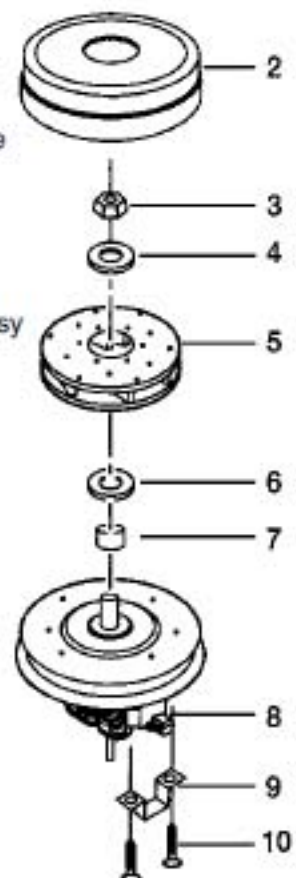

Fan Replacement

- 2 ..... P-000067 ..... Fan Case
- 3 ..... P-000068 ..... Nut
- 4 ..... P-00621 ..... Washer
- 5 ..... P-000406 ..... Fan
- 6 ..... P-000152 ..... Washer
- 7 ..... P-000500 ..... Spacer
- 8 ..... P-10393 ..... Brush Assy
- 9 ..... P-0036 ..... Bracket
- 10 ..... P-0037 ..... Screw