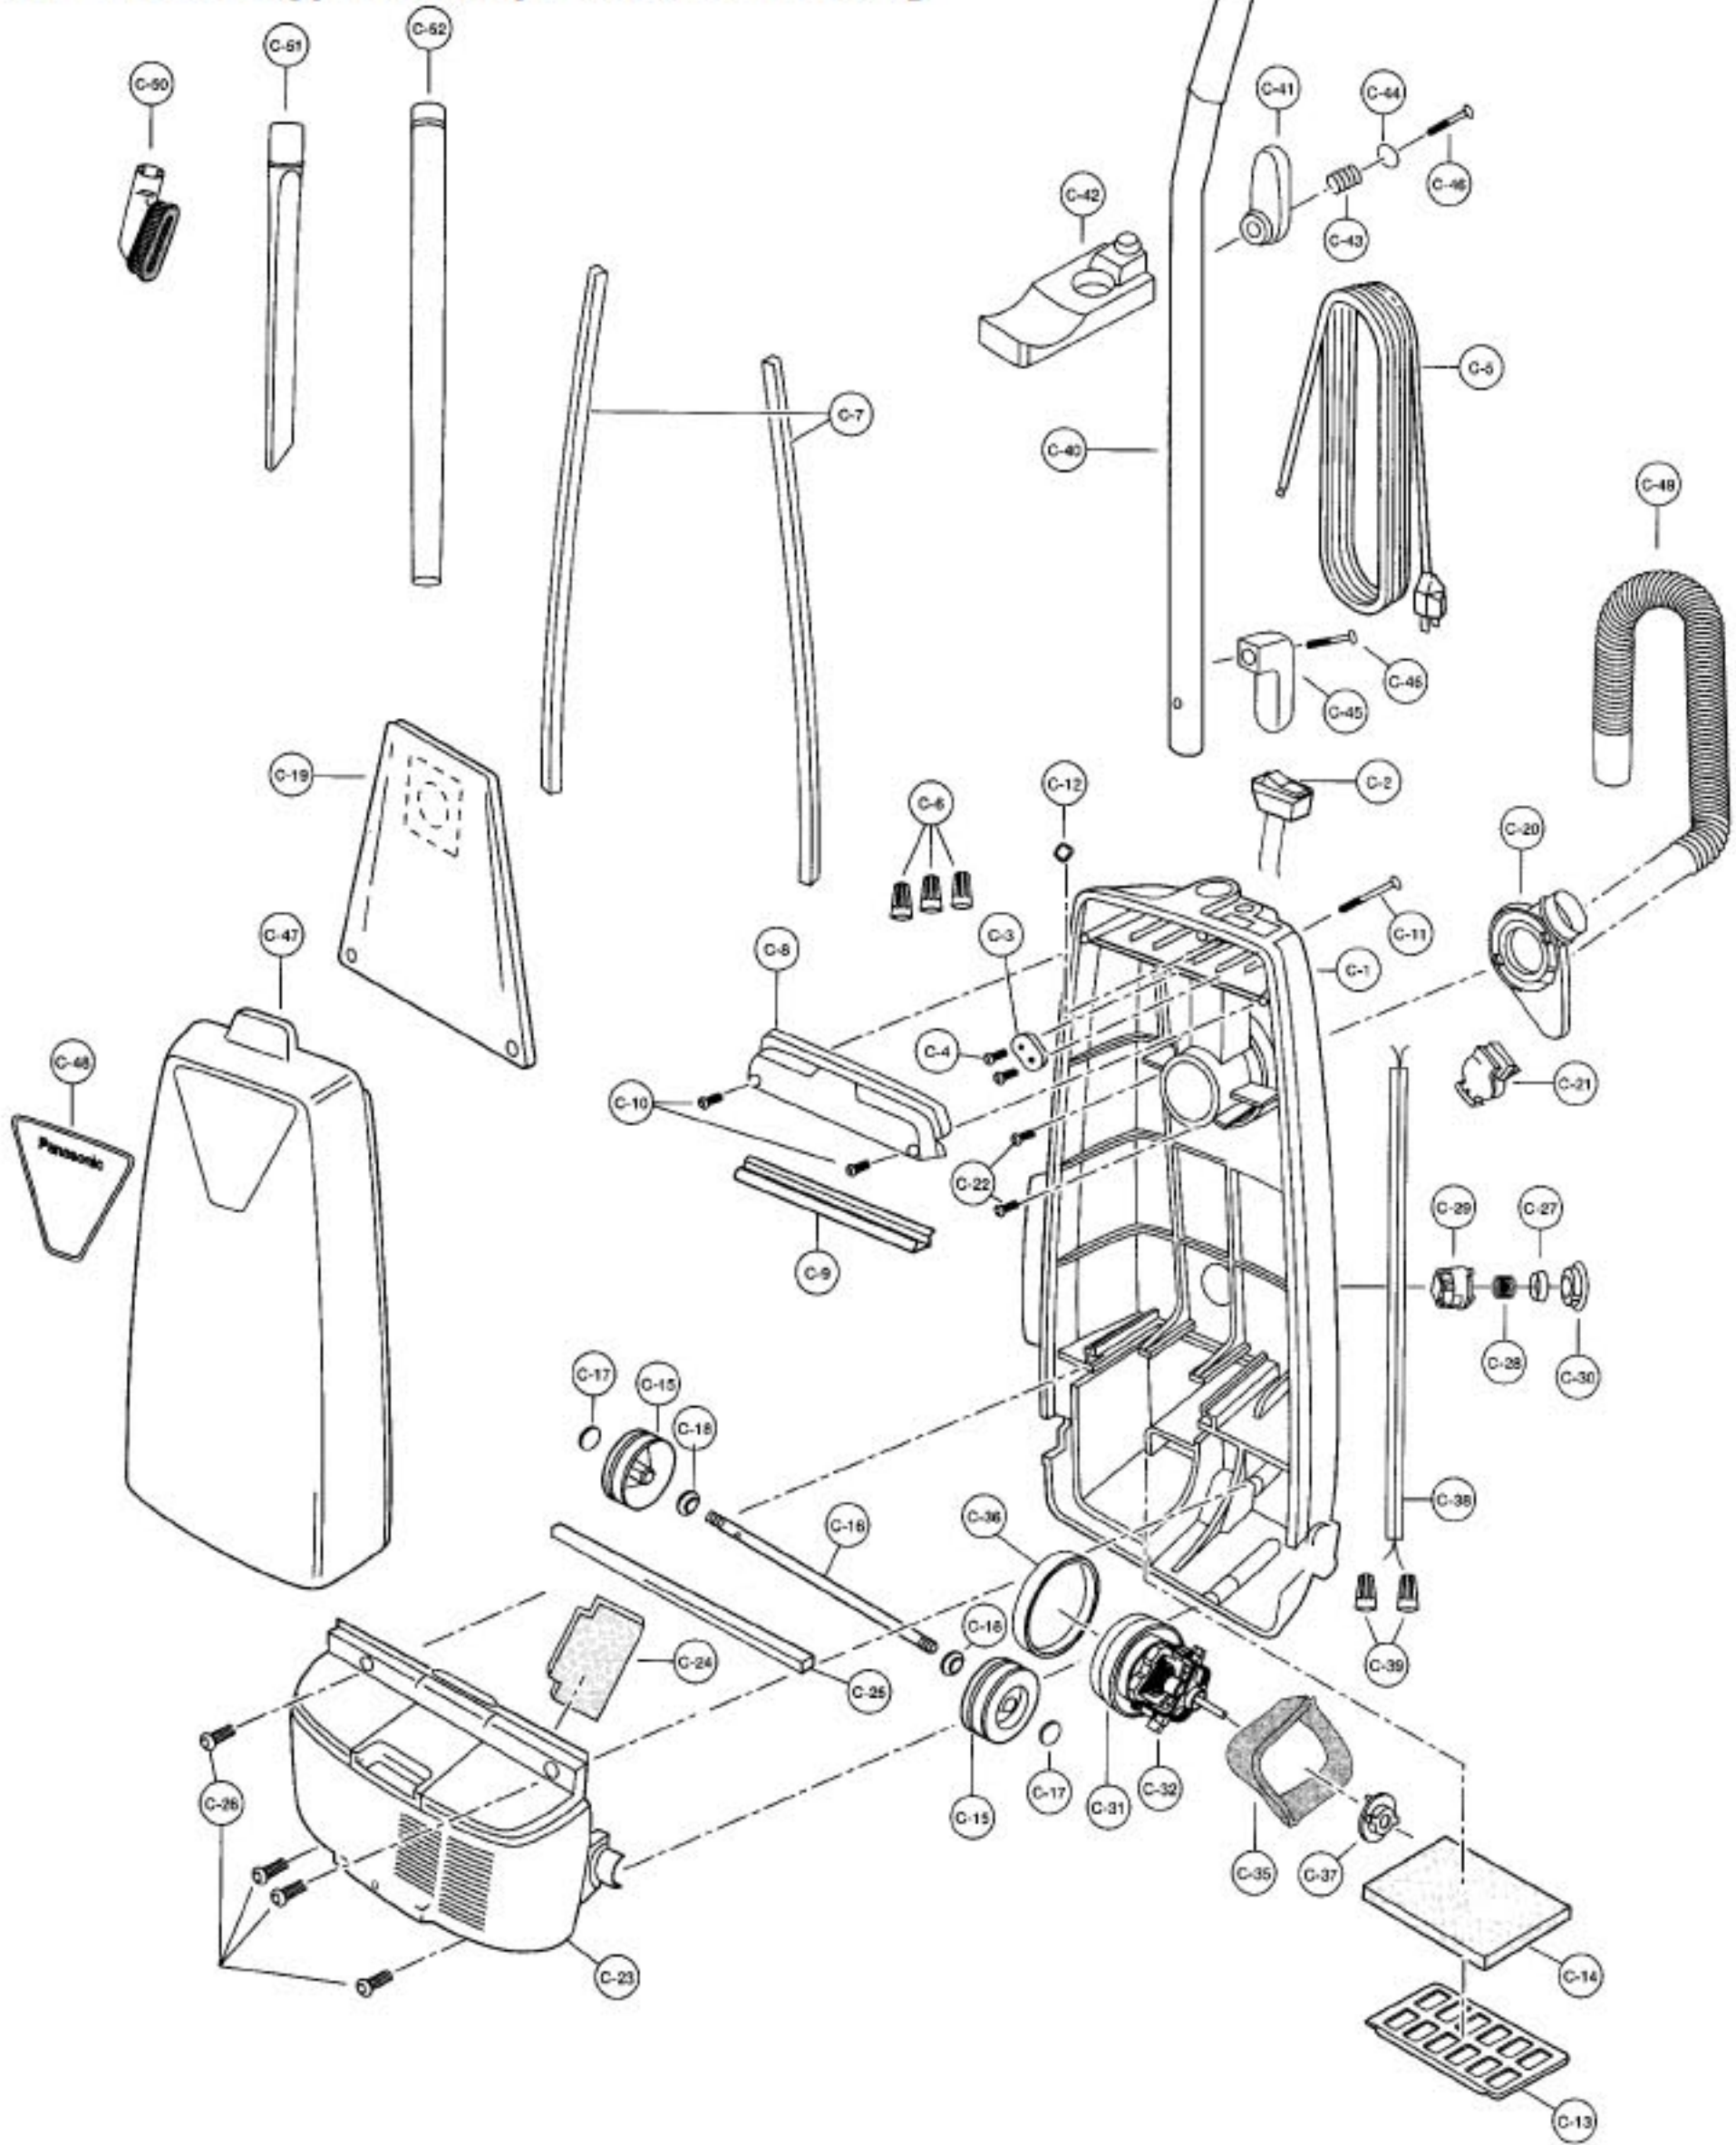

Models: MC-V5190, MC-V5390

Motor Housing, Motor, Handle & Body

PANASONIC

V-Series Uprights

Models: MC-V5190, MC-V5390

1	P-9009	Dust Compartment Assy, V5190	21	P-8972	Cover, V5190	38	P-3820	Wire Cord
1	P-8826	Dust Compartment Assy, V5390	21	P-000049	Cover, V5390	39	P-000623	Wire Connector
2	P-9804	On/Off Switch	22	P-6140	Screw	40	N/A	Handle Assy, V5190
3	N/A	Cord Stopper	23	P-9008	Motor Case, V5190	40	P-6412	Handle Assy, V5390
4	P-000616	Screw	23	P-95003	Motor Case, V5390	41	P-9836	Upper Cord Storage Hook
5	P-6140	Power Cord, V5190	24	P-201	Packing, rear cover	42	P-9837	Hose Holder
6	P-000623	Wire Connector	25	P-00117	Packing, motor case, V5190		P-550006	Cord Storage Base, V5390
7	P-66106	Dust Container Packing	25	P-19006	Packing, motor case, V5390	43	P-7670	Spring, cord hook
8	N/A	Switch Cover	26	P-6140	Screw	44	P-587	Washer
9	P-7306	Packing, switch cover	27	P-6096	Protector	45	P-9838	Lower Cord Storage Hook
10	P-6140	Screw	28	P-70002	Spring, protector	46	P-43096	Screw
11	P-7301	Screw, handle	29	P-68006	Case, protector	47	P-6209	Dust Cover, V5190
12	P-2117	Nut	30	P-1806	Supporter, protector	47	P-60203	Dust Cover, V5390
13	P-3200	Filter Supporter	31	P-000144	Motor Assy, V5190	48	P-21005	Ornamental Plate, V5190
14	P-375	Secondary Filter	31	P-9833	Motor Assy, V5390	48	P-2156	Ornamental Plate, V5390
15	P-0114	Roller	32	P-10393	Carbon Brush, V5190	49	P-84006	Hose Unit, V5190
16	P-16005	Shaft, roller	32	P-9834	Carbon Brush, V5390	49	P-8460	Nozzle Hose, stretch, V5390
17	P-74009	Wheel Stopper	33	P-0036	Brush Retainer Bracket		P-5360	Hose Hook, V5390
18	P-6115	Washer	34	P-0037	Screw, brush	50	P-6088	Dusting Brush
19	P-115P	Paper Bag, U3, 3 pack	35	P-99300	Noise Suppressor	51	P-6069	Crevice Tool
19	P-115PT	Paper Bag, U3, 12 pack	36	P-0293	Motor Support Rubber, front	52	P-60104	Wand
20	P-6066	Suction Inlet	37	P-9911	Motor Support Rubber, rear