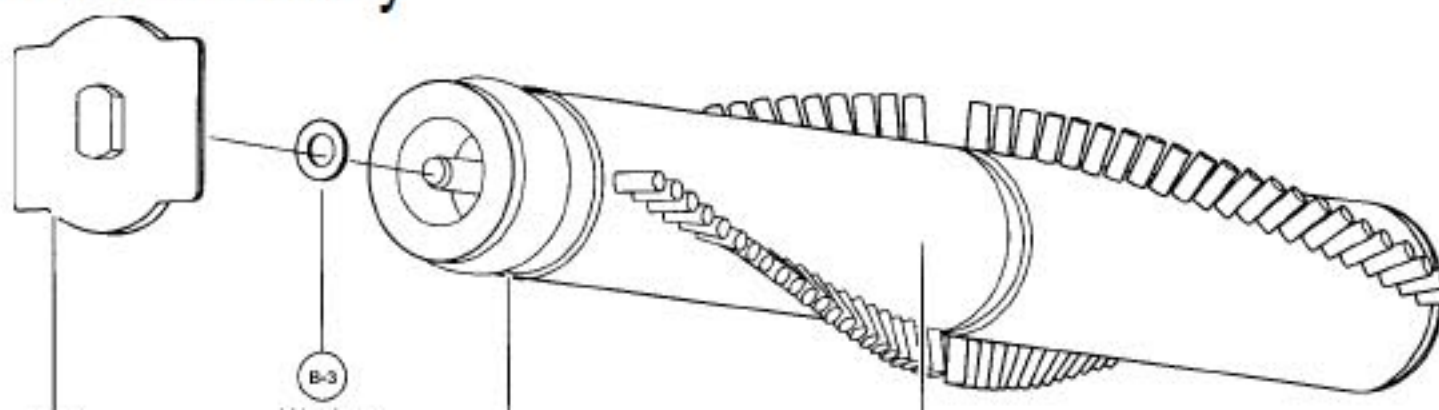

Agitator Assembly