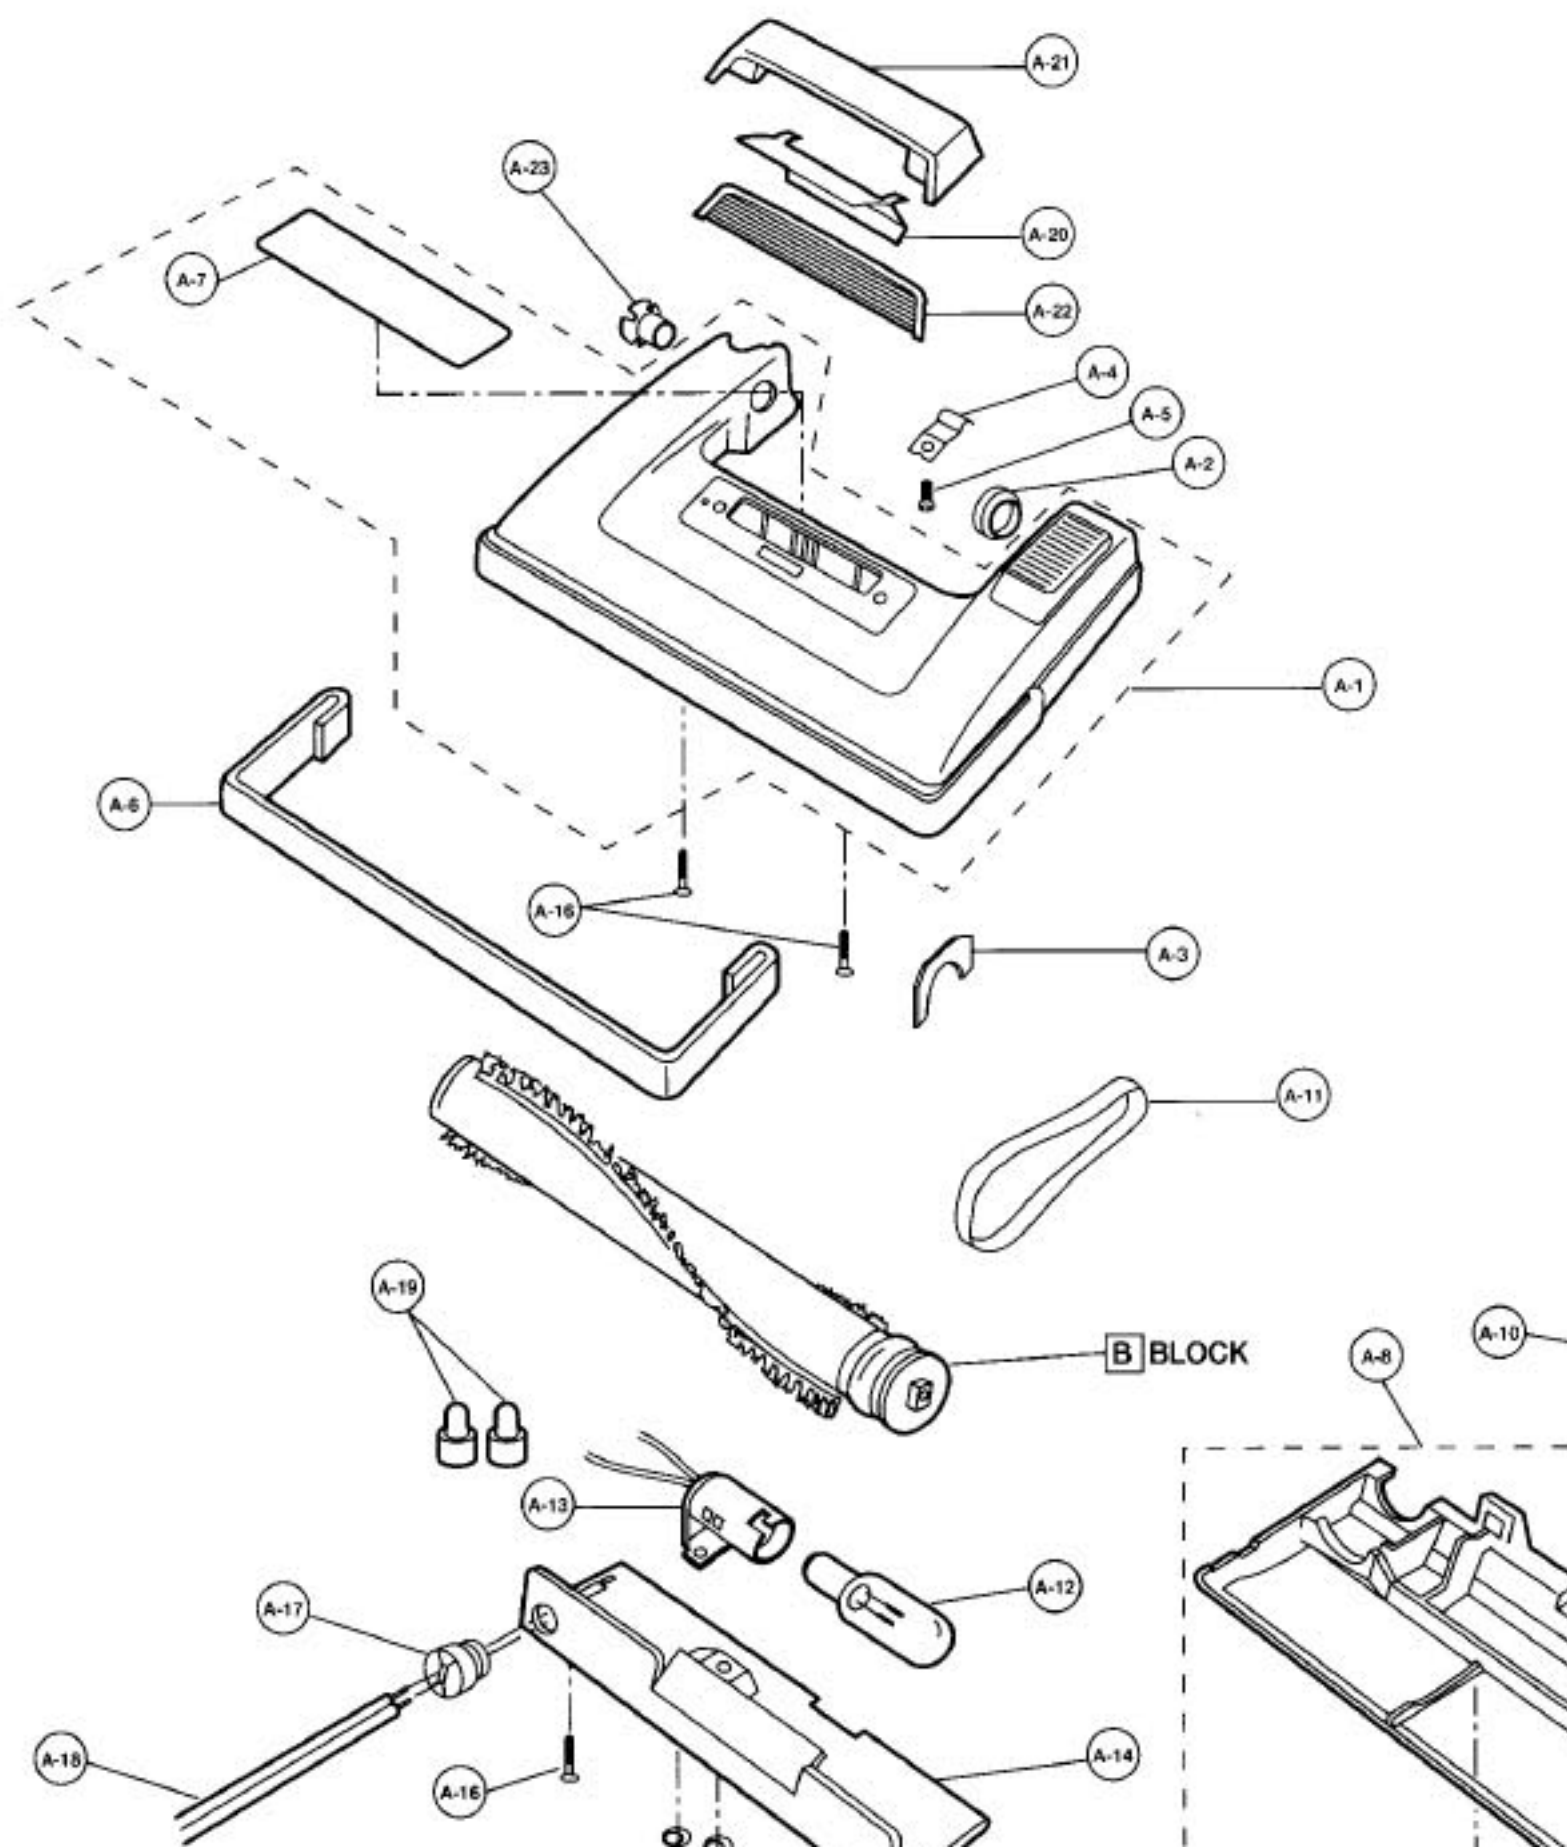

PANASONIC

Models: MC-5140, MC-5150, MC-5155, MC-5190, MC-5340, MC-5995

Nozzle Housing

PANASONIC

Models: MC-5140, MC-5150, MC-5155, MC-5190, MC-5340, MC-5995

A1	P-0103	Nozzle Housing, 5140	A13	P-938	Lamp Holder,
A1	P-010301	Nozzle Housing, 5150	A13	P-93001	Lamp Socket,
A1	P-010309	Nozzle Housing, 5155	A13	P-9367	Lamp Socket,
A1	P-000072	Nozzle Housing, 5190	A14	P-85210	Bulb Supporter,
A1	P-000221	Nozzle Housing, 5340	A15	N/A	Screw, 5155
A1	P-000257	Nozzle Housing, 5995	A15	P-000276	Screw, 5340
A2	P-78	Plastic Holder	A16	P-000132	Screw, 5155
A3	P-81	Tight Packing	A16	P-00932	Screw, 5340
A4	P-58	Pedal Spring	A17	P-2423	Wire Bushing,
A5	P-000132	Screw	A18	P-3820	Wire Cord, lea
A6	P-10008	Furniture Guard, 5140	A18	P-000275	Wire Cord, lea
A6	P-1000	Furniture Guard, 5150	A19	P-0038	Wire Connect
A6	P-10009	Furniture Guard, 5155	A20	P-000623	Reflection Pla
A6	P-10008	Furniture Guard, 5190, 5340	A20	P-10109	Reflector, 599
A6	P-10107	Furniture Guard, 5995	A21	P-86210	Supporter, ref
A7	P-02001	Top Mark, 5140	A22	P-2120	Window, 5155
A7	P-02002	Top Mark, 5150	A23	P-2500	Shaft, plastic
A7	P-02003	Top Mark, 5155		P-000076	Nozzle Hose,
A7	P-000090	Top Mark, 5190		P-7500	Lower Plate P
A7	P-000222	Top Mark, 5340		P-000223	Side Plate, 53
	P-10105	Window, 5995		P-000095	Frame, 5995
A8	P-9113	Lower Plate Assembly		P-000010	Pedal Spring,
A8	P-000075	Lower Plate Assembly, 5190, 5340		P-4720	Pedal, 5995
A8	P-000113	Lower Plate Assembly, 5995		P-000132	Screw, frame
	P-2713	Lower Plate Only, 5190, 5340		P-00008	Shaft, pedal, 5
A82	P-0800	Latch			
A83	P-000132	Screw			
A9	P-43	Belt Cover			
A10	P-7500	Body Packing			
A10	P-81	Body Packing, 5190			
A11	P-2287	Belt, 2 pack			
A11	P-200	Belt, sold each (R)			
A12	P-2810	Bulb, 5155, 5340, 5995			