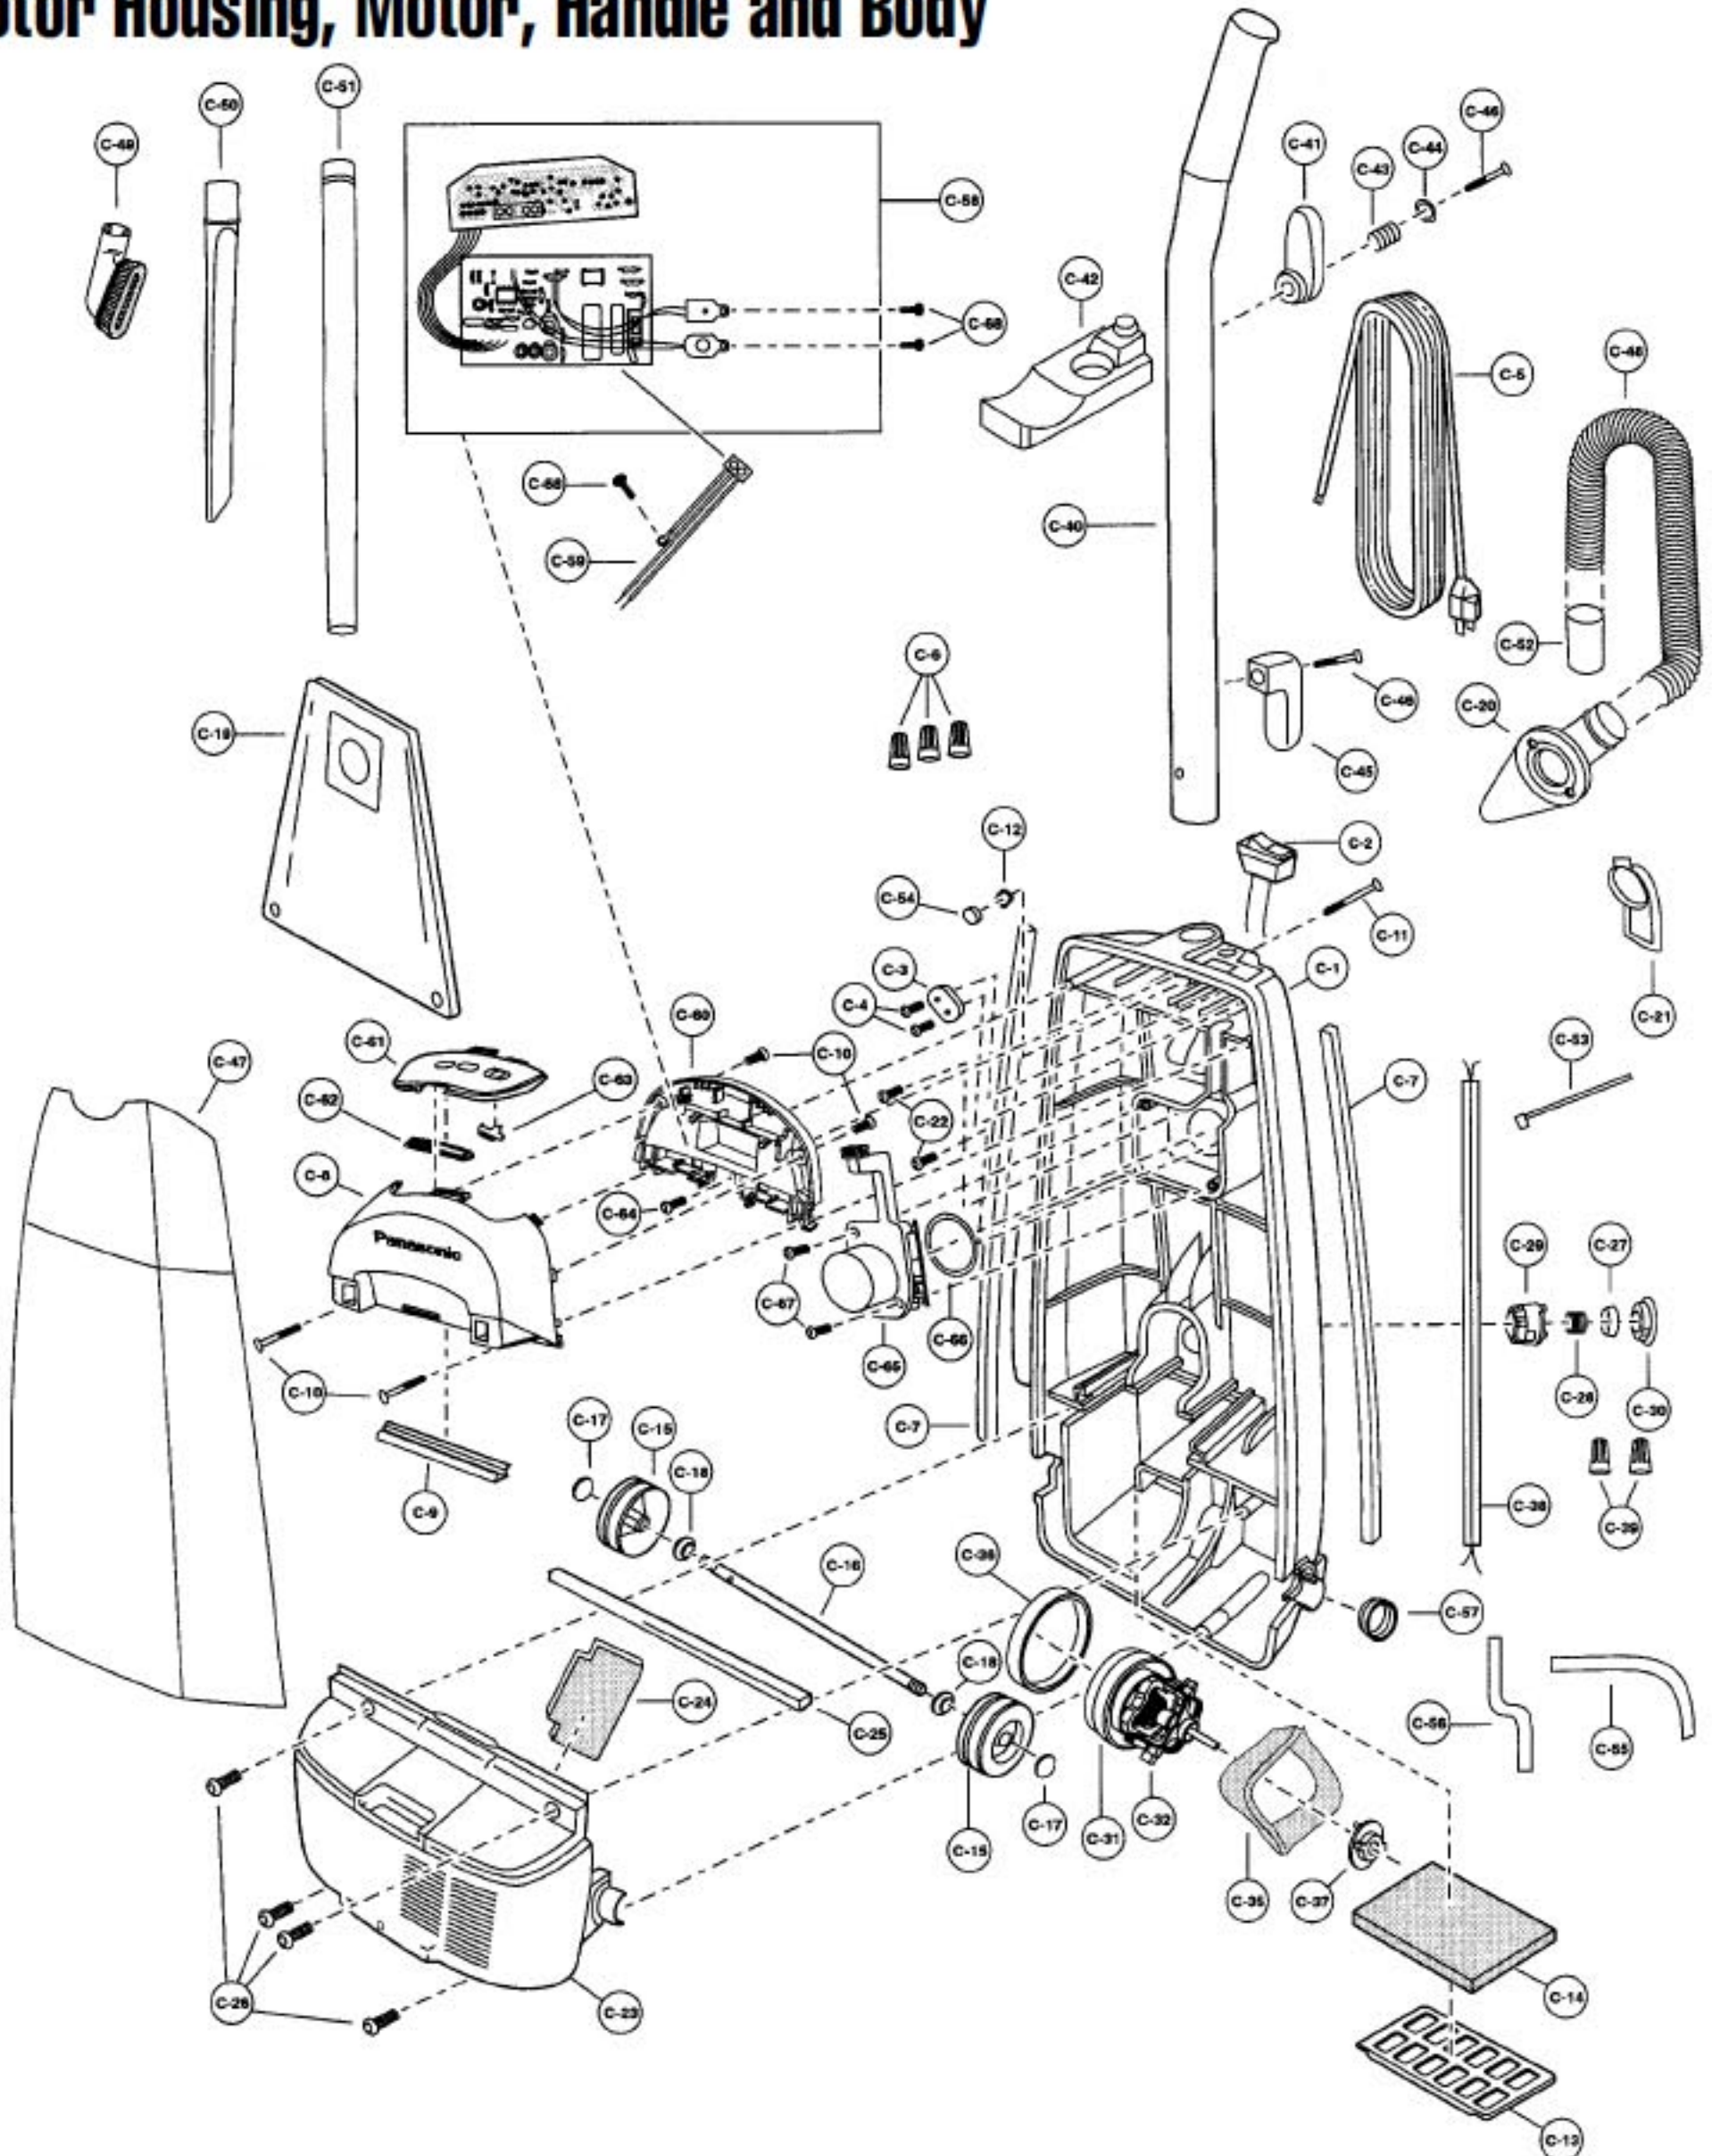

Models: MC-V5370, MC-V5375

Motor Housing, Motor, Handle and Body