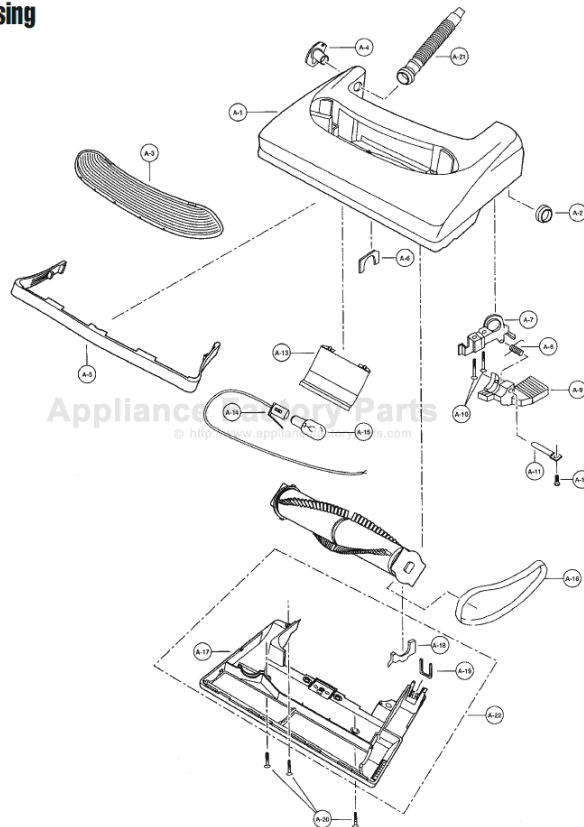

# PANASONIC V5375 Owner's Manual

[Shop genuine replacement parts for PANASONIC  
V5375](#)

## Nozzle Housing

[Find Your PANASONIC Vacuum Cleaner Parts - Select From 605 Models](#)

----- Manual continues below -----

Models: MC-V5370, MC-V5375

## Nozzle Housing

- |    |       |          |       |                            |
|----|-------|----------|-------|----------------------------|
| 1  | ..... | P-5481   | ..... | Nozzle Housing, V5370      |
| 1  | ..... | P-8601   | ..... | Nozzle Housing, V5375      |
| 2  | ..... | P-78006  | ..... | Plastic Holder, V5375      |
| 3  | ..... | P-10105  | ..... | Window                     |
| 4  | ..... | P-2500   | ..... | Plastic Shaft              |
| 5  | ..... | P-10332  | ..... | Furniture Guard            |
| 6  | ..... | P-81     | ..... | Tight Packing              |
| 7  | ..... | P-000095 | ..... | Frame                      |
| 8  | ..... | P-58     | ..... | Spring, pedal, V5370       |
| 8  | ..... | P-000010 | ..... | Spring, pedal, V5375       |
|    | ..... | P-6140   | ..... | Screw, pedal spring, V5370 |
| 9  | ..... | P-6074   | ..... | Pedal, V5370               |
| 9  | ..... | P-4720   | ..... | Pedal, V5375               |
| 10 | ..... | P-6140   | ..... | Screw, frame               |
| 11 | ..... | P-00051  | ..... | Shaft, pedal, V5375        |
| 12 | ..... | P-000616 | ..... | Screw, pedal shaft, V5375  |
| 13 | ..... | P-10109  | ..... | Reflector                  |
| 14 | ..... | P-00000  | ..... | Reflector, V5370           |