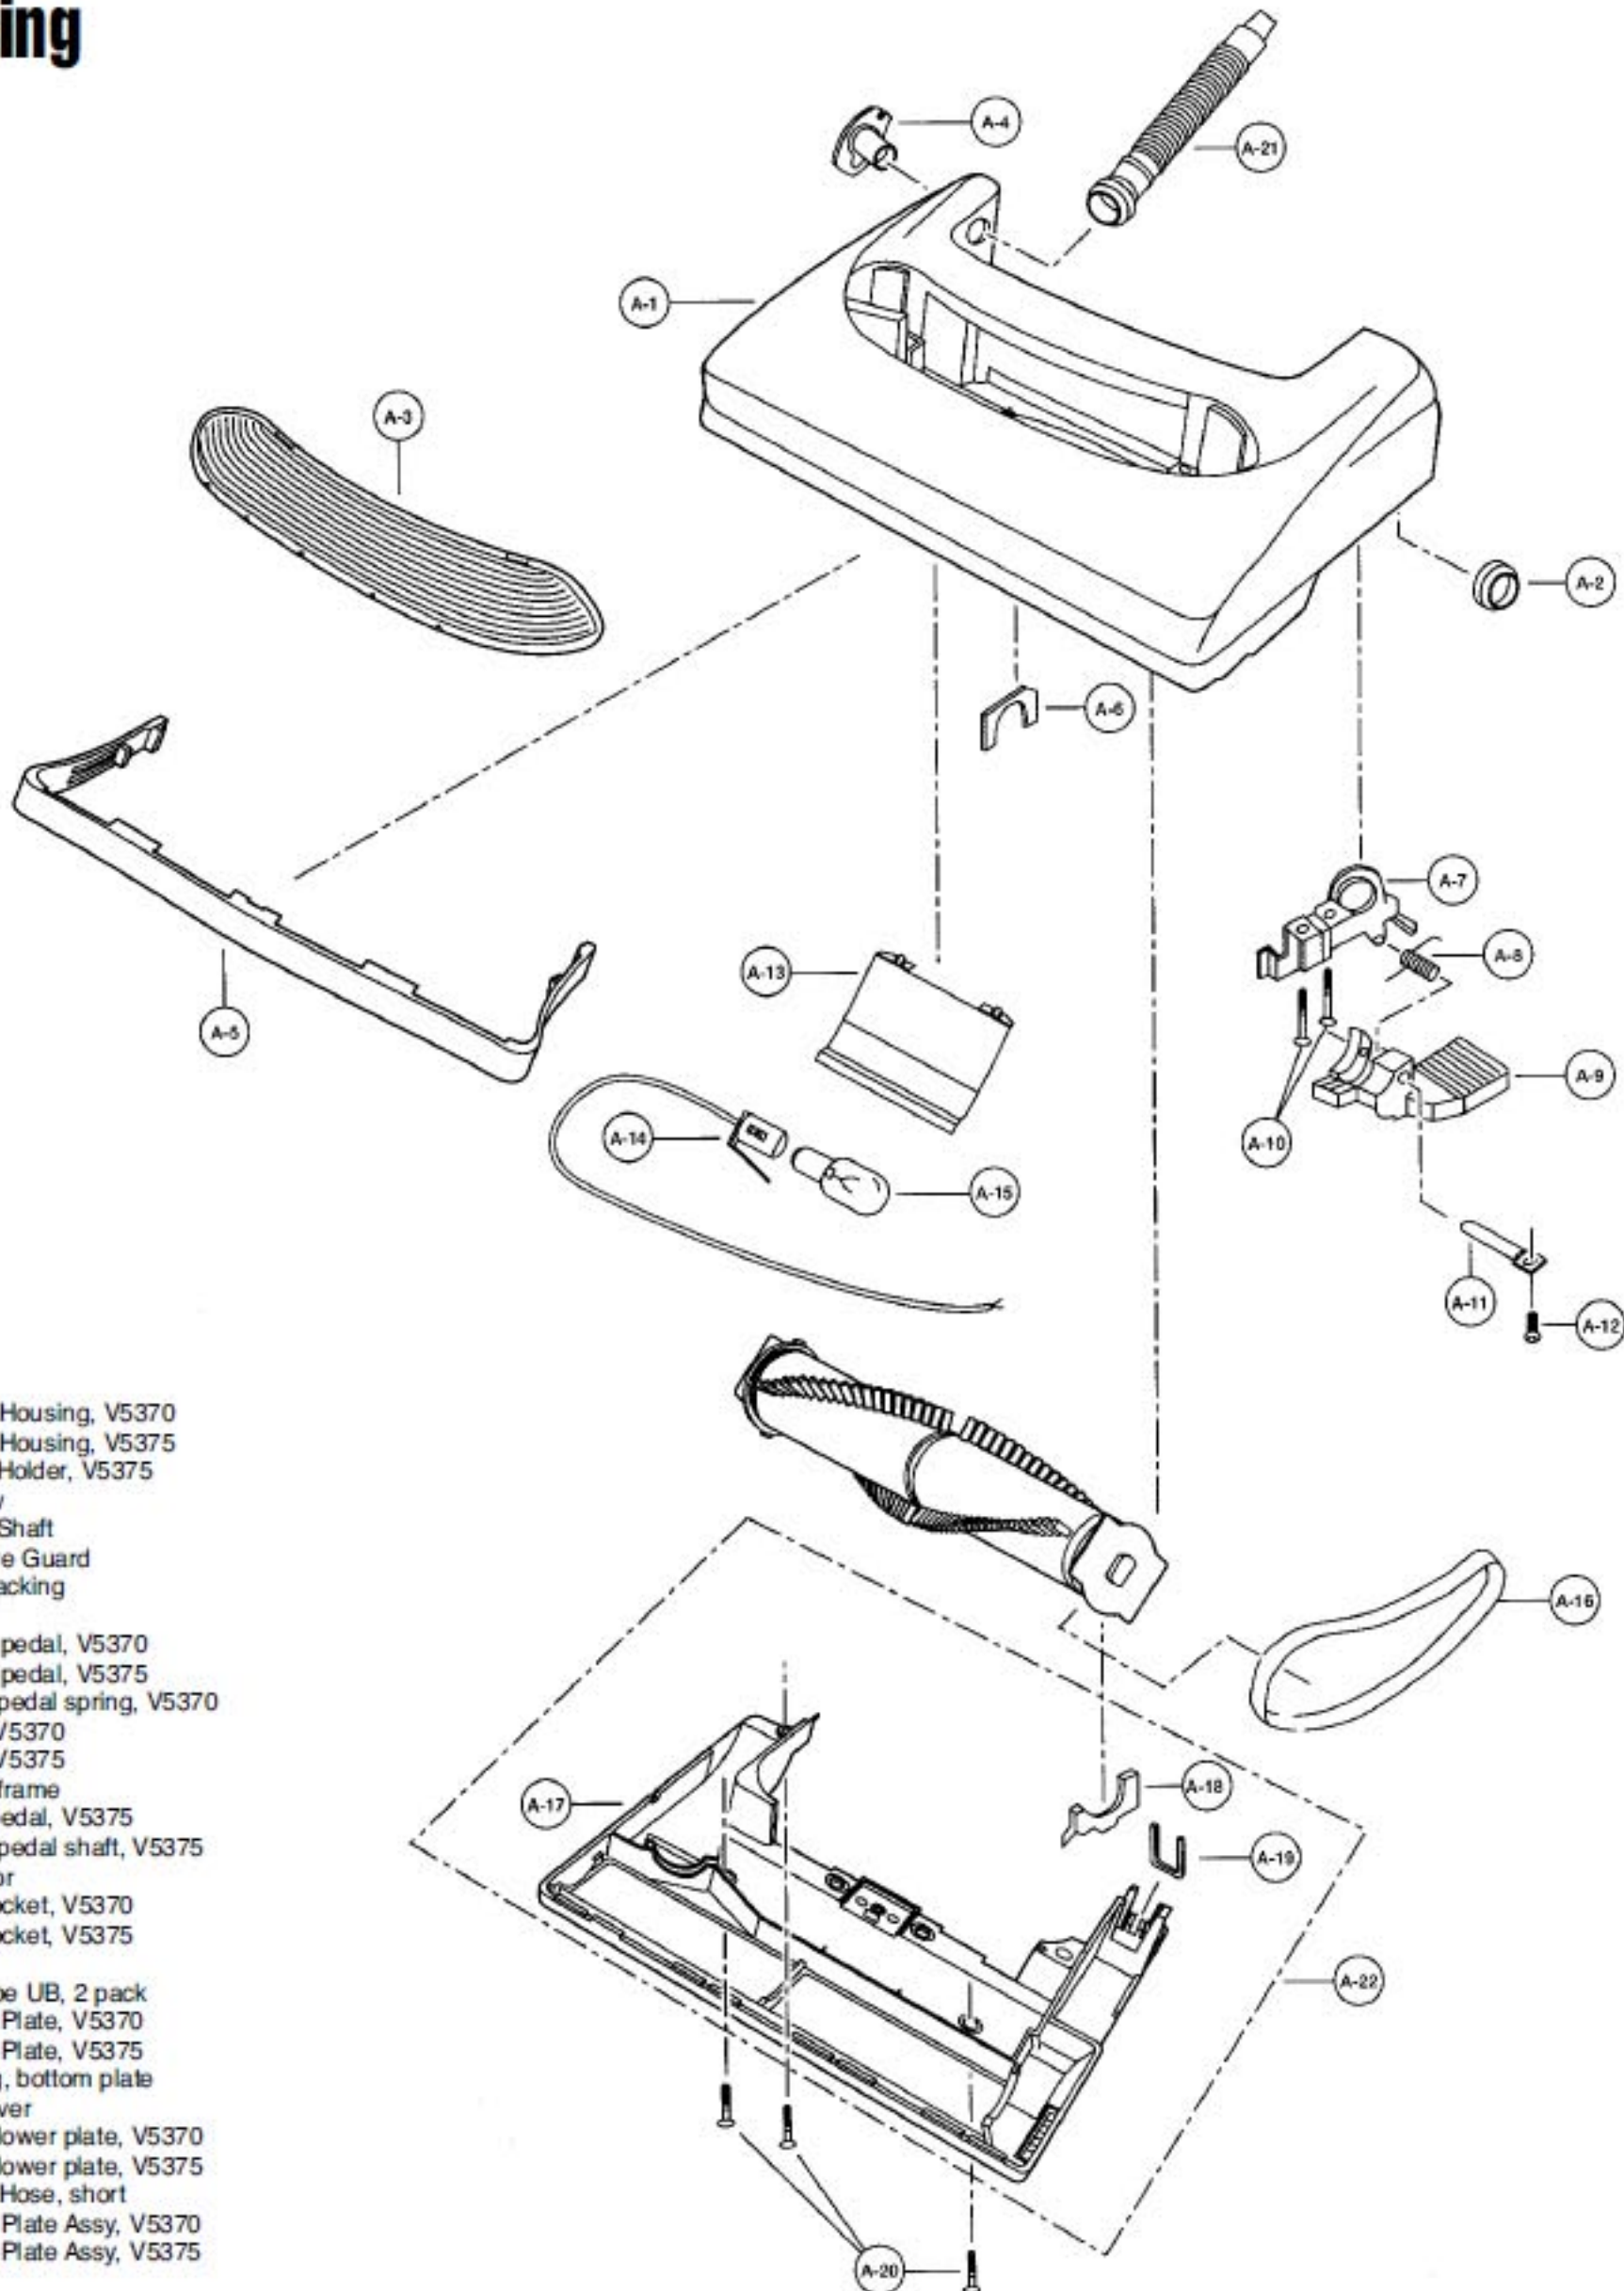

Models: MC-V5370, MC-V5375

## Nozzle Housing

- |    |          |                            |
|----|----------|----------------------------|
| 1  | P-5481   | Nozzle Housing, V5370      |
| 1  | P-8601   | Nozzle Housing, V5375      |
| 2  | P-78006  | Plastic Holder, V5375      |
| 3  | P-10105  | Window                     |
| 4  | P-2500   | Plastic Shaft              |
| 5  | P-10332  | Furniture Guard            |
| 6  | P-81     | Tight Packing              |
| 7  | P-000095 | Frame                      |
| 8  | P-58     | Spring, pedal, V5370       |
| 8  | P-000010 | Spring, pedal, V5375       |
|    | P-6140   | Screw, pedal spring, V5370 |
| 9  | P-6074   | Pedal, V5370               |
| 9  | P-4720   | Pedal, V5375               |
| 10 | P-6140   | Screw, frame               |
| 11 | P-00051  | Shaft, pedal, V5375        |
| 12 | P-000616 | Screw, pedal shaft, V5375  |
| 13 | P-10109  | Reflector                  |
| 14 | P-0039   | Bulb Socket, V5370         |
| 14 | N/A      | Bulb Socket, V5375         |
| 15 | P-2810   | Bulb                       |
| 16 | P-2287   | Belt, type UB, 2 pack      |
| 17 | P-2707   | Bottom Plate, V5370        |
| 17 | P-000113 | Bottom Plate, V5375        |
| 18 | P-7500   | Packing, bottom plate      |
| 19 | P-43     | Belt Cover                 |
| 20 | P-6800   | Screw, lower plate, V5370  |
| 20 | P-000015 | Screw, lower plate, V5375  |
| 21 | P-9862   | Nozzle Hose, short         |
| 22 | P-9197   | Bottom Plate Assy, V5370   |
| 22 | P-9107   | Bottom Plate Assy, V5375   |

## Agitator Assembly

1 .... P-8408 ..... Agitator Unit, V5370
1 .... P-9212 ..... Agitator Unit, V5375
2 .... P-0693 ..... End Cap "A"
3 .... P-0694 ..... End Cap "B"
4 .... P-0030 ..... Washer
P-92002 ..... Agitator Assy, V5375