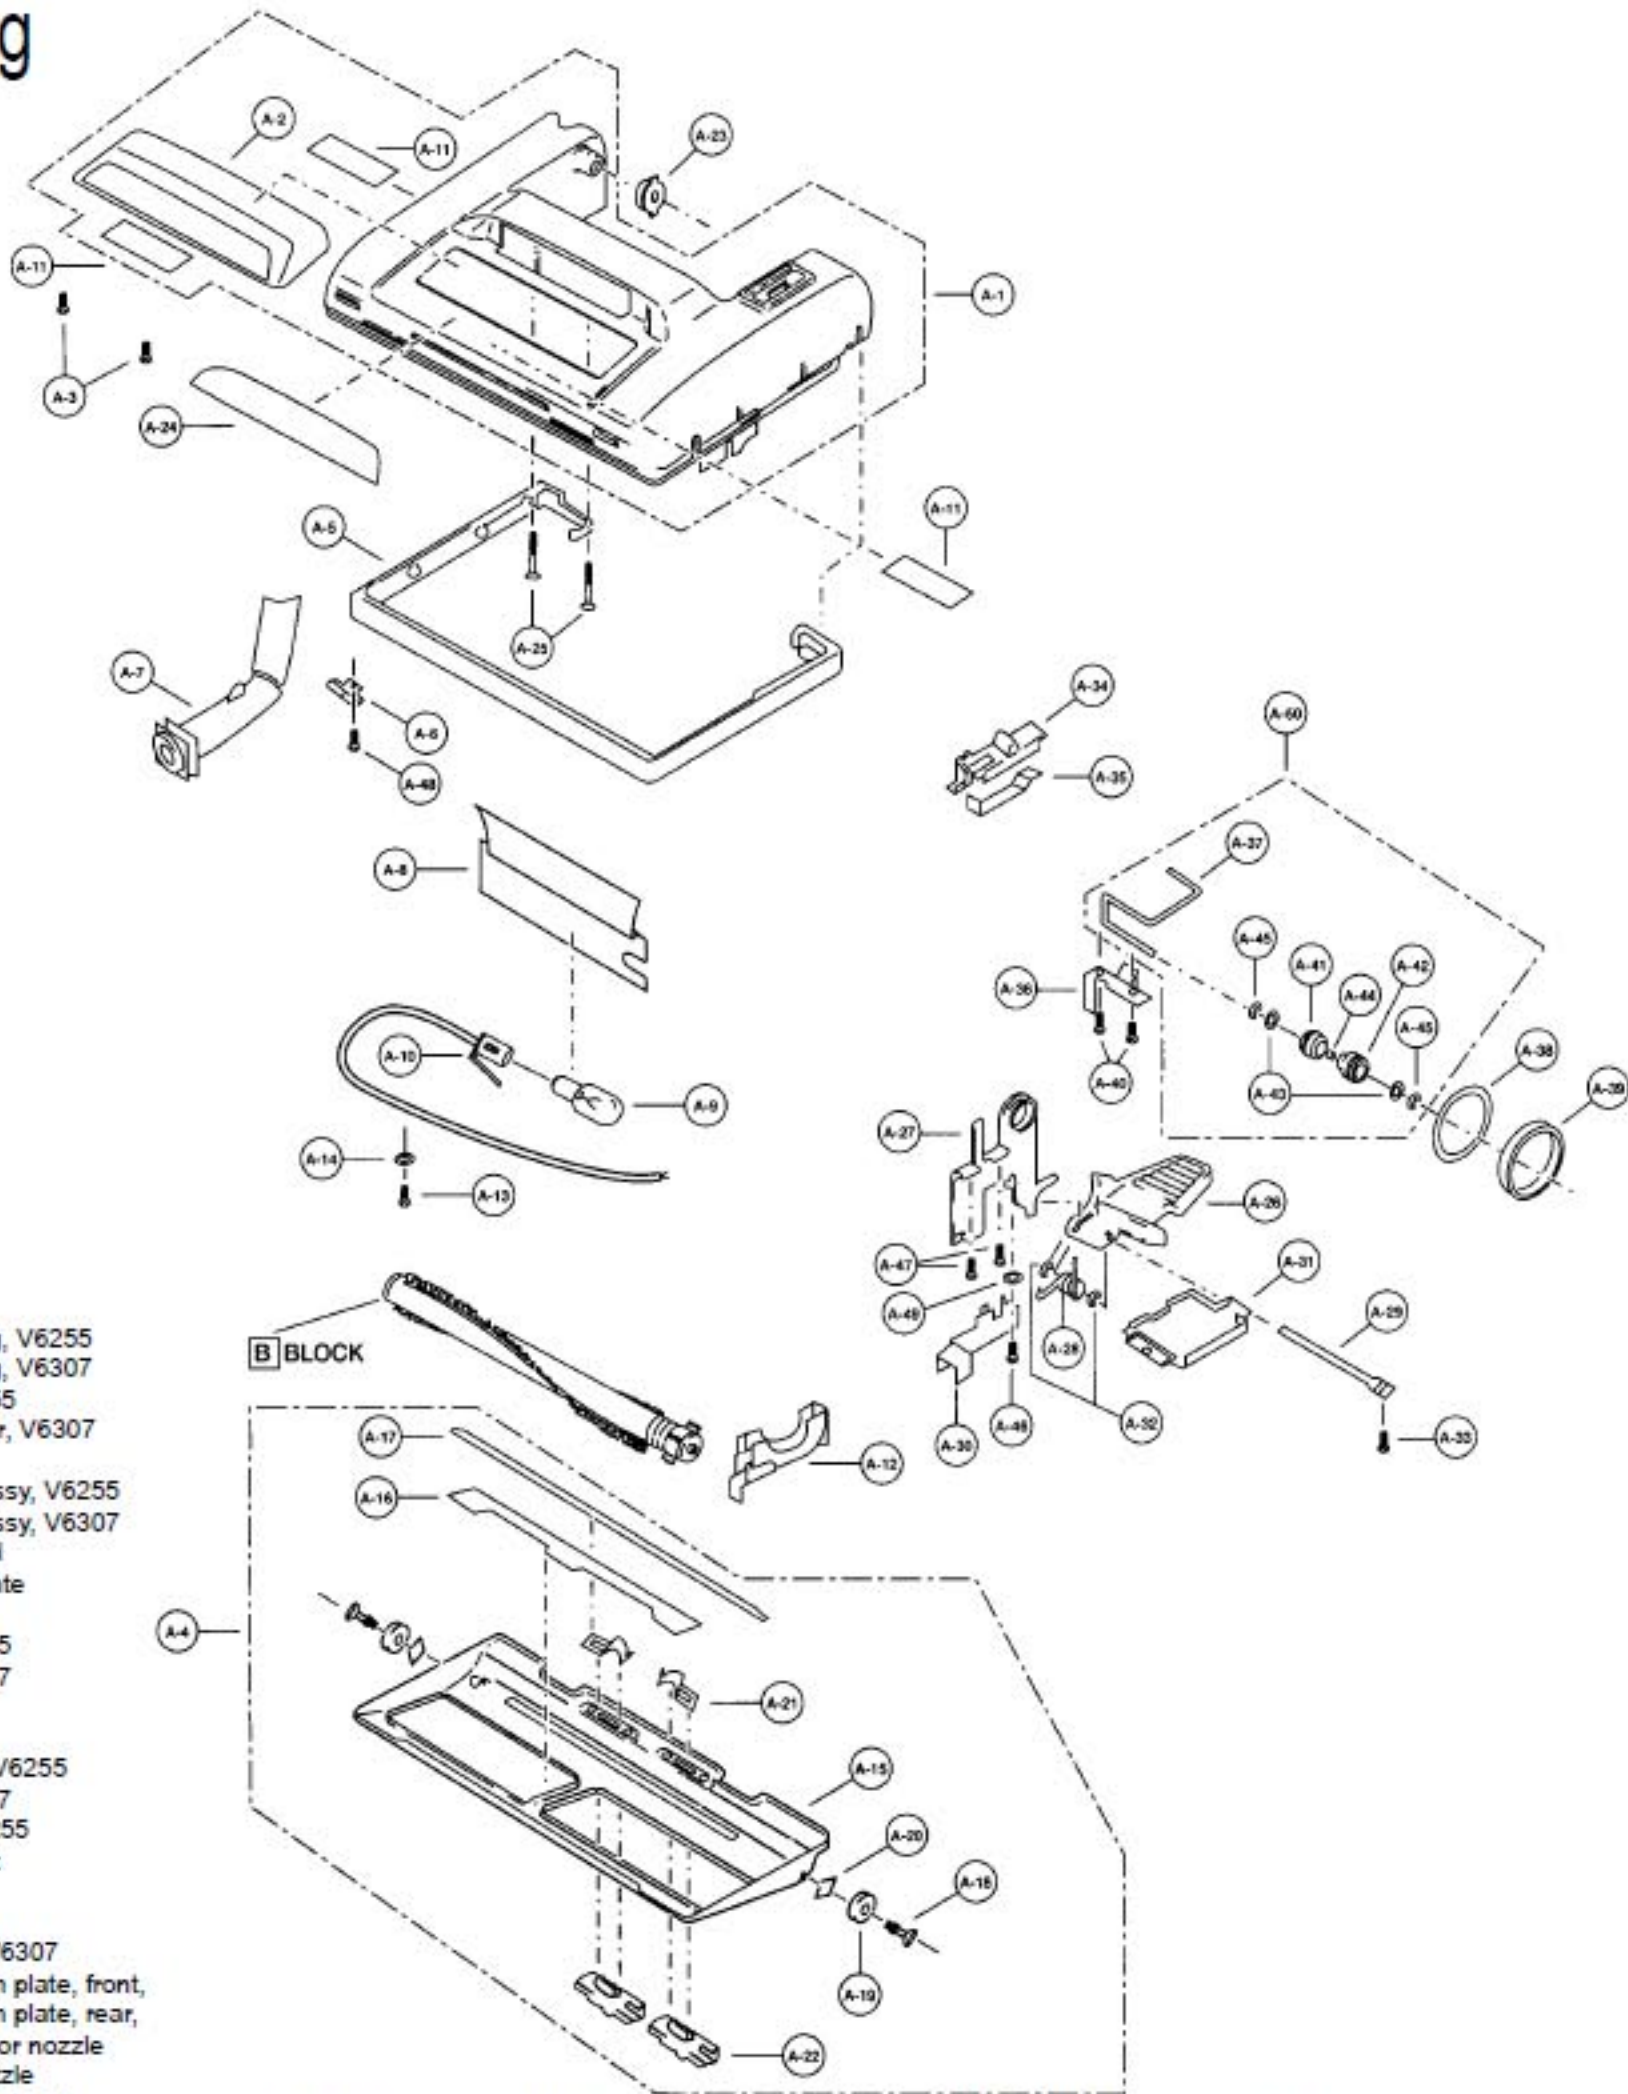

Models: MC-V6255, MC-V6307

Nozzle Housing

- 1..... P-3012..... Nozzle Housing, V6255
- 1..... P-34011..... Nozzle Housing, V6307
- P-3013..... Top Mark, V6255
- 2..... P-2407..... Headlight Cover, V6307
- 3..... P-000616..... Screw
- 4..... P-9102..... Bottom Plate Assy, V6255
- 4..... P-9105..... Bottom Plate Assy, V6307
- 5..... P-10307..... Furniture Guard
- 6..... P-2731..... Hose Fitting Plate
- 7..... P-7030..... Nozzle Pipe
- 8..... P-0010..... Reflector, V6255
- 8..... P-8432..... Reflector, V6307
- 9..... P-2810..... Bulb
- 10..... N/A..... Bulb Socket
- P-813..... Tight Packing, V6255
- 11..... P-2244..... Reflector, V6307
- 12..... P-4330..... Belt Cover, V6255
- 12..... NLA..... Belt cover, front
- 13..... P-000610..... Screw
- 14..... P-587..... Washer
- 15..... P-27005..... Bottom Plate, V6307
- 16..... P-193..... Packing, bottom plate, front,
- 17..... P-7430..... Packing, bottom plate, rear,
- 18..... P-503..... Roller Shaft, floor nozzle
- 19..... P-909..... Roller, floor nozzle
- 20..... P-04..... Spring Nuts, push-on
- 21..... P-704..... Spring, stop latch, V6307
- 22..... P-2751..... Latch, V6307
- 23..... P-2530..... Plastic Shaft
- 24..... P-2131..... Window
- 25..... P-683..... Screw
- 26..... P-0016..... Pedal
- 27..... P-433..... Frame
- 28..... P-583..... Spring, pedal
- 29..... P-513..... Shaft, pedal
- 30..... P-754..... Guide Lever
- 31..... P-1130..... Belt Cover, rear

B BLOCK

- 32..... N/A..... E-Clip
- 33..... P-42400..... Screw
- 34..... P-183107..... Lever, floor nozzle
- 35..... P-243..... Spring, selector
- 36..... P-593..... Fitting Board
- 37..... P-1014..... Idler Pulley Shaft
- 38..... P-7730..... Belt, round, V6307
- 39..... P-2809..... Belt, flat, V6255
- 39..... P-2805..... Belt, flat, V6307
- 40..... P-8172..... Screw
- 41..... P-334..... Pulley