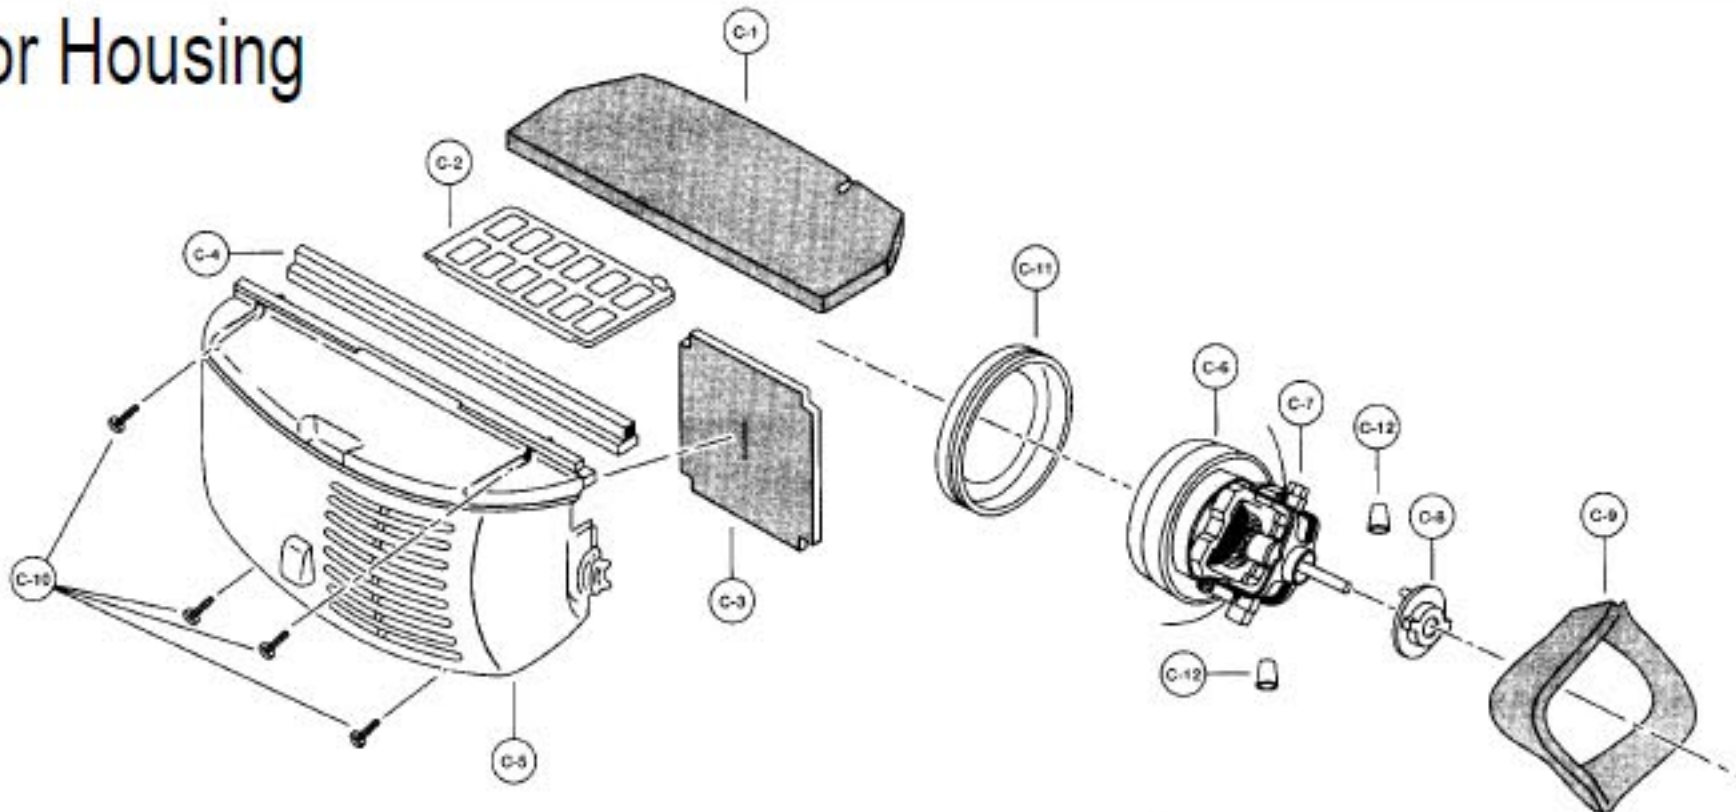

Motor Housing

1.....	P-93406.....	Motor Case, V6255
1.....	P-94011.....	Motor Case, V6307
2.....	P-0232.....	Packing, rear cover
3.....	P-19306.....	Packing, motor case
4.....	P-3200.....	Filter Supporter
5.....	P-000303.....	Filter, V6255
5.....	P-000303.....	Secondary Filter, electrostatic, V6307

6.....	P-2908.....	Motor Assembly, V6255
6.....	P-9905.....	Motor Assembly, V6307
7.....	P-27009.....	Carbon Brush Set
8.....	P-0036.....	Brush Bracket Set, V6255
9.....	P-0037.....	Screw, bracket, V6255
10.....	P-24.....	Motor Support Rubber, front
11.....	P-0300.....	Motor Support Rubber, rear, V6255

11.....	P-9911.....	Motor Support Rubber, rear, V6307
12.....	P-9920.....	Noise Suppressor
13.....	P-000623.....	Wire Nuts
14.....	P-6140.....	Screw