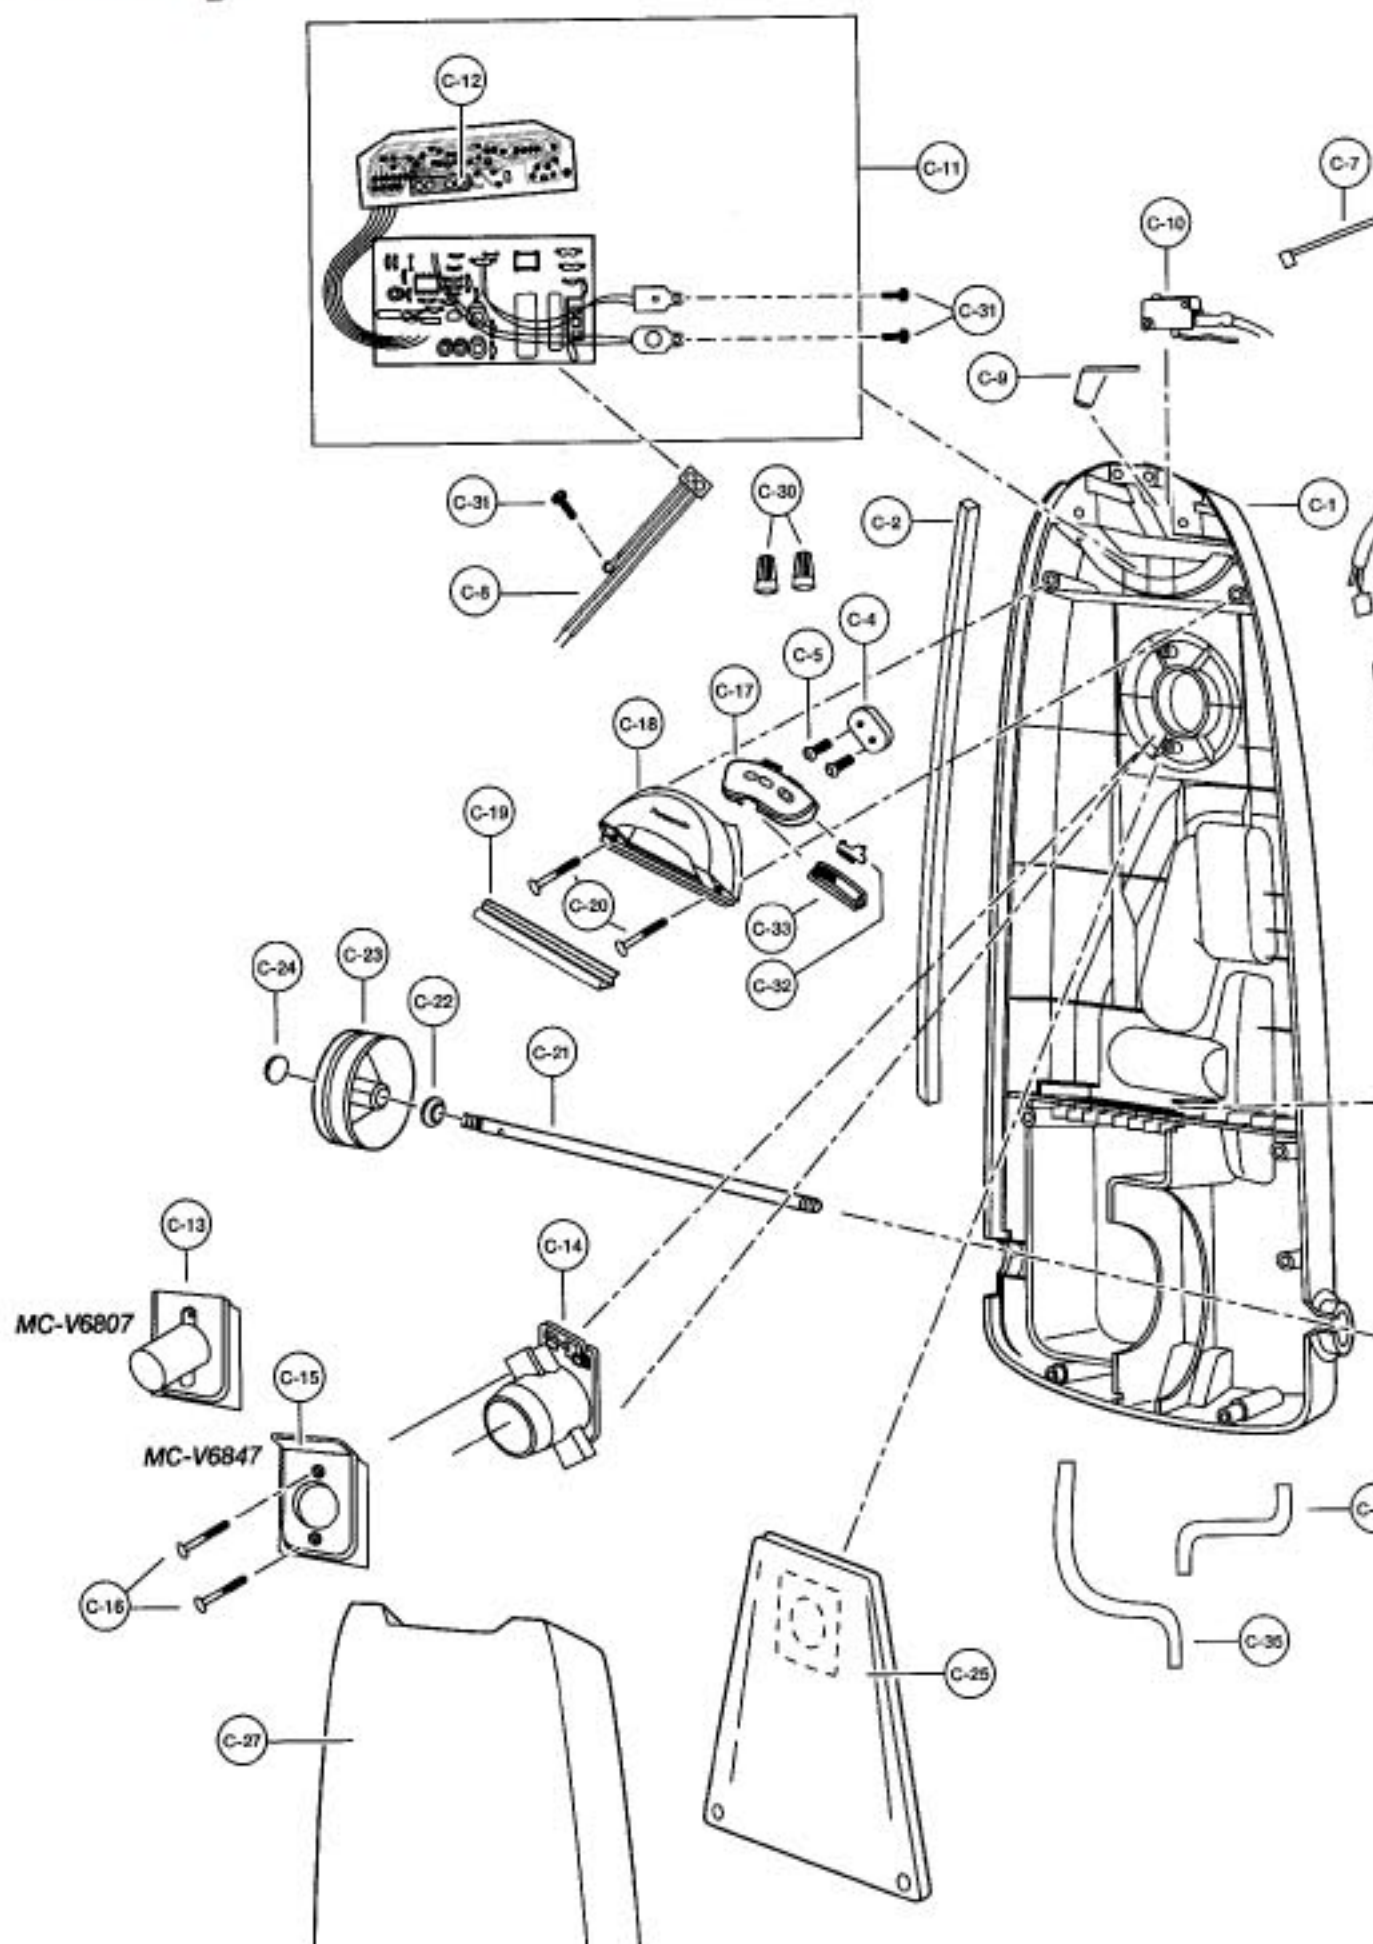

Models: MC-V6807, MC-V6830, MC-V6840, MC-V6847

Body Assembly