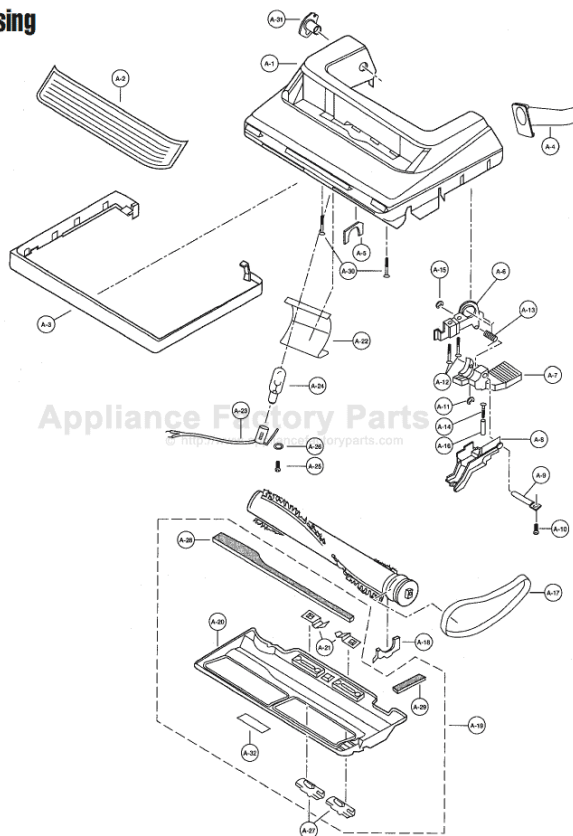

PANASONIC V6807 Owner's Manual

[Shop genuine replacement parts for PANASONIC V6807](#)

Nozzle Housing