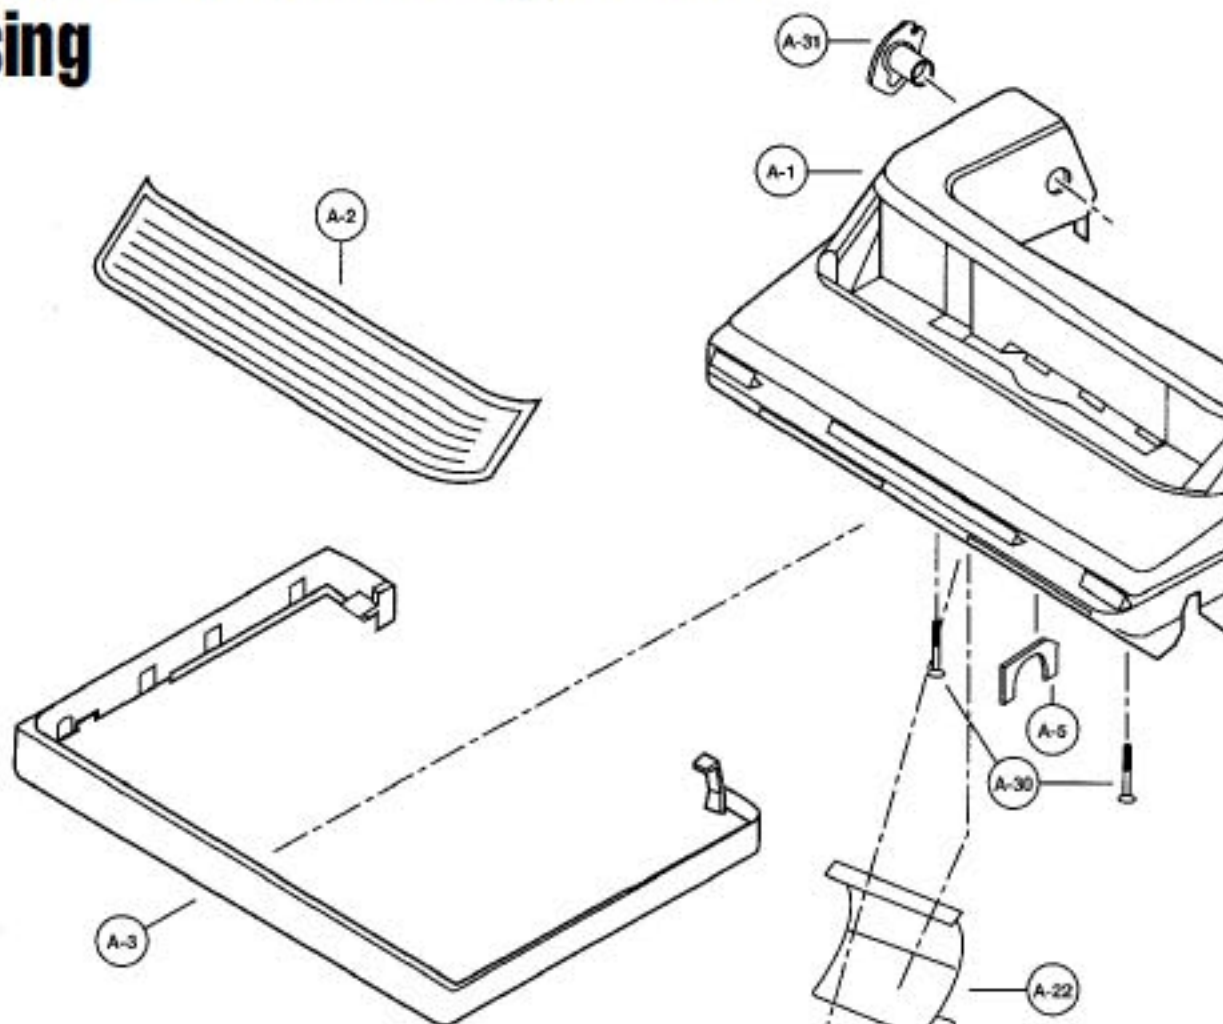

----- Manual continues below -----

Models: MC-V6807, MC-V6830, MC-V6840, MC-V6847

Nozzle Housing

- | | | |
|----|----------|------------------------------------|
| 1 | P-1105 | Nozzle Housing, V6807 |
| 1 | P-1513 | Nozzle Housing, V6830 |
| 1 | P-01103 | Nozzle Housing, V6840 |
| 1 | P-01101 | Nozzle Housing, V6847 |
| 2 | P-2125 | Window |
| 3 | P-000274 | Furniture Guard |
| 4 | P-10108 | Nozzle Pipe |
| 5 | P-81 | Tight Packing |
| 6 | P-000095 | Frame |
| 7 | P-4720 | Pedal, black |
| 8 | P-1124 | Belt Cover |
| 9 | P-00051 | Shaft, pedal |
| 10 | P-6140 | Screw, pedal shaft |
| 11 | P-411 | E-Clip |
| 12 | P-6140 | Screw, frame |
| 13 | P-000010 | Spring, pedal |
| 14 | P-428 | Screw, spacer |
| 15 | P-411 | E-Clip |
| 16 | P-7411 | Spacer |
| 17 | P-2287 | Belt, type UB, 2 pack |
| 18 | P-8220 | Agitator Holder |
| 19 | P-8939 | Bottom Plate Assy |
| 19 | P-000013 | Bottom Plate Assy, V6830,
V6840 |
| 20 | P-000133 | Bottom Plate Only |
| 20 | P-2701 | Bottom Plate Only, V6830,
V6840 |