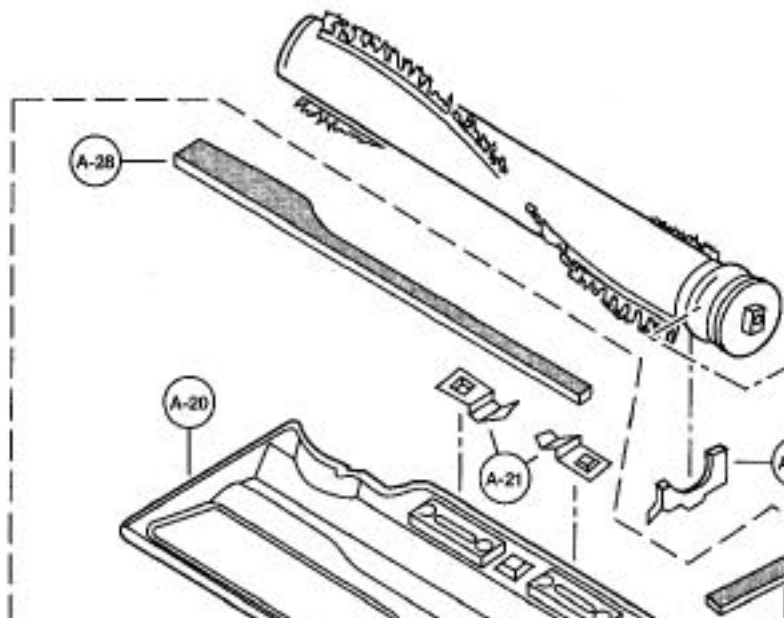

----- Manual continues below -----

Models: MC-V6807, MC-V6830, MC-V6840, MC-V6847

Nozzle Housing

- | | | |
|----|----------|------------------------------------|
| 1 | P-1105 | Nozzle Housing, V6807 |
| 1 | P-1513 | Nozzle Housing, V6830 |
| 1 | P-01103 | Nozzle Housing, V6840 |
| 1 | P-01101 | Nozzle Housing, V6847 |
| 2 | P-2125 | Window |
| 3 | P-000274 | Furniture Guard |
| 4 | P-10108 | Nozzle Pipe |
| 5 | P-81 | Tight Packing |
| 6 | P-000095 | Frame |
| 7 | P-4720 | Pedal, black |
| 8 | P-1124 | Belt Cover |
| 9 | P-00051 | Shaft, pedal |
| 10 | P-6140 | Screw, pedal shaft |
| 11 | P-411 | E-Clip |
| 12 | P-6140 | Screw, frame |
| 13 | P-000010 | Spring, pedal |
| 14 | P-428 | Screw, spacer |
| 15 | P-411 | E-Clip |
| 16 | P-7411 | Spacer |
| 17 | P-2287 | Belt, type UB, 2 pack |
| 18 | P-8220 | Agitator Holder |
| 19 | P-8939 | Bottom Plate Assy |
| 19 | P-000013 | Bottom Plate Assy, V6830,
V6840 |
| 20 | P-000133 | Bottom Plate Only |
| 20 | P-2701 | Bottom Plate Only, V6830,
V6840 |