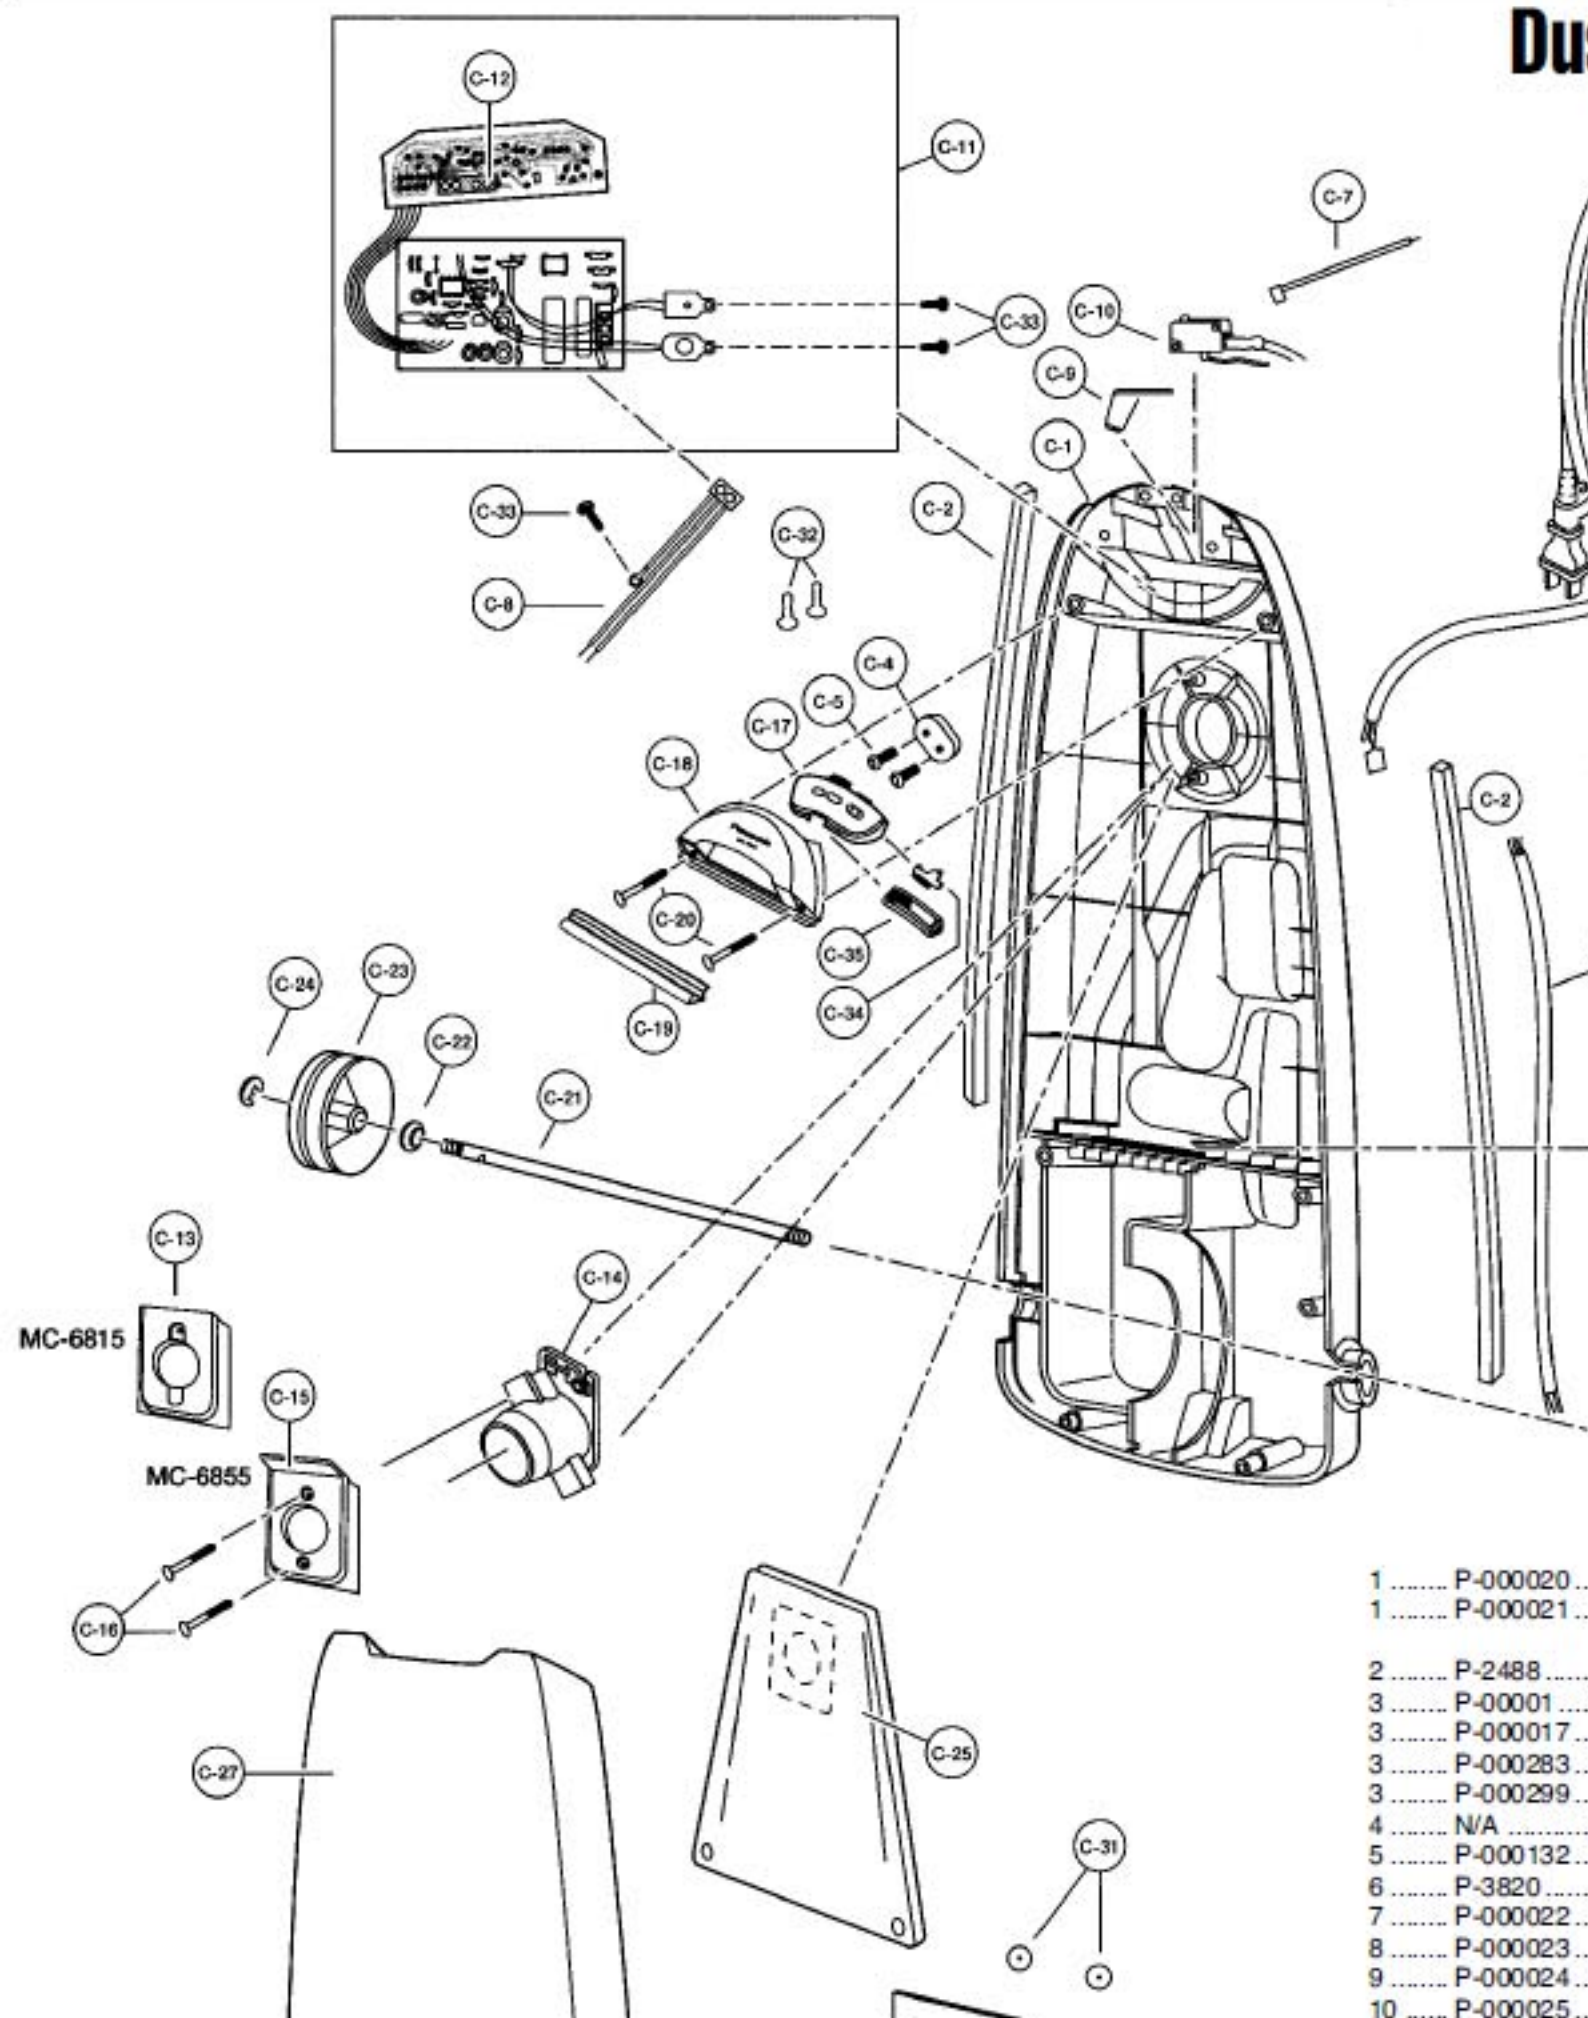

PANASONIC

Models: MC-6810, MC-6815, MC-6837, MC-6855

Du

- 1 ..... P-000020
- 1 ..... P-000021
- 2 ..... P-2488
- 3 ..... P-00001
- 3 ..... P-000017
- 3 ..... P-000283
- 3 ..... P-000299
- 4 ..... N/A
- 5 ..... P-000132
- 6 ..... P-3820
- 7 ..... P-000022
- 8 ..... P-000023
- 9 ..... P-000024
- 10 ..... P-000025

PANASONIC

Models: MC-6810, MC-6815, MC-6837, MC-6855

20	P-000132	Screw, switch cover
21	P-161	Roller Shaft
22	P-6115	Washer, roller shaft
23	P-0114	Wheel, black
24	N/A	E-Clip
25	P-115P	Paper Bag, type U3, 3 pack
25	P-115PT	Paper Bag, type U3, 12 pack
25	253	Paper Bag, 3 pack (R)

25	253-12	Paper Bag, 12 pack (R)
25	MF-11	Paper Bag, 3 pack, micro-filtration (R)
26	P-7023	Secondary Filter
27	P-000037	Dust Cover, 6815, 6855
27	P-000285	Dust Cover, 6810
27	P-000301	Dust Cover, 6837
28	P-9893	Filter Supporter, 6855, 6837

29	P-309	
30	P-000	
31	P-000	
32	P-000	
33	P-253	
34	P-000	
35	P-000	

Motor Case