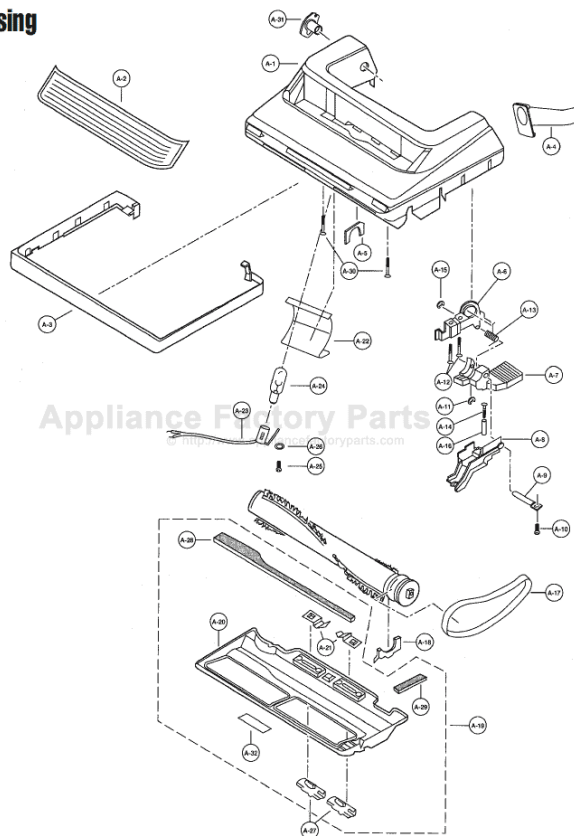

PANASONIC V6830 Owner's Manual

[Shop genuine replacement parts for PANASONIC
V6830](#)

Nozzle Housing