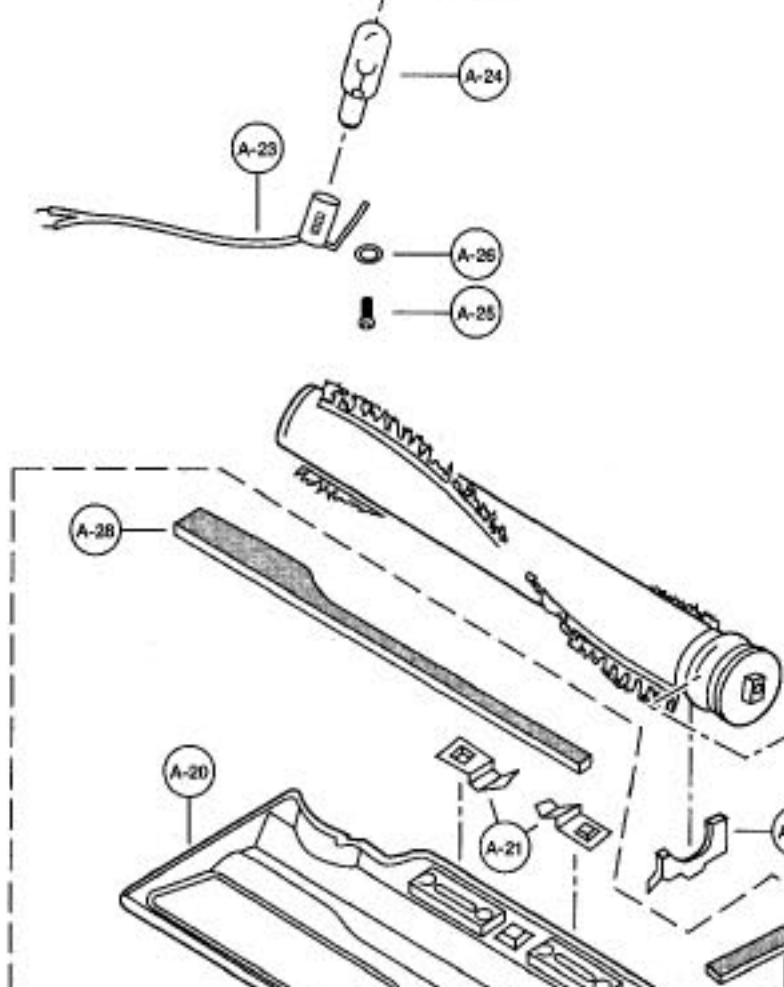

----- Manual continues below -----

Models: MC-V6807, MC-V6830, MC-V6840, MC-V6847

Nozzle Housing

- | | | | | |
|----|-----|----------|-------|------------------------------------|
| 1 | ... | P-1105 | | Nozzle Housing, V6807 |
| 1 | ... | P-1513 | | Nozzle Housing, V6830 |
| 1 | ... | P-01103 | | Nozzle Housing, V6840 |
| 1 | ... | P-01101 | | Nozzle Housing, V6847 |
| 2 | ... | P-2125 | | Window |
| 3 | ... | P-000274 | | Furniture Guard |
| 4 | ... | P-10108 | | Nozzle Pipe |
| 5 | ... | P-81 | | Tight Packing |
| 6 | ... | P-000095 | | Frame |
| 7 | ... | P-4720 | | Pedal, black |
| 8 | ... | P-1124 | | Belt Cover |
| 9 | ... | P-00051 | | Shaft, pedal |
| 10 | ... | P-6140 | | Screw, pedal shaft |
| 11 | ... | P-411 | | E-Clip |
| 12 | ... | P-6140 | | Screw, frame |
| 13 | ... | P-000010 | | Spring, pedal |
| 14 | ... | P-428 | | Screw, spacer |
| 15 | ... | P-411 | | E-Clip |
| 16 | ... | P-7411 | | Spacer |
| 17 | ... | P-2287 | | Belt, type UB, 2 pack |
| 18 | ... | P-8220 | | Agitator Holder |
| 19 | ... | P-8939 | | Bottom Plate Assy |
| 19 | ... | P-000013 | | Bottom Plate Assy, V6830,
V6840 |
| 20 | ... | P-000133 | | Bottom Plate Only |
| 20 | ... | P-2701 | | Bottom Plate Only, V6830,
V6840 |