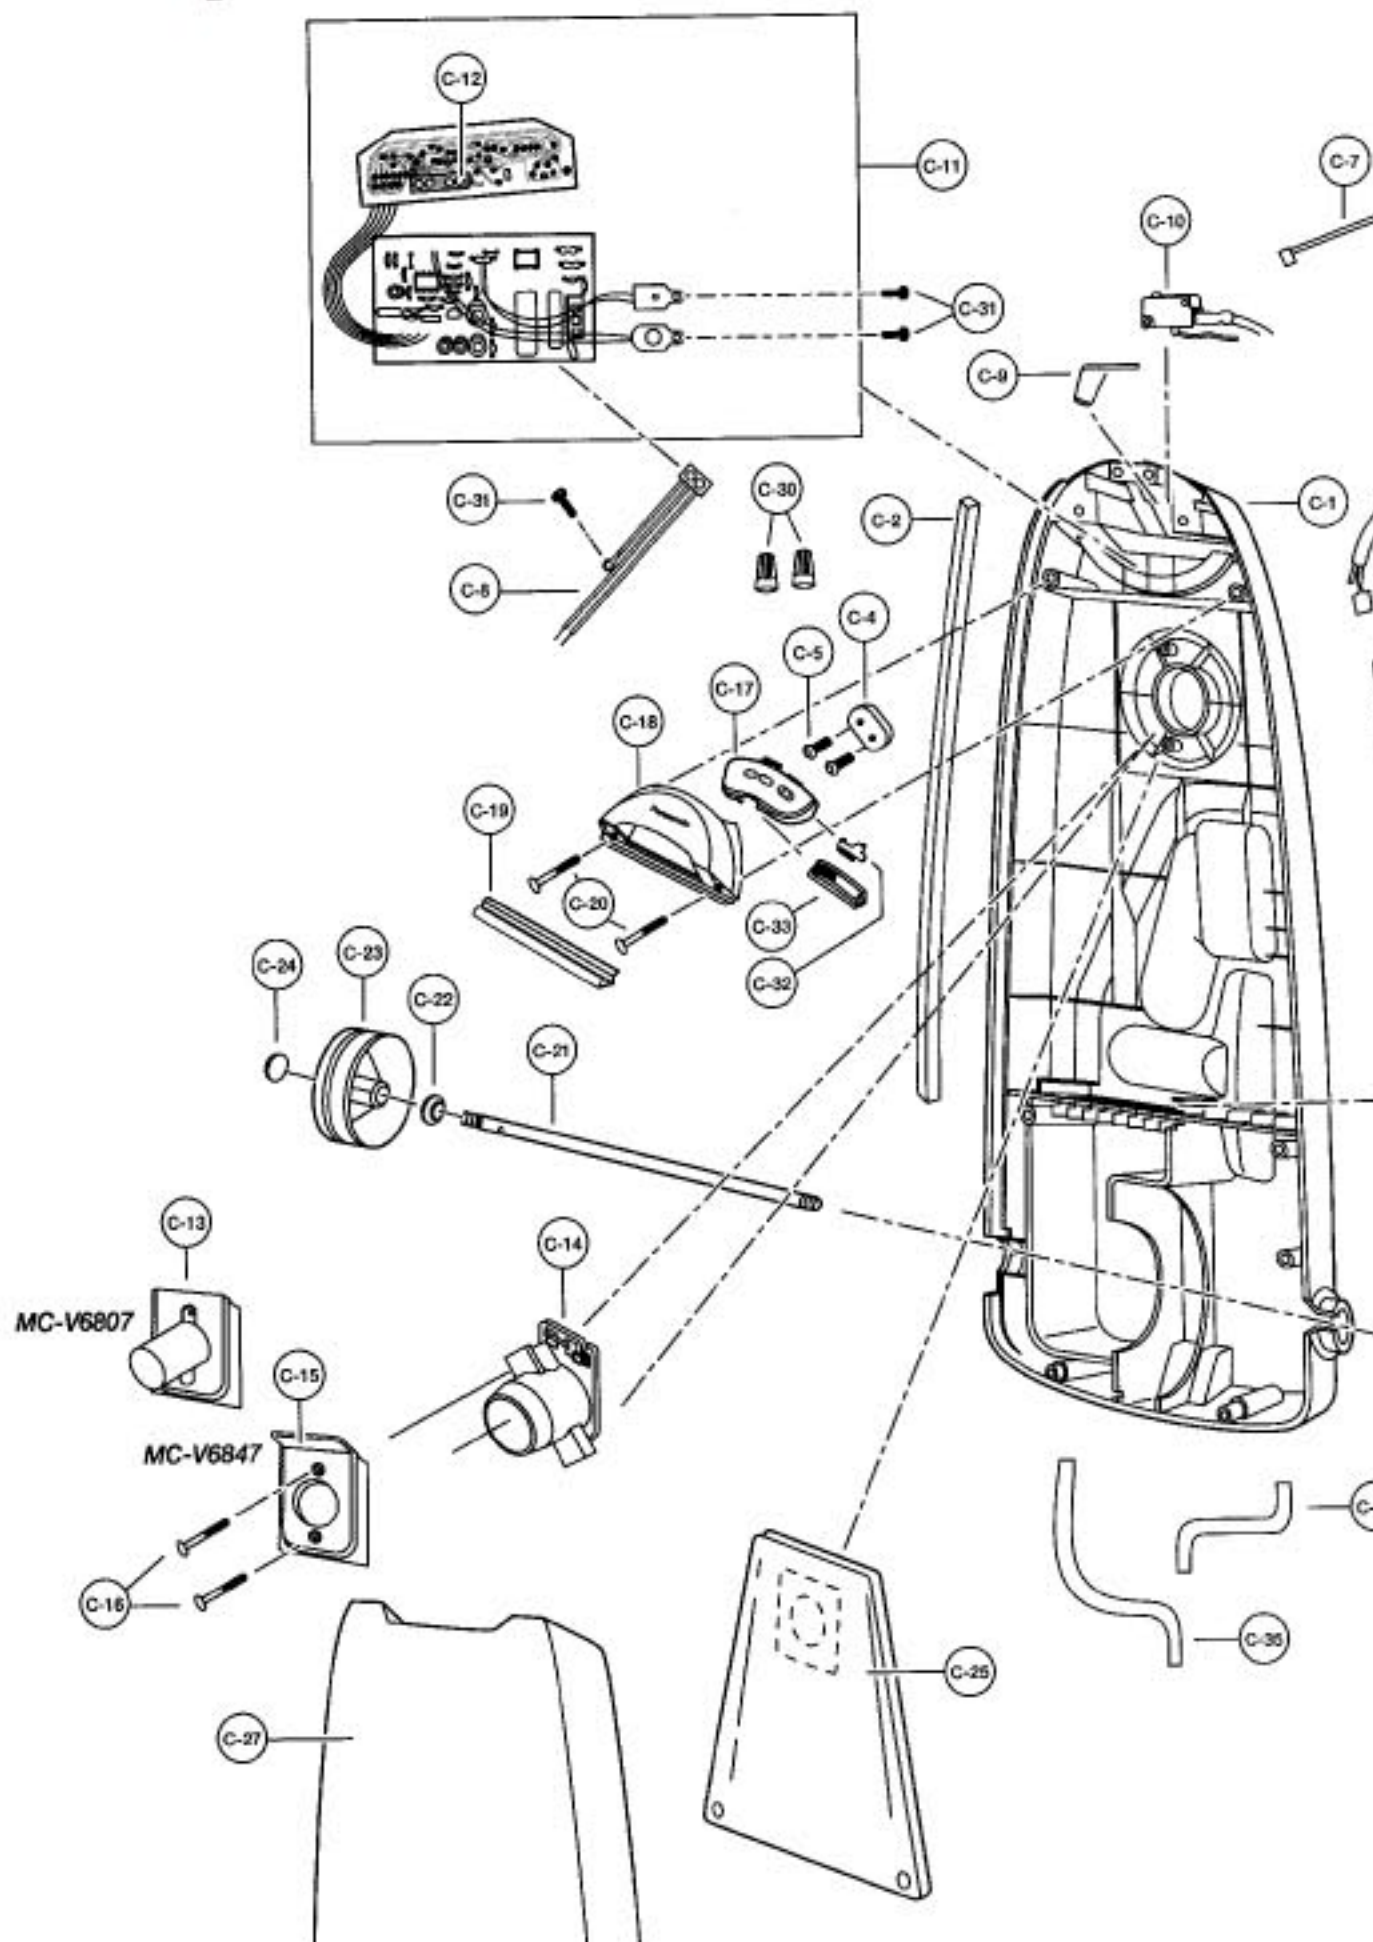

Models: MC-V6807, MC-V6830, MC-V6840, MC-V6847

Body Assembly