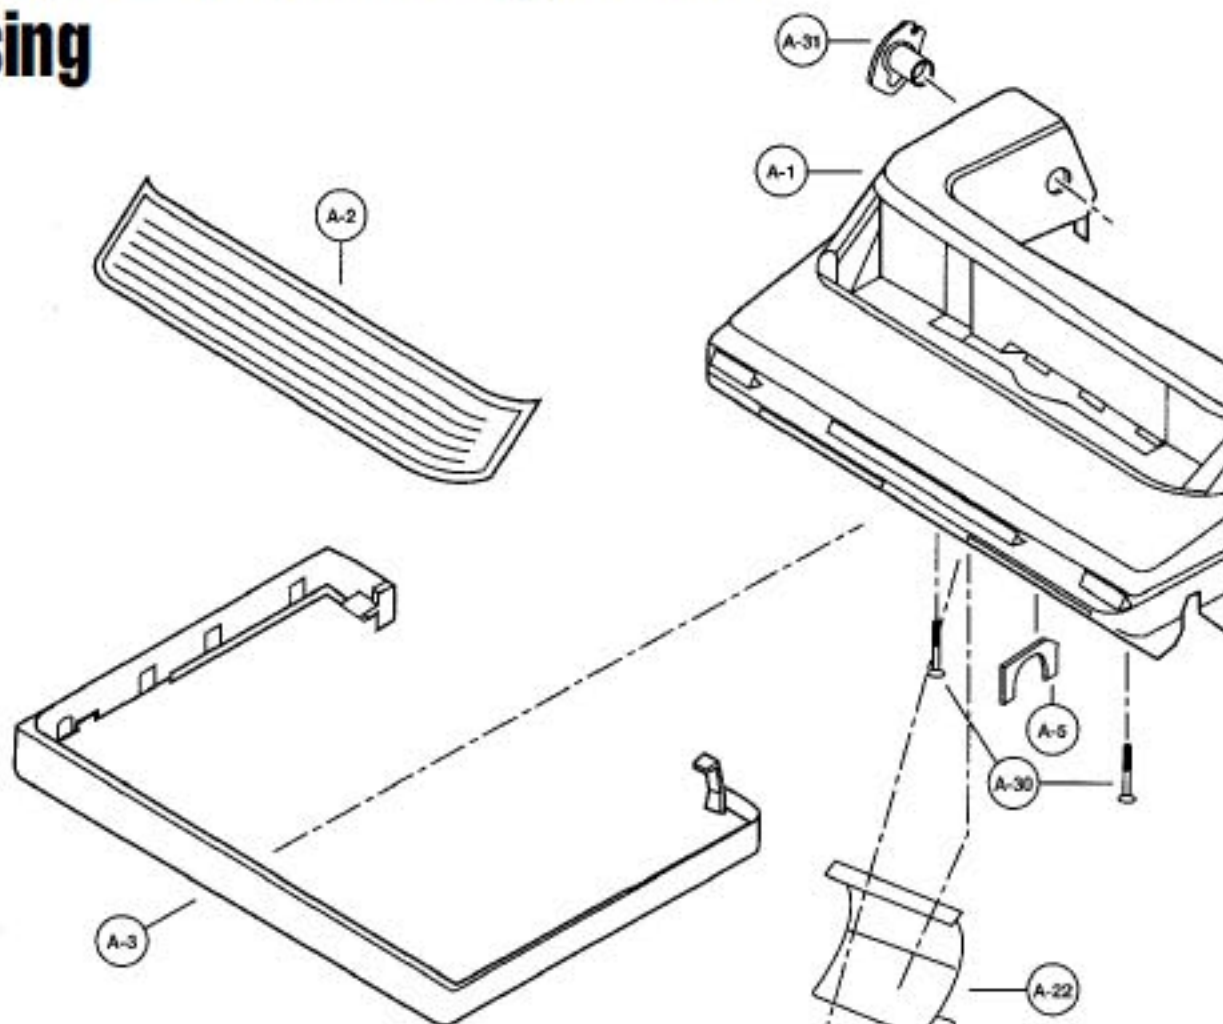

----- Manual continues below -----

Models: MC-V6807, MC-V6830, MC-V6840, MC-V6847

Nozzle Housing

- | | | | | |
|----|-----|----------|-------|------------------------------------|
| 1 | ... | P-1105 | | Nozzle Housing, V6807 |
| 1 | ... | P-1513 | | Nozzle Housing, V6830 |
| 1 | ... | P-01103 | | Nozzle Housing, V6840 |
| 1 | ... | P-01101 | | Nozzle Housing, V6847 |
| 2 | ... | P-2125 | | Window |
| 3 | ... | P-000274 | | Furniture Guard |
| 4 | ... | P-10108 | | Nozzle Pipe |
| 5 | ... | P-81 | | Tight Packing |
| 6 | ... | P-000095 | | Frame |
| 7 | ... | P-4720 | | Pedal, black |
| 8 | ... | P-1124 | | Belt Cover |
| 9 | ... | P-00051 | | Shaft, pedal |
| 10 | ... | P-6140 | | Screw, pedal shaft |
| 11 | ... | P-411 | | E-Clip |
| 12 | ... | P-6140 | | Screw, frame |
| 13 | ... | P-000010 | | Spring, pedal |
| 14 | ... | P-428 | | Screw, spacer |
| 15 | ... | P-411 | | E-Clip |
| 16 | ... | P-7411 | | Spacer |
| 17 | ... | P-2287 | | Belt, type UB, 2 pack |
| 18 | ... | P-8220 | | Agitator Holder |
| 19 | ... | P-8939 | | Bottom Plate Assy |
| 19 | ... | P-000013 | | Bottom Plate Assy, V6830,
V6840 |
| 20 | ... | P-000133 | | Bottom Plate Only |
| 20 | ... | P-2701 | | Bottom Plate Only, V6830,
V6840 |