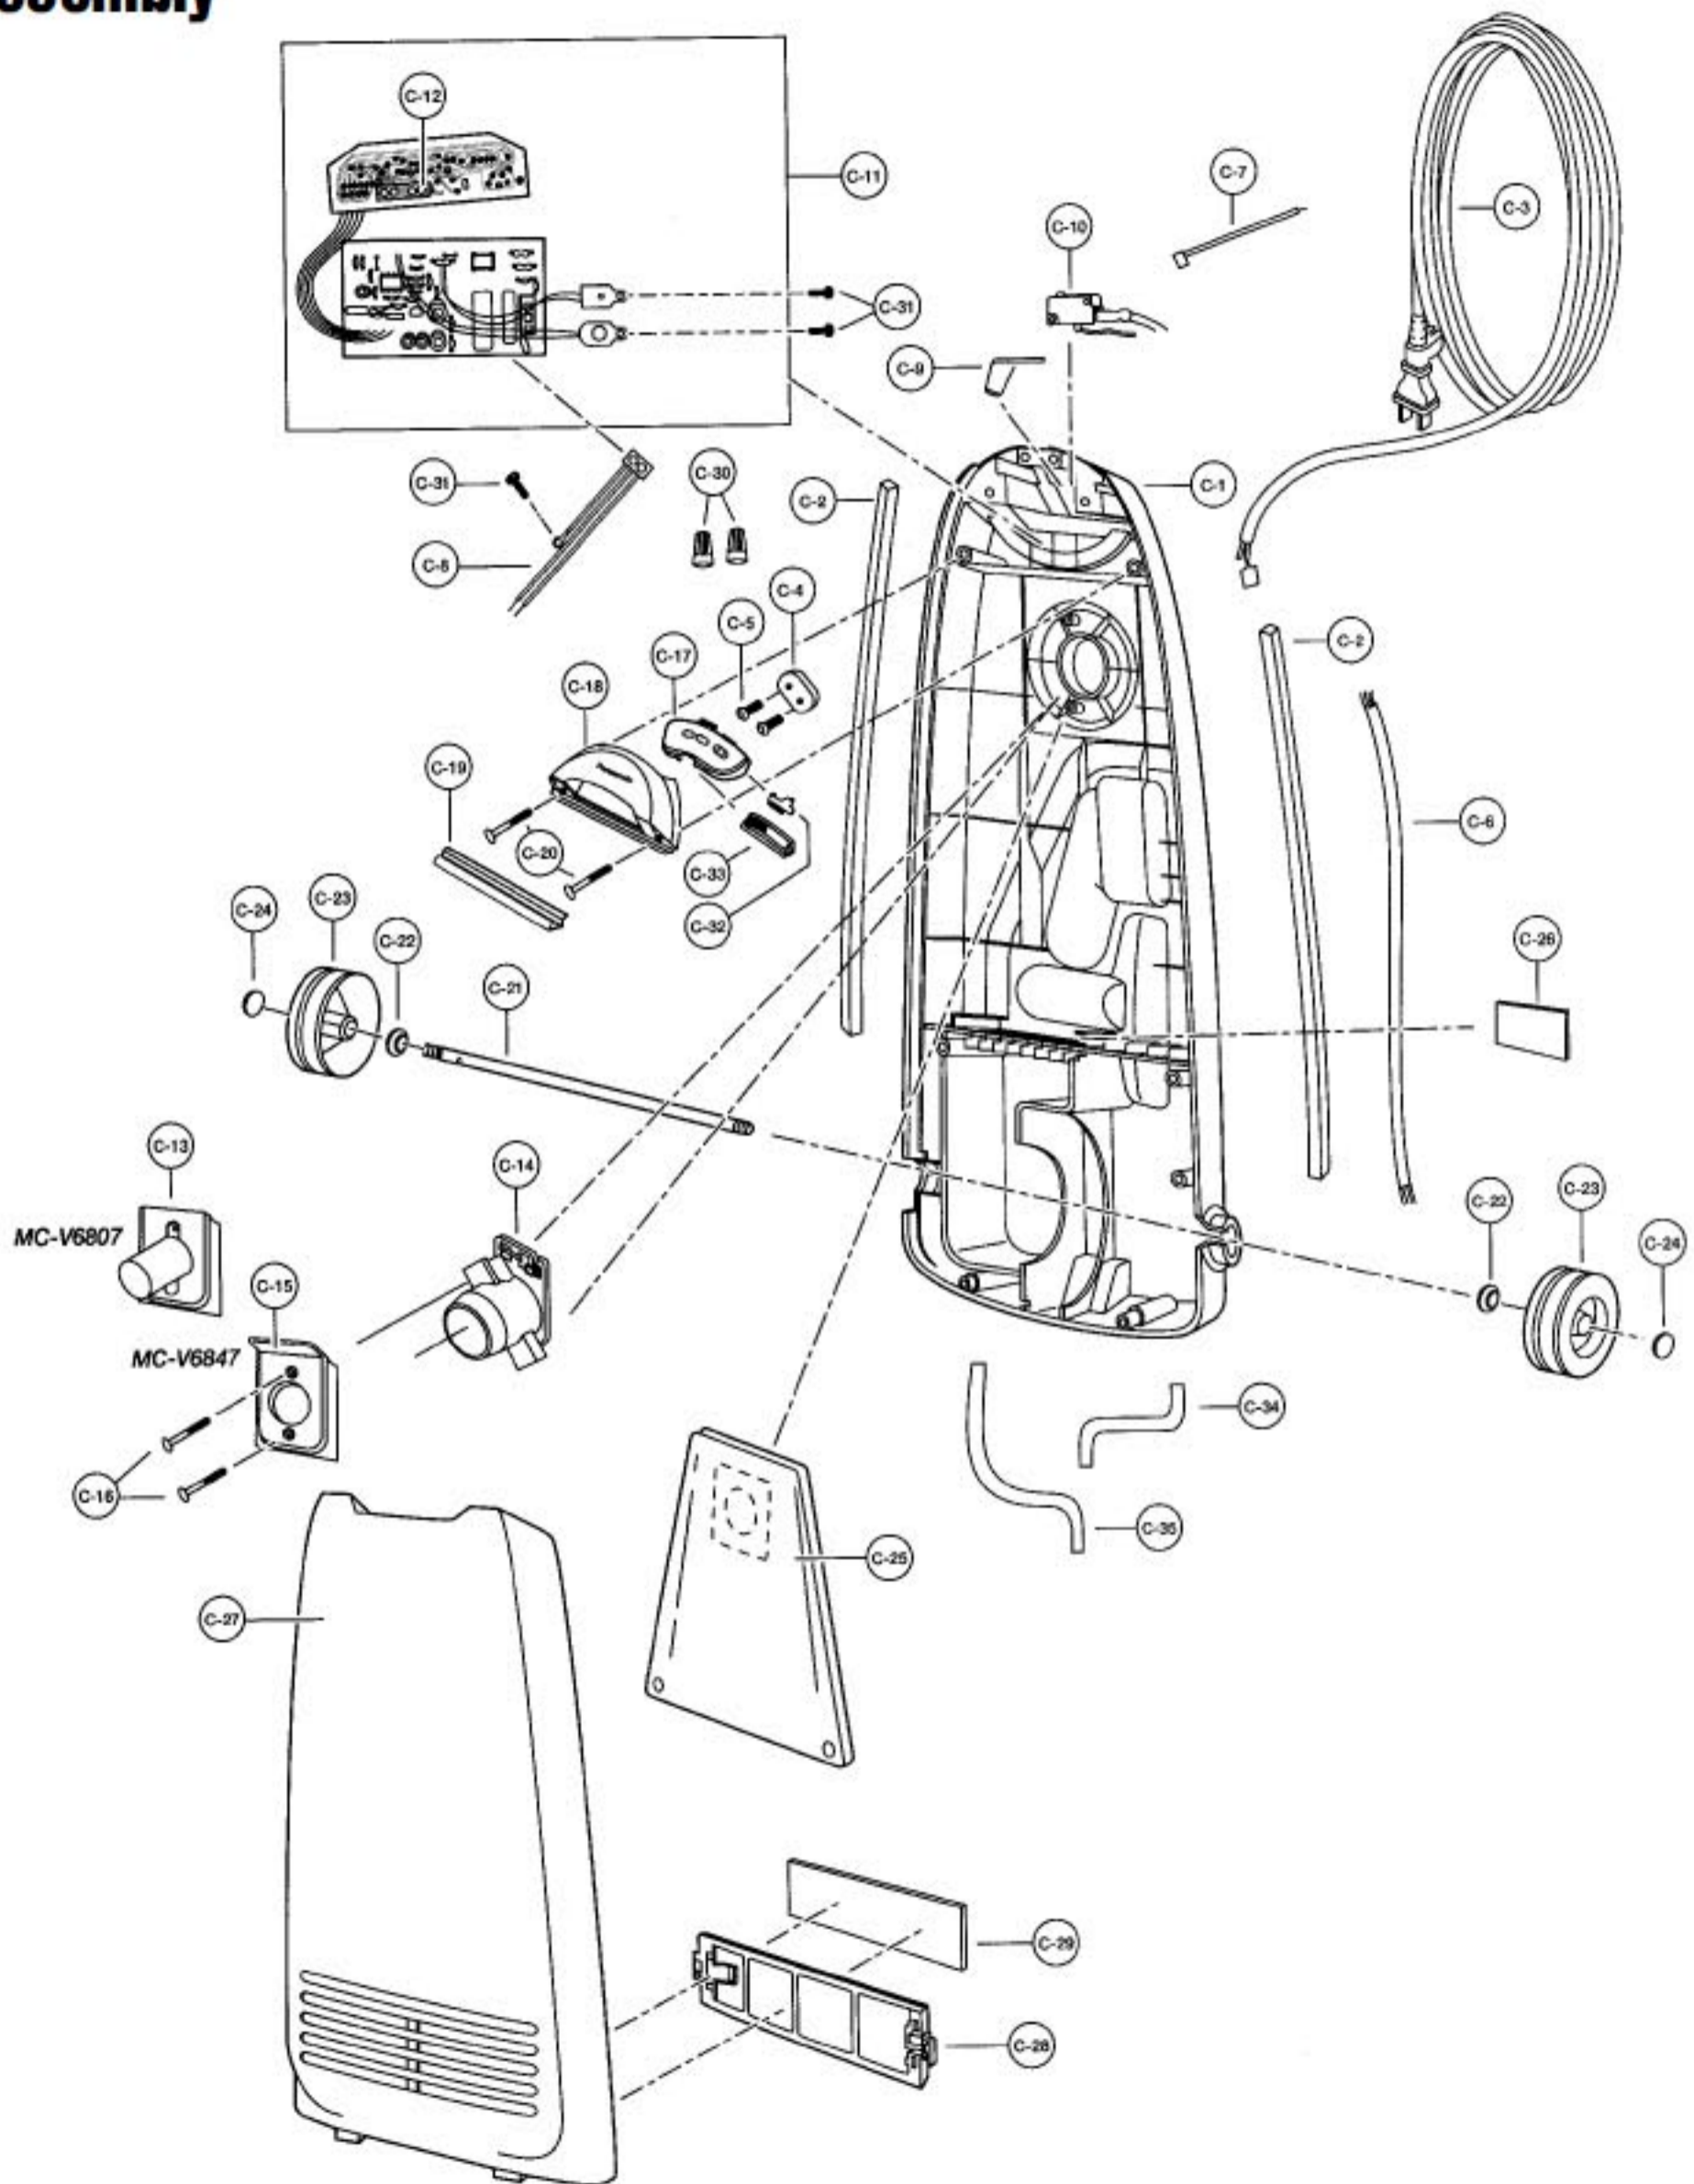

Models: MC-V6807, MC-V6830, MC-V6840, MC-V6847

Body Assembly