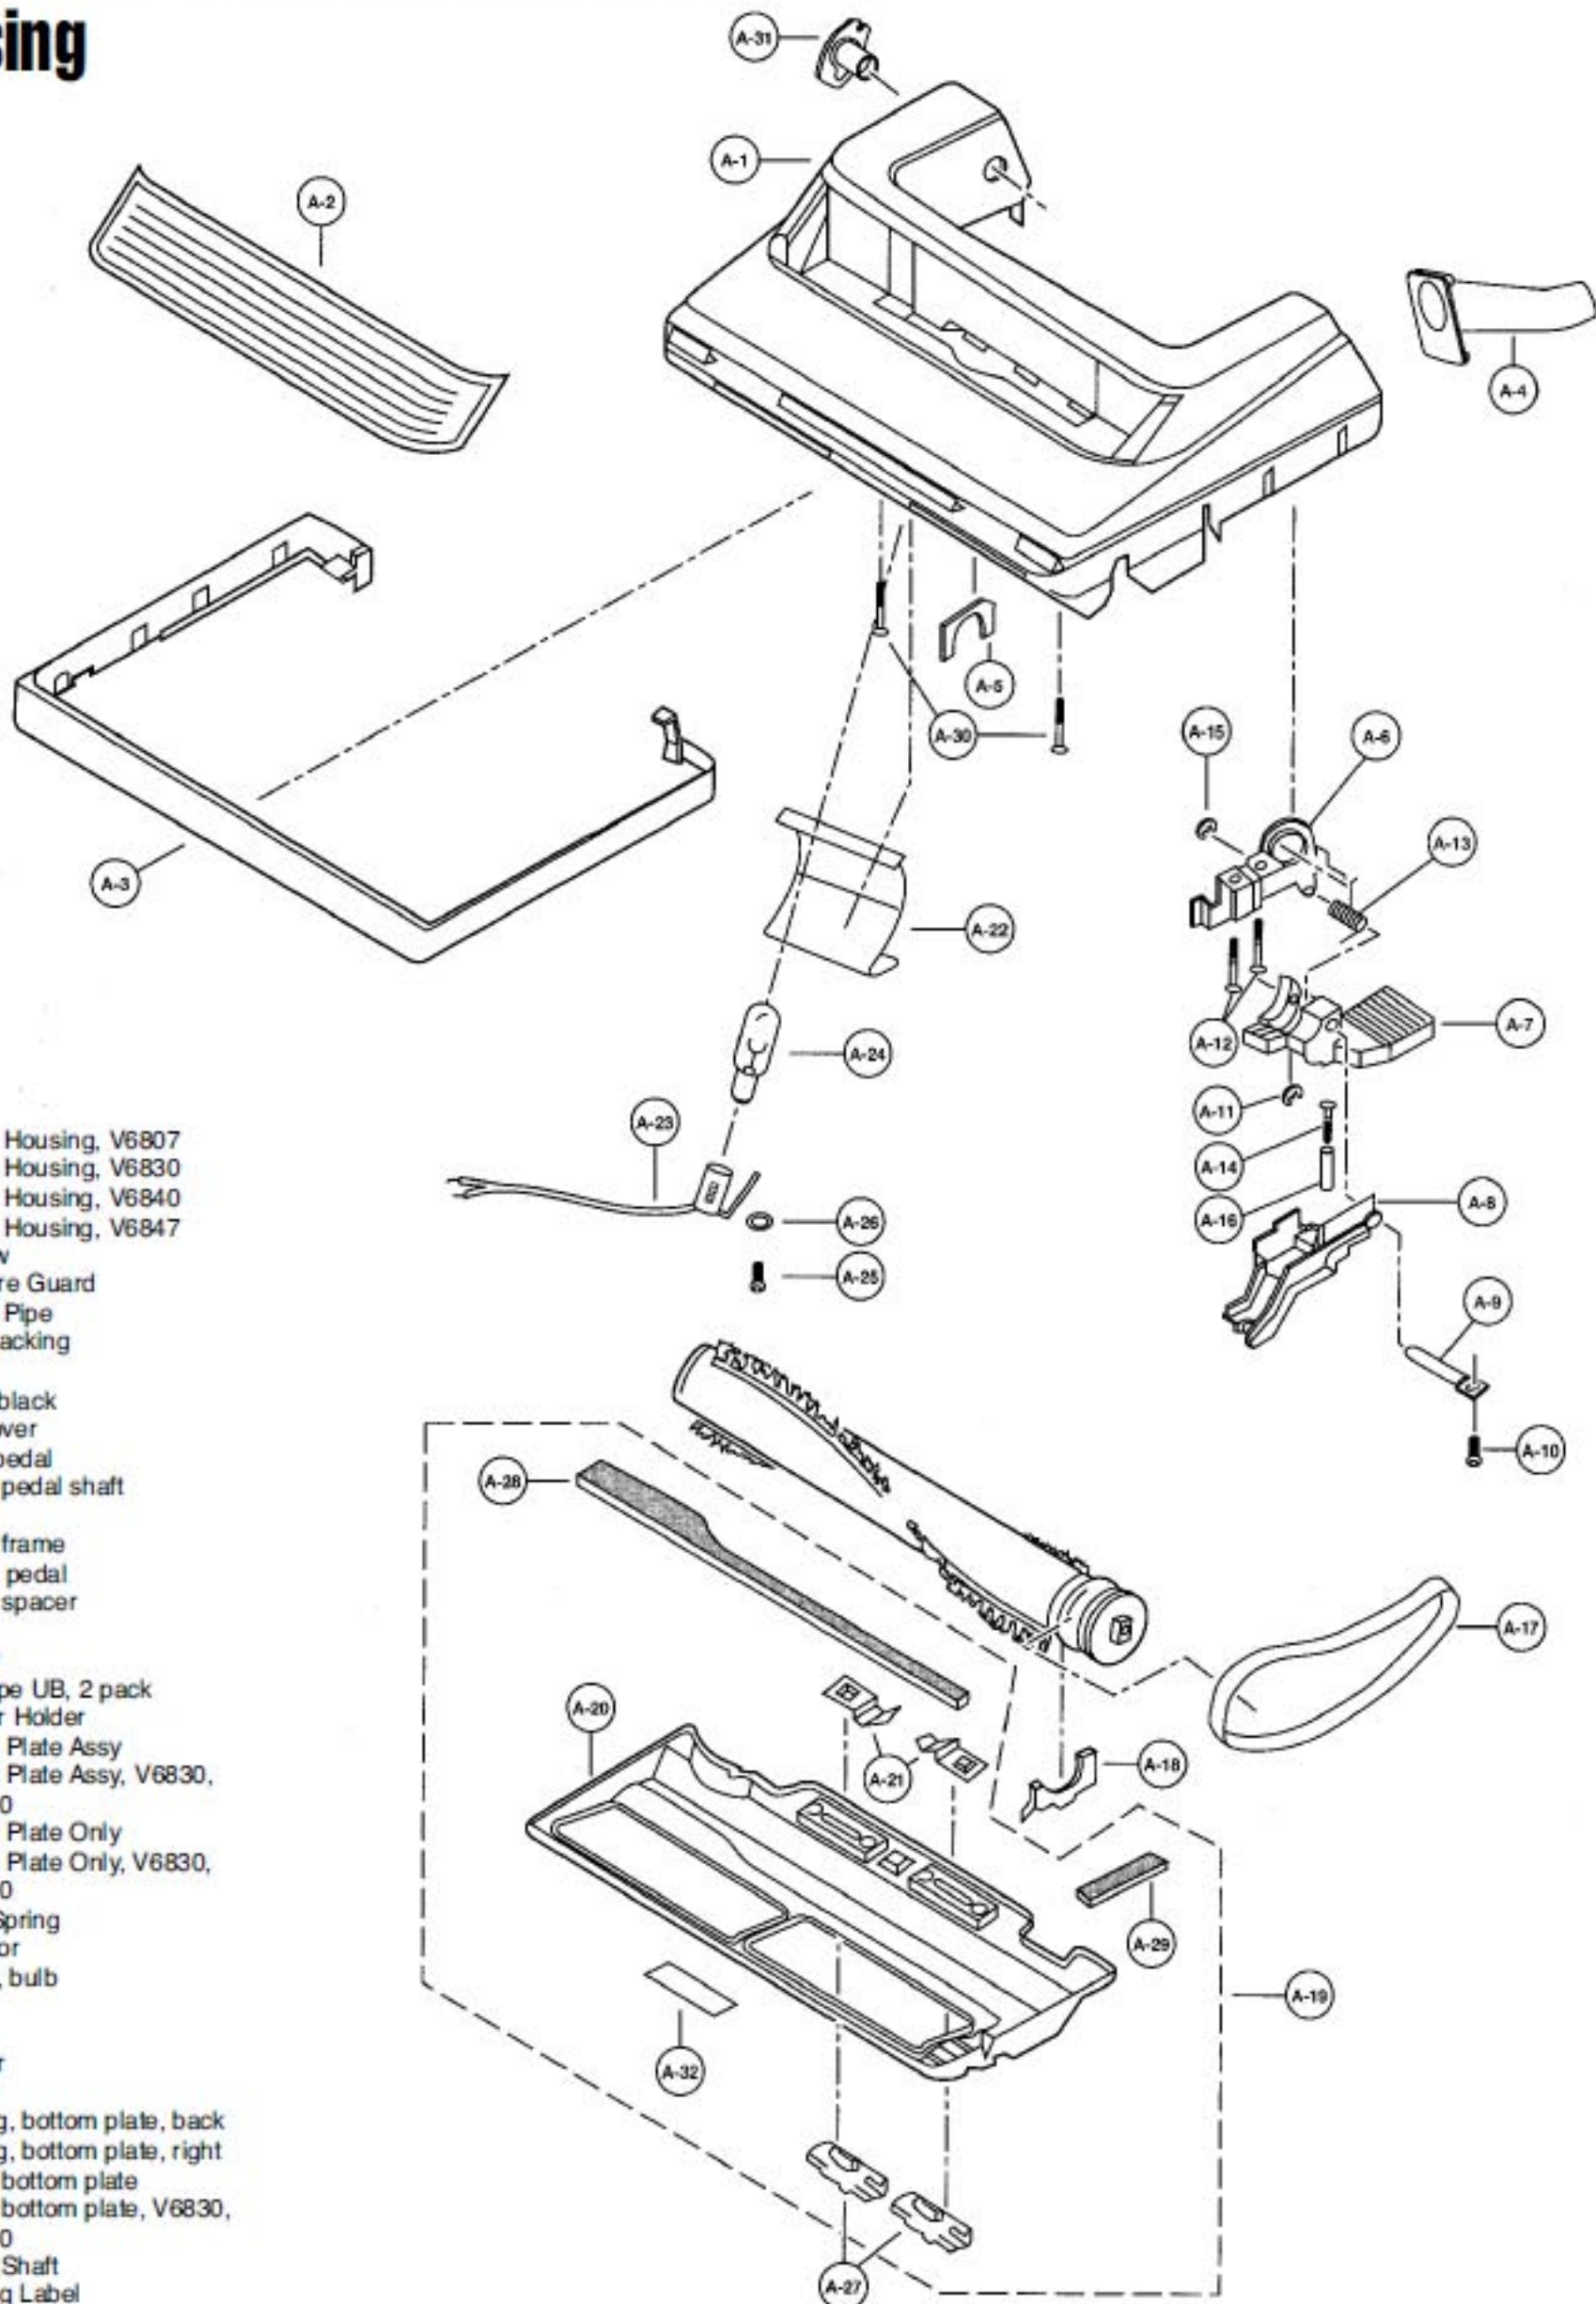

Models: MC-V6807, MC-V6830, MC-V6840, MC-V6847

Nozzle Housing

- | | | |
|----|----------|-----------------------------------|
| 1 | P-1105 | Nozzle Housing, V6807 |
| 1 | P-1513 | Nozzle Housing, V6830 |
| 1 | P-01103 | Nozzle Housing, V6840 |
| 1 | P-01101 | Nozzle Housing, V6847 |
| 2 | P-2125 | Window |
| 3 | P-000274 | Furniture Guard |
| 4 | P-10108 | Nozzle Pipe |
| 5 | P-81 | Tight Packing |
| 6 | P-000095 | Frame |
| 7 | P-4720 | Pedal, black |
| 8 | P-1124 | Belt Cover |
| 9 | P-00051 | Shaft, pedal |
| 10 | P-6140 | Screw, pedal shaft |
| 11 | P-411 | E-Clip |
| 12 | P-6140 | Screw, frame |
| 13 | P-000010 | Spring, pedal |
| 14 | P-428 | Screw, spacer |
| 15 | P-411 | E-Clip |
| 16 | P-7411 | Spacer |
| 17 | P-2287 | Belt, type UB, 2 pack |
| 18 | P-8220 | Agitator Holder |
| 19 | P-8939 | Bottom Plate Assy |
| 19 | P-000013 | Bottom Plate Assy, V6830, V6840 |
| 20 | P-000133 | Bottom Plate Only |
| 20 | P-2701 | Bottom Plate Only, V6830, V6840 |
| 21 | P-704 | Latch Spring |
| 22 | P-10109 | Reflector |
| 23 | N/A | Socket, bulb |
| 24 | P-2810 | Bulb |
| 25 | P-000610 | Screw |
| 26 | P-587 | Washer |
| 27 | P-2751 | Latch |
| 28 | P-742 | Packing, bottom plate, back |
| 29 | P-392 | Packing, bottom plate, right |
| 30 | P-683 | Screw, bottom plate |
| 30 | P-000015 | Screw, bottom plate, V6830, V6840 |
| 31 | P-2500 | Plastic Shaft |
| 32 | P-07000 | Warning Label |