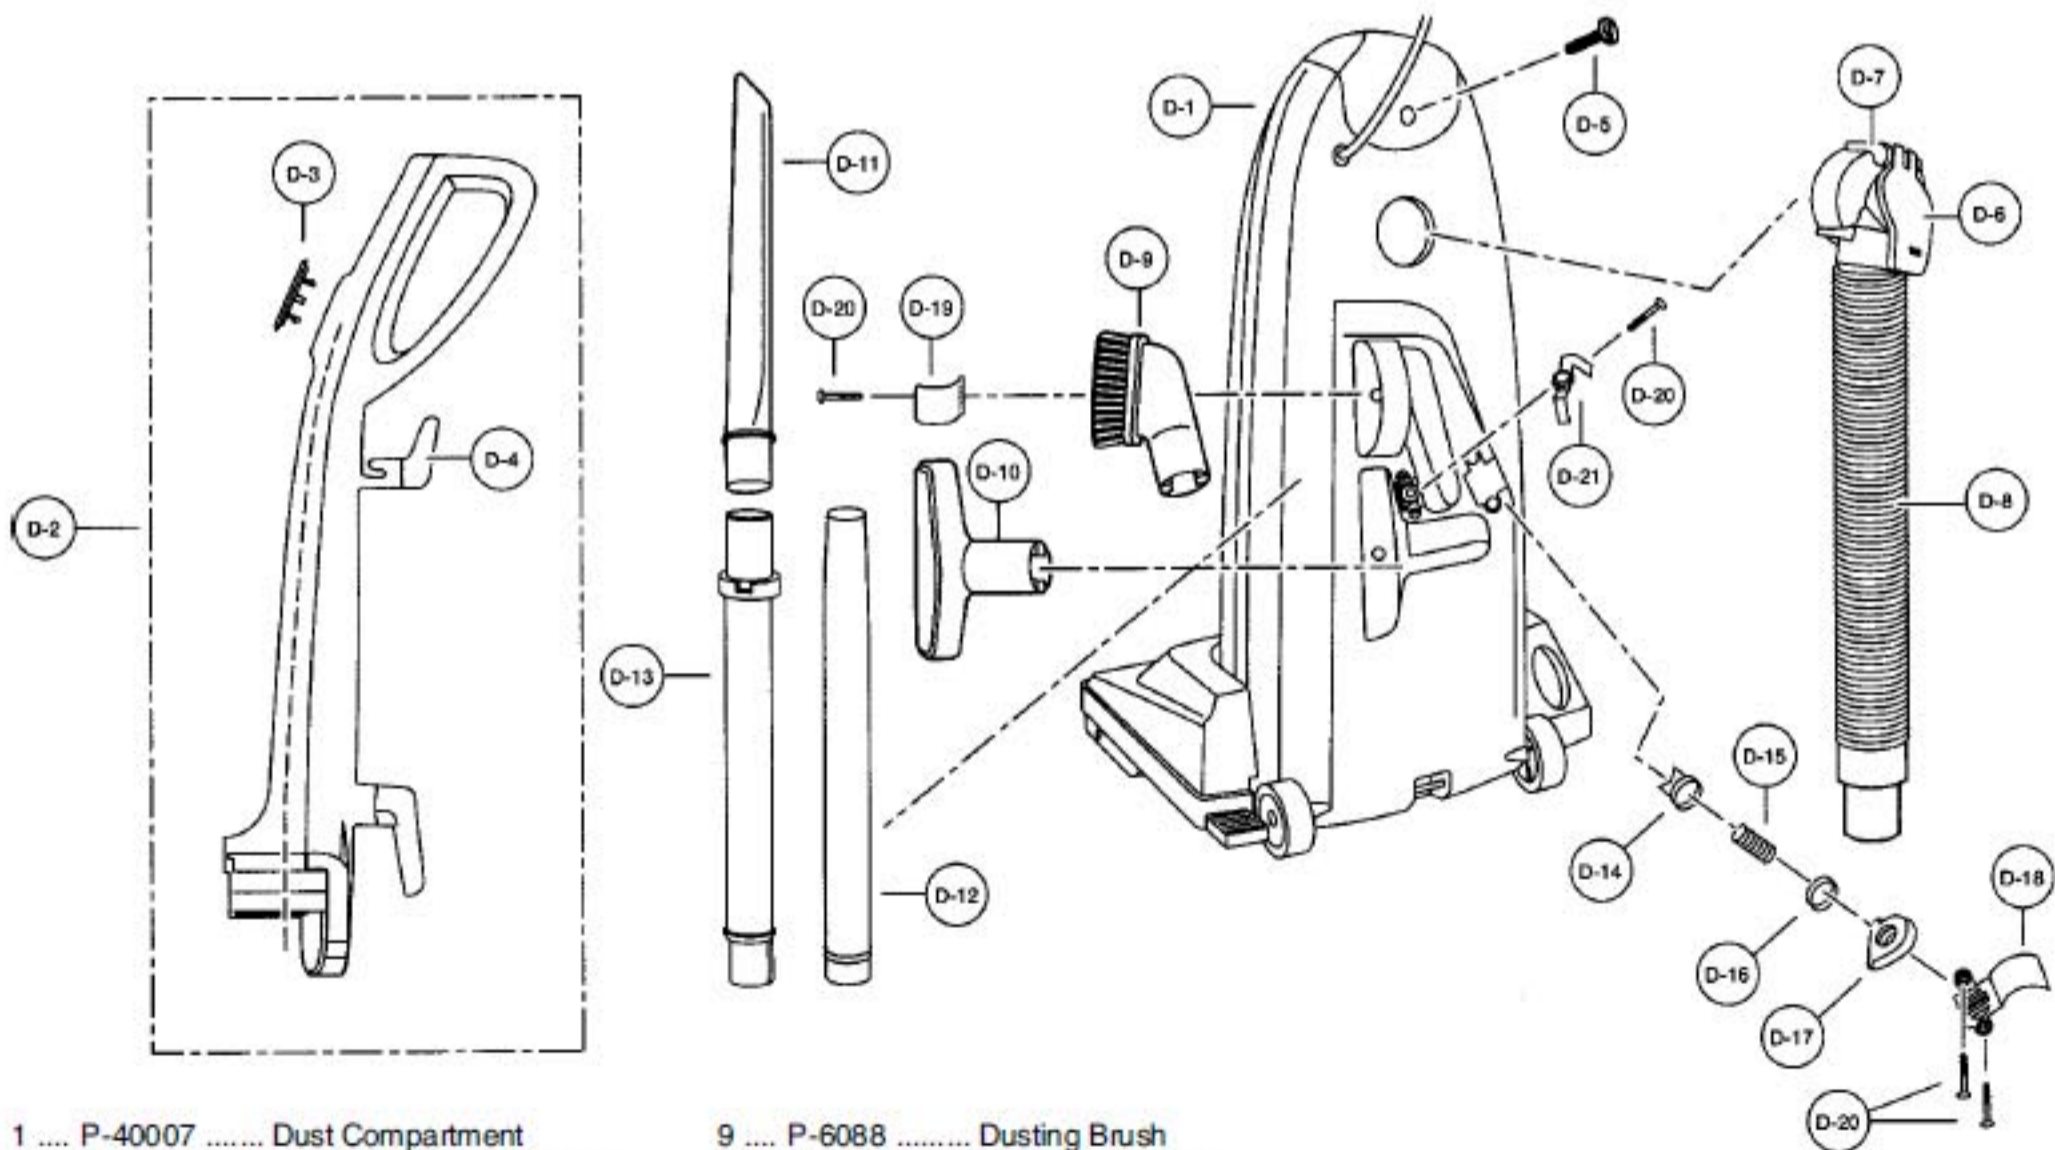

Handle Assembly & Rear Dust Compartment

1 .... P-40007 ..... Dust Compartment	9 .... P-6088 ..... Dusting Brush	19 .. P-7070 ..... Wand Holder, V6830
2 .... P-000018 ..... Handle Assembly, V6807, V6847	10 .. P-6620 ..... Upholstery Nozzle	19 .. P-9896 ..... Wand Holder, V6807, V6840, V6847
2 .... P-9507 ..... Handle Assy, V6830	11 .. P-6069 ..... Crevice Tool	20 .. P-8172 ..... Screw
2 .... P-000286 ..... Handle Assy, V6840	12 .. P-60104 ..... Wand, standard, V6830	20 .. P-6140 ..... Screw, V6807, V6847
3 .... P-7507 ..... Switch Cover, V6830	13 .. P-9895 ..... Wand, extension, V6807, V6840, V6847	21 .. P-000261 ..... Holder
4 .... P-7035 ..... Cord Hook, upper	14 .. P-68006 ..... Protector Case	21 .. P-000061 ..... Holder, V6807, V6847
5 .... P-000048 ..... Screw, handle	15 .. P-9832 ..... Protector Spring	
6 .... P-8972 ..... Cover, suction inlet	16 .. P-6906 ..... Protector	
7 .... P-9894 ..... Packing, suction inlet	17 .. P-18006 ..... Protector Supporter	
8 .... P-0648 ..... Hose Assembly	18 .. P-000059 ..... Hose Hook