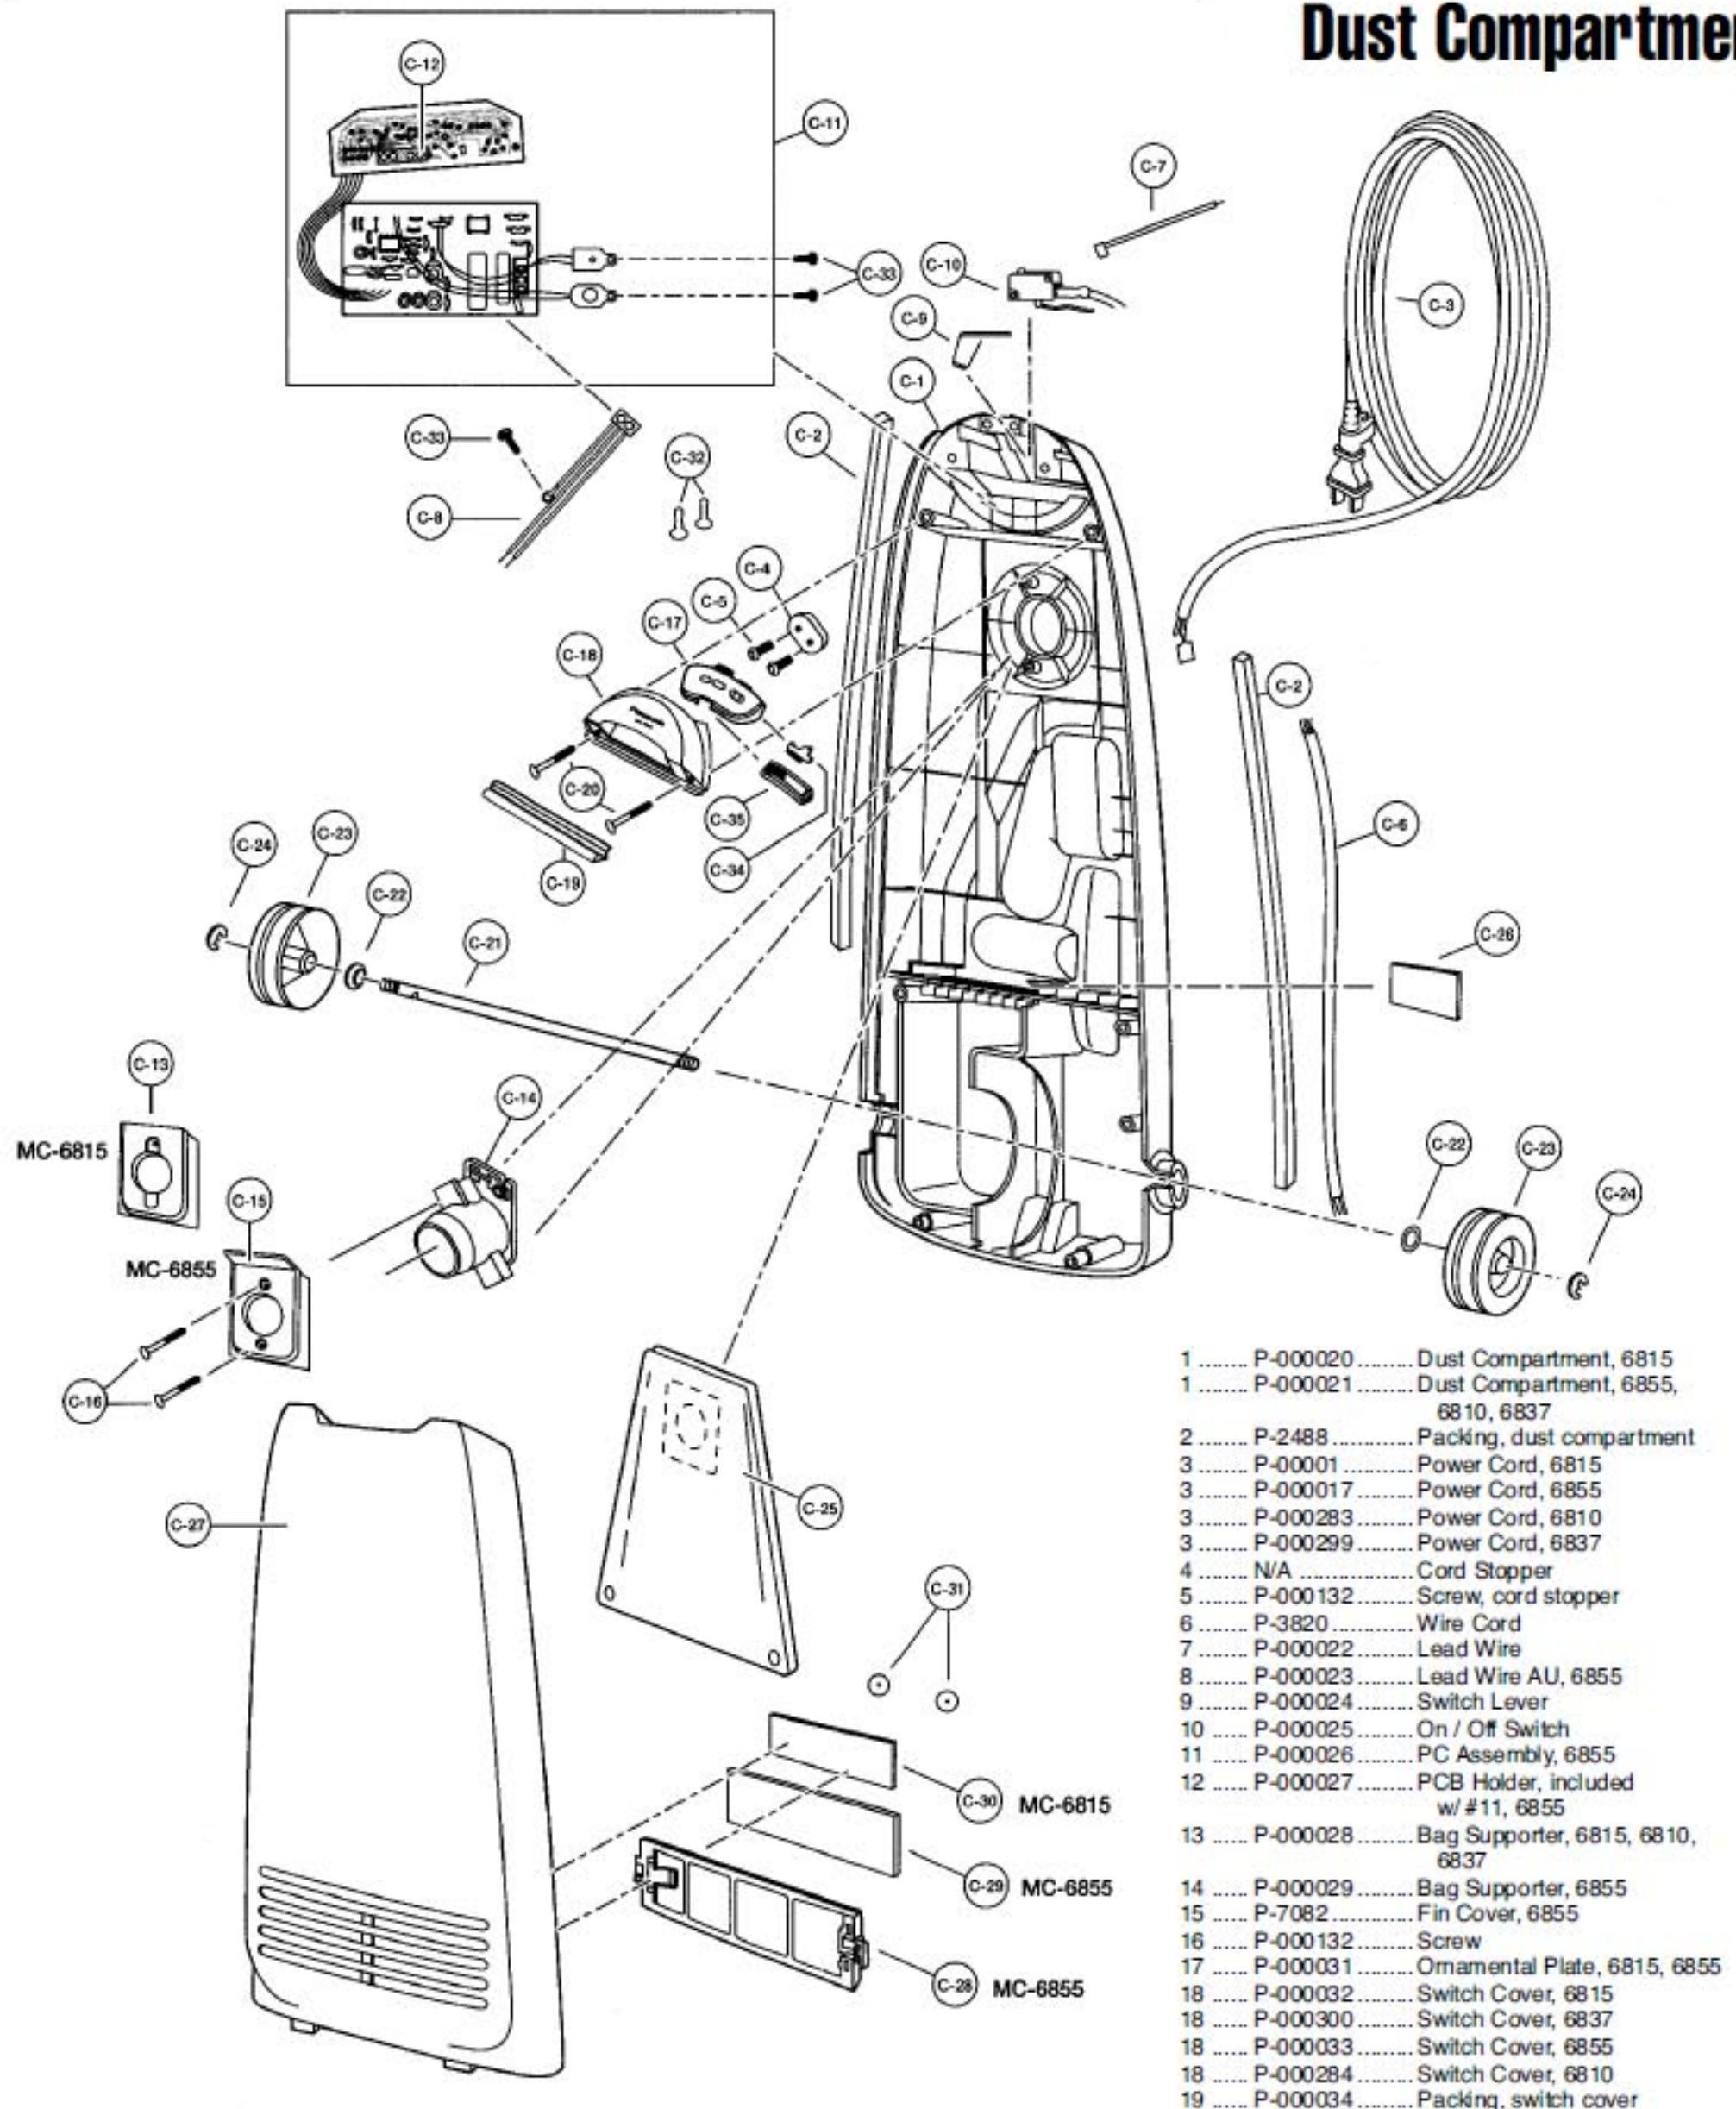

Models: MC-6810, MC-6815, MC-6837, MC-6855

Dust Compartment