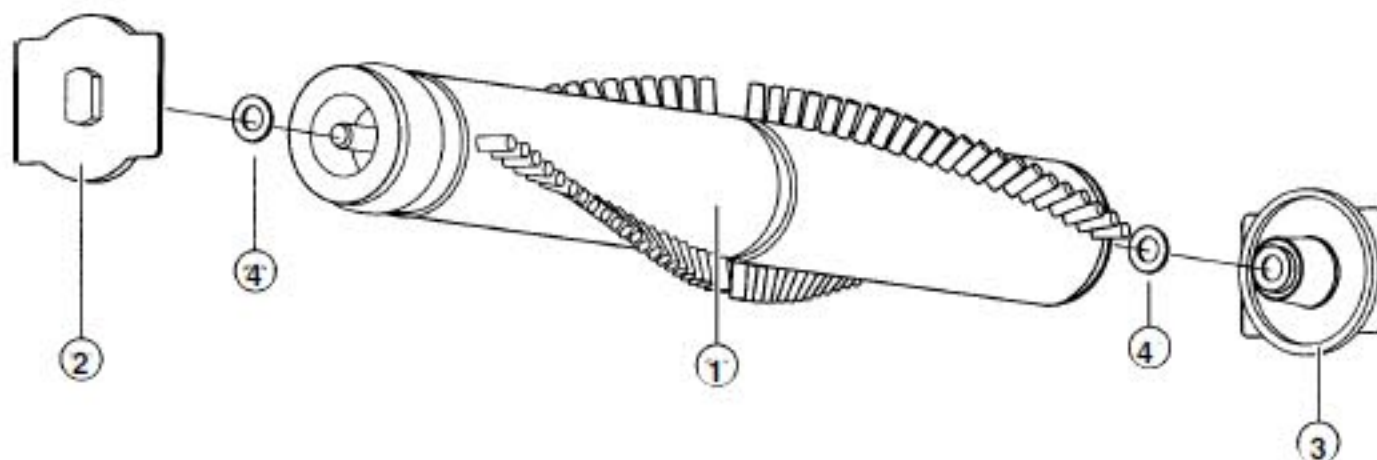

Models: MC-6810, MC-6815, MC-6837, MC-6855

Nozzle Housing

1	P-000281	Nozzle Housing, 6810	14	P-428	Screw, spacer	29	P-000015	Screw, bottom plate
1	P-00002	Nozzle Housing, 6815	15	P-411	E-Clip	30	P-000623	Wire Nut
1	P-00003	Nozzle Housing, 6855	16	P-7411	Spacer	31	P-2500	Plastic Shaft
2	P-00004	Window	17	P-2287	Belt, type UB, 2 pack			
2	P-2125	Window, 6837	17	P-200	Belt, sold each (R)			
3	P-000274	Furniture Guard, 6810, 6837	18	P-8220	Agitator Holder			
3	P-00006	Furniture Guard, 6815, 6855		P-10109	Reflector, V6830, V6840			
4	P-000063	Nozzle Pipe	19	P-2424	Wire Cord			
5	P-81	Tight Packing	20	P-2423	Wire Bushing			
6	P-000095	Frame	21	P-000011	Bulb Supporter			
7	P-4720	Pedal, black	22	P-000012	Lamp Holder			
8	P-1124	Belt Cover	23	P-2810	Bulb			
9	N/A	Pedal Shaft	24	P-000132	Screw, bulb supporter			
10	P-000132	Screw, pedal shaft	25	P-000072	Screw, lamp holder			
11	P-411	E-Clip	26	P-000013	Bottom Plate Assembly			
12	P-000132	Screw, frame	27	P-742	Packing, bottom plate, back			
13	P-000010	Pedal Spring	28	P-392	Packing, bottom plate, right			

Agitator Assembly

1	P-9212	Agitator Body
2	P-0693	End Cap A
3	P-0694	End Cap B
4	P-0030	Washer
P-921		Agitator Complete, 6837
P-510		Agitator Complete, 6837 (R)