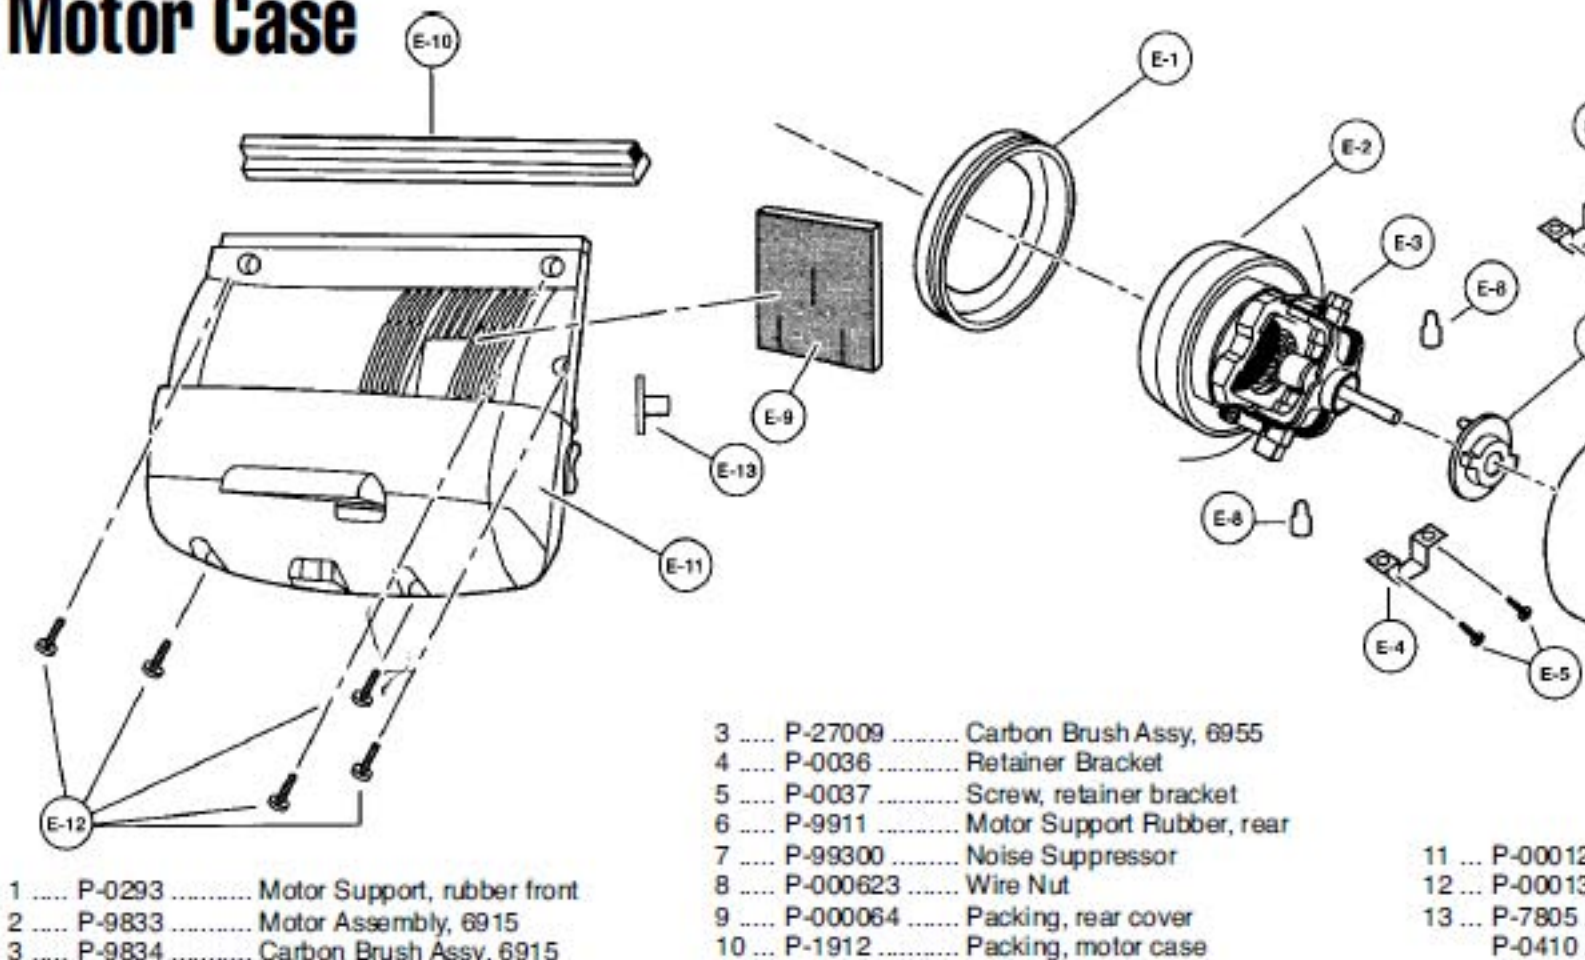

PANASONIC

Models: MC-6915, MC-6955

14 ...	P-000029	.....	Bag Supporter, 6955
15 ...	P-000290	.....	Fin Cover, 6955
16 ...	P-000132	.....	Screw
17 ...	P-000031	.....	Ornamental Plate, 6955
18 ...	P-00015	.....	Switch Cover, 6915
18 ...	P-000117	.....	Switch Cover, 6955
19 ...	P-000034	.....	Packing, switch cover
20 ...	P-000132	.....	Screw, switch cover
21 ...	P-161	.....	Roller Shaft

22 ...	P-6115	.....	Washer, roller shaft
23 ...	P-0114	.....	Wheel, black
24 ...	N/A	.....	E-Clip
25 ...	P-115P	.....	Paper Bag, type U3, 3 pack
25 ...	P-115PT	.....	Paper Bag, type U3, 12 pack
25 ...	253	.....	Paper Bag, 3 pack (R)
25 ...	253-12	.....	Paper Bag, 12 pack (R)
25 ...	MF-11	.....	Paper Bag, 3 pack, micro-filtration (R)

26 ...	P-7023	.....	
27 ...	P-00011	.....	
27 ...	P-00011	.....	
28 ...	P-00050	.....	
29 ...	P-3099	.....	
30 ...	P-00063	.....	
31 ...	P-2531	.....	
32 ...	P-00004	.....	
33 ...	P-00004	.....	

Motor Case

Rear Dust Compartment

1	P-000021	.....	Dust Compartment
2	P-000018	.....	Handle Assembly
3	P-7035	.....	Upper Cord Hook
4	P-000048	.....	Screw, handle
5	P-000049	.....	Suction Inlet Cover
6	P-000050	.....	Packing, suction inlet
7	P-0648	.....	Hose Assembly, w/ air insert, suction inlet and flexible hose
8	P-6088	.....	Dusting Brush
9	P-6620	.....	Upholstery Nozzle
10 ...	P-6069	.....	Crevice Tool
11 ...	P-000055	.....	Extension Wand Unit
12 ...	P-000056	.....	Protector Case
13 ...	P-000057	.....	Protector Case