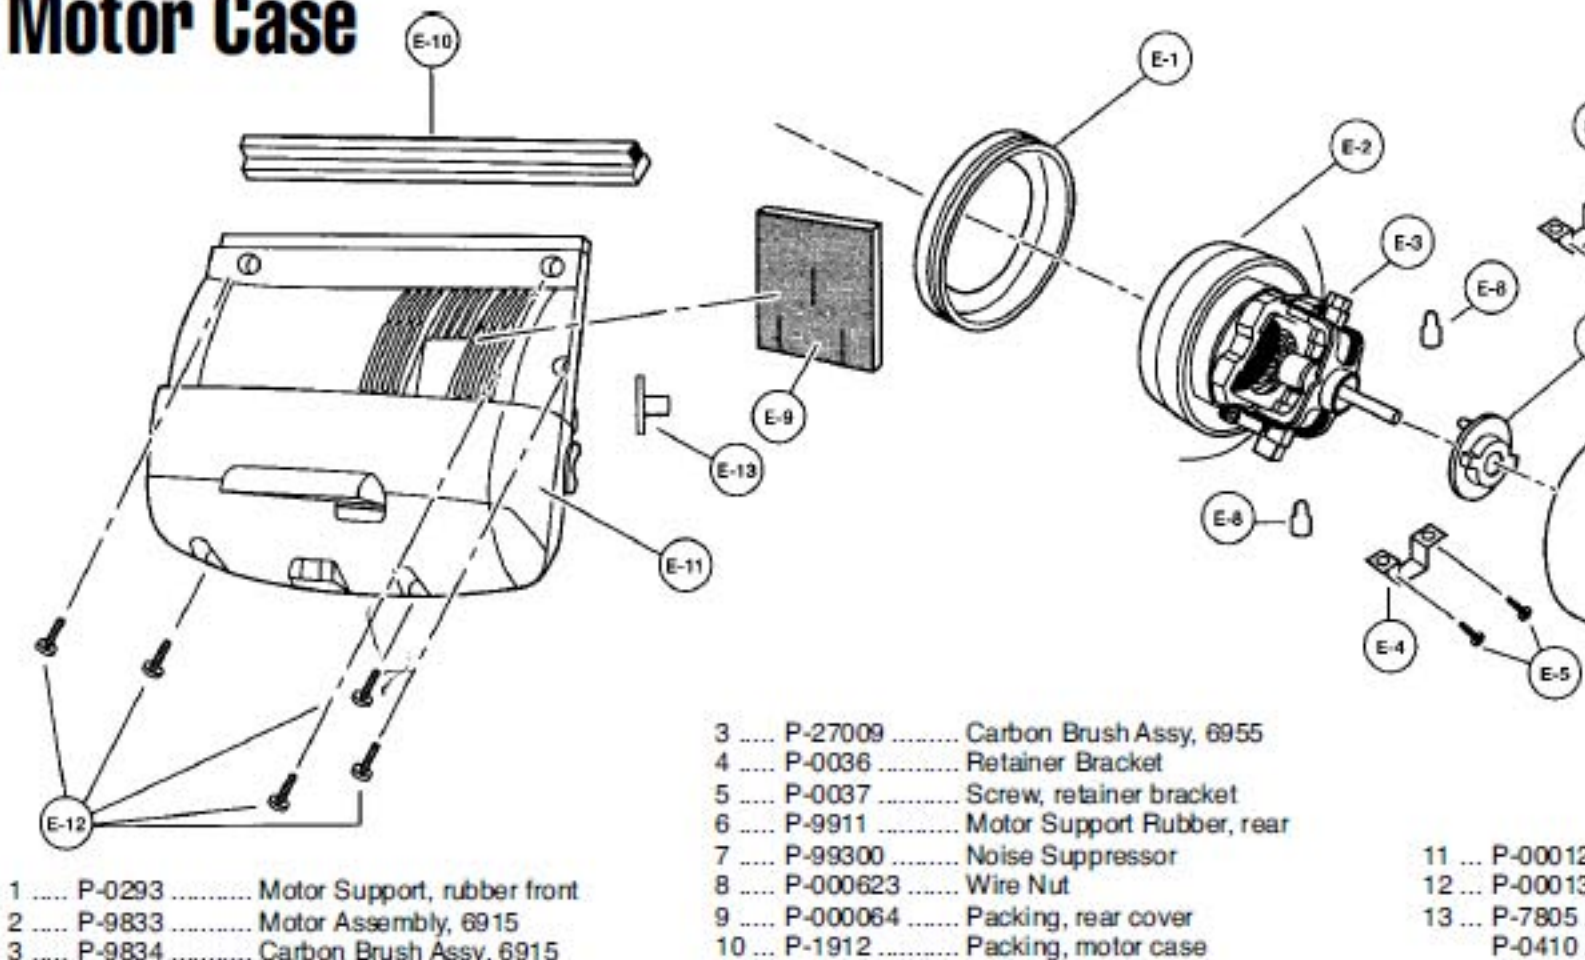

PANASONIC

Models: MC-6915, MC-6955

14 ...	P-000029	.....	Bag Supporter, 6955
15 ...	P-000290	.....	Fin Cover, 6955
16 ...	P-000132	.....	Screw
17 ...	P-000031	.....	Ornamental Plate, 6955
18 ...	P-00015	.....	Switch Cover, 6915
18 ...	P-000117	.....	Switch Cover, 6955
19 ...	P-000034	.....	Packing, switch cover
20 ...	P-000132	.....	Screw, switch cover
21 ...	P-161	.....	Roller Shaft

22 ...	P-6115	.....	Washer, roller shaft
23 ...	P-0114	.....	Wheel, black
24 ...	N/A	.....	E-Clip
25 ...	P-115P	.....	Paper Bag, type U3, 3 pack
25 ...	P-115PT	.....	Paper Bag, type U3, 12 pack
25 ...	253	.....	Paper Bag, 3 pack (R)
25 ...	253-12	.....	Paper Bag, 12 pack (R)
25 ...	MF-11	.....	Paper Bag, 3 pack, micro-filtration (R)

26 ...	P-7023	.....	
27 ...	P-00011	.....	
27 ...	P-00011	.....	
28 ...	P-00050	.....	
29 ...	P-3099	.....	
30 ...	P-00063	.....	
31 ...	P-2531	.....	
32 ...	P-00004	.....	
33 ...	P-00004	.....	

Motor Case

1 ...	P-0293	.....	Motor Support, rubber front
2 ...	P-9833	.....	Motor Assembly, 6915
3 ...	P-9834	.....	Carbon Brush Assy, 6915

3 ...	P-27009	.....	Carbon Brush Assy, 6955
4 ...	P-0036	.....	Retainer Bracket
5 ...	P-0037	.....	Screw, retainer bracket
6 ...	P-9911	.....	Motor Support Rubber, rear
7 ...	P-99300	.....	Noise Suppressor
8 ...	P-000623	.....	Wire Nut
9 ...	P-000064	.....	Packing, rear cover
10 ...	P-1912	.....	Packing, motor case

11 ...	P-00012	.....	
12 ...	P-00013	.....	
13 ...	P-7805	.....	
	P-0410	.....	

Rear Dust Compartment

1 ...	P-000021	.....	Dust Compartment
2 ...	P-000018	.....	Handle Assembly
3 ...	P-7035	.....	Upper Cord Hook
4 ...	P-000048	.....	Screw, handle
5 ...	P-000049	.....	Suction Inlet Cover
6 ...	P-000050	.....	Packing, suction inlet
7 ...	P-0648	.....	Hose Assembly, w/ air insert, suction inlet and flexible hose
8 ...	P-6088	.....	Dusting Brush
9 ...	P-6620	.....	Upholstery Nozzle
10 ...	P-6069	.....	Crevice Tool
11 ...	P-000055	.....	Extension Wand Unit
12 ...	P-000056	.....	Protector Case
13 ...	P-000057	.....	Protector Spring