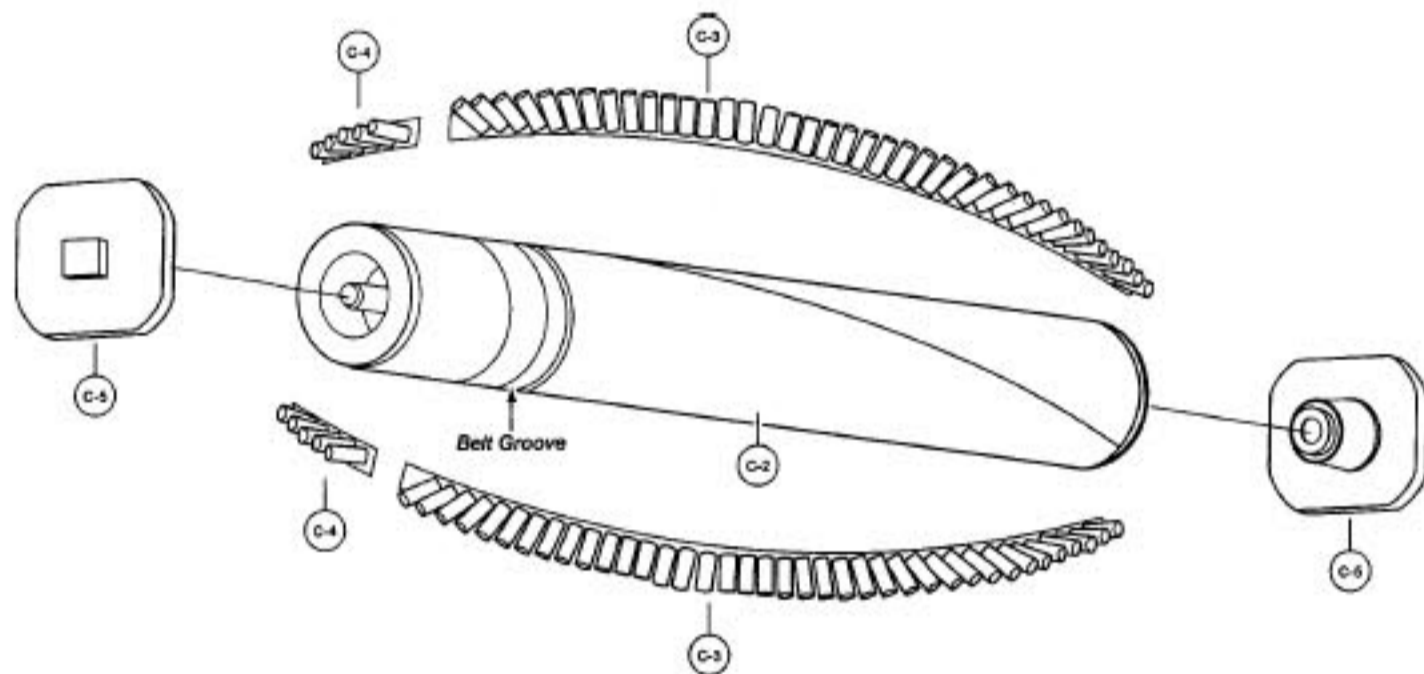

- 19 ..... P-03106 ..... Switch Cover
- 20 ..... P-92109 ..... Motor
- 21 ..... P-4209 ..... Wire, white
- 22 ..... P-99300 ..... Noise Suppressor
- 23 ..... P-24 ..... Support Motor, front
- 24 ..... P-3009 ..... Support Motor, rear
- 25 ..... P-93033 ..... Plastic Cover, motor
- 26 ..... P-09107 ..... Motor Cover, front
- 27 ..... P-3106 ..... Bumper
- 28 ..... P-3709 ..... Wire Cord
- 29 ..... P-3780 ..... Filter
- 30 ..... P-41107 ..... Cover, front filter
- 31 ..... P-3010 ..... Filter, secondary
- 32 ..... P-3209 ..... Filter Supporter
- 33 ..... P-3890 ..... Filter, exhaust
- 34 ..... P-9406 ..... Hose Assembly, short
- 35 ..... P-0035 ..... Brush Assembly, motor
- 36 ..... P-6407 ..... Carrying Handle

- 37 ..... P-3807 ..... Attachment Tray
- 38 ..... P-4307 ..... Support Plate
- 39 ..... P-9405 ..... Power Cord
- 40 ..... P-5140 ..... Rubber Protector
- 41 ..... P-60079 ..... Dust Cover
- 42 ..... P-1307 ..... Cover, button
- 43 ..... P-7330 ..... Handle Screw
- 44 ..... P-01005 ..... Dust Bag, cloth
- 45 ..... P-2305 ..... Fastener, dust bag
- 46 ..... P-1510 ..... Lever, switch
- 47 ..... P-4160 ..... Body Packing, left
- 48 ..... P-3905 ..... Body Packing, right
- 49 ..... P-6140 ..... Screw, handle fitting
- 50 ..... P-48009 ..... Screw, grounding
- 51 ..... P-3309 ..... Warning Label, rear
- 52 ..... P-4099 ..... Label

Agitator Assembly

- 1 ..... P-9299 ..... Agitator Assembly, complete
- 2 ..... P-8409 ..... Agitator Body
- 3 ..... P-7809 ..... Brush, long
- 4 ..... P-7909 ..... Brush, short
- 5 ..... P-9906 ..... Bearing Unit