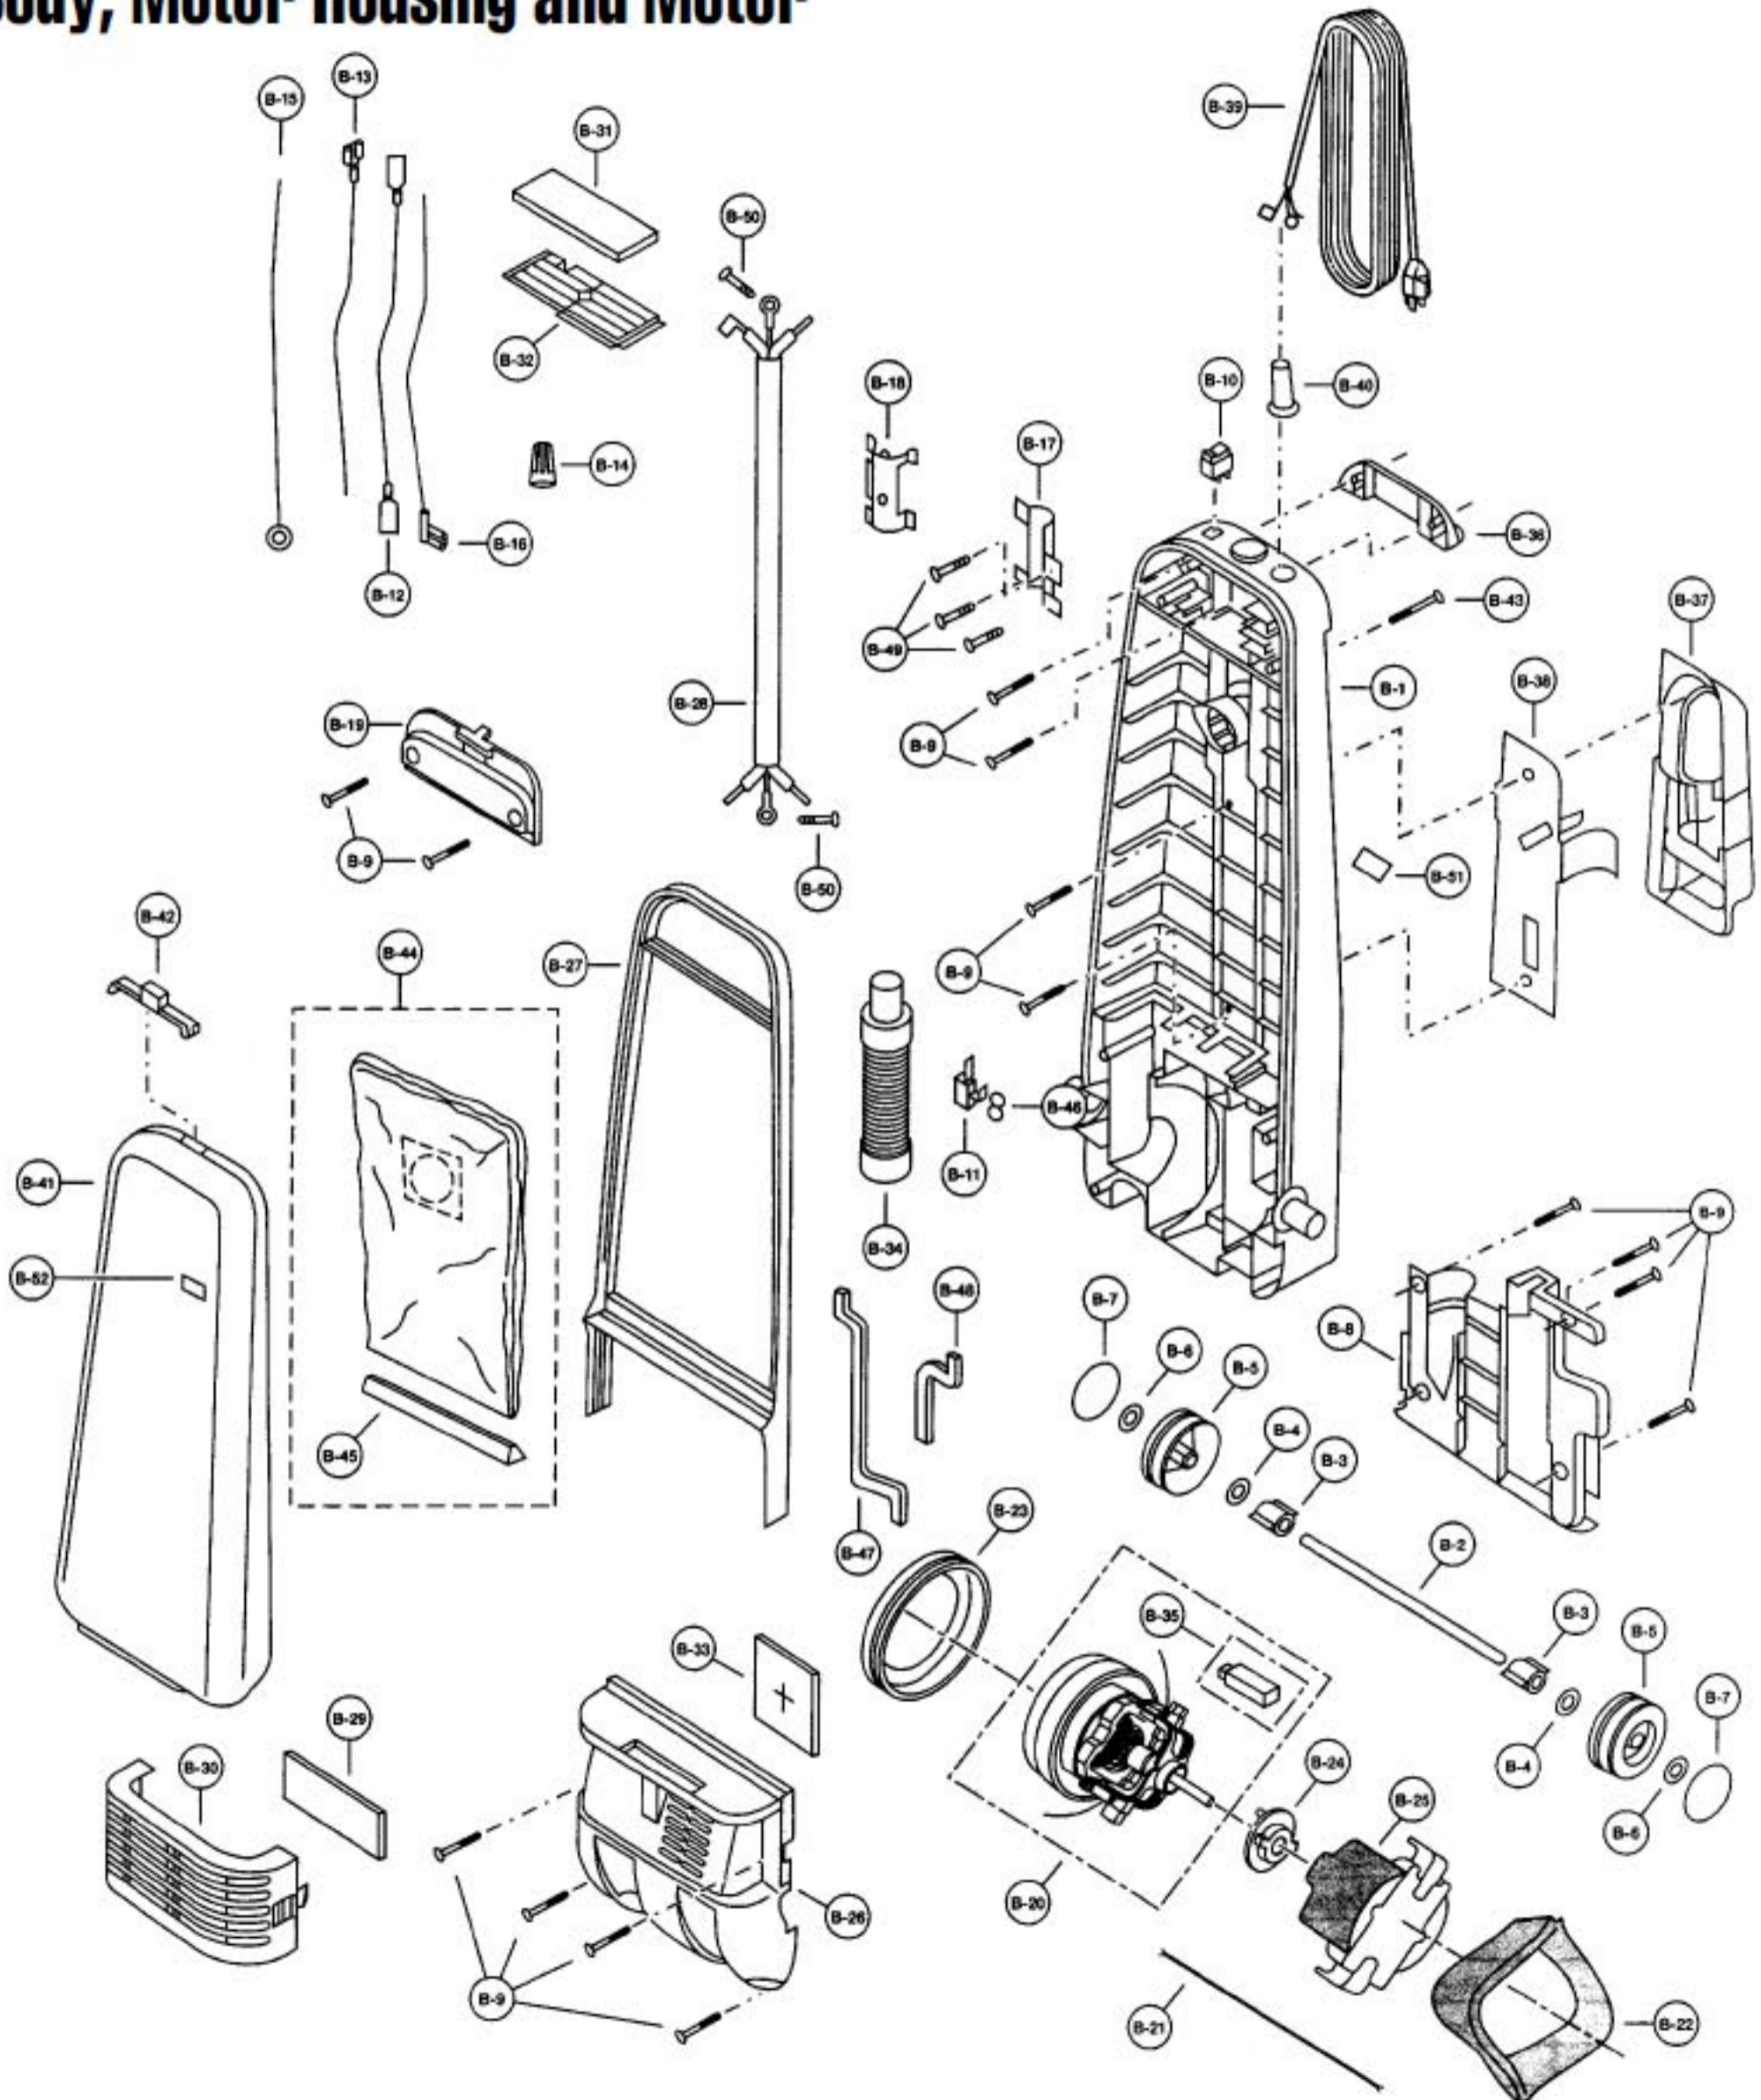

Models: MC-9901

Power Nozzle and Agitator Assembly

- 1 P-3006 Lower Body Unit
- 2 P-74009 Belt Guard
- 3 P-4505 Axle, front
- 4 P-90016 Nozzle Roller
- 5 P-681689 Spring, round, 5/16"
- 6 P-681384 Washer
- 7 P-5702 Pedal Spring
- 8 P-106061 Shaft, pedal
- 9 P-4707 Pedal, handle release
- 10 ... P-6140 Screw
- 11 ... P-290B Belt
- 12 ... P-9111 Motor Assembly
- 13 ... P-000353 Seal, motor shaft
- 14 ... P-7011 Motor Support
- 15 ... P-2905 Motor Holder

- 16 ... P-8172 Screw
- 17 ... P-27006 Cover, lower plate
- 18 ... P-6809 Latch, cover
- 19 ... P-9846 Stop Latch Spring
- 20 ... P-57006 Knob, height adjustment
- 21 ... P-61009 Height Adjustment Cam
- 22 ... P-000623 Wire Nut
- 23 ... P-35009 Lead Wire, black
- 24 ... P-46009 Lead Wire, red
- 25 ... P-53106 Support Slider
- 26 ... P-76009 Protector Overload
- 27 ... P-1009 Switch, on/off, bare floor
- 28 ... P-58009 Motor, brush shroud

Models: MC-9901

Body, Motor Housing and Motor

Models: MC-9901

- 1 P-4007 Dust Compartment
- 2 P-04005 Wheel Shaft, rear
- 3 P-31009 Plastic Bearing
- 4 P-681384 Washer
- 5 P-6009 Wheel, rear
- 6 P-681689 Spring, round, 5/16"
- 7 P-5006 Label, wheel
- 8 P-7700 Cover, rear wheel
- 9 P-6140 Screw
- 10 P-10602 Switch, on/off
- 11 P-0696 Switch, on/off
- 12 P-4109 Lead Wire, blue
- 13 P-3809 Lead Wire, black
- 14 P-000623 Wire Nut
- 15 P-3909 Ground Wire, green
- 16 P-4409 Lead Wire, black
- 17 P-6930 Fitting, handle
- 18 P-5109 Handle Supporter