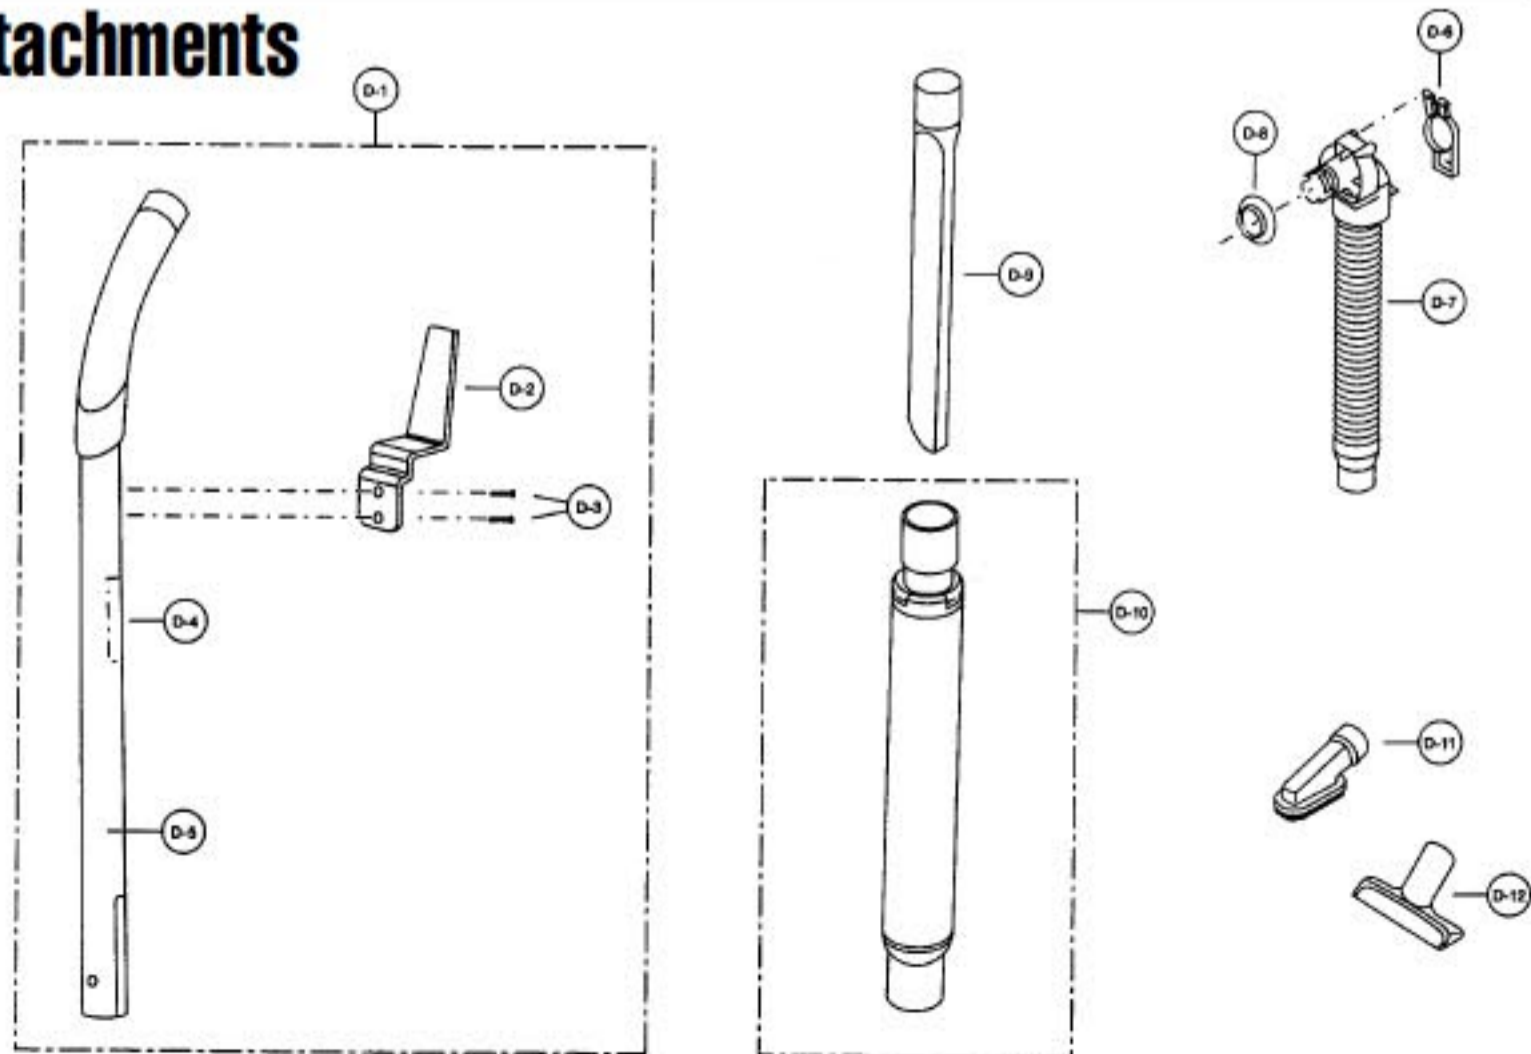

Agitator Assembly

- 1 P-9299 Agitator Assembly, complete
- 2 P-8409 Agitator Body
- 3 P-7809 Brush, long
- 4 P-7909 Brush, short
- 5 P-9906 Bearing Unit

Handle, Hose & Attachments

- 1 P-9509 Handle Assembly
- 2 P-000633 Cord Hook
- 3 P-000015 Screw, cord hook
- 4 P-3305 Label, caution
- 5 P-000631 Handle
- 6 P-8972 Suction Inlet Cover
- 7 P-8170 Hose Unit, stretch
- 8 P-9894 Packing, suction inlet
- 9 P-6064 Crevice Tool
- 10 P-9895 Wand, telescoping
- 11 P-6088 Dusting Brush
- 12 P-6620 Upholstery Nozzle