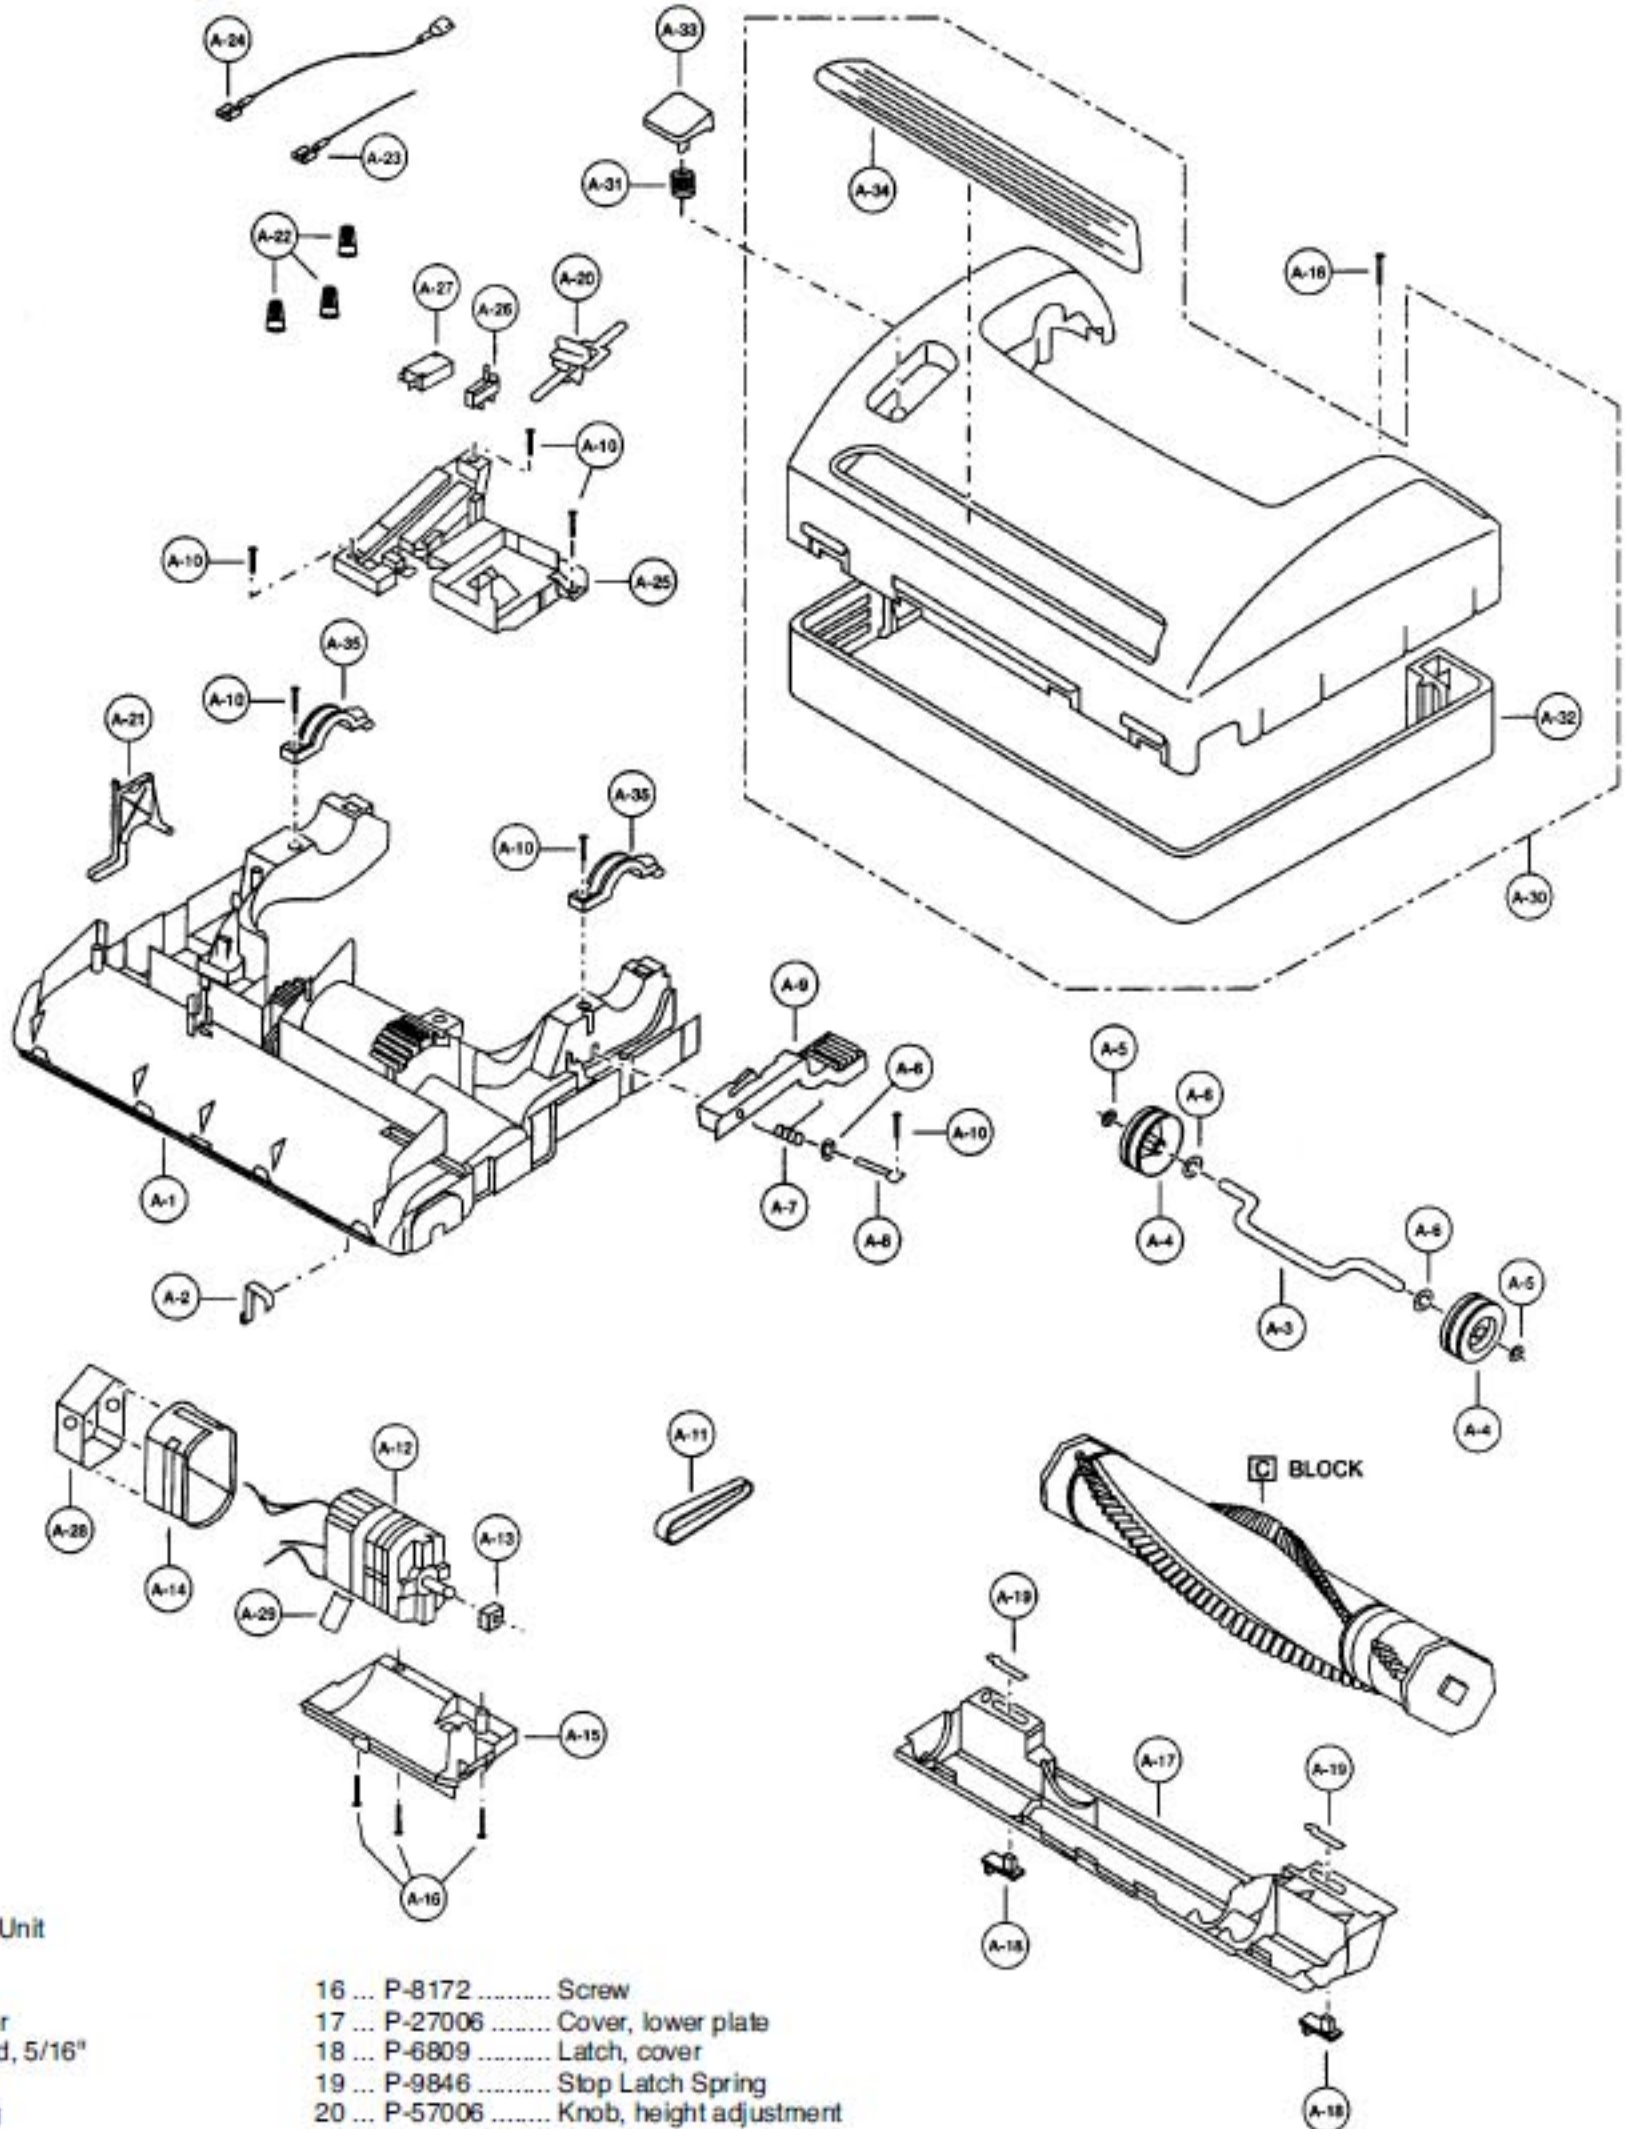

Models: MC-9901

Power Nozzle and Agitator Assembly

- 1 P-3006 Lower Body Unit
- 2 P-74009 Belt Guard
- 3 P-4505 Axle, front
- 4 P-90016 Nozzle Roller
- 5 P-681689 Spring, round, 5/16"
- 6 P-681384 Washer
- 7 P-5702 Pedal Spring
- 8 P-106061 Shaft, pedal
- 9 P-4707 Pedal, handle release
- 10 ... P-6140 Screw
- 11 ... P-290B Belt
- 12 ... P-9111 Motor Assembly
- 13 ... P-000353 Seal, motor shaft
- 14 ... P-7011 Motor Support
- 15 ... P-2905 Motor Holder

- 16 ... P-8172 Screw
- 17 ... P-27006 Cover, lower plate
- 18 ... P-6809 Latch, cover
- 19 ... P-9846 Stop Latch Spring
- 20 ... P-57006 Knob, height adjustment
- 21 ... P-61009 Height Adjustment Cam
- 22 ... P-000623 Wire Nut
- 23 ... P-35009 Lead Wire, black
- 24 ... P-46009 Lead Wire, red
- 25 ... P-53106 Support Slider
- 26 ... P-76009 Protector Overload
- 27 ... P-1009 Switch, on/off, bare floor
- 28 ... P-58009 Motor, brush shroud

Models: MC-9901

Body, Motor Housing and Motor

Models: MC-9901

- 1 P-4007 Dust Compartment
- 2 P-04005 Wheel Shaft, rear
- 3 P-31009 Plastic Bearing
- 4 P-681384 Washer
- 5 P-6009 Wheel, rear
- 6 P-681689 Spring, round, 5/16"
- 7 P-5006 Label, wheel
- 8 P-7700 Cover, rear wheel
- 9 P-6140 Screw
- 10 P-10602 Switch, on/off
- 11 P-0696 Switch, on/off
- 12 P-4109 Lead Wire, blue
- 13 P-3809 Lead Wire, black
- 14 P-000623 Wire Nut
- 15 P-3909 Ground Wire, green
- 16 P-4409 Lead Wire, black
- 17 P-6930 Fitting, handle
- 18 P-5109 Handle Supporter

- 37 P-3807 Attachment Tray
- 38 P-4307 Support Plate
- 39 P-9405 Power Cord
- 40 P-5140 Rubber Protector
- 41 P-60079 Dust Cover
- 42 P-1307 Cover, button
- 43 P-7330 Handle Screw
- 44 P-01005 Dust Bag, cloth
- 45 P-2305 Fastener, dust bag
- 46 P-1510 Lever, switch
- 47 P-4160 Body Packing, left
- 48 P-3905 Body Packing, right
- 49 P-6140 Screw, handle fitting
- 50 P-48009 Screw, grounding
- 51 P-3309 Warning Label, rear
- 52 P-4099 Label