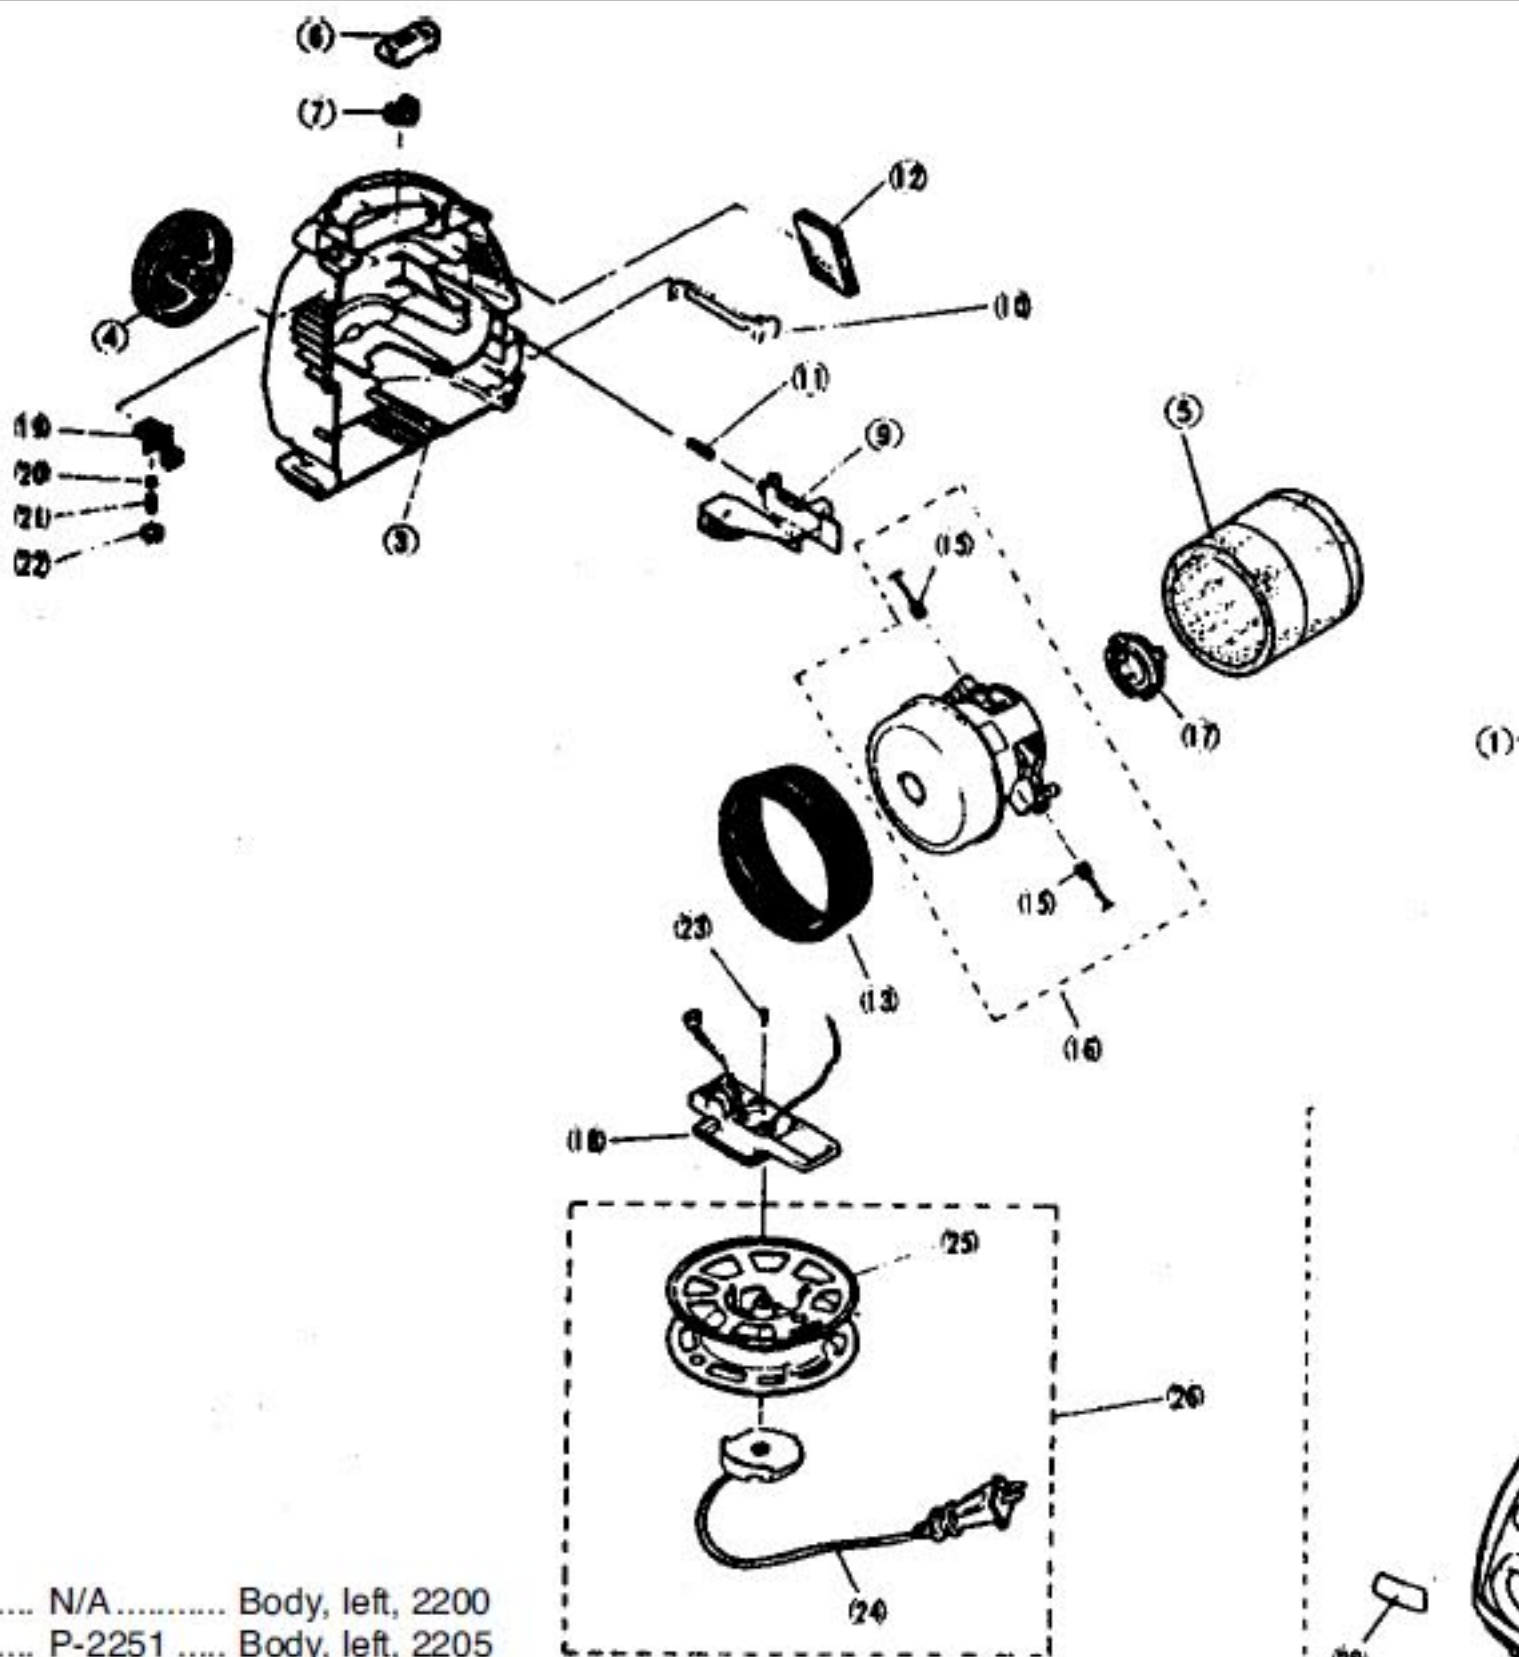

[Find Your PANASONIC Vacuum Cleaner Parts - Select From 605 Models](#)

----- Manual continues below -----

PANASONIC

Models: MC-2200, MC-2205

- 1 N/A Body, left, 2200
- 1 P-2251 Body, left, 2205
- 2 P-149 Cord Guide
- 3 P-2352 Body, right, 2200
- 3 P-2353 Body, right, 2205
- 4 P-0119 Wheel
- 5 P-99300 ... Noise Suppressor
- 6 P-9353 Switch Plate
- 7 P-9850 Switch, on / off