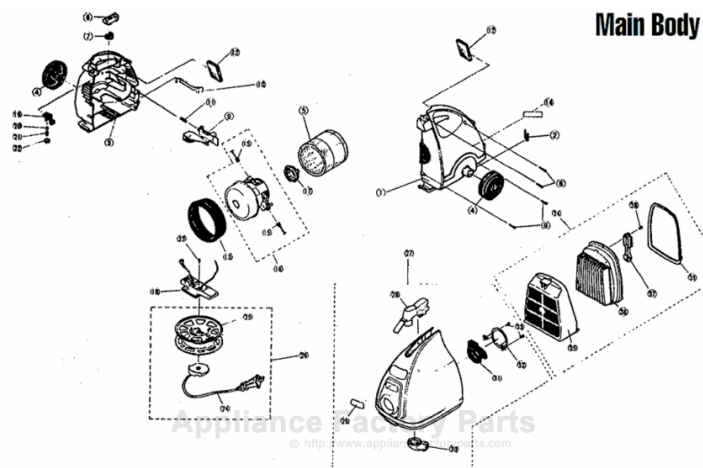

Floor Nozzle