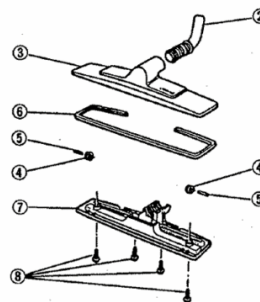

[Find Your PANASONIC Vacuum Cleaner Parts - Select From 605 Models](#)

----- Manual continues below -----

PANASONIC

Models: MC-2200, MC-2205

- 1 N/A Body, left, 2200
- 1 P-2251 Body, left, 2205
- 2 P-149 Cord Guide
- 3 P-2352 Body, right, 2200
- 3 P-2353 Body, right, 2205
- 4 P-0119 Wheel
- 5 P-99300 ... Noise Suppressor
- 6 P-9353 Switch Plate
- 7 P-9850 Switch, on / off