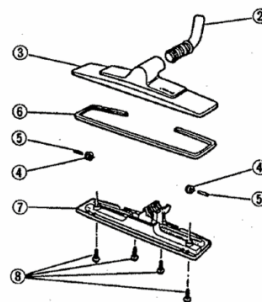

This Owner's Manual is provided and hosted by [Appliance Factory Parts](http://www.appliancefactoryparts.com).

PANASONIC 2205 Owner's Manual

[Shop genuine replacement parts for PANASONIC 2205](#)

Floor Nozzle

[Find Your PANASONIC Vacuum Cleaner Parts - Select From 605 Models](#)

----- Manual continues below -----

PANASONIC

Models: MC-2200, MC-2205

- 1 N/A Body, left, 2200
- 1 P-2251 Body, left, 2205
- 2 P-149 Cord Guide
- 3 P-2352 Body, right, 2200
- 3 P-2353 Body, right, 2205
- 4 P-0119 Wheel
- 5 P-99300 ... Noise Suppressor
- 6 P-9353 Switch Plate
- 7 P-9850 Switch, on / off