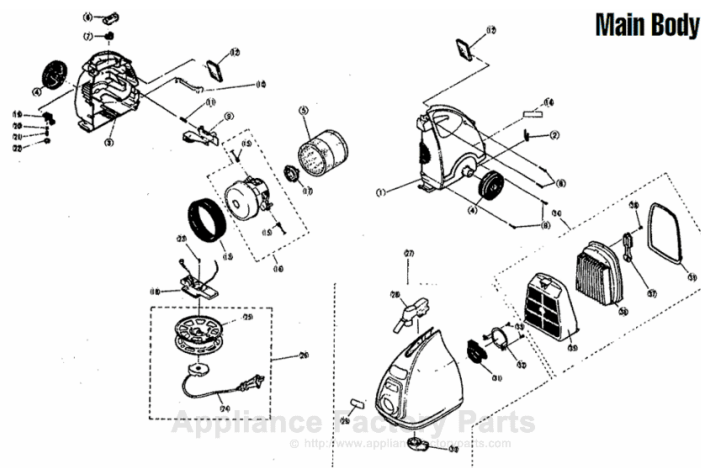

This Owner's Manual is provided and hosted by [Appliance Factory Parts](http://www.appliancefactoryparts.com).

PANASONIC 2205 Owner's Manual

[Shop genuine replacement parts for PANASONIC 2205](#)

Floor Nozzle

[Find Your PANASONIC Vacuum Cleaner Parts - Select From 605 Models](#)

----- Manual continues below -----

PANASONIC

Models: MC-2200, MC-2205

- 1 N/A Body, left, 2200
- 1 P-2251 Body, left, 2205
- 2 P-149 Cord Guide
- 3 P-2352 Body, right, 2200
- 3 P-2353 Body, right, 2205
- 4 P-0119 Wheel
- 5 P-99300 ... Noise Suppressor
- 6 P-9353 Switch Plate
- 7 P-9850 Switch, on / off