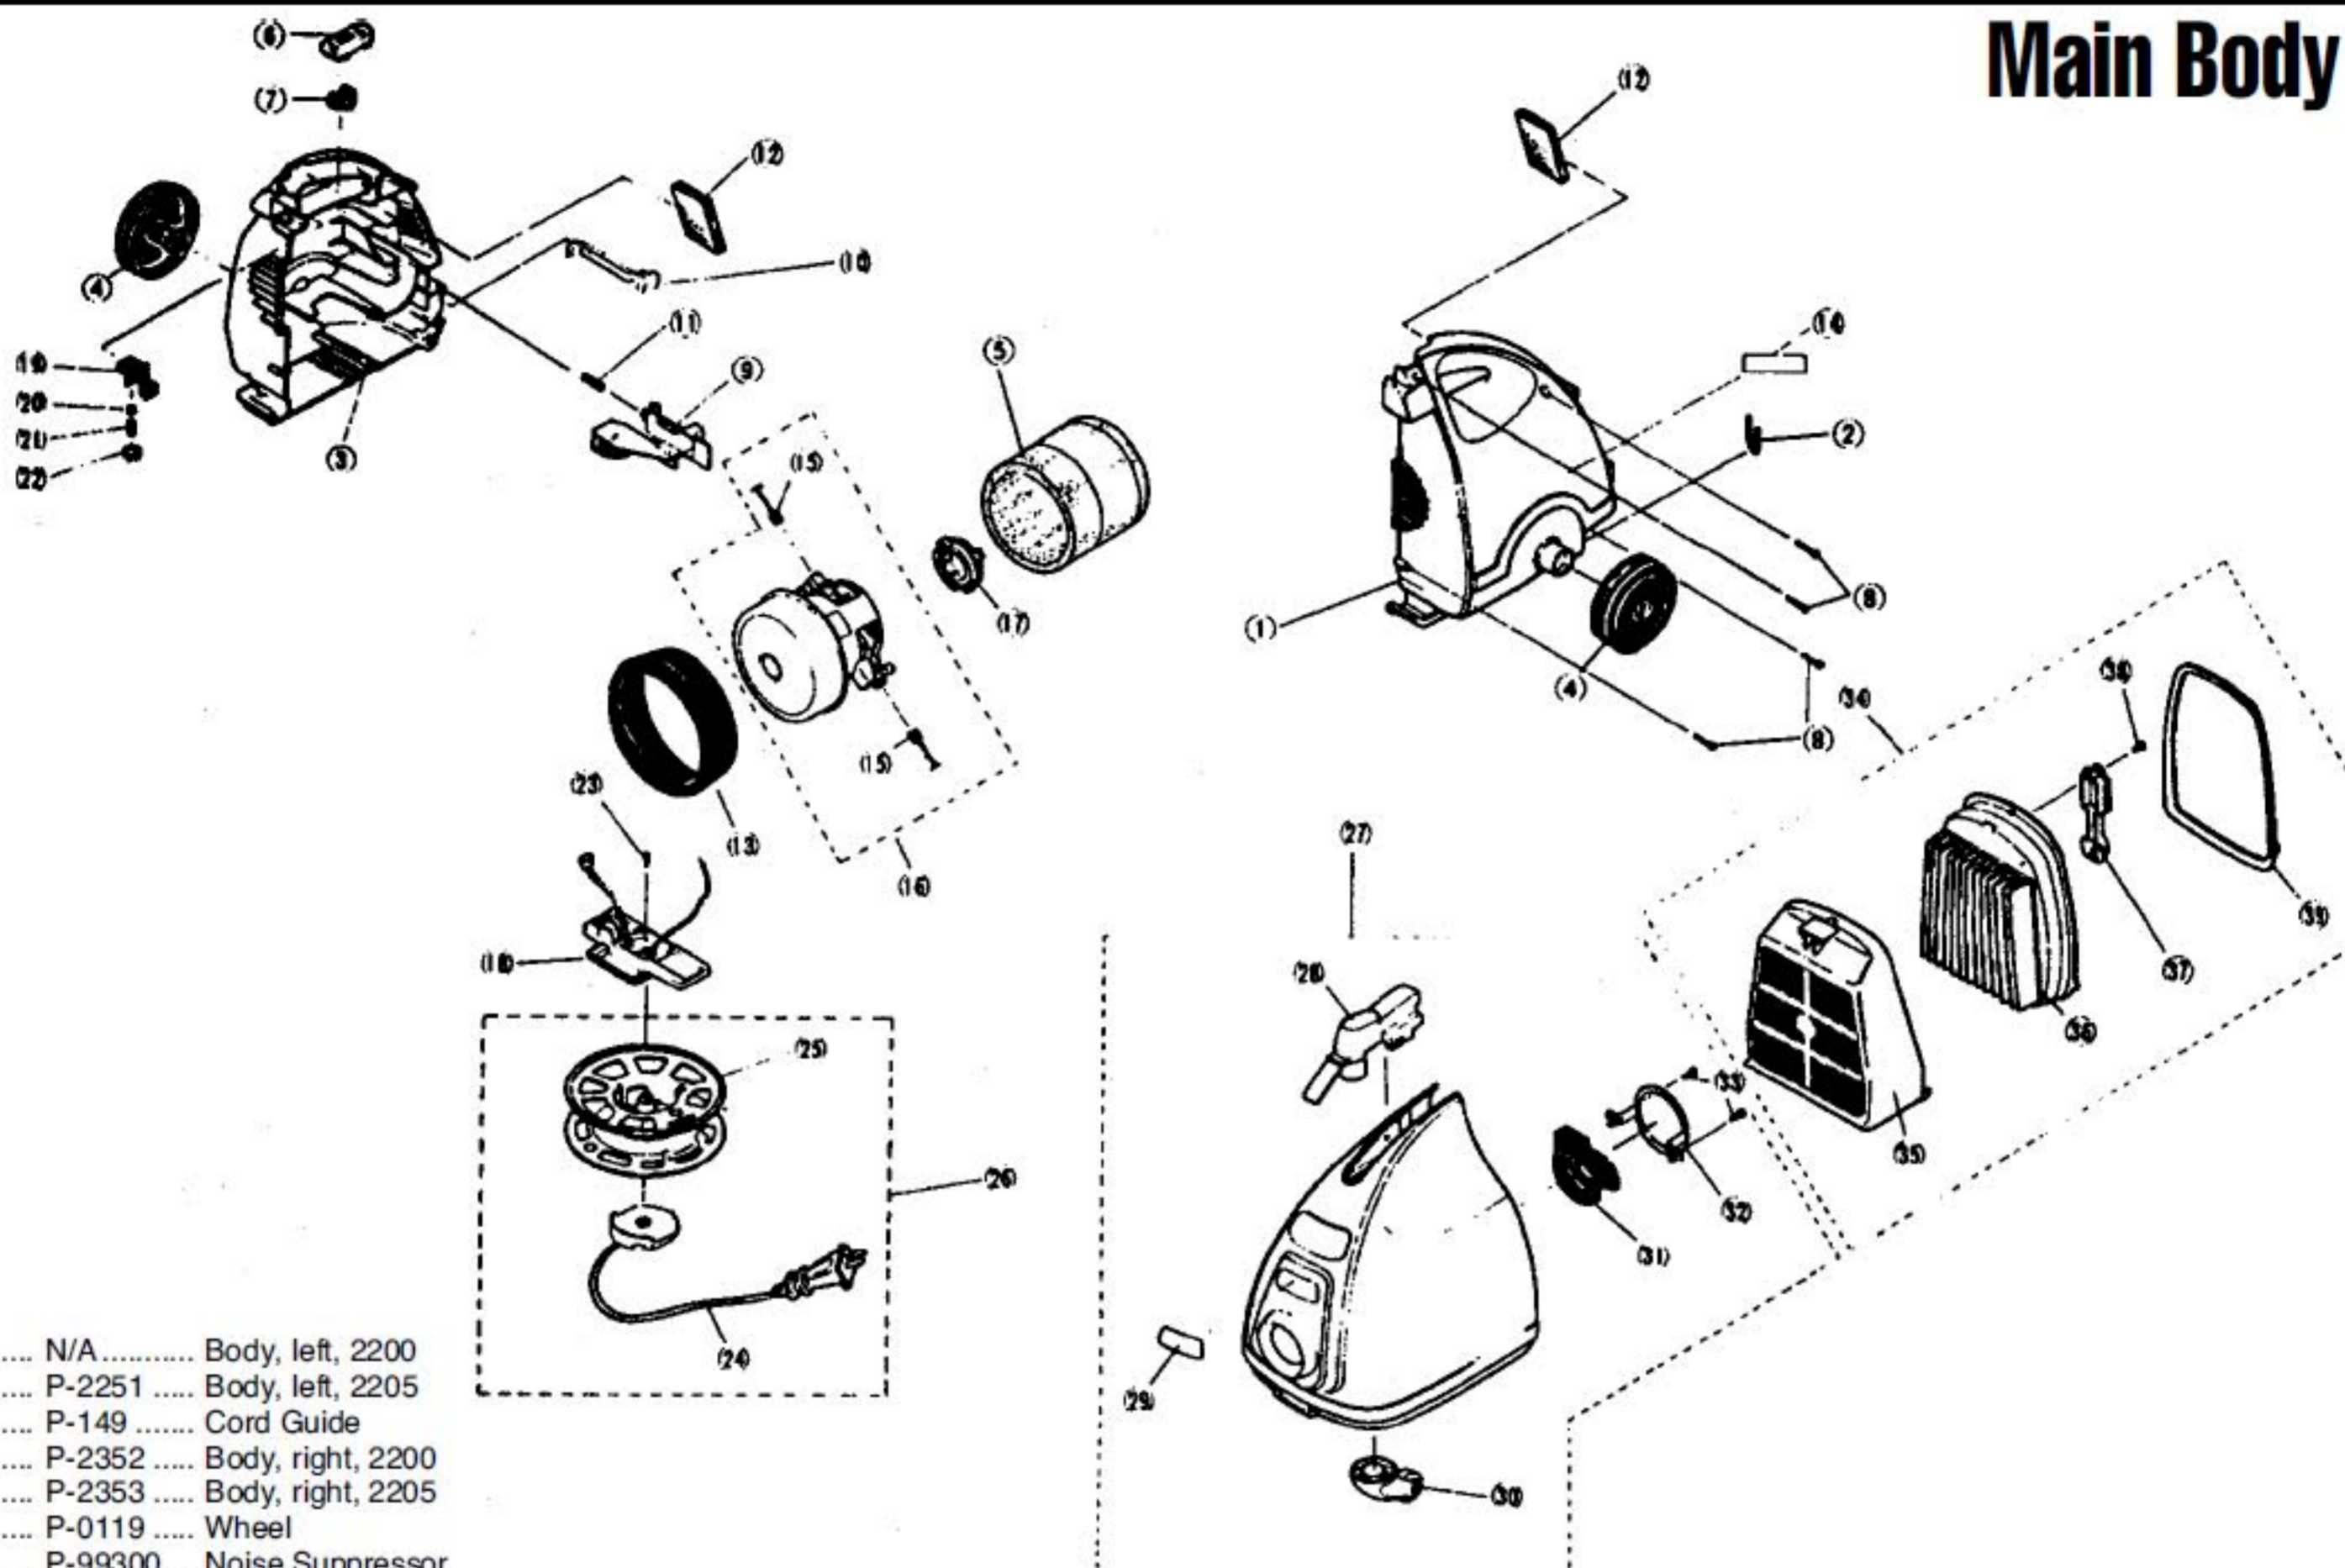

Models: MC-2200, MC-2205

## Main Body

- 1 ..... N/A ..... Body, left, 2200
- 1 ..... P-2251 ..... Body, left, 2205
- 2 ..... P-149 ..... Cord Guide
- 3 ..... P-2352 ..... Body, right, 2200
- 3 ..... P-2353 ..... Body, right, 2205
- 4 ..... P-0119 ..... Wheel
- 5 ..... P-99300 ... Noise Suppressor
- 6 ..... P-9353 ..... Switch Plate
- 7 ..... P-9850 ..... Switch, on / off
- 8 ..... P-416 ..... Screw, body, 10 pk
- 9 ..... P-945 ..... Brake Lever
- 10 ... P-585 ..... Brake Holder
- 11 ... P-7130 ..... Spring, brake button
- 12 ... P-0253 ..... Packing, rear cover
- 13 ... P-0294 ..... Motor Support, front
- 14 ... P-0594 ..... Sticker
- 15 ... P-272 ..... Carbon Brush
- 16 ... P-9210 ..... Motor Assembly
- 17 ... P-12493 ... Motor Supporter, rear
- 18 ... P-961 ..... Body Partition
- 19 ... P-185 ..... Protector Support
- 20 ... P-692 ..... Protector
- 21 ... P-7060 ..... Spring, protector
- 22 ... P-000056 . Case, protector
- 23 ... P-413 ..... Screw, body partition
- 24 ... P-9851 ..... Power Cord, w/ rail base
- 25 ... P-9904 ..... Cord Reel Only, no cord
- 26 ... P-9909 ..... Cord Reel Assembly
- 27 ... N/A ..... Dust Container, 2200
- 27 ... N/A ..... Dust Container, 2205
- 28 ... P-0151 ..... Release Button
- 29 ... N/A ..... Front Mark, 2200
- 29 ... P-085 ..... Front Mark, 2205
- 30 ... P-956 ..... Caster
- 31 ... P-505 ..... Valve Grommet
- 32 ... P-465 ..... Air Valve Plate
- 33 ... P-416 ..... Screw, air valve plate, 10 pk
- 34 ... P-845 ..... Filter Assembly
- 35 ... P-435 ..... Prefilter
- 36 ... P-955 ..... Main Filter
- 37 ... P-485 ..... Dust Scraping Lever
- 38 ... NLA ..... Screw, dust scraping lever
- 39 ... P-515 ..... Packing, filter case