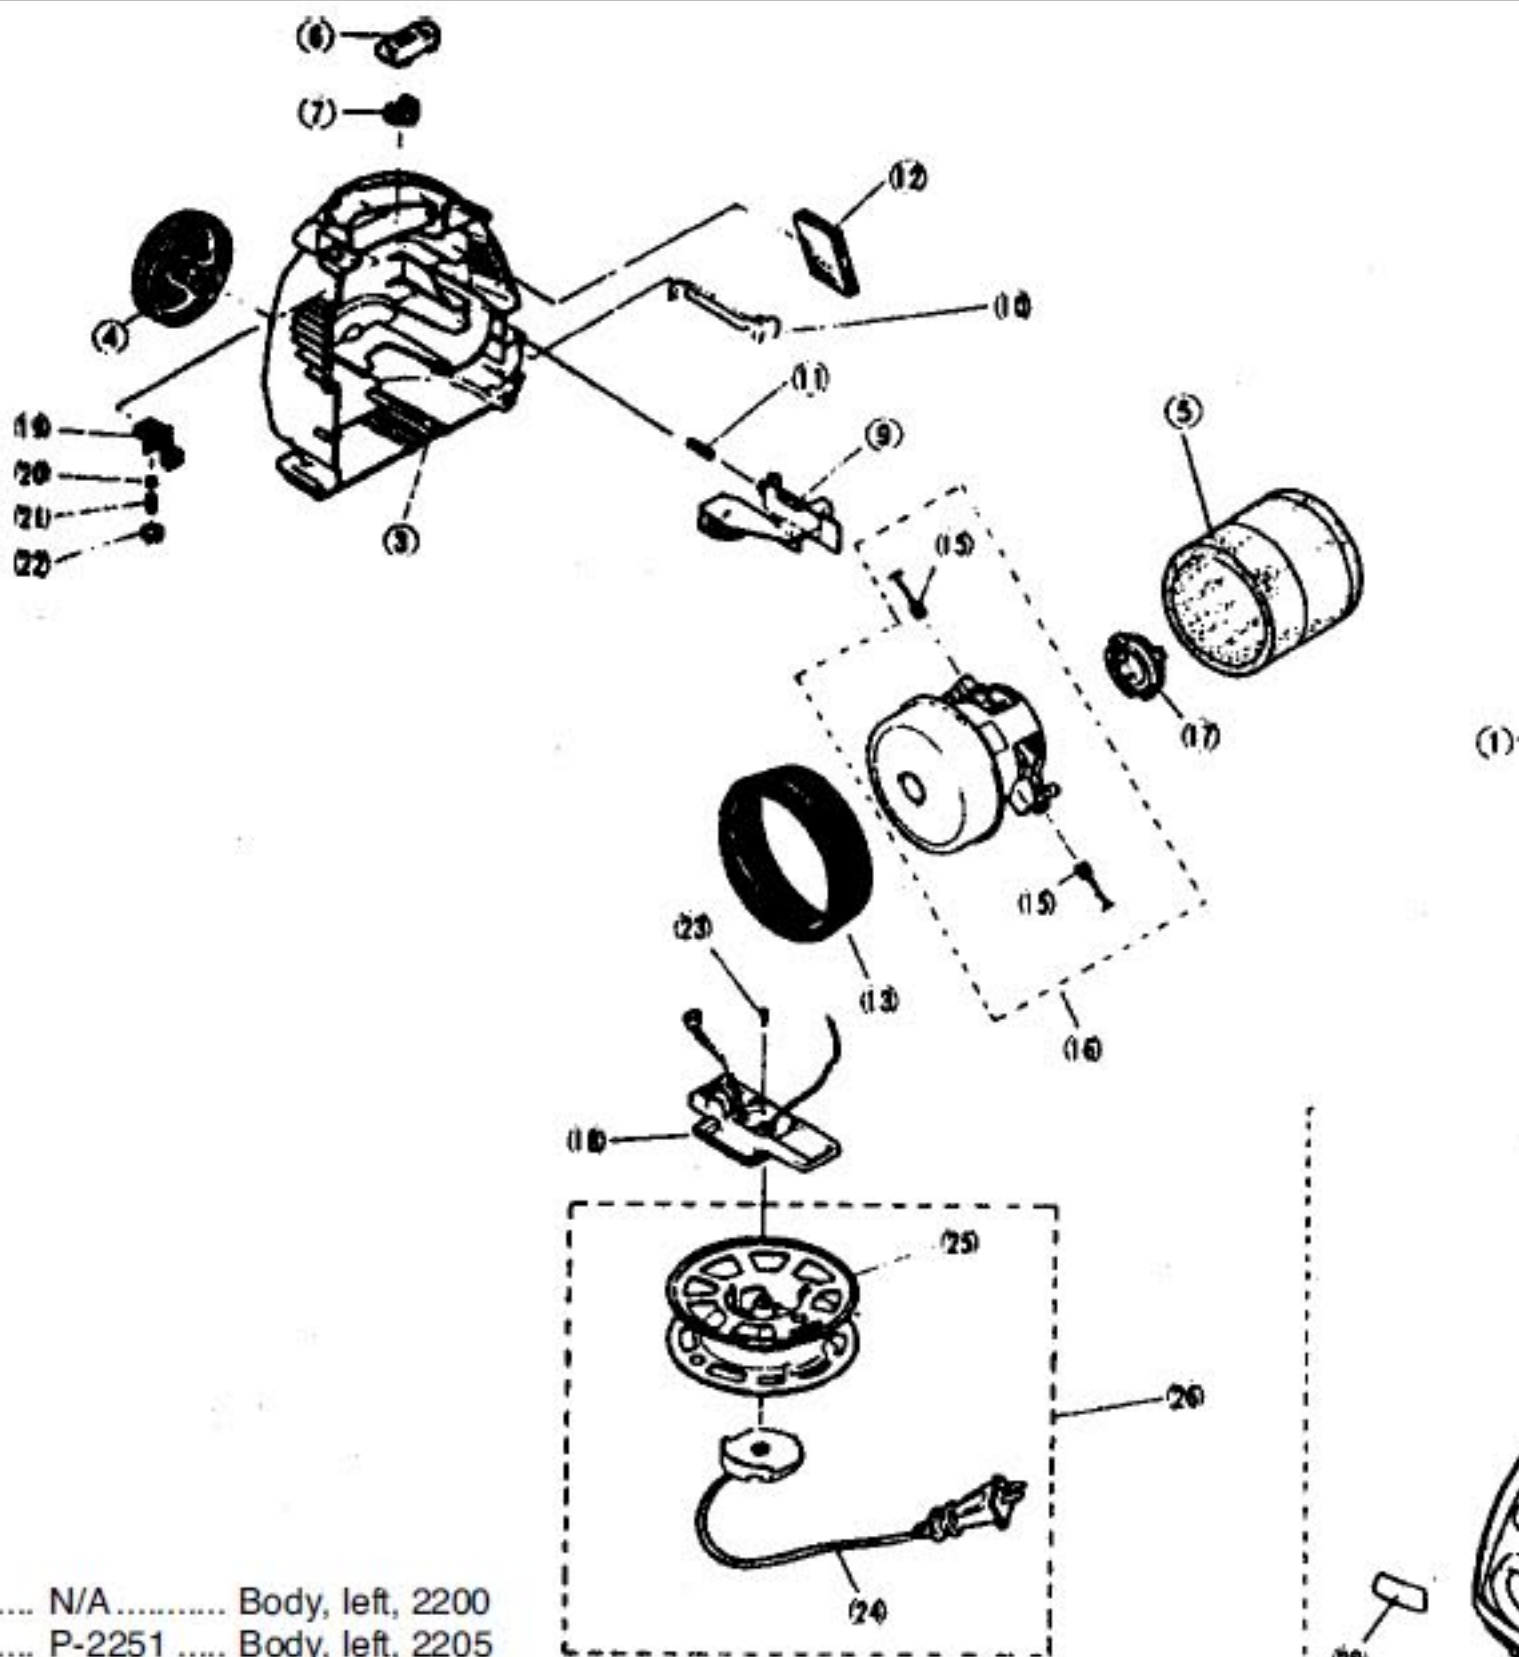

This Owner's Manual is provided and hosted by [Appliance Factory Parts](http://www.appliancefactoryparts.com).

PANASONIC 2205 Owner's Manual

[Shop genuine replacement parts for PANASONIC 2205](#)

Floor Nozzle

[Find Your PANASONIC Vacuum Cleaner Parts - Select From 605 Models](#)

----- Manual continues below -----

PANASONIC

Models: MC-2200, MC-2205

- 1 N/A Body, left, 2200
- 1 P-2251 Body, left, 2205
- 2 P-149 Cord Guide
- 3 P-2352 Body, right, 2200
- 3 P-2353 Body, right, 2205
- 4 P-0119 Wheel
- 5 P-99300 ... Noise Suppressor
- 6 P-9353 Switch Plate
- 7 P-9850 Switch, on / off